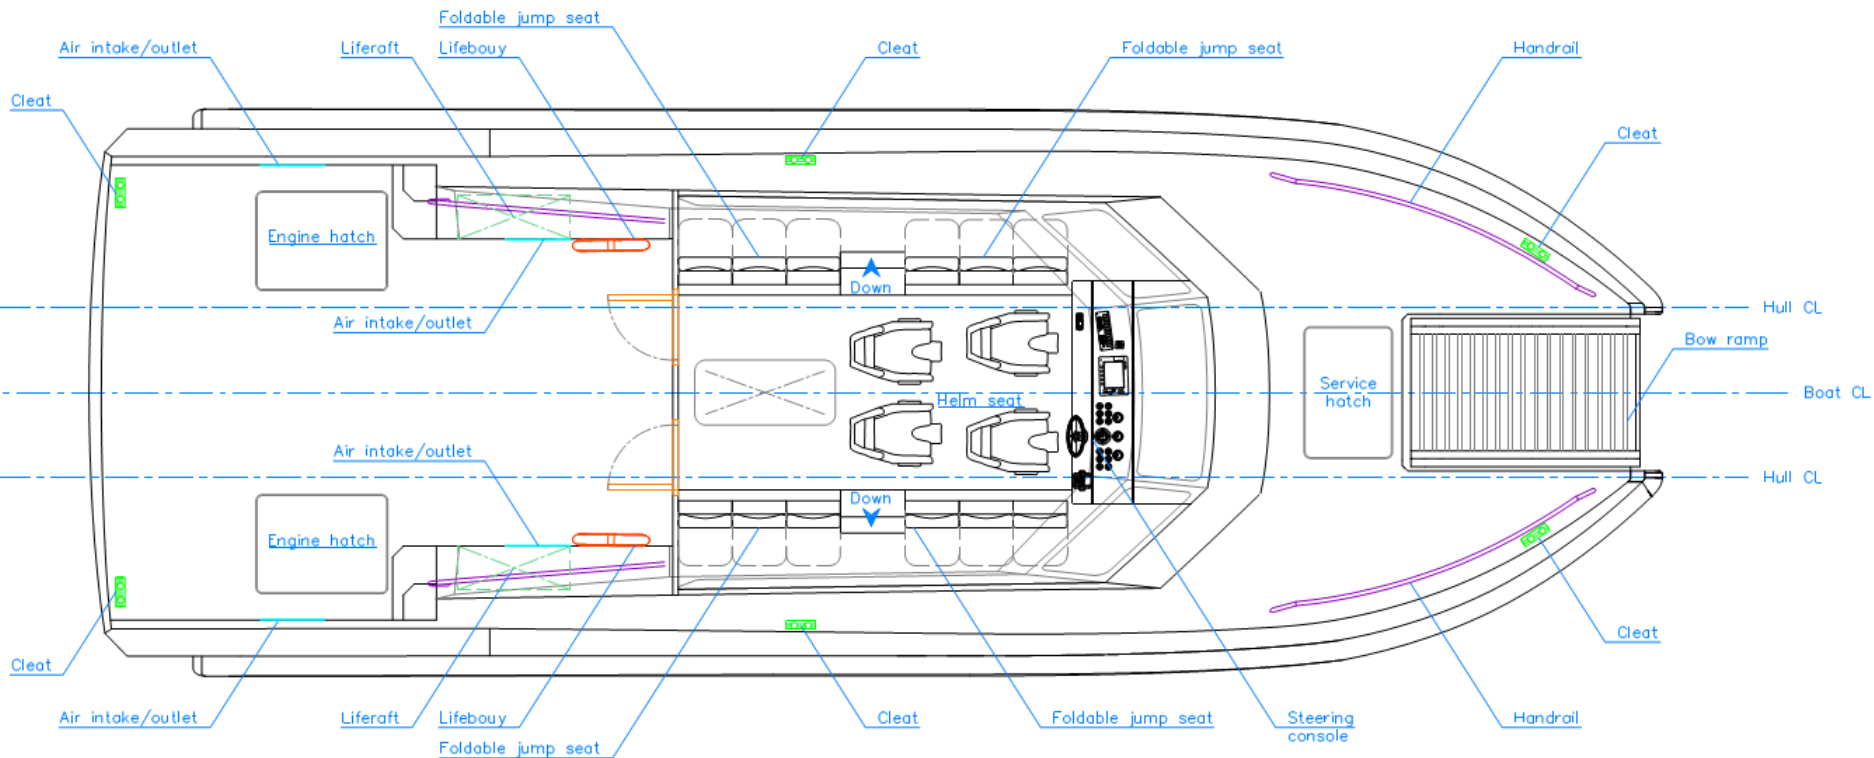

13 RIVER ASSAULT CAT

ARMA CRAFT
MARINE DEFENCE

GENERAL ARRANGEMENT

- Length, 13 m. Width 5 m
- Shallow draft, able to beach troops
- Ballistic protection
- 4 Crew & 12 Troops
- Twin 600 HP diesel engine with waterjet
- Remote controlled 30mm canon with grenade launcher and 7,62 gun
- Able to carry small surveillance craft

13 RIVER ASSAULT CAT