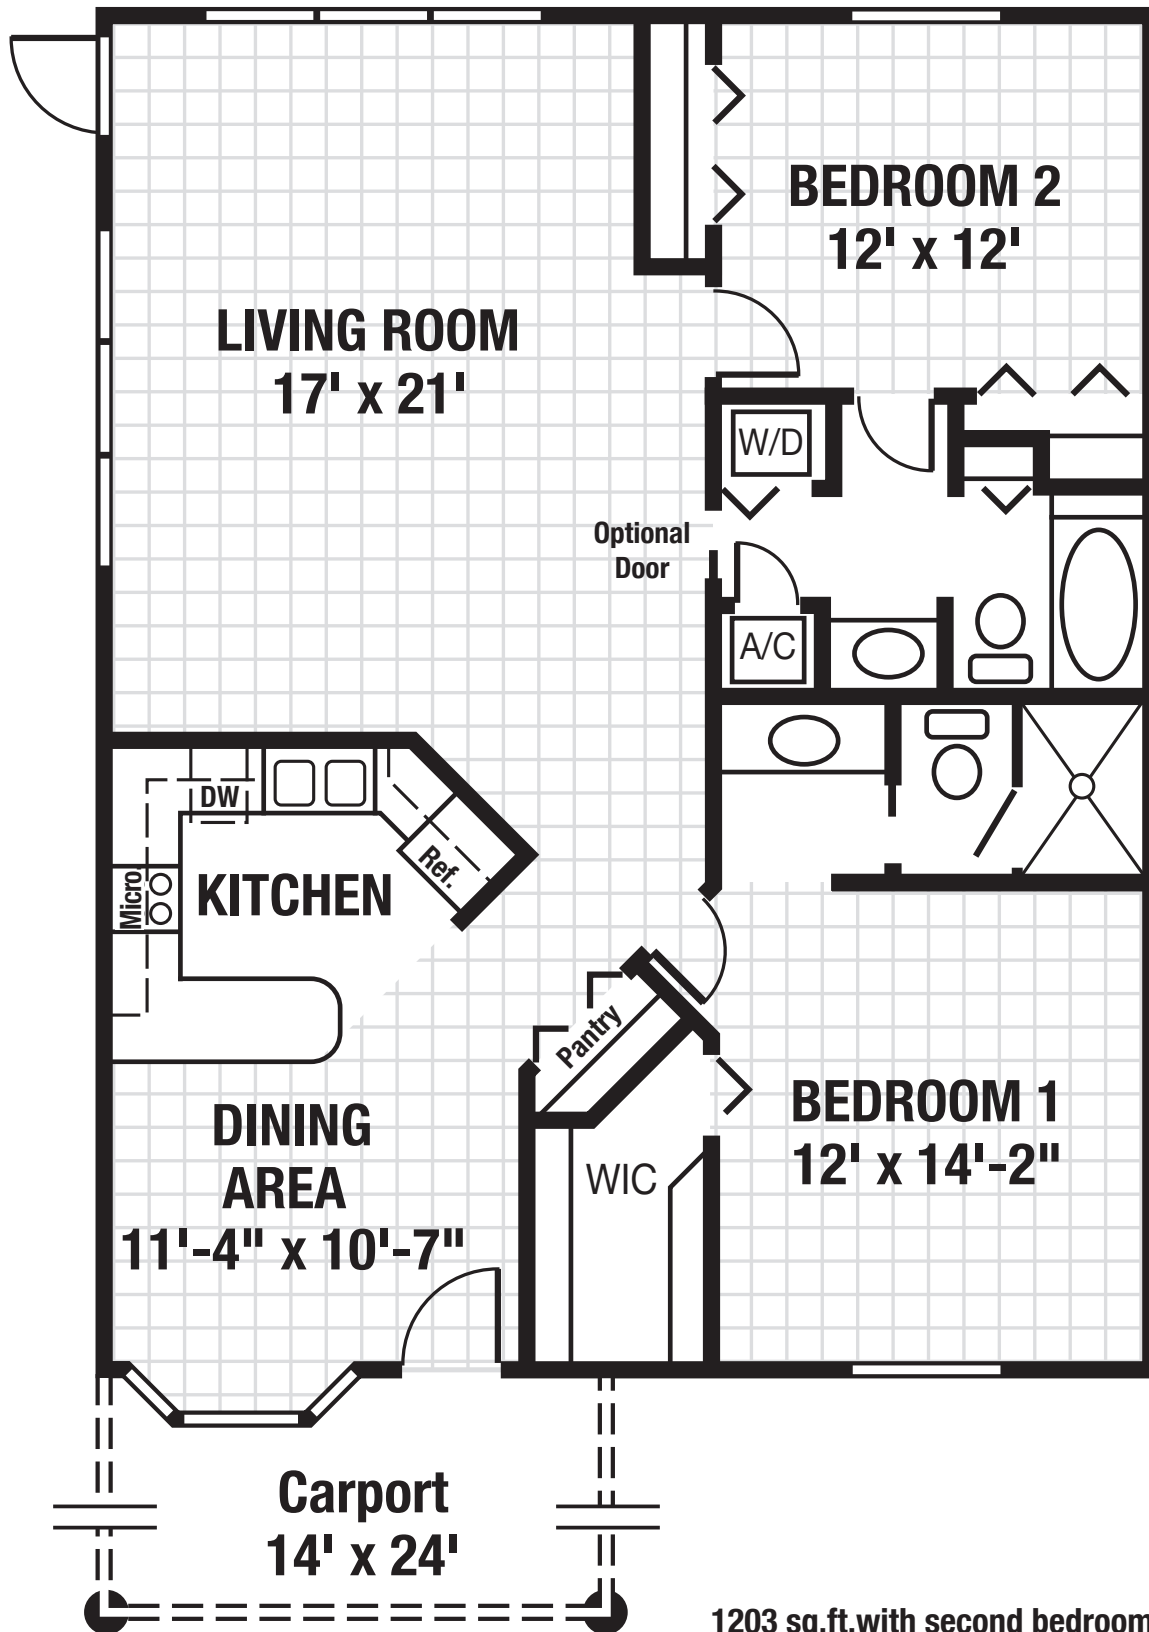

KEY WEST Villa

(Two Types)

(352) 385-1126

www.watermanvillage.com

(All Dimensions are Approximate)