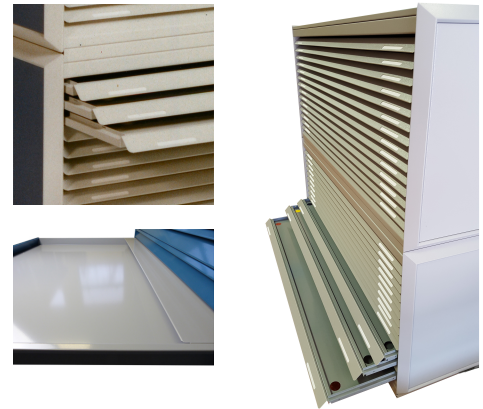

### PRODUCT DESCRIPTION

This all steel constructed cabinet is available in a range of sizes from A2 to AQ and is available in both 25mm or 50mm drawer depths. The drawer depths may be mixed.  
The Cabinet is available in 5, 6, 7 & 8 drawer units for the 50mm depth and in 10, 12, 14 & 16 drawer units in the 25mm depth option. Units may be stacked to customer requirements.

### BENEFITS

- Index card holder for easy referencing
- Drawer depth 25mm
- Choice of RAL Colours
- Unique design
- High construction for continued usage