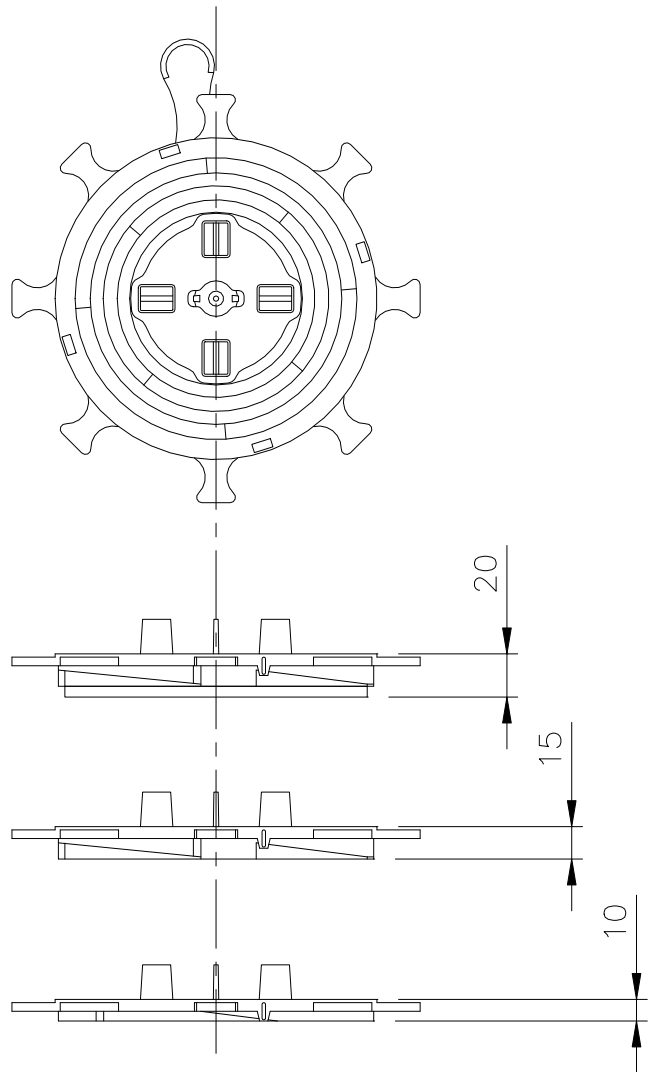

ACCESSORIES

2.5mm RUBBER SHIM

HEADPIECE LUG SIZE
OPTIONS AVAILABLE:

- 10mm & 2mm WIDE
- 18mm & 2mm WIDE
- 18mm & 4mm WIDE
- 18mm & 6mm WIDE
- 18mm & 8mm WIDE
- 18mm & 10mm WIDE

WEIGHT TOLERANCE: 683kg
MAX WEIGHT/BREAK POINT: 1,171kg

WALLBARN LIMITED
MINIPAD

ADJUSTABLE HEIGHT 10–20mm
(20mm HEIGHT INCLUDES ONE EXTENSION PLATE)