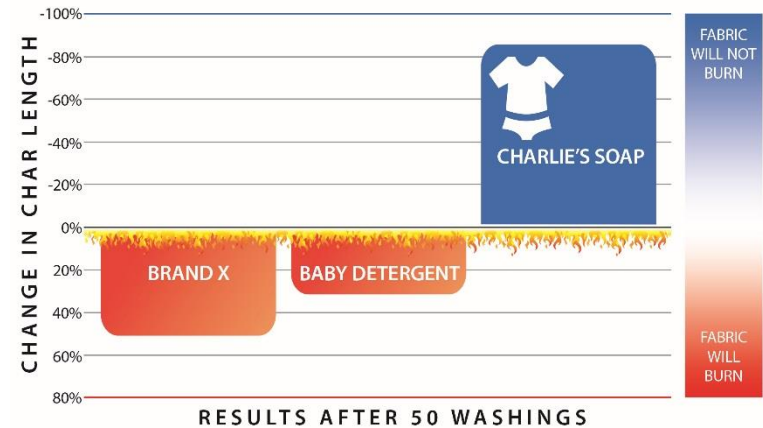

Test: Sewage Test Method 1997 (Tested by Japan Sewage Association - File Number: 197121860-004)

To claim biodegradability, product must achieve at least 60% biodegradation by the end of the test. Charlie's Soap cleaners reached 82% by 37 days; Charlie's Soap Laundry Powder reached 72% by 42 days; Charlie's Soap Laundry Liquid reached 71% by 42 days. Detailed biodegradability data not available for leading brand

## CHARLIE'S SOAP RINSES COMPLETELY

No Accumulation of Residues After Multiple Washings.

Test variation of AATCC Test Method #61 2A Scour Charlie's Soap Compared to Brand X (Tested by Clemson University)

Brand X left heavy residues (like brighteners, perfumes or fabric softeners) in tested garments, while garments washed in Charlie's Soap (containing no filler chemicals) show no measurable change in weight outside the margin of error. It is reasonable to assume that fabrics washed in Charlie's Soap will remain irritant free.

## CHARLIE'S SOAP MAINTAINS, RESTORES AND IMPROVES HIGH-TECH FABRICS UNDER FIRE

Preserves The Flame Retardant Attributes of Children's Clothes.

Consumer Product Safety Commission's Test 16 CFM 1615/1616 and ASTM Test D4723