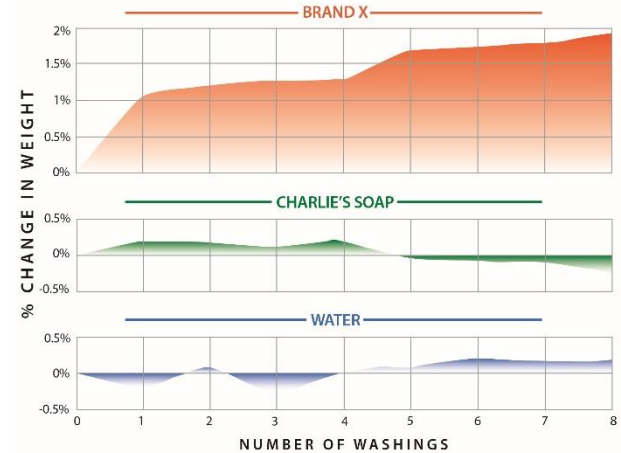

## CHARLIE'S SOAP IS EFFECTIVE ON A WIDE VARIETY OF SOILS

Laundry Pre-Spray and Laundry Powder Combination.

Test: ASTM D 4265 Stain Removal (Tested by: SGS US Testing Labs, Life Science Services)

Charlie's Soap outperforms leading brands without the use of chemical brighteners. Cotton was the test fabric. Charlie's Soap is safe to use on any washable fabric.

## CHARLIE'S SOAP SURPASSES MINIMUM STANDARDS FOR BIODEGRADABILITY

Low Environmental Impact Per Laundry Wash Load.

Test: OECD 301 B - Solution Biodegradation by CO2 Evolution (Tested by Situ Biosciences LLC)

Test: Sewage Test Method 1997 (Tested by Japan Sewage Association - File Number: 197121860-004)

To claim biodegradability, product must achieve at least 60% biodegradation by the end of the test. Charlie's Soap cleaners reached 82% by 37 days; Charlie's Soap Laundry Powder reached 72% by 42 days; Charlie's Soap Laundry Liquid reached 71% by 42 days. Detailed biodegradability data not available for leading brand

## CHARLIE'S SOAP RINSES COMPLETELY

No Accumulation of Residues After Multiple Washings.

Test variation of AATCC Test Method #61 2A Scour Charlie's Soap Compared to Brand X (Tested by Clemson University)