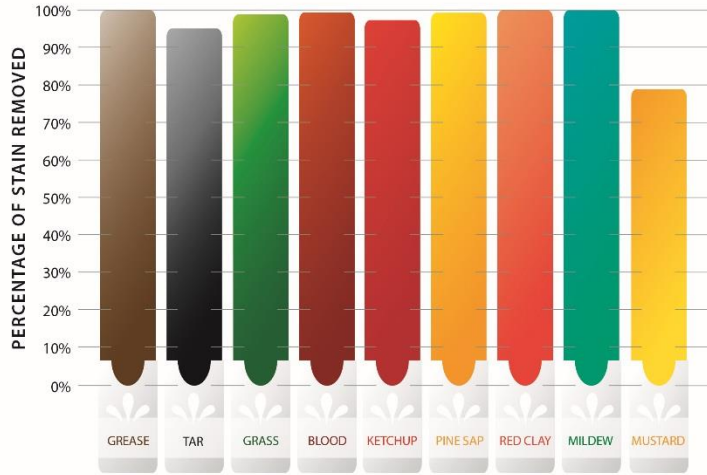

## CHARLIE'S SOAP IS EFFECTIVE ON A WIDE VARIETY OF SOILS

Laundry Pre-Spray and Laundry Powder Combination.

Test: ASTM D 4265 Stain Removal (Tested by: SGS US Testing Labs, Life Science Services)

Charlie's Soap outperforms leading brands without the use of chemical brighteners. Cotton was the test fabric. Charlie's Soap is safe to use on any washable fabric.