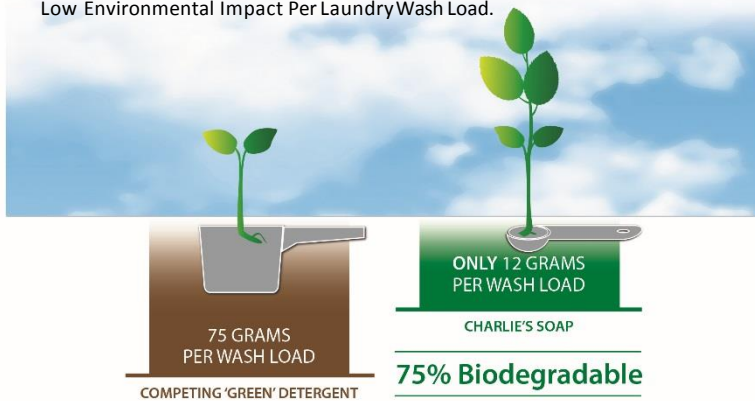

CHARLIE'S SOAP SURPASSES MINIMUM STANDARDS FOR BIODEGRADABILITY

Low Environmental Impact Per Laundry Wash Load.

Test: OECD 301 B - Solution Biodegradation by CO2 Evolution (Tested by Situ Biosciences LLC)

Test: Sewage Test Method 1997 (Tested by Japan Sewage Association - File Number: 197121860-004)

To claim biodegradability, product must achieve at least 60% biodegradation by the end of the test. Charlie's Soap cleaners reached 82% by 37 days; Charlie's Soap Laundry Powder reached 72% by 42 days; Charlie's Soap Laundry Liquid reached 71% by 42 days. Detailed biodegradability data not available for leading brand