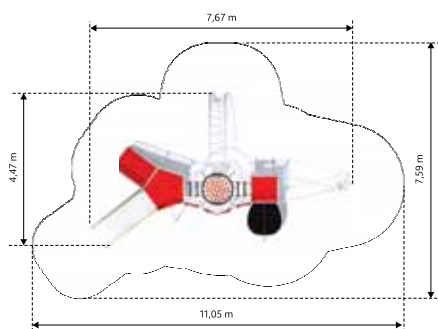

**PEAR
GM41601**

Age: 3-15 Years
 Height: 2.43m
 Free Fall Height: 1.26m
 Area: 38.2m²
 Grass Mat: 33 mats
 Edge Length: 24.9m

**BANANA
GM42609-2**

Age: 3-15 Years
 Height: 4.08m
 Free Fall Height: 1.95m
 Area: 41.2m²
 Grass Mat: 36 mats
 Edge Length: 24.4m

Available without roof

**ORANGE
GM42609-3**

Age: 3-15 Years
 Height: 3.08m
 Free Fall Height: 1.95m
 Area: 42.8m²
 Grass Mat: 37 mats
 Edge Length: 25.3m

Available with roof

**SATSUMA
GM424501**

Age: 3-15 Years
 Height: 2.35m
 Free Fall Height: 1.98m
 Area: 54.1m²
 Grass Mat: 52 mats
 Edge Length: 31.4m

**PEACH
GM41002**

Age: 3-15 Years
 Height: 2.16m
 Free Fall Height: 1.95m
 Area: 39.5m²
 Grass Mat: 35 mats
 Edge Length: 28.8m

**APRICOT
GM424503**

Age: 3-15 Years
 Height: 2.35m
 Free Fall Height: 1.7m
 Area: 50.8m²
 Grass Mat: 45 mats
 Edge Length: 28.7m