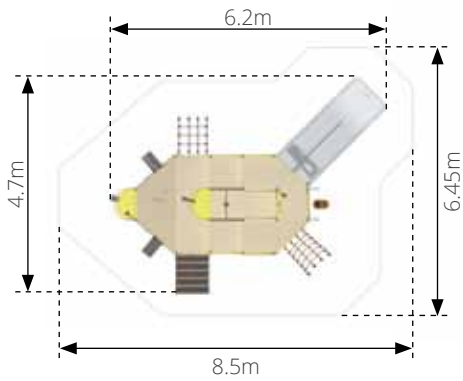

HEDGEHOG 🐾

1505

Age: 2-6 Years
 Height: 2.5m
 Free Fall Height: 0.7m
 Area: 23.4m²
 Grass Mat: 24 mats
 Edge Length: 18m

FLOWER TALK TUBES 🌸

3301

Age: 2-6 Years
 Height: 1.36m

SIT-IN SPRINGY FS2016

Age: 2-6 Years
 Height: 0.77m
 Free Fall Height: 0.45m
 Area: 5.57m²
 Grass Mat: 2 mats
 Edge Length: 8.4m

FEATURE: NAUTICAL THEME

PIRATE SHIP 1405

- Age: 4-11 Years
- Height: 3.45m
- Free Fall Height: 1.8m
- Area: 41.2m²
- Grass Mat: 38 mats
- Edge Length: 24.7m

**WAVE ROCKER
FISESURF**

Age: 2+ Years
 Height: 0.39m
 Free Fall Height: 0.39m
 Area: 7.4m²
 Grass Mat: 8 mats
 Edge Length: 9.95m