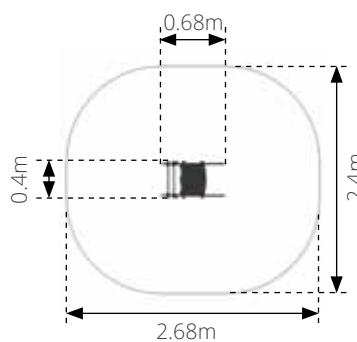

BADGER 1504

Age: 2-6 Years
 Height: 2.5m
 Free Fall Height: 0.7m
 Area: 28.7m²
 Grass Mat: 27 mats
 Edge Length: 19.5m

WISE OAK 1506

Age: 2-6 Years
 Height: 2.5m
 Free Fall Height: 0.7m
 Area: 14.2m²
 Grass Mat: 15 mats
 Edge Length: 13.75m

HEDGEHOG 🐾

1505

Age: 2-6 Years
 Height: 2.5m
 Free Fall Height: 0.7m
 Area: 23.4m²
 Grass Mat: 24 mats
 Edge Length: 18m

FLOWER TALK TUBES 🌸

3301

Age: 2-6 Years
 Height: 1.36m

SIT-IN SPRINGY FS2016

Age: 2-6 Years
 Height: 0.77m
 Free Fall Height: 0.45m
 Area: 5.57m²
 Grass Mat: 2 mats
 Edge Length: 8.4m

FEATURE: NAUTICAL THEME

PIRATE SHIP 1405

- Age: 4-11 Years
- Height: 3.45m
- Free Fall Height: 1.8m
- Area: 41.2m²
- Grass Mat: 38 mats
- Edge Length: 24.7m

**WAVE ROCKER
FISESURF**

Age: 2+ Years
 Height: 0.39m
 Free Fall Height: 0.39m
 Area: 7.4m²
 Grass Mat: 8 mats
 Edge Length: 9.95m