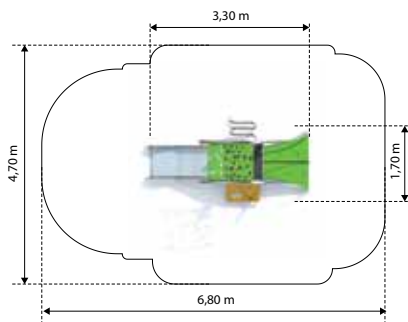

PIPER K511

Age: 2-8 Years
 Height: 2.4m
 Free Fall Height: 0.9m
 Area: 28m²
 Grass Mat: 25 mats
 Edge Length: 20.3m

FLY TRAP K512

Age: 2-8 Years
 Height: 2.8m
 Free Fall Height: 0.9m
 Area: 28m²
 Grass Mat: 25 mats
 Edge Length: 20.3m