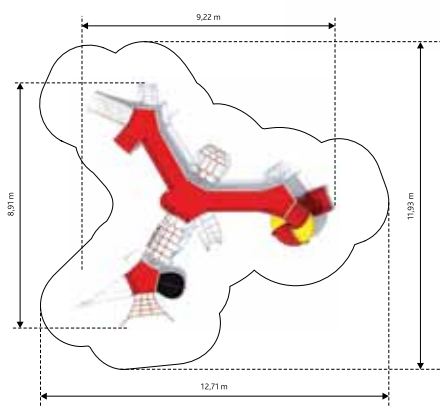

**PLUM
GM424505**

Age: 3-15 Years
 Height: 2.36m
 Free Fall Height: 1.26m
 Area: 40.1m²
 Grass Mat: 35 mats
 Edge Length: 26.2m

**POMEGRANITE
GM425601**

Age: 3-15 Years
 Height: 2.43m
 Free Fall Height: 1.98m
 Area: 54.8m²
 Grass Mat: 49 mats
 Edge Length: 31m

**HONEYDEW
GM425605**

Age: 3-15 Years
 Height: 2.54m
 Free Fall Height: 1.44m
 Area: 56.9m²
 Grass Mat: 54 mats
 Edge Length: 32.1m

**GALA
GM425605d**

Age: 3-15 Years
 Height: 3.95m
 Free Fall Height: 1.44m
 Area: 58.7m²
 Grass Mat: 57 mats
 Edge Length: 32.6m

**AVOCADO
GM42607**

Age: 3-15 Years
 Height: 3.16m
 Free Fall Height: 1.98m
 Area: 55.1m²
 Grass Mat: 51 mats
 Edge Length: 30.3m

GOLDEN DELICIOUS GM445556

Age: 3-15 Years
 Height: 3.16m
 Free Fall Height: 1.98m
 Area: 93m²
 Grass Mat: 82 mats
 Edge Length: 45.5m