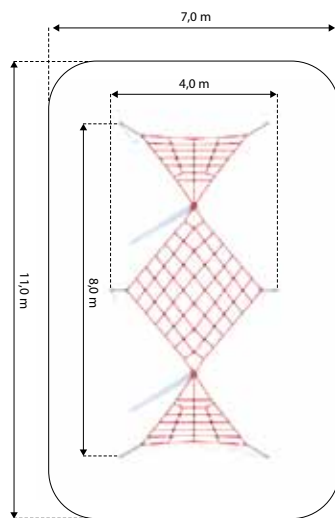

SNOWDON W105

Age: 6-16 Years
Height: 3m
Free Fall Height: 3m
Area: 76.1m²
Grass Mat: 55 mats
Edge Length: 34.3m