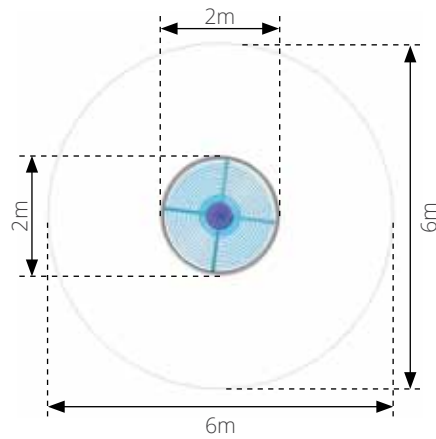

Handrail Colour

WHIRLPOOL GM0621

Age: 2+ Years
 Height: 0.79m
 Free Fall Height: 0.79m
 Area: 32.9m²
 Grass Mat: 32 mats
 Edge Length: 20.3m

CYCLONE 2101

Age: 2-16 Years
 Height: 0.8m
 Free Fall Height: 0.8m
 Area: 28.3m²
 Grass Mat: 24 mats
 Edge Length: 18.9m

ACCESSIBLE

BUTTERFLY IP16

Age: 3+ Years
 Height: 0.55m
 Free Fall Height: 1.2m
 Area: 16.1m²
 Grass Mat: 4 mats
 Edge Length: 14.6m

ALPS
GM495503

Age: 2-12Years
 Height: 2.3m
 Free Fall Height: 1.2m
 Area: 92.6m²
 Grass Mat: 80 mats
 Edge Length: 40.9m