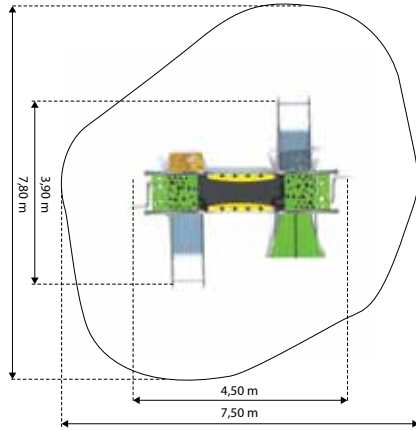

PIPER K511

Age: 2-8 Years
 Height: 2.4m
 Free Fall Height: 0.9m
 Area: 28m²
 Grass Mat: 25 mats
 Edge Length: 20.3m

FLY TRAP K512

Age: 2-8 Years
 Height: 2.8m
 Free Fall Height: 0.9m
 Area: 28m²
 Grass Mat: 25 mats
 Edge Length: 20.3m

ORCHID K521

Age: 3-15 Years
 Height: 2.85m
 Free Fall Height: 0.9m
 Area: 40.1m²
 Grass Mat: 30 mats
 Edge Length: 24m

**CACTUS
K522**

Age: 3-15 Years
 Height: 2.85m
 Free Fall Height: 0.9m
 Area: 44.8m²
 Grass Mat: 44 mats
 Edge Length: 24.3m