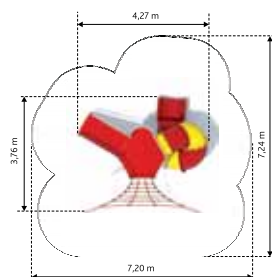

**ORANGE
GM42609-3**

Age: 3-15 Years
Height: 3.08m
Free Fall Height: 1.95m
Area: 42.8m²
Grass Mat: 37 mats
Edge Length: 25.3m

Available with roof