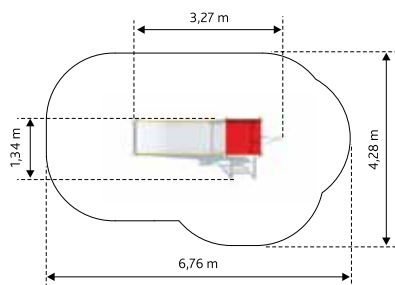

**GRAPE
GM41401**

Age: 3-15 Years
Height: 2.36m
Free Fall Height: 1.26m
Area: 19.9m²
Grass Mat: 20 mats
Edge Length: 17.2m