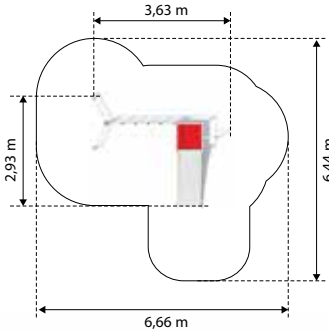

PINEAPPLE GM424402-T

Age: 3-15 Years
 Height: 2.86m
 Free Fall Height: 2m
 Area: 36.4m²
 Grass Mat: 36 mats
 Edge Length: 24m

DRAGON FRUIT GM444401-T

Age: 3-15 Years
 Height: 3.22m
 Free Fall Height: 2m
 Area: 57.7m²
 Grass Mat: 48 mats
 Edge Length: 31m

**GUAVA
GM3400**

Age: 3-15 Years
 Height: 2.16m
 Free Fall Height: 1.65m
 Area: 27.6m²
 Grass Mat: 30 mats
 Edge Length: 19.9m

**BLACKBERRY
GM41423-T**

Age: 3-15 Years
 Height: 1.8m
 Free Fall Height: 1.8m
 Area: 28.7m²
 Grass Mat: 26 mats
 Edge Length: 22.4m