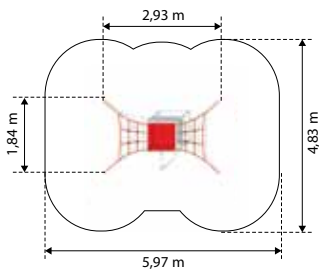

PINEAPPLE GM424402-T

Age: 3-15 Years
 Height: 2.86m
 Free Fall Height: 2m
 Area: 36.4m²
 Grass Mat: 36 mats
 Edge Length: 24m

DRAGON FRUIT GM444401-T

Age: 3-15 Years
 Height: 3.22m
 Free Fall Height: 2m
 Area: 57.7m²
 Grass Mat: 48 mats
 Edge Length: 31m

**GUAVA
GM3400**

Age: 3-15 Years
 Height: 2.16m
 Free Fall Height: 1.65m
 Area: 27.6m²
 Grass Mat: 30 mats
 Edge Length: 19.9m

**BLACKBERRY
GM41423-T**

Age: 3-15 Years
 Height: 1.8m
 Free Fall Height: 1.8m
 Area: 28.7m²
 Grass Mat: 26 mats
 Edge Length: 22.4m

**STRAWBERRY
GM424401-T**

Age: 3-15 Years
 Height: 1.8m
 Free Fall Height: 1.8m
 Area: 31.8m²
 Grass Mat: 28 mats
 Edge Length: 22.7m

**MANGO
GM41413-T**

Age: 3-15 Years
 Height: 1.8m
 Free Fall Height: 0.9m
 Area: 25.9m²
 Grass Mat: 20 mats
 Edge Length: 19.5m