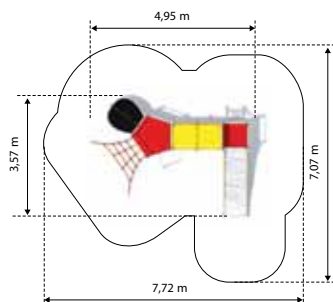

**PEAR
GM41601**

Age: 3-15 Years
 Height: 2.43m
 Free Fall Height: 1.26m
 Area: 38.2m²
 Grass Mat: 33 mats
 Edge Length: 24.9m

**BANANA
GM42609-2**

Age: 3-15 Years
 Height: 4.08m
 Free Fall Height: 1.95m
 Area: 41.2m²
 Grass Mat: 36 mats
 Edge Length: 24.4m

Available without roof

**ORANGE
GM42609-3**

Age: 3-15 Years
 Height: 3.08m
 Free Fall Height: 1.95m
 Area: 42.8m²
 Grass Mat: 37 mats
 Edge Length: 25.3m

Available with roof

**SATSUMA
GM424501**

Age: 3-15 Years
 Height: 2.35m
 Free Fall Height: 1.98m
 Area: 54.1m²
 Grass Mat: 52 mats
 Edge Length: 31.4m

**PEACH
GM41002**

Age: 3-15 Years
 Height: 2.16m
 Free Fall Height: 1.95m
 Area: 39.5m²
 Grass Mat: 35 mats
 Edge Length: 28.8m

**APRICOT
GM424503**

Age: 3-15 Years
 Height: 2.35m
 Free Fall Height: 1.7m
 Area: 50.8m²
 Grass Mat: 45 mats
 Edge Length: 28.7m

**PLUM
GM424505**

Age: 3-15 Years
 Height: 2.36m
 Free Fall Height: 1.26m
 Area: 40.1m²
 Grass Mat: 35 mats
 Edge Length: 26.2m

**POMEGRANITE
GM425601**

Age: 3-15 Years
 Height: 2.43m
 Free Fall Height: 1.98m
 Area: 54.8m²
 Grass Mat: 49 mats
 Edge Length: 31m