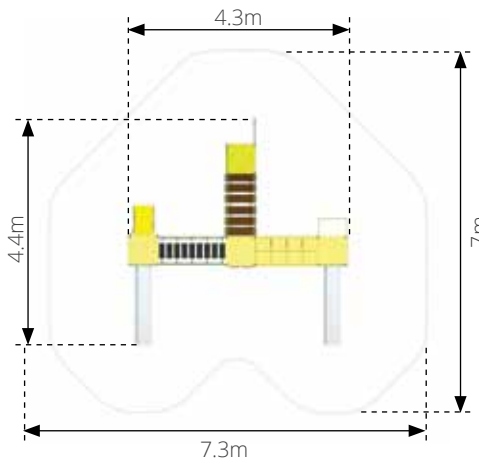

**SUNFLOWER
K441**

Age: 3-15 Years
 Height: 0.45m
 Free Fall Height: 0.46m
 Area: 9.6m²
 Grass Mat: 11 mats
 Edge Length: 11m

THEMED PLAY

MULTIPLAY
PAGE 14

TALK TUBES
PAGE 15

ROCKING
PAGE 17

IMAGINATION is a fundamental part of childhood and playing. Play spaces can transform and become anything or anywhere. Our themed products are to help the child create the scene.

SQUIRREL 1502

Age: 2-6 Years
 Height: 2.5m
 Free Fall Height: 0.7m
 Area: 42.5m²
 Grass Mat: 39 mats
 Edge Length: 23.9m

FOX 1503

Age: 2-6 Years
 Height: 2.5m
 Free Fall Height: 0.7m
 Area: 40.1m²
 Grass Mat: mats
 Edge Length: 24.3m