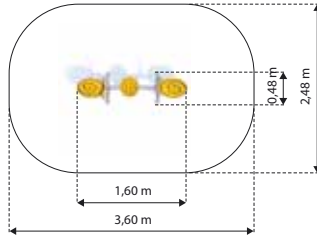

ABELIA K202

Age: 1-6 Years
 Height: 1m
 Free Fall Height: 0.8m
 Area: 12.1m²
 Grass Mat: 10 mats
 Edge Length: 14.7m

MIKANIA K303a

Age: 2-8 Years
 Height: 2.5m
 Free Fall Height: 1.3m
 Area: 34.5m²
 Grass Mat: 30 mats
 Edge Length: 24.2m

VERBENA FSCURVIN

Age: 2-7 Years
 Height: 0.77m
 Free Fall Height: .8m
 Area: 7.5m²
 Grass Mat: 6 mats
 Edge Length: 9.8m

**CALADIUM
K411**

Age: 3-15 Years
 Height: 0.8m
 Free Fall Height: 0.46m
 Area: 5.83m²
 Grass Mat: 4 mats
 Edge Length: 8.64m

**COLEUS
K412**

Age: 3-15 Years
 Height: 0.8m
 Free Fall Height: 0.46m
 Area: 8m²
 Grass Mat: 4 mats
 Edge Length: 10.4m

**ASTER
K413**

Age: 3-15 Years
 Height: 0.8m
 Free Fall Height: 0.46m
 Area: 10.3m²
 Grass Mat: 9 mats
 Edge Length: 11.9m