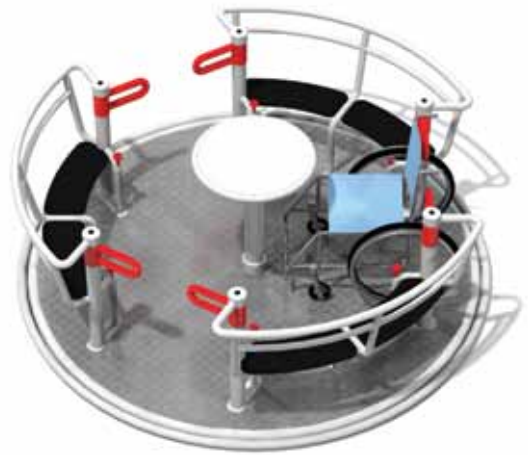

WHIRLPOOL GM0621

Age: 2+ Years
Height: 0.79m
Free Fall Height: 0.79m
Area: 32.9m²
Grass Mat: 32 mats
Edge Length: 20.3m