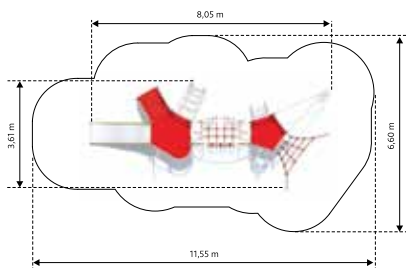

**PEAR
GM41601**

Age: 3-15 Years
 Height: 2.43m
 Free Fall Height: 1.26m
 Area: 38.2m²
 Grass Mat: 33 mats
 Edge Length: 24.9m

**BANANA
GM42609-2**

Age: 3-15 Years
 Height: 4.08m
 Free Fall Height: 1.95m
 Area: 41.2m²
 Grass Mat: 36 mats
 Edge Length: 24.4m

**PEACH
GM41002**

Age: 3-15 Years
 Height: 2.16m
 Free Fall Height: 1.95m
 Area: 39.5m²
 Grass Mat: 35 mats
 Edge Length: 28.8m

**APRICOT
GM424503**

Age: 3-15 Years
 Height: 2.35m
 Free Fall Height: 1.7m
 Area: 50.8m²
 Grass Mat: 45 mats
 Edge Length: 28.7m

**PLUM
GM424505**

Age: 3-15 Years
 Height: 2.36m
 Free Fall Height: 1.26m
 Area: 40.1m²
 Grass Mat: 35 mats
 Edge Length: 26.2m

**POMEGRANITE
GM425601**

Age: 3-15 Years
 Height: 2.43m
 Free Fall Height: 1.98m
 Area: 54.8m²
 Grass Mat: 49 mats
 Edge Length: 31m

**HONEYDEW
GM425605**

Age: 3-15 Years
 Height: 2.54m
 Free Fall Height: 1.44m
 Area: 56.9m²
 Grass Mat: 54 mats
 Edge Length: 32.1m

**GALA
GM425605d**

Age: 3-15 Years
 Height: 3.95m
 Free Fall Height: 1.44m
 Area: 58.7m²
 Grass Mat: 57 mats
 Edge Length: 32.6m