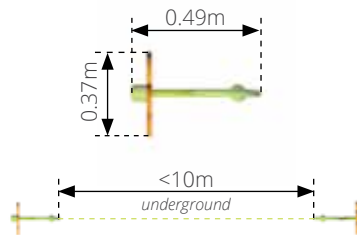

BADGER 1504

Age: 2-6 Years
 Height: 2.5m
 Free Fall Height: 0.7m
 Area: 28.7m²
 Grass Mat: 27 mats
 Edge Length: 19.5m

WISE OAK 1506

Age: 2-6 Years
 Height: 2.5m
 Free Fall Height: 0.7m
 Area: 14.2m²
 Grass Mat: 15 mats
 Edge Length: 13.75m

HEDGEHOG 🐾

1505

Age: 2-6 Years
 Height: 2.5m
 Free Fall Height: 0.7m
 Area: 23.4m²
 Grass Mat: 24 mats
 Edge Length: 18m

FLOWER TALK TUBES 🌸

3301

Age: 2-6 Years
 Height: 1.36m

SIT-IN SPRINGY FS2016

Age: 2-6 Years
 Height: 0.77m
 Free Fall Height: 0.45m
 Area: 5.57m²
 Grass Mat: 2 mats
 Edge Length: 8.4m

FEATURE: NAUTICAL THEME

PIRATE SHIP 1405

- Age: 4-11 Years
- Height: 3.45m
- Free Fall Height: 1.8m
- Area: 41.2m²
- Grass Mat: 38 mats
- Edge Length: 24.7m

**WAVE ROCKER
FISESURF**

Age: 2+ Years
 Height: 0.39m
 Free Fall Height: 0.39m
 Area: 7.4m²
 Grass Mat: 8 mats
 Edge Length: 9.95m