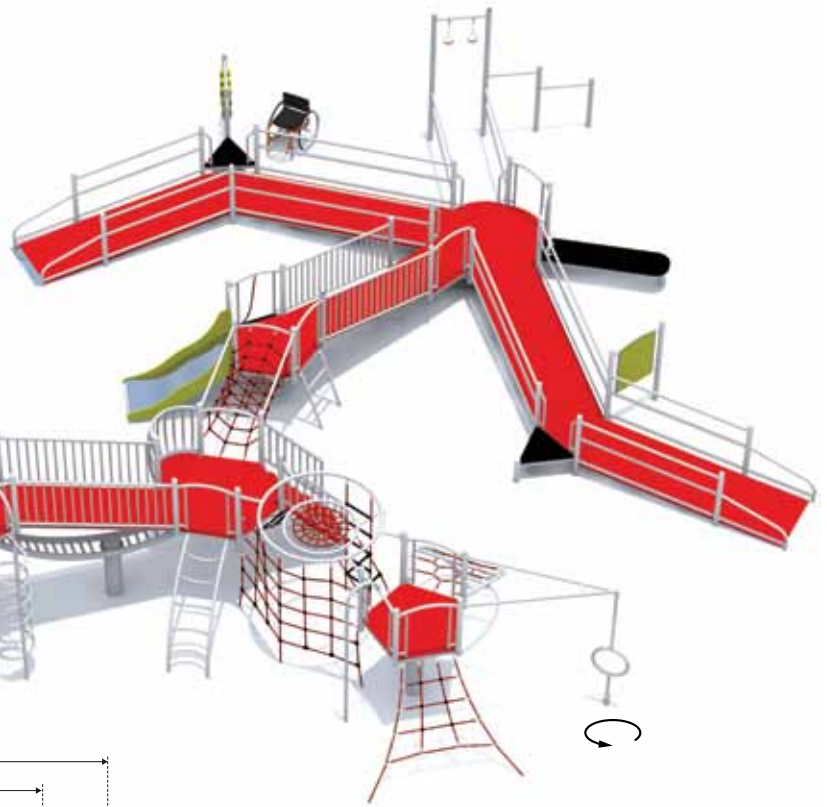

ACCESSIBLE

BUTTERFLY IP16

Age: 3+ Years
 Height: 0.55m
 Free Fall Height: 1.2m
 Area: 16.1m²
 Grass Mat: 4 mats
 Edge Length: 14.6m

ALPS
GM495503

Age: 2-12Years
 Height: 2.3m
 Free Fall Height: 1.2m
 Area: 92.6m²
 Grass Mat: 80 mats
 Edge Length: 40.9m