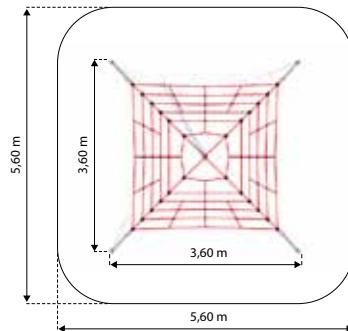

SCAFELL PIKE W103

Age: 3-15 Years
 Height: 3m
 Free Fall Height: 2.1m
 Area: 27.2m²
 Grass Mat: 24 mats
 Edge Length: 19.5m

**HEVELLYN
GM0701-T**

Age: 3-15 Years
 Height: 2.02m
 Free Fall Height: 1.3m
 Area: 16.6m²
 Grass Mat: 18 mats
 Edge Length: 14.5m

**SKIDDAW
W101**

Age: 3-15 Years
 Height: 2m
 Free Fall Height: 1.5m
 Area: 22.2m²
 Grass Mat: 20 mats
 Edge Length: 17.5m

**CADAIR IDRIS
W102**

Age: 3-15 Years
 Height: 2.7m
 Free Fall Height: 1.9m
 Area: 30.5m²
 Grass Mat: 24 mats
 Edge Length: 20.7m