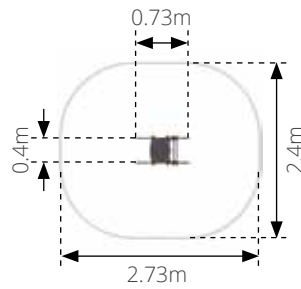

HEDGEHOG 🐾

1505

Age: 2-6 Years
 Height: 2.5m
 Free Fall Height: 0.7m
 Area: 23.4m²
 Grass Mat: 24 mats
 Edge Length: 18m

FLOWER TALK TUBES 🌸

3301

Age: 2-6 Years
 Height: 1.36m

SIT-IN SPRINGY FS2016

Age: 2-6 Years
 Height: 0.77m
 Free Fall Height: 0.45m
 Area: 5.57m²
 Grass Mat: 2 mats
 Edge Length: 8.4m

FEATURE: NAUTICAL THEME

PIRATE SHIP 1405

- Age: 4-11 Years
- Height: 3.45m
- Free Fall Height: 1.8m
- Area: 41.2m²
- Grass Mat: 38 mats
- Edge Length: 24.7m

**WAVE ROCKER
FISESURF**

Age: 2+ Years
 Height: 0.39m
 Free Fall Height: 0.39m
 Area: 7.4m²
 Grass Mat: 8 mats
 Edge Length: 9.95m

**OCTOPUS SEE-SAW
FSSOCT**

Age: 3-7 Years
 Height: 0.8m
 Free Fall Height: 0.78m
 Area: 8.5m²
 Grass Mat: 8 mats
 Edge Length: 10.6m

**DINO SIT-IN SPRINGY
FS2018**

Age: 2-6 Years
 Height: 0.75m
 Free Fall Height: 0.46m
 Area: 5.7m²
 Grass Mat: 2 mats
 Edge Length: 8.5m