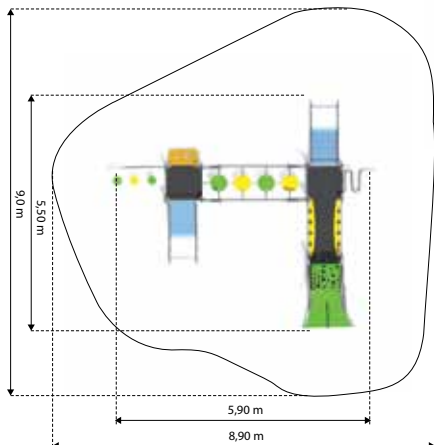

PIPER K511

Age: 2-8 Years
 Height: 2.4m
 Free Fall Height: 0.9m
 Area: 28m²
 Grass Mat: 25 mats
 Edge Length: 20.3m

FLY TRAP K512

Age: 2-8 Years
 Height: 2.8m
 Free Fall Height: 0.9m
 Area: 28m²
 Grass Mat: 25 mats
 Edge Length: 20.3m

ORCHID K521

Age: 3-15 Years
 Height: 2.85m
 Free Fall Height: 0.9m
 Area: 40.1m²
 Grass Mat: 30 mats
 Edge Length: 24m

**CACTUS
K522**

Age: 3-15 Years
 Height: 2.85m
 Free Fall Height: 0.9m
 Area: 44.8m²
 Grass Mat: 44 mats
 Edge Length: 24.3m

**LILY
K523**

Age: 3-15 Years
 Height: 2.85m
 Free Fall Height: 0.9m
 Area: 53.4m²
 Grass Mat: 46 mats
 Edge Length: 26.9m

**ZINNIA
K531**

Age: 3-15 Years
 Height: 2.85m
 Free Fall Height: 0.9m
 Area: 61.3m²
 Grass Mat: 51 mats
 Edge Length: 29.3m