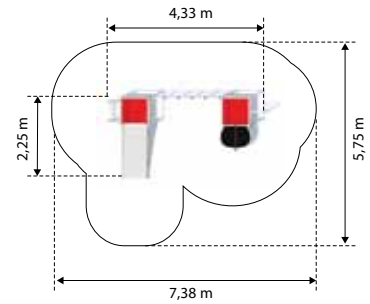

**GUAVA
GM3400**

Age: 3-15 Years
 Height: 2.16m
 Free Fall Height: 1.65m
 Area: 27.6m²
 Grass Mat: 30 mats
 Edge Length: 19.9m

**BLACKBERRY
GM41423-T**

Age: 3-15 Years
 Height: 1.8m
 Free Fall Height: 1.8m
 Area: 28.7m²
 Grass Mat: 26 mats
 Edge Length: 22.4m

**STRAWBERRY
GM424401-T**

Age: 3-15 Years
 Height: 1.8m
 Free Fall Height: 1.8m
 Area: 31.8m²
 Grass Mat: 28 mats
 Edge Length: 22.7m

**MANGO
GM41413-T**

Age: 3-15 Years
 Height: 1.8m
 Free Fall Height: 0.9m
 Area: 25.9m²
 Grass Mat: 20 mats
 Edge Length: 19.5m