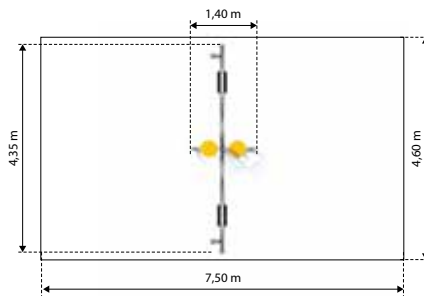

**LILY
K523**

Age: 3-15 Years
 Height: 2.85m
 Free Fall Height: 0.9m
 Area: 53.4m²
 Grass Mat: 46 mats
 Edge Length: 26.9m

**ZINNIA
K531**

Age: 3-15 Years
 Height: 2.85m
 Free Fall Height: 0.9m
 Area: 61.3m²
 Grass Mat: 51 mats
 Edge Length: 29.3m

CASSINIA K532

Age: 3-15 Years
 Height: 2.85m
 Free Fall Height: 0.9m
 Area: 61.8m²
 Grass Mat: 60 mats
 Edge Length: 32.2m

SNAPDRAGON K541

Age: 3-15 Years
 Height: 2.85m
 Free Fall Height: 0.9m
 Area: 43.3m²
 Grass Mat: 60 mats
 Edge Length: 32m

ABELIA K202

Age: 1-6 Years
 Height: 1m
 Free Fall Height: 0.8m
 Area: 12.1m²
 Grass Mat: 10 mats
 Edge Length: 14.7m

MIKANIA K303a

Age: 2-8 Years
 Height: 2.5m
 Free Fall Height: 1.3m
 Area: 34.5m²
 Grass Mat: 30 mats
 Edge Length: 24.2m