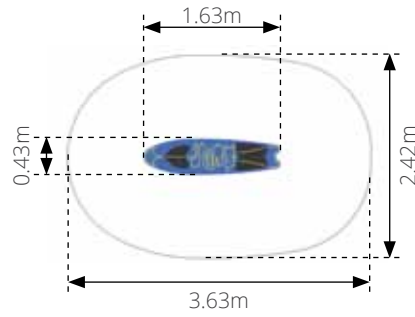

BADGER 1504

Age: 2-6 Years
 Height: 2.5m
 Free Fall Height: 0.7m
 Area: 28.7m²
 Grass Mat: 27 mats
 Edge Length: 19.5m

WISE OAK 1506

Age: 2-6 Years
 Height: 2.5m
 Free Fall Height: 0.7m
 Area: 14.2m²
 Grass Mat: 15 mats
 Edge Length: 13.75m

HEDGEHOG 🐾

1505

Age: 2-6 Years
 Height: 2.5m
 Free Fall Height: 0.7m
 Area: 23.4m²
 Grass Mat: 24 mats
 Edge Length: 18m

FLOWER TALK TUBES 🌸

3301

Age: 2-6 Years
 Height: 1.36m

SIT-IN SPRINGY FS2016

Age: 2-6 Years
 Height: 0.77m
 Free Fall Height: 0.45m
 Area: 5.57m²
 Grass Mat: 2 mats
 Edge Length: 8.4m

FEATURE: NAUTICAL THEME

PIRATE SHIP 1405

- Age: 4-11 Years
- Height: 3.45m
- Free Fall Height: 1.8m
- Area: 41.2m²
- Grass Mat: 38 mats
- Edge Length: 24.7m

**WAVE ROCKER
FISESURF**

Age: 2+ Years
 Height: 0.39m
 Free Fall Height: 0.39m
 Area: 7.4m²
 Grass Mat: 8 mats
 Edge Length: 9.95m

**OCTOPUS SEE-SAW
FSSOCT**

Age: 3-7 Years
 Height: 0.8m
 Free Fall Height: 0.78m
 Area: 8.5m²
 Grass Mat: 8 mats
 Edge Length: 10.6m

**DINO SIT-IN SPRINGY
FS2018**

Age: 2-6 Years
 Height: 0.75m
 Free Fall Height: 0.46m
 Area: 5.7m²
 Grass Mat: 2 mats
 Edge Length: 8.5m