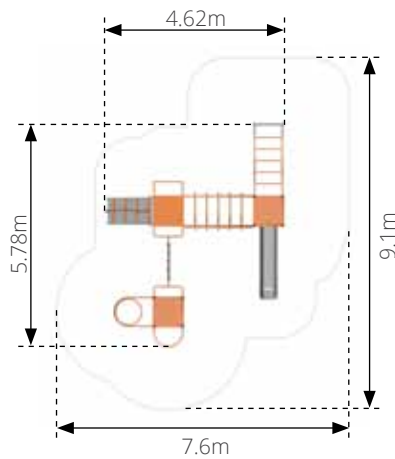

TANGERINE 1203

Age: 4-12 Years
 Height: 2.2m
 Free Fall Height: 2.1m
 Area: 37.2m²
 Grass Mat: 31 mats
 Edge Length: 23.6m

GOOSEBERRY 1301

Age: 4-10 Years
 Height: 3.64m
 Free Fall Height: 1.73m
 Area: 53.2m²
 Grass Mat: 43 mats
 Edge Length: 27.8m

ELDERBERRY 1302

Age: 4-10 Years
 Height: 3.4m
 Free Fall Height: 1.82m
 Area: 48.8m²
 Grass Mat: 43 mats
 Edge Length: 28.2m

NECTARINE 🍷

1303

Age: 4-10 Years
 Height: 3.4m
 Free Fall Height: 1m
 Area: 29.5m²
 Grass Mat: 27 mats
 Edge Length: 21.3m