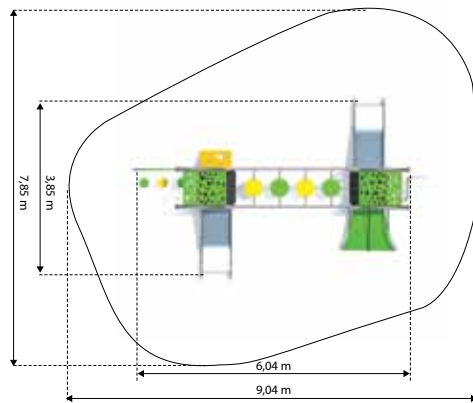

PIPER K511

Age: 2-8 Years
 Height: 2.4m
 Free Fall Height: 0.9m
 Area: 28m²
 Grass Mat: 25 mats
 Edge Length: 20.3m

FLY TRAP K512

Age: 2-8 Years
 Height: 2.8m
 Free Fall Height: 0.9m
 Area: 28m²
 Grass Mat: 25 mats
 Edge Length: 20.3m

ORCHID K521

Age: 3-15 Years
 Height: 2.85m
 Free Fall Height: 0.9m
 Area: 40.1m²
 Grass Mat: 30 mats
 Edge Length: 24m

**CACTUS
K522**

Age: 3-15 Years
 Height: 2.85m
 Free Fall Height: 0.9m
 Area: 44.8m²
 Grass Mat: 44 mats
 Edge Length: 24.3m

**LILY
K523**

Age: 3-15 Years
 Height: 2.85m
 Free Fall Height: 0.9m
 Area: 53.4m²
 Grass Mat: 46 mats
 Edge Length: 26.9m

**ZINNIA
K531**

Age: 3-15 Years
 Height: 2.85m
 Free Fall Height: 0.9m
 Area: 61.3m²
 Grass Mat: 51 mats
 Edge Length: 29.3m