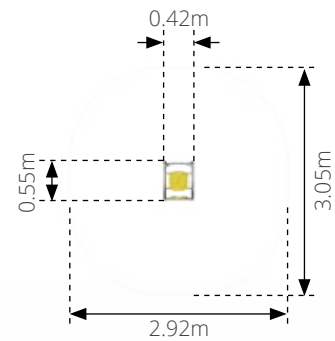

VERBENA FSCURVIN

Age: 2-7 Years
Height: 0.77m
Free Fall Height: .8m
Area: 7.5m²
Grass Mat: 6 mats
Edge Length: 9.8m