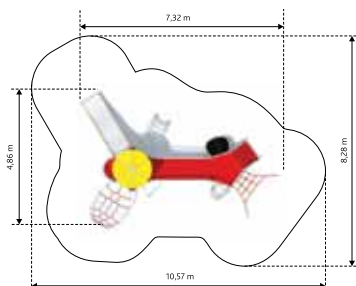

**PEACH
GM41002**

Age: 3-15 Years
 Height: 2.16m
 Free Fall Height: 1.95m
 Area: 39.5m²
 Grass Mat: 35 mats
 Edge Length: 28.8m

**APRICOT
GM424503**

Age: 3-15 Years
 Height: 2.35m
 Free Fall Height: 1.7m
 Area: 50.8m²
 Grass Mat: 45 mats
 Edge Length: 28.7m

**PLUM
GM424505**

Age: 3-15 Years
 Height: 2.36m
 Free Fall Height: 1.26m
 Area: 40.1m²
 Grass Mat: 35 mats
 Edge Length: 26.2m

**POMEGRANITE
GM425601**

Age: 3-15 Years
 Height: 2.43m
 Free Fall Height: 1.98m
 Area: 54.8m²
 Grass Mat: 49 mats
 Edge Length: 31m

**HONEYDEW
GM425605**

Age: 3-15 Years
 Height: 2.54m
 Free Fall Height: 1.44m
 Area: 56.9m²
 Grass Mat: 54 mats
 Edge Length: 32.1m

**GALA
GM425605d**

Age: 3-15 Years
 Height: 3.95m
 Free Fall Height: 1.44m
 Area: 58.7m²
 Grass Mat: 57 mats
 Edge Length: 32.6m