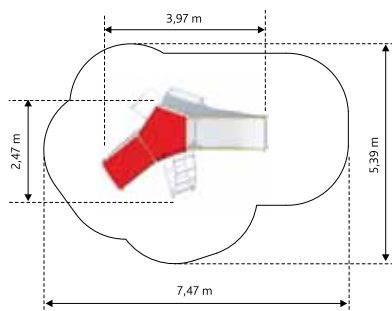

**GRAPE
GM41401**

Age: 3-15 Years
 Height: 2.36m
 Free Fall Height: 1.26m
 Area: 19.9m²
 Grass Mat: 20 mats
 Edge Length: 17.2m

**CHERRY
GM41502**

Age: 3-15 Years
 Height: 2.35m
 Free Fall Height: 1.26m
 Area: 32.1m²
 Grass Mat: 31 mats
 Edge Length: 22.8m

**KIWI
GM41501**

Age: 3-15 Years
 Height: 2.36m
 Free Fall Height: 1.26m
 Area: 26.2m²
 Grass Mat: 25 mats
 Edge Length: 19.9m

**GRANNY SMITH
GM41602**

Age: 3-15 Years
 Height: 2.36m
 Free Fall Height: 1.26m
 Area: 32.2m²
 Grass Mat: 30 mats
 Edge Length: 23m