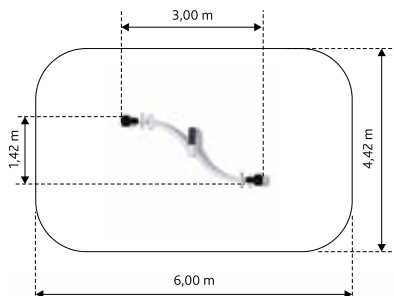

GRAVITY PULL 2
GM0712

GRAVITY PULL 3
GM0713

GRAVITY PULL 4
GM0714

ACTIVE

CORKSCREW

Age: 6+ Years
 Height: 2.5m
 Free Fall Height: 0.42m
 Area: 71.6m²
 Grass Mat: 61 mats
 Edge Length: 30m

CORKSCREW 2
GM0722

CORKSCREW 3
GM0723

SKY RIDER 20M GM2001-20

Age: 4+ Years
Height: 4.13m
Free Fall Height: 1.58m
Area: 97.1m²
Grass Mat: 34 mats
Edge Length: 56.4m

SKY RIDER 25M GM2001-25

Area: 117.2m²
Grass Mat: 38 mats
Edge Length: 66.4m

SKY RIDER 30M GM-2001-30

Area: 137.1m²
Grass Mat: 41 mats
Edge Length: 76.4m

HUBBLE GM1652

Age: 2-8 Years
Height: 1.13m
Free Fall Height: 0.91m
Area: 25.7m²
Grass Mat: 20 mats
Edge Length: 19.1m

DIPPER GM1652-T