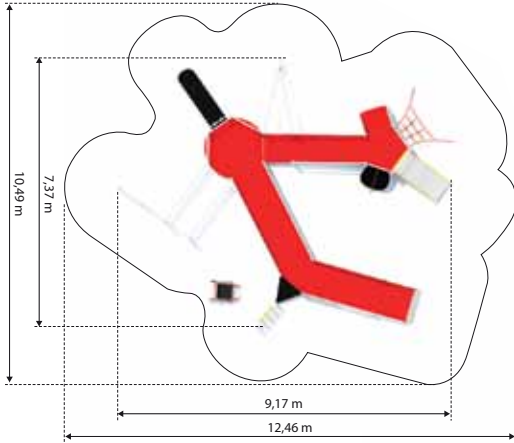

ACCESSIBLE

BUTTERFLY IP16

Age: 3+ Years
 Height: 0.55m
 Free Fall Height: 1.2m
 Area: 16.1m²
 Grass Mat: 4 mats
 Edge Length: 14.6m

ALPS
GM495503

Age: 2-12Years
 Height: 2.3m
 Free Fall Height: 1.2m
 Area: 92.6m²
 Grass Mat: 80 mats
 Edge Length: 40.9m

ORB ROCKER IP17

Age: 3+ Years
Height: 0.8m
Free Fall Height: 0.8m
Area: 13.3m²
Grass Mat: 13 mats
Edge Length: 12.9m

ORBS IP05

Age: All Ages
Height: 0.8m
Free Fall Height: 0.8m
Area: 4.33m²
Grass Mat: 2 mats
Edge Length: 7.4m