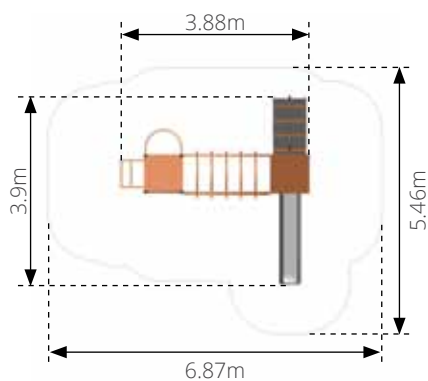

ELDERBERRY 1302

Age: 4-10 Years
 Height: 3.4m
 Free Fall Height: 1.82m
 Area: 48.8m²
 Grass Mat: 43 mats
 Edge Length: 28.2m

NECTARINE 🍷

1303

Age: 4-10 Years
 Height: 3.4m
 Free Fall Height: 1m
 Area: 29.5m²
 Grass Mat: 27 mats
 Edge Length: 21.3m