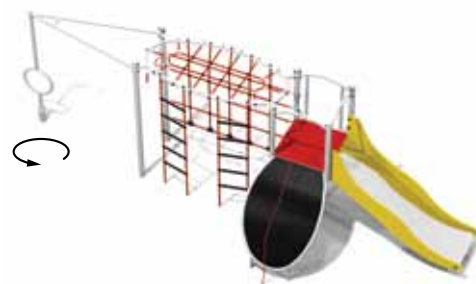

**PEACH
GM41002**

Age: 3-15 Years
Height: 2.16m
Free Fall Height: 1.95m
Area: 39.5m²
Grass Mat: 35 mats
Edge Length: 28.8m