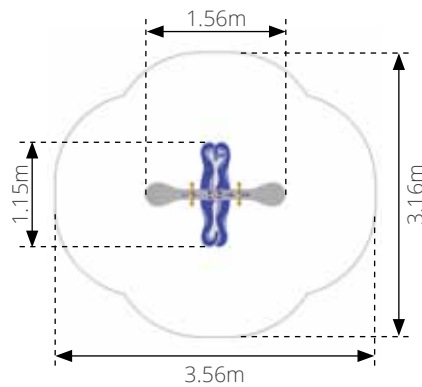

HEDGEHOG 🐾

1505

Age: 2-6 Years
 Height: 2.5m
 Free Fall Height: 0.7m
 Area: 23.4m²
 Grass Mat: 24 mats
 Edge Length: 18m

FLOWER TALK TUBES 🌸

3301

Age: 2-6 Years
 Height: 1.36m

SIT-IN SPRINGY FS2016

Age: 2-6 Years
 Height: 0.77m
 Free Fall Height: 0.45m
 Area: 5.57m²
 Grass Mat: 2 mats
 Edge Length: 8.4m

FEATURE: NAUTICAL THEME

PIRATE SHIP 1405

- Age: 4-11 Years
- Height: 3.45m
- Free Fall Height: 1.8m
- Area: 41.2m²
- Grass Mat: 38 mats
- Edge Length: 24.7m

**WAVE ROCKER
FISESURF**

Age: 2+ Years
 Height: 0.39m
 Free Fall Height: 0.39m
 Area: 7.4m²
 Grass Mat: 8 mats
 Edge Length: 9.95m

**OCTOPUS SEE-SAW
FSSOCT**

Age: 3-7 Years
 Height: 0.8m
 Free Fall Height: 0.78m
 Area: 8.5m²
 Grass Mat: 8 mats
 Edge Length: 10.6m

**DINO SIT-IN SPRINGY
FS2018**

Age: 2-6 Years
 Height: 0.75m
 Free Fall Height: 0.46m
 Area: 5.7m²
 Grass Mat: 2 mats
 Edge Length: 8.5m