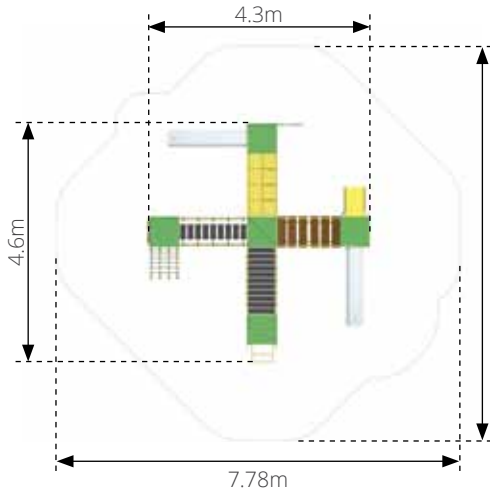

**SUNFLOWER
K441**

Age: 3-15 Years
 Height: 0.45m
 Free Fall Height: 0.46m
 Area: 9.6m²
 Grass Mat: 11 mats
 Edge Length: 11m

THEMED PLAY

MULTIPLAY
PAGE 14

TALK TUBES
PAGE 15

ROCKING
PAGE 17

IMAGINATION is a fundamental part of childhood and playing. Play spaces can transform and become anything or anywhere. Our themed products are to help the child create the scene.

SQUIRREL 1502

Age: 2-6 Years
 Height: 2.5m
 Free Fall Height: 0.7m
 Area: 42.5m²
 Grass Mat: 39 mats
 Edge Length: 23.9m

FOX 1503

Age: 2-6 Years
 Height: 2.5m
 Free Fall Height: 0.7m
 Area: 40.1m²
 Grass Mat: mats
 Edge Length: 24.3m