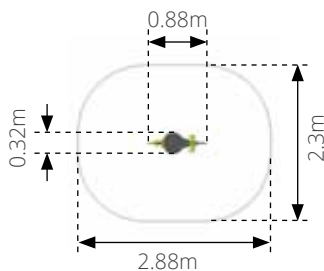

FEATURE: NAUTICAL THEME

PIRATE SHIP 1405

- Age: 4-11 Years
- Height: 3.45m
- Free Fall Height: 1.8m
- Area: 41.2m²
- Grass Mat: 38 mats
- Edge Length: 24.7m

**WAVE ROCKER
FISESURF**

Age: 2+ Years
 Height: 0.39m
 Free Fall Height: 0.39m
 Area: 7.4m²
 Grass Mat: 8 mats
 Edge Length: 9.95m

**OCTOPUS SEE-SAW
FSSOCT**

Age: 3-7 Years
 Height: 0.8m
 Free Fall Height: 0.78m
 Area: 8.5m²
 Grass Mat: 8 mats
 Edge Length: 10.6m

**DINO SIT-IN SPRINGY
FS2018**

Age: 2-6 Years
 Height: 0.75m
 Free Fall Height: 0.46m
 Area: 5.7m²
 Grass Mat: 2 mats
 Edge Length: 8.5m

**DINO SIT-ON SPRINGY
FS1015**

Age: 2-7 Years
 Height: 0.84m
 Free Fall Height: 0.49m
 Area: 5.8m²
 Grass Mat: 2 mats
 Edge Length: 8.7m

FRUIT SALAD

MULTIPLAY
PAGE 20

SLIDES
PAGE 27

SPINNING
PAGE 27

TRADITIONAL play units built to last with minimal maintenance costs.
Units offer freedom to change layouts and features to create a custom play range.

**GRAPE
GM41401**

Age: 3-15 Years
 Height: 2.36m
 Free Fall Height: 1.26m
 Area: 19.9m²
 Grass Mat: 20 mats
 Edge Length: 17.2m

**CHERRY
GM41502**

Age: 3-15 Years
 Height: 2.35m
 Free Fall Height: 1.26m
 Area: 32.1m²
 Grass Mat: 31 mats
 Edge Length: 22.8m