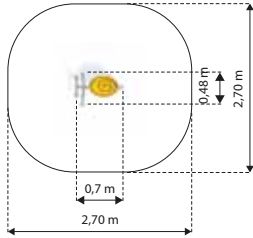

CASSINIA K532

Age: 3-15 Years
 Height: 2.85m
 Free Fall Height: 0.9m
 Area: 61.8m²
 Grass Mat: 60 mats
 Edge Length: 32.2m

SNAPDRAGON K541

Age: 3-15 Years
 Height: 2.85m
 Free Fall Height: 0.9m
 Area: 43.3m²
 Grass Mat: 60 mats
 Edge Length: 32m

ABELIA K202

Age: 1-6 Years
 Height: 1m
 Free Fall Height: 0.8m
 Area: 12.1m²
 Grass Mat: 10 mats
 Edge Length: 14.7m

MIKANIA K303a

Age: 2-8 Years
 Height: 2.5m
 Free Fall Height: 1.3m
 Area: 34.5m²
 Grass Mat: 30 mats
 Edge Length: 24.2m

VERBENA FSCURVIN

Age: 2-7 Years
 Height: 0.77m
 Free Fall Height: .8m
 Area: 7.5m²
 Grass Mat: 6 mats
 Edge Length: 9.8m

**CALADIUM
K411**

Age: 3-15 Years
 Height: 0.8m
 Free Fall Height: 0.46m
 Area: 5.83m²
 Grass Mat: 4 mats
 Edge Length: 8.64m

**COLEUS
K412**

Age: 3-15 Years
 Height: 0.8m
 Free Fall Height: 0.46m
 Area: 8m²
 Grass Mat: 4 mats
 Edge Length: 10.4m

**ASTER
K413**

Age: 3-15 Years
 Height: 0.8m
 Free Fall Height: 0.46m
 Area: 10.3m²
 Grass Mat: 9 mats
 Edge Length: 11.9m