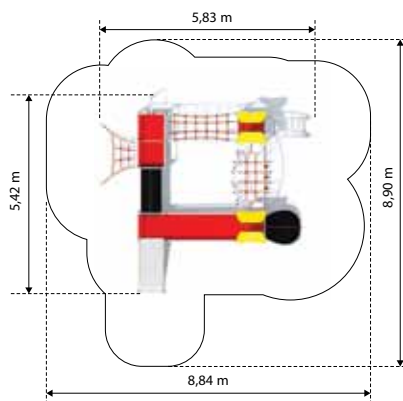

DRAGON FRUIT GM444401-T

Age: 3-15 Years
Height: 3.22m
Free Fall Height: 2m
Area: 57.7m²
Grass Mat: 48 mats
Edge Length: 31m