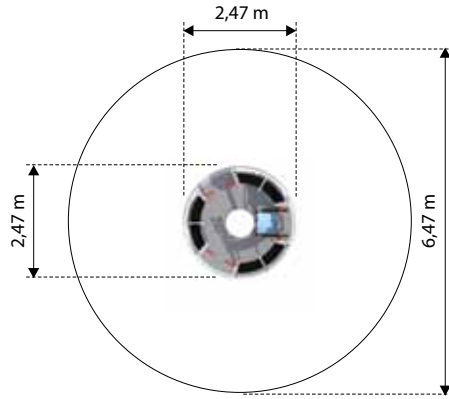

WHIRLPOOL GM0621

Age: 2+ Years
Height: 0.79m
Free Fall Height: 0.79m
Area: 32.9m²
Grass Mat: 32 mats
Edge Length: 20.3m