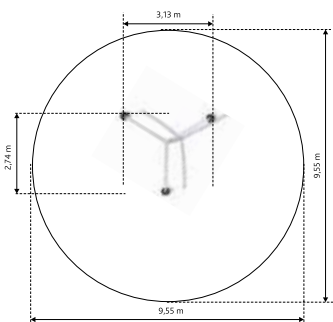

Age: 2+ Years
 Height: 2.4m
 Free Fall Height: 1.5m
 Area: 10.5m²
 Grass Mat: 7 mats
 Edge Length: 17m

*Anti-wrap fittings are only available on flat and cradle swing seats.

GRAVITY PULL

Age: 8+ Years
 Height: 2.5m
 Free Fall Height: 1.84m
 Area: 50.3m²
 Grass Mat: 44 mats
 Edge Length: 25.1m

GRAVITY PULL 2
GM0712

GRAVITY PULL 3
GM0713

GRAVITY PULL 4
GM0714

ACTIVE

CORKSCREW

Age: 6+ Years
 Height: 2.5m
 Free Fall Height: 0.42m
 Area: 71.6m²
 Grass Mat: 61 mats
 Edge Length: 30m

CORKSCREW 2
GM0722

CORKSCREW 3
GM0723

SKY RIDER 20M GM2001-20

Age: 4+ Years
Height: 4.13m
Free Fall Height: 1.58m
Area: 97.1m²
Grass Mat: 34 mats
Edge Length: 56.4m

SKY RIDER 25M GM2001-25

Area: 117.2m²
Grass Mat: 38 mats
Edge Length: 66.4m