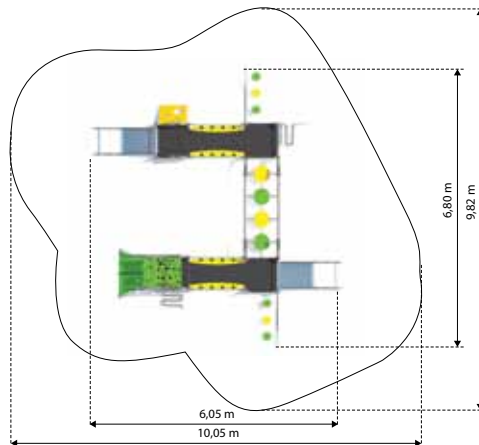

SNAPDRAGON K541

Age: 3-15 Years
Height: 2.85m
Free Fall Height: 0.9m
Area: 43.3m²
Grass Mat: 60 mats
Edge Length: 32m