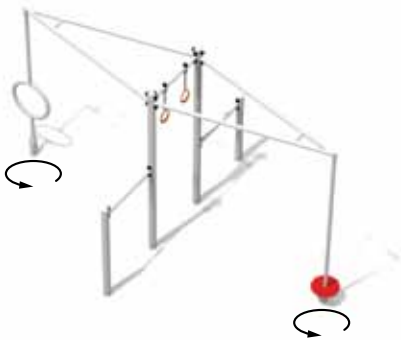

**AVOCADO
GM42607**

Age: 3-15 Years
 Height: 3.16m
 Free Fall Height: 1.98m
 Area: 55.1m²
 Grass Mat: 51 mats
 Edge Length: 30.3m

GOLDEN DELICIOUS GM445556

Age: 3-15 Years
 Height: 3.16m
 Free Fall Height: 1.98m
 Area: 93m²
 Grass Mat: 82 mats
 Edge Length: 45.5m

PINEAPPLE GM424402-T

Age: 3-15 Years
 Height: 2.86m
 Free Fall Height: 2m
 Area: 36.4m²
 Grass Mat: 36 mats
 Edge Length: 24m

DRAGON FRUIT GM444401-T

Age: 3-15 Years
 Height: 3.22m
 Free Fall Height: 2m
 Area: 57.7m²
 Grass Mat: 48 mats
 Edge Length: 31m

**GUAVA
GM3400**

Age: 3-15 Years
 Height: 2.16m
 Free Fall Height: 1.65m
 Area: 27.6m²
 Grass Mat: 30 mats
 Edge Length: 19.9m

**BLACKBERRY
GM41423-T**

Age: 3-15 Years
 Height: 1.8m
 Free Fall Height: 1.8m
 Area: 28.7m²
 Grass Mat: 26 mats
 Edge Length: 22.4m