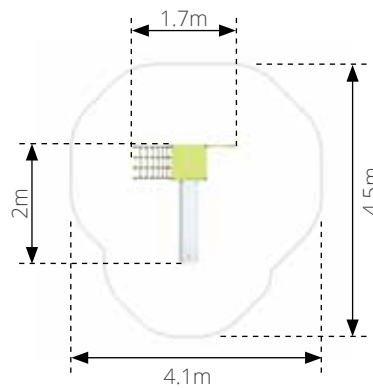

**SUNFLOWER
K441**

Age: 3-15 Years
 Height: 0.45m
 Free Fall Height: 0.46m
 Area: 9.6m²
 Grass Mat: 11 mats
 Edge Length: 11m

THEMED PLAY

MULTIPLAY
PAGE 14

TALK TUBES
PAGE 15

ROCKING
PAGE 17

IMAGINATION is a fundamental part of childhood and playing. Play spaces can transform and become anything or anywhere. Our themed products are to help the child create the scene.

SQUIRREL 1502

Age: 2-6 Years
 Height: 2.5m
 Free Fall Height: 0.7m
 Area: 42.5m²
 Grass Mat: 39 mats
 Edge Length: 23.9m

FOX 1503

Age: 2-6 Years
 Height: 2.5m
 Free Fall Height: 0.7m
 Area: 40.1m²
 Grass Mat: mats
 Edge Length: 24.3m

BADGER 1504

Age: 2-6 Years
 Height: 2.5m
 Free Fall Height: 0.7m
 Area: 28.7m²
 Grass Mat: 27 mats
 Edge Length: 19.5m

WISE OAK 1506

Age: 2-6 Years
 Height: 2.5m
 Free Fall Height: 0.7m
 Area: 14.2m²
 Grass Mat: 15 mats
 Edge Length: 13.75m