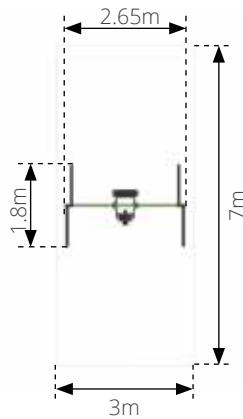

1 BAY A-SWING

2500 - 2x Cradle Seat
2498 - 2x Flat Seat
2501 - Basket

Age: 2+ Years
Height: 2.4m
Free Fall Height: 1.5 m
Area: 21m²
Grass Mat: 14 mats
Edge Length: 20m

1 BAY BUDDY SWING

2503

Age: 2+ Years
 Height: 2.4m
 Free Fall Height: 1.3m
 Area: 21m²
 Grass Mat: 14 mats
 Edge Length: 20m