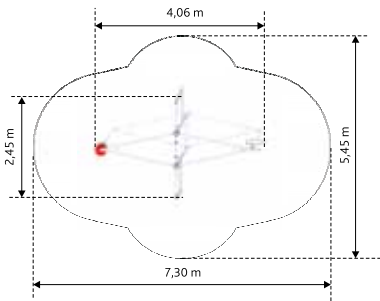

PINEAPPLE GM424402-T

Age: 3-15 Years
 Height: 2.86m
 Free Fall Height: 2m
 Area: 36.4m²
 Grass Mat: 36 mats
 Edge Length: 24m

DRAGON FRUIT GM444401-T

Age: 3-15 Years
 Height: 3.22m
 Free Fall Height: 2m
 Area: 57.7m²
 Grass Mat: 48 mats
 Edge Length: 31m

**GUAVA
GM3400**

Age: 3-15 Years
 Height: 2.16m
 Free Fall Height: 1.65m
 Area: 27.6m²
 Grass Mat: 30 mats
 Edge Length: 19.9m

**BLACKBERRY
GM41423-T**

Age: 3-15 Years
 Height: 1.8m
 Free Fall Height: 1.8m
 Area: 28.7m²
 Grass Mat: 26 mats
 Edge Length: 22.4m

**STRAWBERRY
GM424401-T**

Age: 3-15 Years
 Height: 1.8m
 Free Fall Height: 1.8m
 Area: 31.8m²
 Grass Mat: 28 mats
 Edge Length: 22.7m

**MANGO
GM41413-T**

Age: 3-15 Years
 Height: 1.8m
 Free Fall Height: 0.9m
 Area: 25.9m²
 Grass Mat: 20 mats
 Edge Length: 19.5m