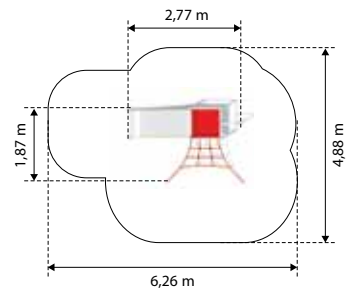

**GUAVA
GM3400**

Age: 3-15 Years
 Height: 2.16m
 Free Fall Height: 1.65m
 Area: 27.6m²
 Grass Mat: 30 mats
 Edge Length: 19.9m

**BLACKBERRY
GM41423-T**

Age: 3-15 Years
 Height: 1.8m
 Free Fall Height: 1.8m
 Area: 28.7m²
 Grass Mat: 26 mats
 Edge Length: 22.4m

**STRAWBERRY
GM424401-T**

Age: 3-15 Years
 Height: 1.8m
 Free Fall Height: 1.8m
 Area: 31.8m²
 Grass Mat: 28 mats
 Edge Length: 22.7m

**MANGO
GM41413-T**

Age: 3-15 Years
 Height: 1.8m
 Free Fall Height: 0.9m
 Area: 25.9m²
 Grass Mat: 20 mats
 Edge Length: 19.5m

**CLEMENTINE
GM41411-T**

Age: 3-15 Years
 Height: 1.8m
 Free Fall Height: 0.9m
 Area: 18.6m²
 Grass Mat: 18 mats
 Edge Length: 16.6m

**JAZZ
GM41412-T**

Age: 3-15 Years
 Height: 1.8m
 Free Fall Height: 0.9m
 Area: 24.3m²
 Grass Mat: 23 mats
 Edge Length: 18.9m

TANGERINE 1203

Age: 4-12 Years
 Height: 2.2m
 Free Fall Height: 2.1m
 Area: 37.2m²
 Grass Mat: 31 mats
 Edge Length: 23.6m

GOOSEBERRY 1301

Age: 4-10 Years
 Height: 3.64m
 Free Fall Height: 1.73m
 Area: 53.2m²
 Grass Mat: 43 mats
 Edge Length: 27.8m