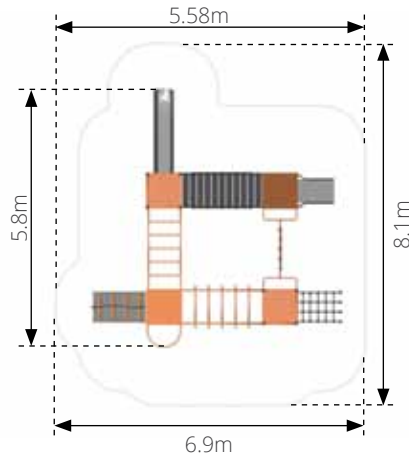

GOOSEBERRY 1301

Age: 4-10 Years
Height: 3.64m
Free Fall Height: 1.73m
Area: 53.2m²
Grass Mat: 43 mats
Edge Length: 27.8m