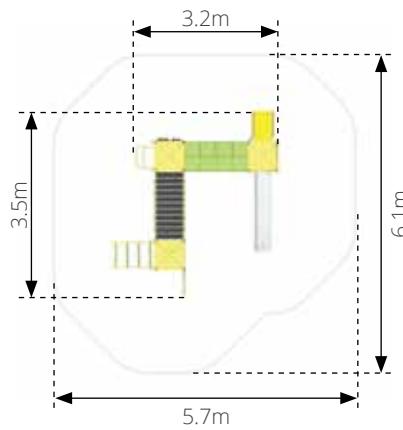

BADGER 1504

Age: 2-6 Years
Height: 2.5m
Free Fall Height: 0.7m
Area: 28.7m²
Grass Mat: 27 mats
Edge Length: 19.5m