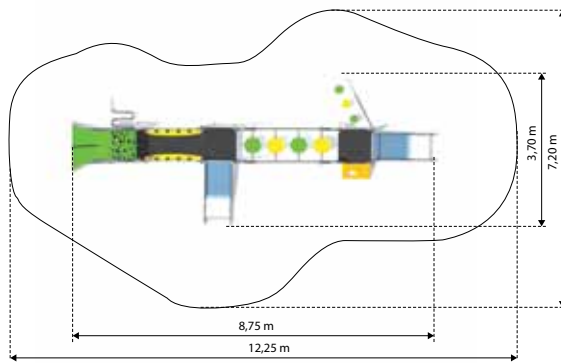

ORCHID K521

Age: 3-15 Years
 Height: 2.85m
 Free Fall Height: 0.9m
 Area: 40.1m²
 Grass Mat: 30 mats
 Edge Length: 24m

**CACTUS
K522**

Age: 3-15 Years
 Height: 2.85m
 Free Fall Height: 0.9m
 Area: 44.8m²
 Grass Mat: 44 mats
 Edge Length: 24.3m

**LILY
K523**

Age: 3-15 Years
 Height: 2.85m
 Free Fall Height: 0.9m
 Area: 53.4m²
 Grass Mat: 46 mats
 Edge Length: 26.9m

**ZINNIA
K531**

Age: 3-15 Years
 Height: 2.85m
 Free Fall Height: 0.9m
 Area: 61.3m²
 Grass Mat: 51 mats
 Edge Length: 29.3m

CASSINIA K532

Age: 3-15 Years
 Height: 2.85m
 Free Fall Height: 0.9m
 Area: 61.8m²
 Grass Mat: 60 mats
 Edge Length: 32.2m

SNAPDRAGON K541

Age: 3-15 Years
 Height: 2.85m
 Free Fall Height: 0.9m
 Area: 43.3m²
 Grass Mat: 60 mats
 Edge Length: 32m

ABELIA K202

Age: 1-6 Years
 Height: 1m
 Free Fall Height: 0.8m
 Area: 12.1m²
 Grass Mat: 10 mats
 Edge Length: 14.7m

MIKANIA K303a

Age: 2-8 Years
 Height: 2.5m
 Free Fall Height: 1.3m
 Area: 34.5m²
 Grass Mat: 30 mats
 Edge Length: 24.2m