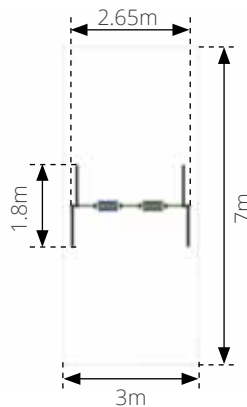

2502 - 2x Flat Seat & 1x Basket
2490 - 2x Flat Seat & 2x Cradle
2486 - 4x Flat Seat
2483 - 4x Cradle Seat

Age: 2+ Years
Height: 2.4m
Free Fall Height: 1.5 m
Area: 41m²
Grass Mat: 28 mats
Edge Length: 25.8m

1 BAY A-SWING

2500 - 2x Cradle Seat
2498 - 2x Flat Seat
2501 - Basket

Age: 2+ Years
Height: 2.4m
Free Fall Height: 1.5 m
Area: 21m²
Grass Mat: 14 mats
Edge Length: 20m

1 BAY BUDDY SWING

2503

Age: 2+ Years
 Height: 2.4m
 Free Fall Height: 1.3m
 Area: 21m²
 Grass Mat: 14 mats
 Edge Length: 20m