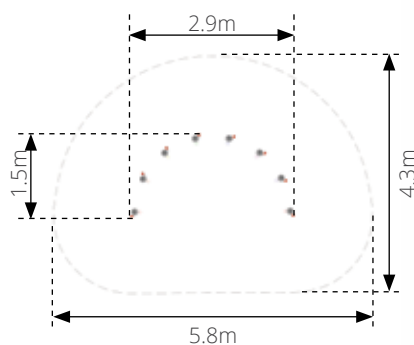

ACCESSIBLE

BUTTERFLY IP16

Age: 3+ Years
 Height: 0.55m
 Free Fall Height: 1.2m
 Area: 16.1m²
 Grass Mat: 4 mats
 Edge Length: 14.6m

ALPS
GM495503

Age: 2-12Years
 Height: 2.3m
 Free Fall Height: 1.2m
 Area: 92.6m²
 Grass Mat: 80 mats
 Edge Length: 40.9m

HIMALAYAS
GM495506

Age: All Ages Years
 Height: 3.16m
 Free Fall Height: 2m
 Area: 177m²
 Grass Mat: 142 mats
 Edge Length: 60.1m

ACCESSIBLE

CHIMES CASCADE IP414

Age: 3+ Years
Height: 1.4m

Recommended usable space

ORB ROCKER IP17

Age: 3+ Years
Height: 0.8m
Free Fall Height: 0.8m
Area: 13.3m²
Grass Mat: 13 mats
Edge Length: 12.9m

ORBS IP05

Age: All Ages
Height: 0.8m
Free Fall Height: 0.8m
Area: 4.33m²
Grass Mat: 2 mats
Edge Length: 7.4m