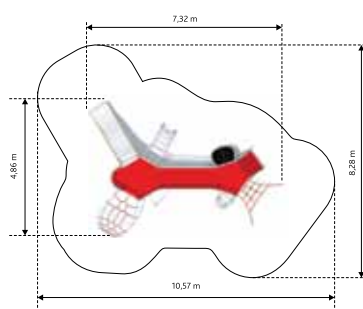

**PEACH
GM41002**

Age: 3-15 Years
 Height: 2.16m
 Free Fall Height: 1.95m
 Area: 39.5m²
 Grass Mat: 35 mats
 Edge Length: 28.8m

**APRICOT
GM424503**

Age: 3-15 Years
 Height: 2.35m
 Free Fall Height: 1.7m
 Area: 50.8m²
 Grass Mat: 45 mats
 Edge Length: 28.7m

**PLUM
GM424505**

Age: 3-15 Years
 Height: 2.36m
 Free Fall Height: 1.26m
 Area: 40.1m²
 Grass Mat: 35 mats
 Edge Length: 26.2m

**POMEGRANITE
GM425601**

Age: 3-15 Years
 Height: 2.43m
 Free Fall Height: 1.98m
 Area: 54.8m²
 Grass Mat: 49 mats
 Edge Length: 31m

**HONEYDEW
GM425605**

Age: 3-15 Years
 Height: 2.54m
 Free Fall Height: 1.44m
 Area: 56.9m²
 Grass Mat: 54 mats
 Edge Length: 32.1m

**GALA
GM425605d**

Age: 3-15 Years
 Height: 3.95m
 Free Fall Height: 1.44m
 Area: 58.7m²
 Grass Mat: 57 mats
 Edge Length: 32.6m

**AVOCADO
GM42607**

Age: 3-15 Years
 Height: 3.16m
 Free Fall Height: 1.98m
 Area: 55.1m²
 Grass Mat: 51 mats
 Edge Length: 30.3m

GOLDEN DELICIOUS GM445556

Age: 3-15 Years
 Height: 3.16m
 Free Fall Height: 1.98m
 Area: 93m²
 Grass Mat: 82 mats
 Edge Length: 45.5m