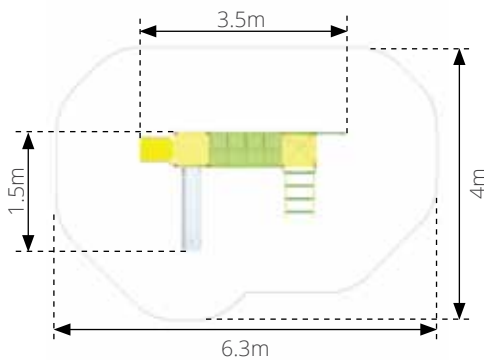

BADGER 1504

Age: 2-6 Years
 Height: 2.5m
 Free Fall Height: 0.7m
 Area: 28.7m²
 Grass Mat: 27 mats
 Edge Length: 19.5m

WISE OAK 1506

Age: 2-6 Years
 Height: 2.5m
 Free Fall Height: 0.7m
 Area: 14.2m²
 Grass Mat: 15 mats
 Edge Length: 13.75m

HEDGEHOG 🐾

1505

Age: 2-6 Years
 Height: 2.5m
 Free Fall Height: 0.7m
 Area: 23.4m²
 Grass Mat: 24 mats
 Edge Length: 18m

FLOWER TALK TUBES 🌸

3301

Age: 2-6 Years
 Height: 1.36m

SIT-IN SPRINGY FS2016

Age: 2-6 Years
 Height: 0.77m
 Free Fall Height: 0.45m
 Area: 5.57m²
 Grass Mat: 2 mats
 Edge Length: 8.4m

FEATURE: NAUTICAL THEME

PIRATE SHIP 1405

- Age: 4-11 Years
- Height: 3.45m
- Free Fall Height: 1.8m
- Area: 41.2m²
- Grass Mat: 38 mats
- Edge Length: 24.7m

**WAVE ROCKER
FISESURF**

Age: 2+ Years
 Height: 0.39m
 Free Fall Height: 0.39m
 Area: 7.4m²
 Grass Mat: 8 mats
 Edge Length: 9.95m