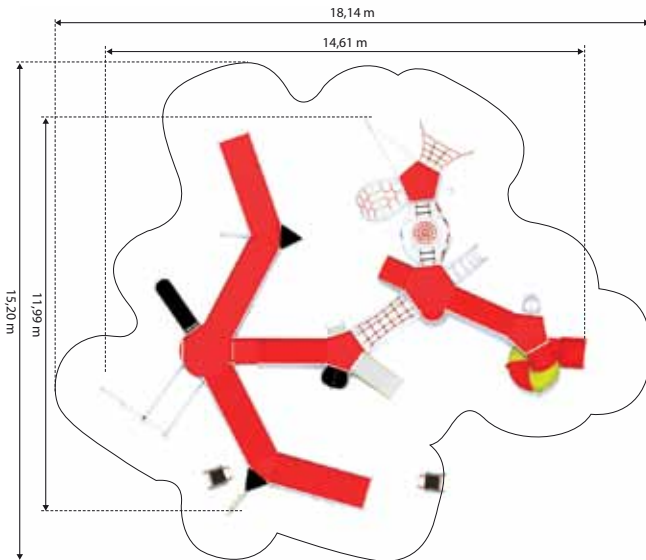

HIMALAYAS
GM495506

Age: All Ages Years
Height: 3.16m
Free Fall Height: 2m
Area: 177m²
Grass Mat: 142 mats
Edge Length: 60.1m