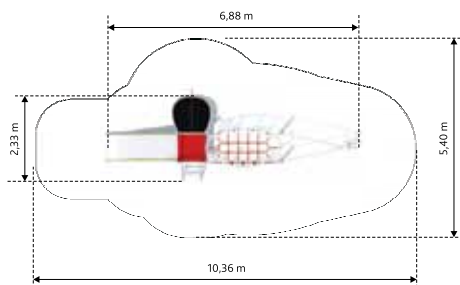

**PEAR
GM41601**

Age: 3-15 Years
 Height: 2.43m
 Free Fall Height: 1.26m
 Area: 38.2m²
 Grass Mat: 33 mats
 Edge Length: 24.9m

**BANANA
GM42609-2**

Age: 3-15 Years
 Height: 4.08m
 Free Fall Height: 1.95m
 Area: 41.2m²
 Grass Mat: 36 mats
 Edge Length: 24.4m

Available without roof

**ORANGE
GM42609-3**

Age: 3-15 Years
 Height: 3.08m
 Free Fall Height: 1.95m
 Area: 42.8m²
 Grass Mat: 37 mats
 Edge Length: 25.3m

Available with roof

**SATSUMA
GM424501**

Age: 3-15 Years
 Height: 2.35m
 Free Fall Height: 1.98m
 Area: 54.1m²
 Grass Mat: 52 mats
 Edge Length: 31.4m

**PEACH
GM41002**

Age: 3-15 Years
 Height: 2.16m
 Free Fall Height: 1.95m
 Area: 39.5m²
 Grass Mat: 35 mats
 Edge Length: 28.8m

**APRICOT
GM424503**

Age: 3-15 Years
 Height: 2.35m
 Free Fall Height: 1.7m
 Area: 50.8m²
 Grass Mat: 45 mats
 Edge Length: 28.7m