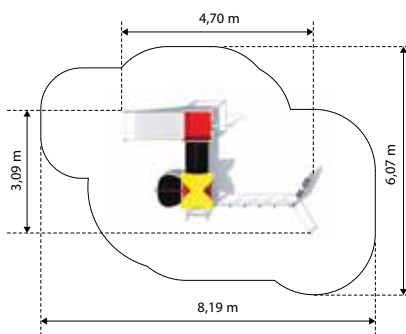

**AVOCADO
GM42607**

Age: 3-15 Years
 Height: 3.16m
 Free Fall Height: 1.98m
 Area: 55.1m²
 Grass Mat: 51 mats
 Edge Length: 30.3m

GOLDEN DELICIOUS GM445556

Age: 3-15 Years
 Height: 3.16m
 Free Fall Height: 1.98m
 Area: 93m²
 Grass Mat: 82 mats
 Edge Length: 45.5m

PINEAPPLE GM424402-T

Age: 3-15 Years
 Height: 2.86m
 Free Fall Height: 2m
 Area: 36.4m²
 Grass Mat: 36 mats
 Edge Length: 24m

DRAGON FRUIT GM444401-T

Age: 3-15 Years
 Height: 3.22m
 Free Fall Height: 2m
 Area: 57.7m²
 Grass Mat: 48 mats
 Edge Length: 31m