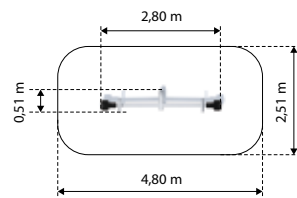

SKY RIDER 30M GM-2001-30

Area: 137.1m²
Grass Mat: 41 mats
Edge Length: 76.4m

HUBBLE GM1652

Age: 2-8 Years
Height: 1.13m
Free Fall Height: 0.91m
Area: 25.7m²
Grass Mat: 20 mats
Edge Length: 19.1m

DIPPER GM1652-T

Age: 2-8 Years
Height: 0.9m
Free Fall Height: 0.9m
Area: 11.8m²
Grass Mat: 10 mats
Edge Length: 13.8m

MILKY WAY GM0701-T

Age: 3-15 Years
Height: 3m
Free Fall Height: 1.93m
Area: 29.2m²
Grass Mat: 28 mats
Edge Length: 19.2m