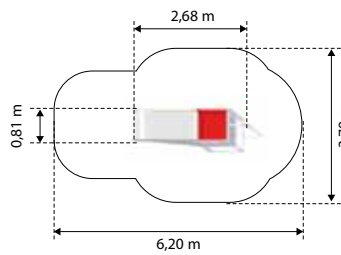

**CLEMENTINE
GM41411-T**

Age: 3-15 Years
Height: 1.8m
Free Fall Height: 0.9m
Area: 18.6m²
Grass Mat: 18 mats
Edge Length: 16.6m