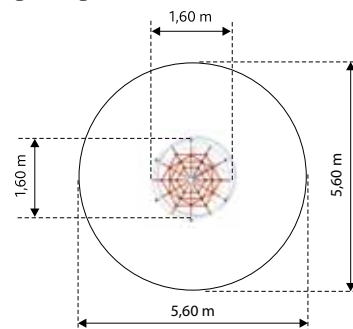

Age: 2-8 Years
Height: 0.9m
Free Fall Height: 0.9m
Area: 11.8m²
Grass Mat: 10 mats
Edge Length: 13.8m

MILKY WAY GM0701-T

Age: 3-15 Years
Height: 3m
Free Fall Height: 1.93m
Area: 29.2m²
Grass Mat: 28 mats
Edge Length: 19.2m

ANDROMEDA GM0704

Age: 3-15 Years
Height: 3m
Free Fall Height: 1.93m
Area: 29.2m²
Grass Mat: 28 mats
Edge Length: 19.2m

SOMBROERO GM0702

Age: 3-15 Years
Height: 2m
Free Fall Height: 1.33m
Area: 24.6m²
Grass Mat: 24 mats
Edge Length: 17.6m