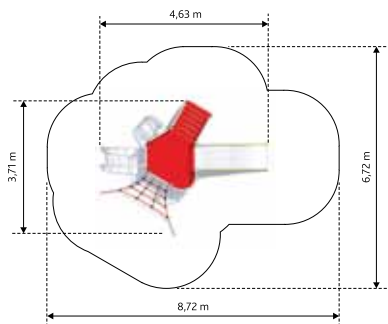

**GRAPE
GM41401**

Age: 3-15 Years
 Height: 2.36m
 Free Fall Height: 1.26m
 Area: 19.9m²
 Grass Mat: 20 mats
 Edge Length: 17.2m

**CHERRY
GM41502**

Age: 3-15 Years
 Height: 2.35m
 Free Fall Height: 1.26m
 Area: 32.1m²
 Grass Mat: 31 mats
 Edge Length: 22.8m

**KIWI
GM41501**

Age: 3-15 Years
 Height: 2.36m
 Free Fall Height: 1.26m
 Area: 26.2m²
 Grass Mat: 25 mats
 Edge Length: 19.9m

**GRANNY SMITH
GM41602**

Age: 3-15 Years
 Height: 2.36m
 Free Fall Height: 1.26m
 Area: 32.2m²
 Grass Mat: 30 mats
 Edge Length: 23m

**PEAR
GM41601**

Age: 3-15 Years
 Height: 2.43m
 Free Fall Height: 1.26m
 Area: 38.2m²
 Grass Mat: 33 mats
 Edge Length: 24.9m

**BANANA
GM42609-2**

Age: 3-15 Years
 Height: 4.08m
 Free Fall Height: 1.95m
 Area: 41.2m²
 Grass Mat: 36 mats
 Edge Length: 24.4m