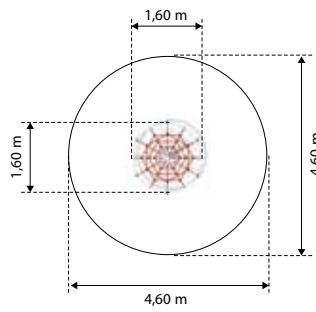

**HEVELLYN
GM0701-T**

Age: 3-15 Years
Height: 2.02m
Free Fall Height: 1.3m
Area: 16.6m²
Grass Mat: 18 mats
Edge Length: 14.5m