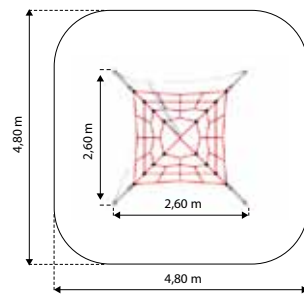

BEN NEVIS W104

Age: 3-15 Years
 Height: 3.5m
 Free Fall Height: 2.55m
 Area: 32.8m²
 Grass Mat: 24 mats
 Edge Length: 21.5m

SNOWDON W105

Age: 6-16 Years
 Height: 3m
 Free Fall Height: 3m
 Area: 76.1m²
 Grass Mat: 55 mats
 Edge Length: 34.3m

SCAFELL PIKE W103

Age: 3-15 Years
 Height: 3m
 Free Fall Height: 2.1m
 Area: 27.2m²
 Grass Mat: 24 mats
 Edge Length: 19.5m

**HEVELLYN
GM0701-T**

Age: 3-15 Years
 Height: 2.02m
 Free Fall Height: 1.3m
 Area: 16.6m²
 Grass Mat: 18 mats
 Edge Length: 14.5m

**SKIDDAW
W101**

Age: 3-15 Years
 Height: 2m
 Free Fall Height: 1.5m
 Area: 22.2m²
 Grass Mat: 20 mats
 Edge Length: 17.5m

**CADAIR IDRIS
W102**

Age: 3-15 Years
 Height: 2.7m
 Free Fall Height: 1.9m
 Area: 30.5m²
 Grass Mat: 24 mats
 Edge Length: 20.7m