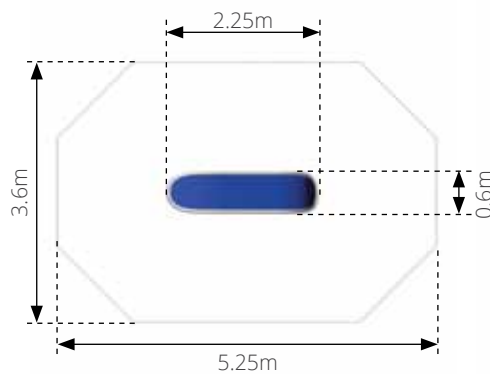

Handrail Colour

WHIRLPOOL GM0621

Age: 2+ Years
 Height: 0.79m
 Free Fall Height: 0.79m
 Area: 32.9m²
 Grass Mat: 32 mats
 Edge Length: 20.3m

CYCLONE 2101

Age: 2-16 Years
 Height: 0.8m
 Free Fall Height: 0.8m
 Area: 28.3m²
 Grass Mat: 24 mats
 Edge Length: 18.9m

ACCESSIBLE

BUTTERFLY IP16

Age: 3+ Years
 Height: 0.55m
 Free Fall Height: 1.2m
 Area: 16.1m²
 Grass Mat: 4 mats
 Edge Length: 14.6m

ALPS
GM495503

Age: 2-12Years
 Height: 2.3m
 Free Fall Height: 1.2m
 Area: 92.6m²
 Grass Mat: 80 mats
 Edge Length: 40.9m