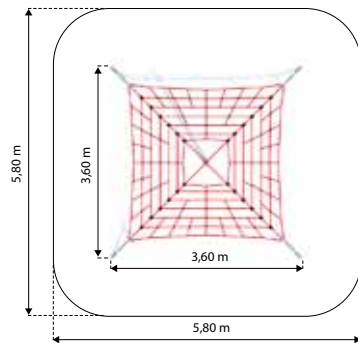

ORB ROCKER IP17

Age: 3+ Years
Height: 0.8m
Free Fall Height: 0.8m
Area: 13.3m²
Grass Mat: 13 mats
Edge Length: 12.9m

ORBS IP05

Age: All Ages
Height: 0.8m
Free Fall Height: 0.8m
Area: 4.33m²
Grass Mat: 2 mats
Edge Length: 7.4m

BEN NEVIS W104

Age: 3-15 Years
 Height: 3.5m
 Free Fall Height: 2.55m
 Area: 32.8m²
 Grass Mat: 24 mats
 Edge Length: 21.5m

SNOWDON W105

Age: 6-16 Years
 Height: 3m
 Free Fall Height: 3m
 Area: 76.1m²
 Grass Mat: 55 mats
 Edge Length: 34.3m