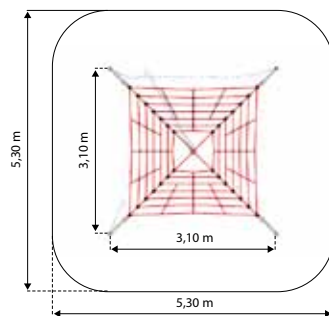

SCAFELL PIKE W103

Age: 3-15 Years
Height: 3m
Free Fall Height: 2.1m
Area: 27.2m²
Grass Mat: 24 mats
Edge Length: 19.5m