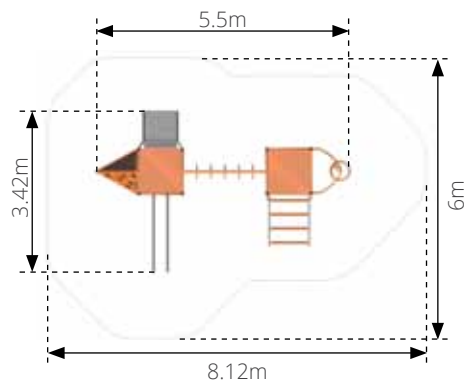

**STRAWBERRY
GM424401-T**

Age: 3-15 Years
 Height: 1.8m
 Free Fall Height: 1.8m
 Area: 31.8m²
 Grass Mat: 28 mats
 Edge Length: 22.7m

**MANGO
GM41413-T**

Age: 3-15 Years
 Height: 1.8m
 Free Fall Height: 0.9m
 Area: 25.9m²
 Grass Mat: 20 mats
 Edge Length: 19.5m

**CLEMENTINE
GM41411-T**

Age: 3-15 Years
 Height: 1.8m
 Free Fall Height: 0.9m
 Area: 18.6m²
 Grass Mat: 18 mats
 Edge Length: 16.6m

**JAZZ
GM41412-T**

Age: 3-15 Years
 Height: 1.8m
 Free Fall Height: 0.9m
 Area: 24.3m²
 Grass Mat: 23 mats
 Edge Length: 18.9m

TANGERINE 1203

Age: 4-12 Years
 Height: 2.2m
 Free Fall Height: 2.1m
 Area: 37.2m²
 Grass Mat: 31 mats
 Edge Length: 23.6m

GOOSEBERRY 1301

Age: 4-10 Years
 Height: 3.64m
 Free Fall Height: 1.73m
 Area: 53.2m²
 Grass Mat: 43 mats
 Edge Length: 27.8m

ELDERBERRY 1302

Age: 4-10 Years
 Height: 3.4m
 Free Fall Height: 1.82m
 Area: 48.8m²
 Grass Mat: 43 mats
 Edge Length: 28.2m

NECTARINE 🍷

1303

Age: 4-10 Years
 Height: 3.4m
 Free Fall Height: 1m
 Area: 29.5m²
 Grass Mat: 27 mats
 Edge Length: 21.3m