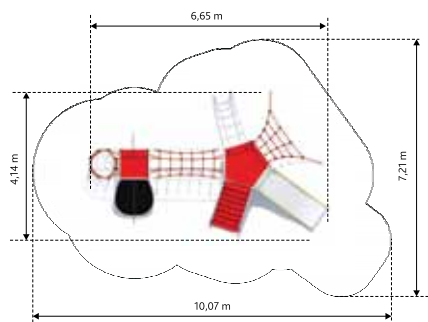

**PEAR
GM41601**

Age: 3-15 Years
 Height: 2.43m
 Free Fall Height: 1.26m
 Area: 38.2m²
 Grass Mat: 33 mats
 Edge Length: 24.9m

**BANANA
GM42609-2**

Age: 3-15 Years
 Height: 4.08m
 Free Fall Height: 1.95m
 Area: 41.2m²
 Grass Mat: 36 mats
 Edge Length: 24.4m

Available without roof

**ORANGE
GM42609-3**

Age: 3-15 Years
 Height: 3.08m
 Free Fall Height: 1.95m
 Area: 42.8m²
 Grass Mat: 37 mats
 Edge Length: 25.3m

Available with roof

**SATSUMA
GM424501**

Age: 3-15 Years
 Height: 2.35m
 Free Fall Height: 1.98m
 Area: 54.1m²
 Grass Mat: 52 mats
 Edge Length: 31.4m

**PEACH
GM41002**

Age: 3-15 Years
 Height: 2.16m
 Free Fall Height: 1.95m
 Area: 39.5m²
 Grass Mat: 35 mats
 Edge Length: 28.8m

**APRICOT
GM424503**

Age: 3-15 Years
 Height: 2.35m
 Free Fall Height: 1.7m
 Area: 50.8m²
 Grass Mat: 45 mats
 Edge Length: 28.7m