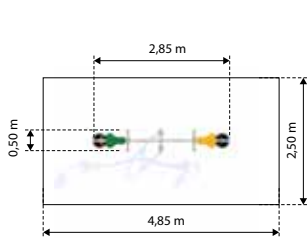

**LILY
K523**

Age: 3-15 Years
 Height: 2.85m
 Free Fall Height: 0.9m
 Area: 53.4m²
 Grass Mat: 46 mats
 Edge Length: 26.9m

**ZINNIA
K531**

Age: 3-15 Years
 Height: 2.85m
 Free Fall Height: 0.9m
 Area: 61.3m²
 Grass Mat: 51 mats
 Edge Length: 29.3m

CASSINIA K532

Age: 3-15 Years
 Height: 2.85m
 Free Fall Height: 0.9m
 Area: 61.8m²
 Grass Mat: 60 mats
 Edge Length: 32.2m

SNAPDRAGON K541

Age: 3-15 Years
 Height: 2.85m
 Free Fall Height: 0.9m
 Area: 43.3m²
 Grass Mat: 60 mats
 Edge Length: 32m

ABELIA K202

Age: 1-6 Years
 Height: 1m
 Free Fall Height: 0.8m
 Area: 12.1m²
 Grass Mat: 10 mats
 Edge Length: 14.7m

MIKANIA K303a

Age: 2-8 Years
 Height: 2.5m
 Free Fall Height: 1.3m
 Area: 34.5m²
 Grass Mat: 30 mats
 Edge Length: 24.2m