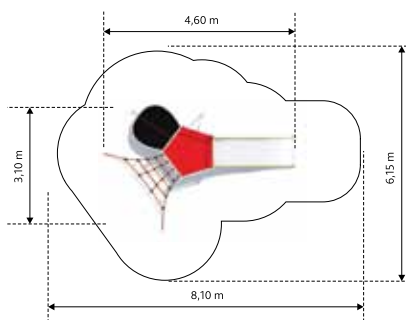

**OCTOPUS SEE-SAW
FSSOCT**

Age: 3-7 Years
 Height: 0.8m
 Free Fall Height: 0.78m
 Area: 8.5m²
 Grass Mat: 8 mats
 Edge Length: 10.6m

**DINO SIT-IN SPRINGY
FS2018**

Age: 2-6 Years
 Height: 0.75m
 Free Fall Height: 0.46m
 Area: 5.7m²
 Grass Mat: 2 mats
 Edge Length: 8.5m

**DINO SIT-ON SPRINGY
FS1015**

Age: 2-7 Years
 Height: 0.84m
 Free Fall Height: 0.49m
 Area: 5.8m²
 Grass Mat: 2 mats
 Edge Length: 8.7m

FRUIT SALAD

MULTIPLAY
PAGE 20

SLIDES
PAGE 27

SPINNING
PAGE 27

TRADITIONAL play units built to last with minimal maintenance costs.
Units offer freedom to change layouts and features to create a custom play range.

**GRAPE
GM41401**

Age: 3-15 Years
 Height: 2.36m
 Free Fall Height: 1.26m
 Area: 19.9m²
 Grass Mat: 20 mats
 Edge Length: 17.2m

**CHERRY
GM41502**

Age: 3-15 Years
 Height: 2.35m
 Free Fall Height: 1.26m
 Area: 32.1m²
 Grass Mat: 31 mats
 Edge Length: 22.8m