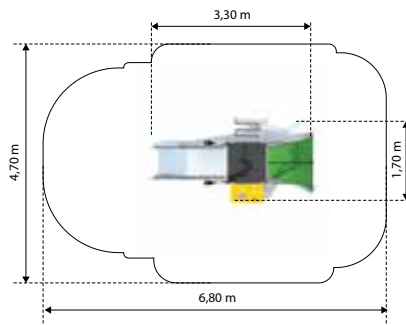

PIPER K511

Age: 2-8 Years
 Height: 2.4m
 Free Fall Height: 0.9m
 Area: 28m²
 Grass Mat: 25 mats
 Edge Length: 20.3m

FLY TRAP K512

Age: 2-8 Years
 Height: 2.8m
 Free Fall Height: 0.9m
 Area: 28m²
 Grass Mat: 25 mats
 Edge Length: 20.3m