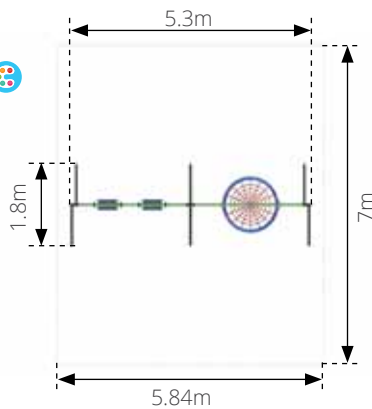

2 BAY COMBINATION A-SWING WITH ANTI-WRAP

2502 - 2x Flat Seat & 1x Basket
2490 - 2x Flat Seat & 2x Cradle
2486 - 4x Flat Seat
2483 - 4x Cradle Seat

Age: 2+ Years
Height: 2.4m
Free Fall Height: 1.5 m
Area: 41m²
Grass Mat: 28 mats
Edge Length: 25.8m