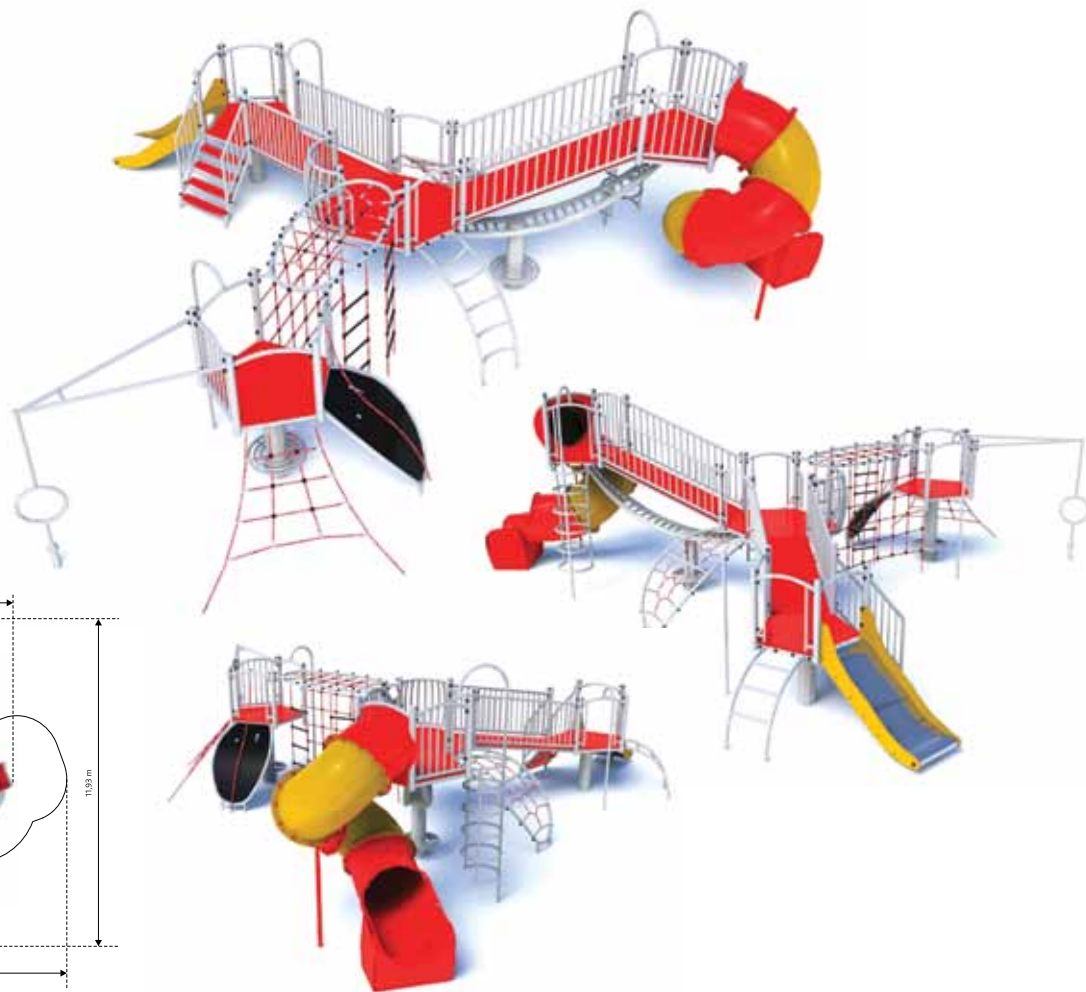

**HONEYDEW
GM425605**

Age: 3-15 Years
 Height: 2.54m
 Free Fall Height: 1.44m
 Area: 56.9m²
 Grass Mat: 54 mats
 Edge Length: 32.1m

**GALA
GM425605d**

Age: 3-15 Years
 Height: 3.95m
 Free Fall Height: 1.44m
 Area: 58.7m²
 Grass Mat: 57 mats
 Edge Length: 32.6m

**AVOCADO
GM42607**

Age: 3-15 Years
 Height: 3.16m
 Free Fall Height: 1.98m
 Area: 55.1m²
 Grass Mat: 51 mats
 Edge Length: 30.3m

GOLDEN DELICIOUS GM445556

Age: 3-15 Years
 Height: 3.16m
 Free Fall Height: 1.98m
 Area: 93m²
 Grass Mat: 82 mats
 Edge Length: 45.5m