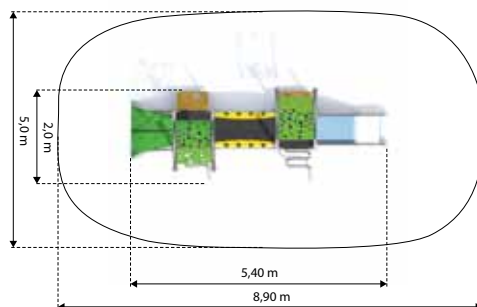

ORCHID K521

Age: 3-15 Years
Height: 2.85m
Free Fall Height: 0.9m
Area: 40.1m²
Grass Mat: 30 mats
Edge Length: 24m