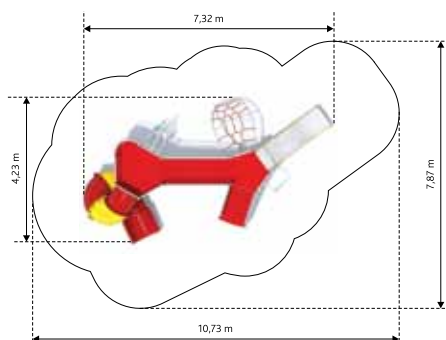

**PLUM
GM424505**

Age: 3-15 Years
 Height: 2.36m
 Free Fall Height: 1.26m
 Area: 40.1m²
 Grass Mat: 35 mats
 Edge Length: 26.2m

**POMEGRANITE
GM425601**

Age: 3-15 Years
 Height: 2.43m
 Free Fall Height: 1.98m
 Area: 54.8m²
 Grass Mat: 49 mats
 Edge Length: 31m

**HONEYDEW
GM425605**

Age: 3-15 Years
 Height: 2.54m
 Free Fall Height: 1.44m
 Area: 56.9m²
 Grass Mat: 54 mats
 Edge Length: 32.1m

**GALA
GM425605d**

Age: 3-15 Years
 Height: 3.95m
 Free Fall Height: 1.44m
 Area: 58.7m²
 Grass Mat: 57 mats
 Edge Length: 32.6m

**AVOCADO
GM42607**

Age: 3-15 Years
 Height: 3.16m
 Free Fall Height: 1.98m
 Area: 55.1m²
 Grass Mat: 51 mats
 Edge Length: 30.3m

GOLDEN DELICIOUS GM445556

Age: 3-15 Years
 Height: 3.16m
 Free Fall Height: 1.98m
 Area: 93m²
 Grass Mat: 82 mats
 Edge Length: 45.5m

PINEAPPLE GM424402-T

Age: 3-15 Years
 Height: 2.86m
 Free Fall Height: 2m
 Area: 36.4m²
 Grass Mat: 36 mats
 Edge Length: 24m

DRAGON FRUIT GM444401-T

Age: 3-15 Years
 Height: 3.22m
 Free Fall Height: 2m
 Area: 57.7m²
 Grass Mat: 48 mats
 Edge Length: 31m