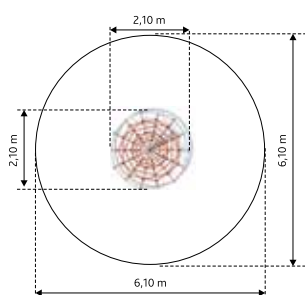

Age: 2-8 Years
Height: 0.9m
Free Fall Height: 0.9m
Area: 11.8m²
Grass Mat: 10 mats
Edge Length: 13.8m

MILKY WAY GM0701-T

Age: 3-15 Years
Height: 3m
Free Fall Height: 1.93m
Area: 29.2m²
Grass Mat: 28 mats
Edge Length: 19.2m

ANDROMEDA GM0704

Age: 3-15 Years
Height: 3m
Free Fall Height: 1.93m
Area: 29.2m²
Grass Mat: 28 mats
Edge Length: 19.2m

SOMBROERO GM0702

Age: 3-15 Years
Height: 2m
Free Fall Height: 1.33m
Area: 24.6m²
Grass Mat: 24 mats
Edge Length: 17.6m