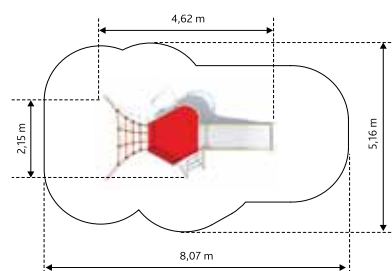

**GRAPE
GM41401**

Age: 3-15 Years
 Height: 2.36m
 Free Fall Height: 1.26m
 Area: 19.9m²
 Grass Mat: 20 mats
 Edge Length: 17.2m

**CHERRY
GM41502**

Age: 3-15 Years
 Height: 2.35m
 Free Fall Height: 1.26m
 Area: 32.1m²
 Grass Mat: 31 mats
 Edge Length: 22.8m

**KIWI
GM41501**

Age: 3-15 Years
 Height: 2.36m
 Free Fall Height: 1.26m
 Area: 26.2m²
 Grass Mat: 25 mats
 Edge Length: 19.9m

**GRANNY SMITH
GM41602**

Age: 3-15 Years
 Height: 2.36m
 Free Fall Height: 1.26m
 Area: 32.2m²
 Grass Mat: 30 mats
 Edge Length: 23m