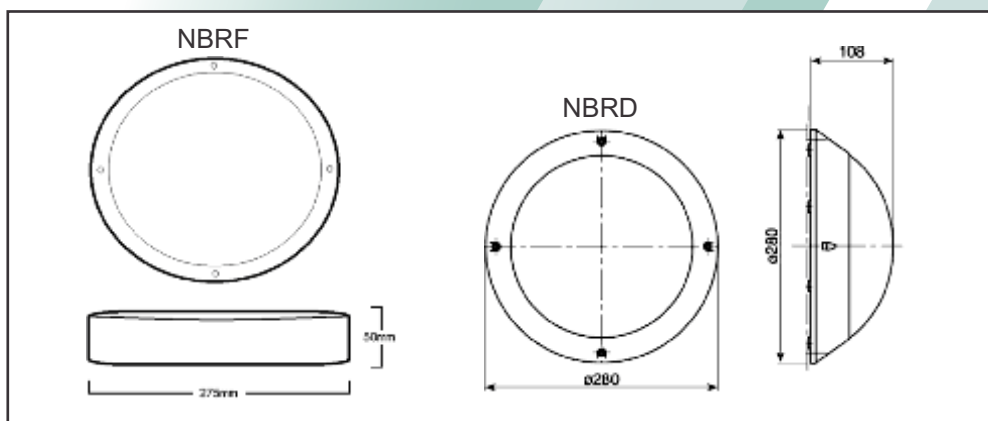

Diffuser: Injection-moulded, one-piece non- discolouring high impact and thermal resistance UV stabilized with high impact acrylic diffuser smooth interior and exterior opal visor, to SASS specifications.

Gasket: Captive silicone gasket provides seal for outdoor use. Ideal for wet or dust locations.

Lamp holder: Only G24-d compact type fluorescent lamps are suitable.

Control Gear: 230 V/50 Hz magnetic switch start ballast or electronic control gear and capacitors are used with terminal block suitable for 4 mm²

Note: Lightning Protection: All electronic products such as light fittings and computers are subject to violent destruction when struck by lightning. An independent lightning protection device, well earthed, needs to be inserted in the supply line before the lighting circuit, where any electronic control gear is used in light fittings. Control gear damaged by lightning is not covered under guarantee.

Lamps: The bulkhead can be supplied with 18W or 26W compact fluorescent lamps as well as with 15W or 24W LED modules.

Screws: Captive stainless-steel screws operate through the diffuser flange for easy location.

Conduit entry: 20mm entry is provided at the back of the bulkhead.

Emergency Mode: Emergency backup available on request.

Ingress Protection: IP65

Photometric Data: Photometric files available on request.

Warranty: 1 Year

Model Name	Wattage	Dimensions		Mass (Kg)
		Diameter (mm)	Height (mm)	
NBRF 1x18W CFL	18W	275	50	1.3
NBRF 2x18W CFL	36W	275	50	1.6
NBRF 1x26W CFL	26W	275	50	1.65
NBRD 1x18W CFL	18W	280	108	1.01
NBRD 2x18W CFL	36W	280	108	1.09
NBRD 1x26W CFL	26W	280	108	1.10
NBRD 15W LED (4000K)	15W	280	108	1.13
NBRD 24W LED (4000K)	24W	280	108	1.15

Nordland reserves the right to change any specification or design without prior notice.

Tel: 011 662-4300 | Fax 011 662-4319 | sales@nordland.co.za | www.nordland-lighting.com

NORDLAND LIGHTING