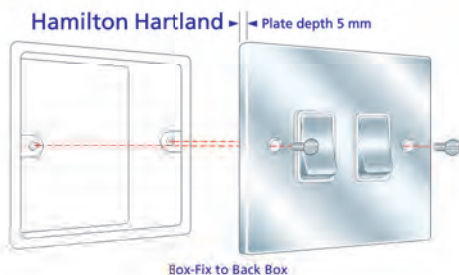

Quality Accessories on Stylish Slim Plates

A range of sleek and stylish accessories with slim front plates to complement today's interiors. This attractive range is available in nine elegant finishes with complementary switch insert finishes.

- Slim, sleek and stylish
- Nine elegant finishes with complementary switch insert finishes
- Standard box-fix electrical accessories
- Grid Fix and Euro Fix options are also available (see separate GRID-IT and EuroFix sections)

77 T21