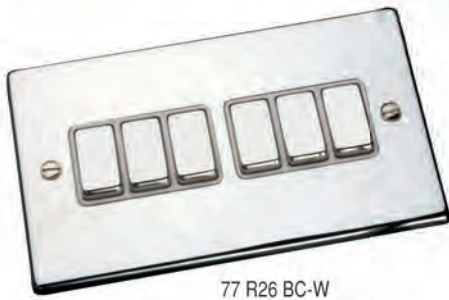

Rocker Switches

77 R26 BC-W

Nominal Plate Size:
88 x 88 mm
Minimum Wall Box
Depth: 25 mm
Technical Insert
Reference: **R21**
Product Code

Nominal Plate Size:
88 x 88 mm
Minimum Wall Box
Depth: 25 mm
Technical Insert
Reference: **R22**
Product Code

Nominal Plate Size:
88 x 88 mm
Minimum Wall Box
Depth: 25 mm
Technical Insert
Reference: **R23**
Product Code

Nominal Plate Size:
144 x 85 mm
Minimum Wall Box
Depth: 25 mm
Technical Insert
Reference: **R24**
Product Code

Nominal Plate Size:
144 x 85 mm
Minimum Wall Box
Depth: 25 mm
Technical Insert
Reference: **R26**
Product Code