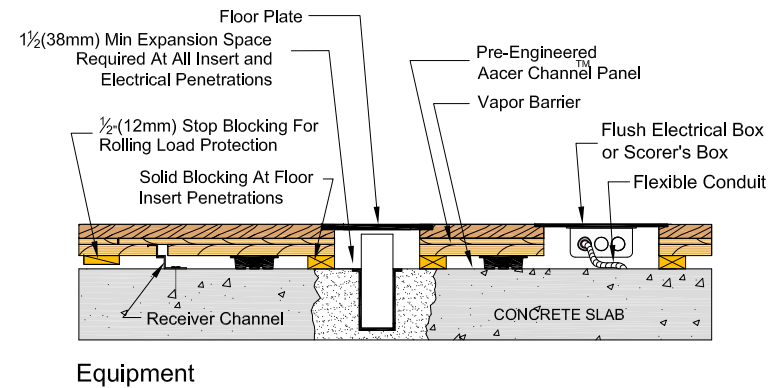

AacerChannel®

Resilient Pad Options*	Pad Description	Profile Height (H*)
	3/4" (19mm) Tri-Power Pad, Available in 3 ASTM Harnesses - 50, 60, 70	2 1/2" (63mm)
	3/4" (19mm) Aacer Flex	2 1/2" (63mm)

* Refer to key for pad options and system heights