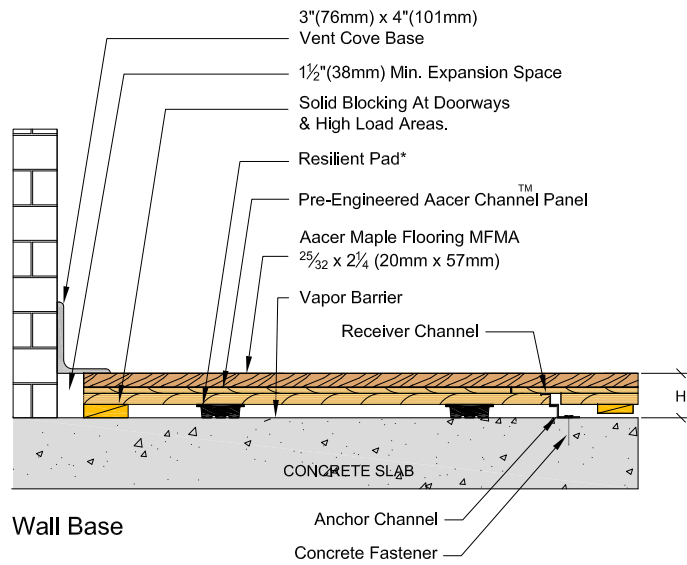

AacerChannel®

Resilient Pad Options*	Pad Description	Profile Height (H*)
	3/4" (19mm) Tri-Power Pad, Available in 3 ASTM Harnesses - 50, 60, 70	2 1/2" (63mm)
	3/4" (19mm) Aacer Flex	2 1/2" (63mm)

* Refer to key for pad options and system heights