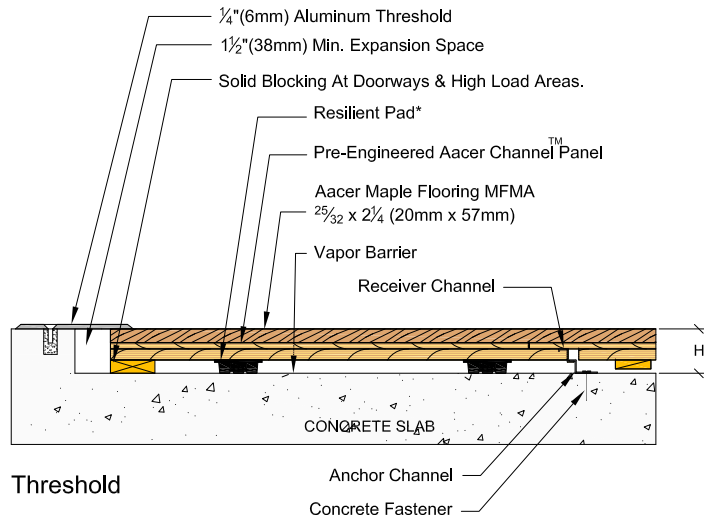

AacerChannel®

Resilient Pad Options*	Pad Description	Profile Height (H*)
	3/4" (19mm) Tri-Power Pad, Available in 3 ASTM Harnesses - 50, 60, 70	2 1/2" (63mm)
	3/4" (19mm) Aacer Flex	2 1/2" (63mm)

* Refer to key for pad options and system heights