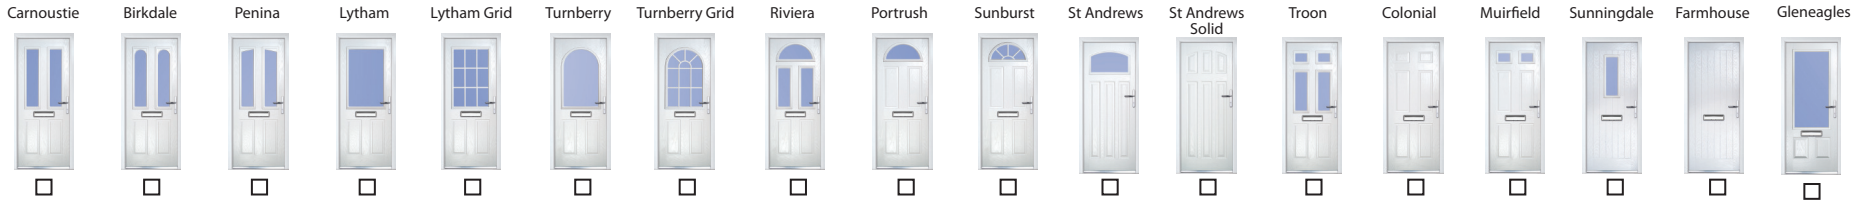

Composite Doors

Overall width mm
Overall height mm

S/Screen width mm height mm
QUOTE Overlight height mm **ORDER**

Customer Name F Sch. - -
Client Name Job No.
Week Req. Signature

SBD Upgrade

(Upgrade includes: laminated glass and TS008 letterplate where applicable)