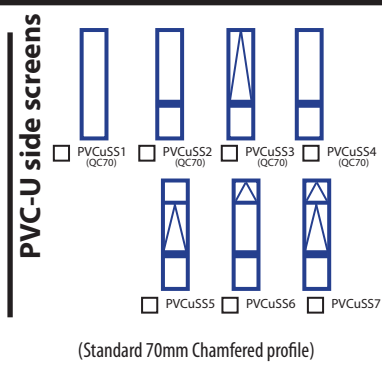

Composite Doors

Overall width mm
Overall height mm

S/Screen width mm height mm
QUOTE Overlight height mm **ORDER**

Customer Name F Sch. - -
Client Name Job No.
Week Req. Signature

SBD Upgrade

(Upgrade includes: laminated glass and TS008 letterplate where applicable)

10 Day Lead Time - Standard, Premium and RAL Colours

10 Day Lead Time - Both sides or White Internally

Standard colours

- White
- Red
- Green
- Blue
- Black
- Anthracite Grey
- Golden Oak
- Rosewood

Premium colours