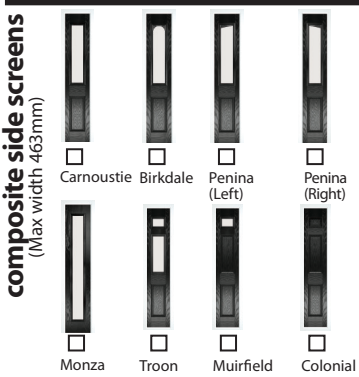

Composite Doors

Overall width mm
Overall height mm

S/Screen width mm height mm
QUOTE Overlight height mm **ORDER**

Customer Name F Sch. - -
Client Name Job No.
Week Req. Signature

SBD Upgrade

(Upgrade includes: laminated glass and TS008 letterplate where applicable)

Please Note: The colour on SBD TS008 letterplate may differ to other furniture.

Obscure Glass Options

- Minster™
- Cotswold™
- Satin
- Stippolyte™

frame colour (Special Foil and Special RAL Subject to 25 day lead time)

HINGES - adjustable (N.B. Distance from hinge to profile edge 40mm)

Bar handles - only available in Satin

550mm (AV only) Both Sides
 720mm (AV only) Outside Only
 1400mm (Heritage only) Contemporary range only

10 Day Lead Time - Standard, Premium and RAL Colours

10 Day Lead Time - Both sides or White Internally

Standard colours

- White
- Red
- Green
- Blue
- Black
- Anthracite Grey
- Golden Oak
- Rosewood

Premium colours