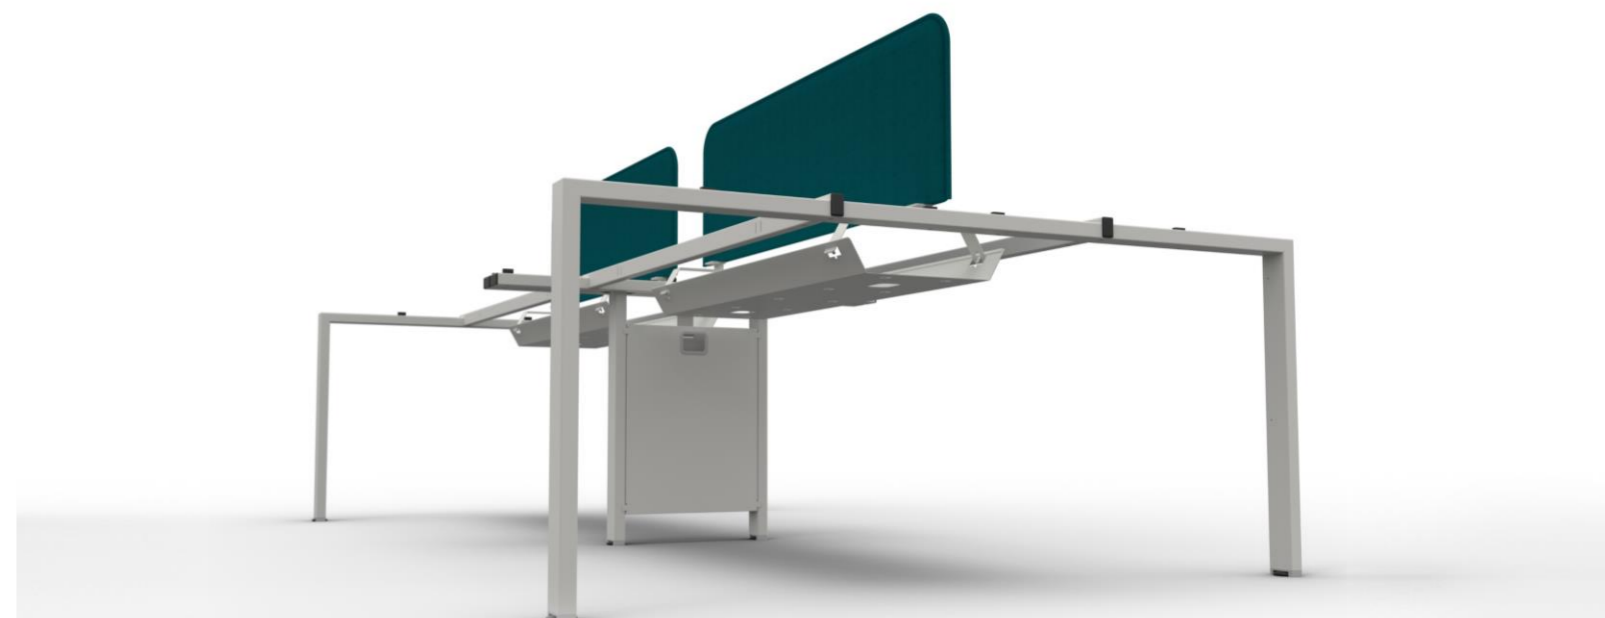

**Alchemy**

Essence 4 person bench.

Essence is available as a single desk or linear bench, simple tubular legs & beams interlock to create a robust underframe. Work surfaces bolt directly to the frame & a suspended cable tray provides efficient cable management. The full Alchemy screen ranges bolt directly to the under frame – simple.

When all you require is a simple cost effective bench, Essence is a great solution.

Essence desk & return including modesty panel with Exo task chair & Elixir mesh back chair.

Single Essence desk with Elixir mesh back chair.

Essence is conceived as a bench but adapts seamlessly into single desks, desk with returns & back to back desks. Simplicity of form & construction also delivers classic lines making the Essence desk options fit for any environment.

Cables are carried from the floor to the under desk cable tray via a cable spine or magnetic cable riser that simply fits to the desk leg. The desk can be fitted with a modesty panel or left open.

2 person back to back Essence bench with Particle screen & Ether mesh back task chairs.