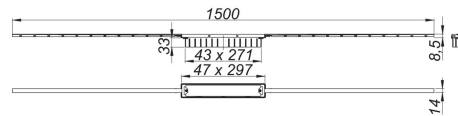

21. November 2019

DALLMER**shower channel CeraFloor Individual red gold matt, 800-1500****mm**

Product No. **537645**
 EAN: 4001636537645
 Discount: 11

for installation with drain body CeraFlex, CeraFlex Plan, CeraFlex vertical, DallFlex, DallFlex Plan, DallFlex vertical and shower underlay DallFlex Floor, DallFlex Floor Plan. Concealed channel with integrated fall, flush-mounted in the shower area. Suitable for floor finish of 12 – 38 mm (including adhesive), length can be adjusted by one millimeter 1500 – 700 mm.

Specification:

- accessories for installation and positioning
- temporary blanking plate

Material:

304 stainless steel, load class K 3 (300 kg), PVD coating in red gold matt

Ordering CeraFloor Individual: