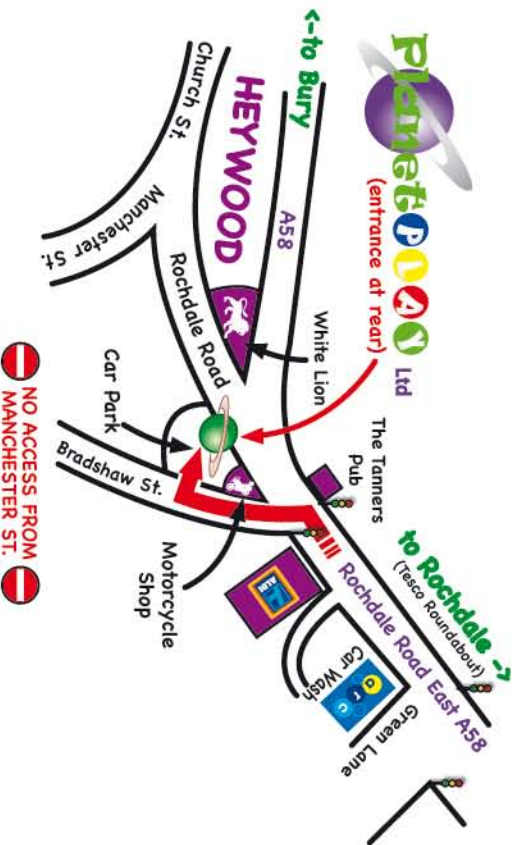

Bradshaw Street, (off Rochdale Road East), Heywood. OL11 1PN

Telephone: 01706 627 627

www.planetplay.net

Dear

I am having a party at **PLANET PLAY** on

From until

I hope you can come

From Telephone

R.S.V.P.

Dear

I will / will not be coming to your party

From Telephone

Bradshaw Street, (off Rochdale Road East), Heywood. OL11 1PN

Telephone: 01706 627 627

www.planetplay.net

Dear

I am having a party at **PLANET PLAY** on

From until

I hope you can come

From Telephone

R.S.V.P.

Dear

I will / will not be coming to your party

From Telephone