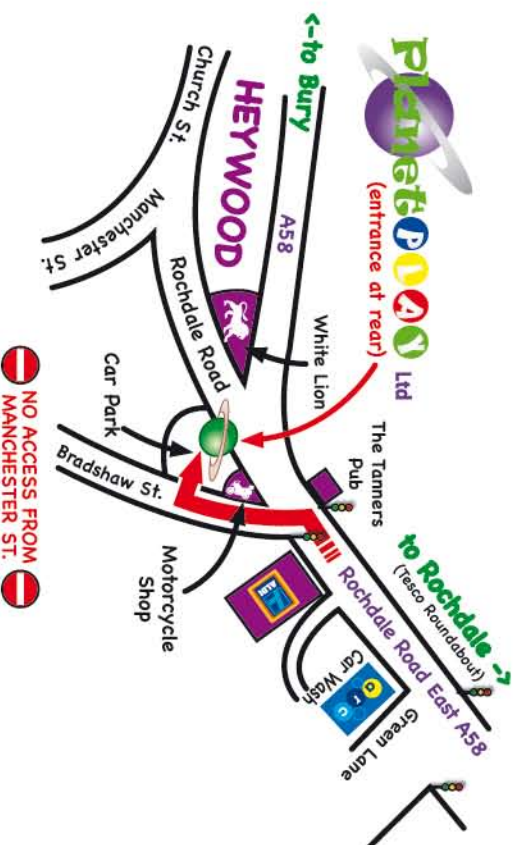

Bradshaw Street, (off Rochdale Road East), Heywood. OL11 1PN

Telephone: 01706 627 627

www.planetplay.net

Dear

I am having a party at **PLANET PLAY** on

From until

I hope you can come

From Telephone

R.S.V.P.

Dear

I will / will not be coming to your party

From Telephone

Bradshaw Street, (off Rochdale Road East), Heywood. OL11 1PN

Telephone: 01706 627 627

www.planetplay.net

Dear

I am having a party at **PLANET PLAY** on

From until

I hope you can come

From Telephone

R.S.V.P.

Dear

I will / will not be coming to your party

From Telephone