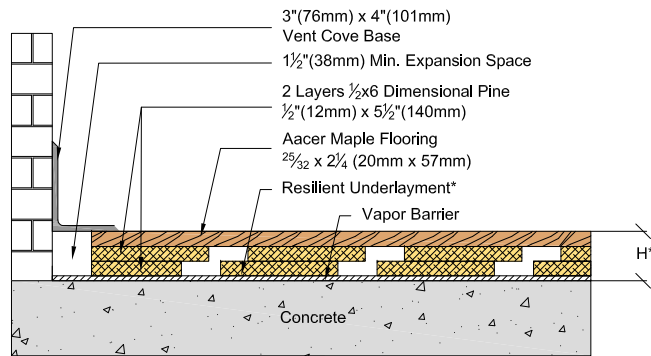

# ScissorLoc™ I

Pad	Pad Description	Profile Height
	¾" Performance Foam	3" (76mm)
	½" Performance Foam	2¾" (70mm)
	¼" Performance Foam	2½" (64mm)

\* Refer to key for Underlayment options and system heights