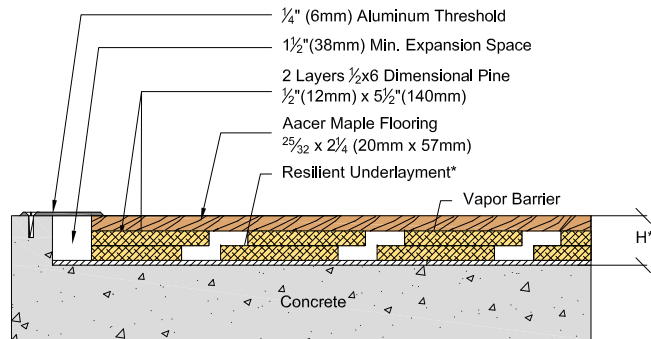

ScissorLoc™ I

Pad	Pad Description	Profile Height
	¾" Performance Foam	3" (76mm)
	½" Performance Foam	2¾" (70mm)
	¼" Performance Foam	2½" (64mm)

* Refer to key for Underlayment options and system heights

Threshold

REVISIONS

Description	Date	Who
-		

Aacer Flooring LLC
970 Ogden Rd
Peshtigo, WI 54157

Phone: 715-582-1181
Fax: 715-582-1182

AACER
SPORTS FLOORING

DESCRIPTION: **ScissorLoc I**

PART NUMBER:

DATE: **3-24-2015**

FILE: ScissorLoc1

SCALE: n/a

DRAWN BY: S Daniel
CHECKED BY:

SHEET: **1**