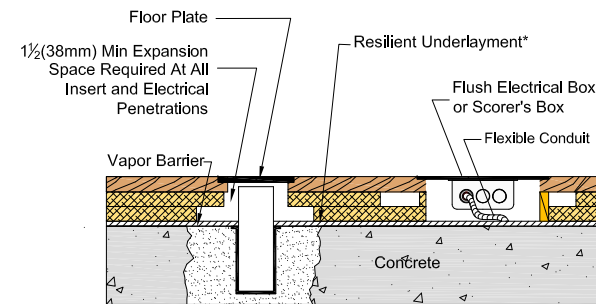

# ScissorLoc™ I

Pad	Pad Description	Profile Height
	¾" Performance Foam	3" (76mm)
	½" Performance Foam	2¾" (70mm)
	¼" Performance Foam	2½" (64mm)

\* Refer to key for Underlayment options and system heights

Wall Base

Threshold

Equipment