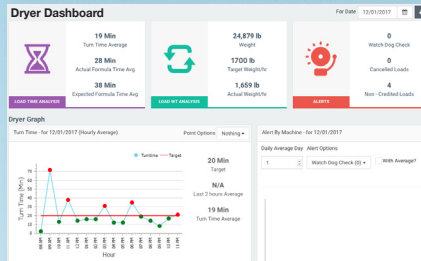

## Get data on any plant operation, at anytime, from anywhere.

Softról's LOIS (Laundry Operation Information System) lets you access critical plant performance data at anytime, from anywhere.

- Send real-time alerts directly to your email
- Access multiple sites from the same user account; not limited to a single plant
- Monitor critical plant functions and employee performance 24/7
- Accessible from smartphones, tablets and PCs using any browser
- Works seamlessly with any Softról product
- Own the data of any Softról plant operation or function
- Choose from the multiple levels of LOIS to meet your specific needs

Want a central reporting platform but don't have Softról in your plant? No problem. Call Softról Sales to learn how LOIS delivers.

## Select the Plan Ideal For Your Plant

Feature	Basic	Silver	Gold	Platinum
Custom Landing Page	X	X	X	X
Corporate Overview	X	X	X	X
Report Access	X	X	X	X
Report Exports	X	X	X	X
User Customization		X	X	X
Email Reports		X	X	X
Real-Time Email/Test Alerts		X	X	X
Meter Read Data Entry/Alerts			X	X
RTI			X	X
IntegraXor			X	X
Data Analysis				X
Plant Efficiency Evaluation				X
Consultation				X

Get data on any plant operation, anytime, from anywhere.

Performance data is just a click away.

To learn more about the advantages of LOIS and for a free demo, visit our website today, [www.softrol.com/LOIS](http://www.softrol.com/LOIS).