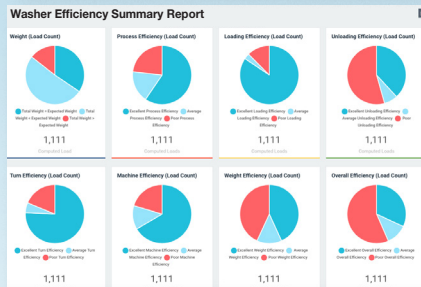

## Get data on any plant operation, at anytime, from anywhere.

Softról's LOIS (Laundry Operation Information System) lets you access critical plant performance data at anytime, from anywhere.

- Send real-time alerts directly to your email
- Access multiple sites from the same user account; not limited to a single plant
- Monitor critical plant functions and employee performance 24/7
- Accessible from smartphones, tablets and PCs using any browser
- Works seamlessly with any Softról product
- Own the data of any Softról plant operation or function
- Choose from the multiple levels of LOIS to meet your specific needs

Want a central reporting platform but don't have Softról in your plant? No problem. Call Softról Sales to learn how LOIS delivers.

## Select the Plan Ideal For Your Plant

Feature	Basic	Silver	Gold	Platinum
Custom Landing Page	X	X	X	X
Corporate Overview	X	X	X	X
Report Access	X	X	X	X
Report Exports	X	X	X	X
User Customization		X	X	X
Email Reports		X	X	X
Real-Time Email/Test Alerts		X	X	X
Meter Read Data Entry/Alerts			X	X
RTI			X	X
IntegraXor			X	X
Data Analysis				X
Plant Efficiency Evaluation				X
Consultation				X

Get data on any plant operation, anytime, from anywhere.

Performance data is just a click away.

To learn more about the advantages of LOIS and for a free demo, visit our website today, [www.softrol.com/LOIS](http://www.softrol.com/LOIS).