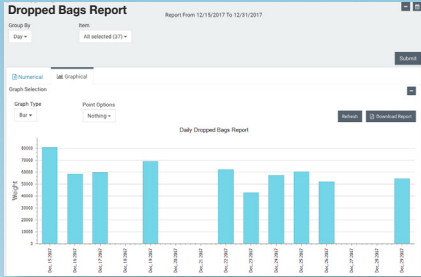

## Get data on any plant operation, at anytime, from anywhere.

Softról's LOIS (Laundry Operation Information System) lets you access critical plant performance data at anytime, from anywhere.

- Send real-time alerts directly to your email
- Access multiple sites from the same user account; not limited to a single plant
- Monitor critical plant functions and employee performance 24/7
- Accessible from smartphones, tablets and PCs using any browser
- Works seamlessly with any Softról product
- Own the data of any Softról plant operation or function
- Choose from the multiple levels of LOIS to meet your specific needs

Want a central reporting platform but don't have Softról in your plant? No problem. Call Softról Sales to learn how LOIS delivers.

## Select the Plan Ideal For Your Plant

Feature	Basic	Silver	Gold	Platinum
Custom Landing Page	X	X	X	X
Corporate Overview	X	X	X	X
Report Access	X	X	X	X
Report Exports	X	X	X	X
User Customization		X	X	X
Email Reports		X	X	X
Real-Time Email/Test Alerts		X	X	X
Meter Read Data Entry/Alerts			X	X
RTI			X	X
IntegraXor			X	X
Data Analysis				X
Plant Efficiency Evaluation				X
Consultation				X

Get data on any plant operation, anytime, from anywhere.

Performance data is just a click away.

To learn more about the advantages of LOIS and for a free demo, visit our website today, [www.softrol.com/LOIS](http://www.softrol.com/LOIS).