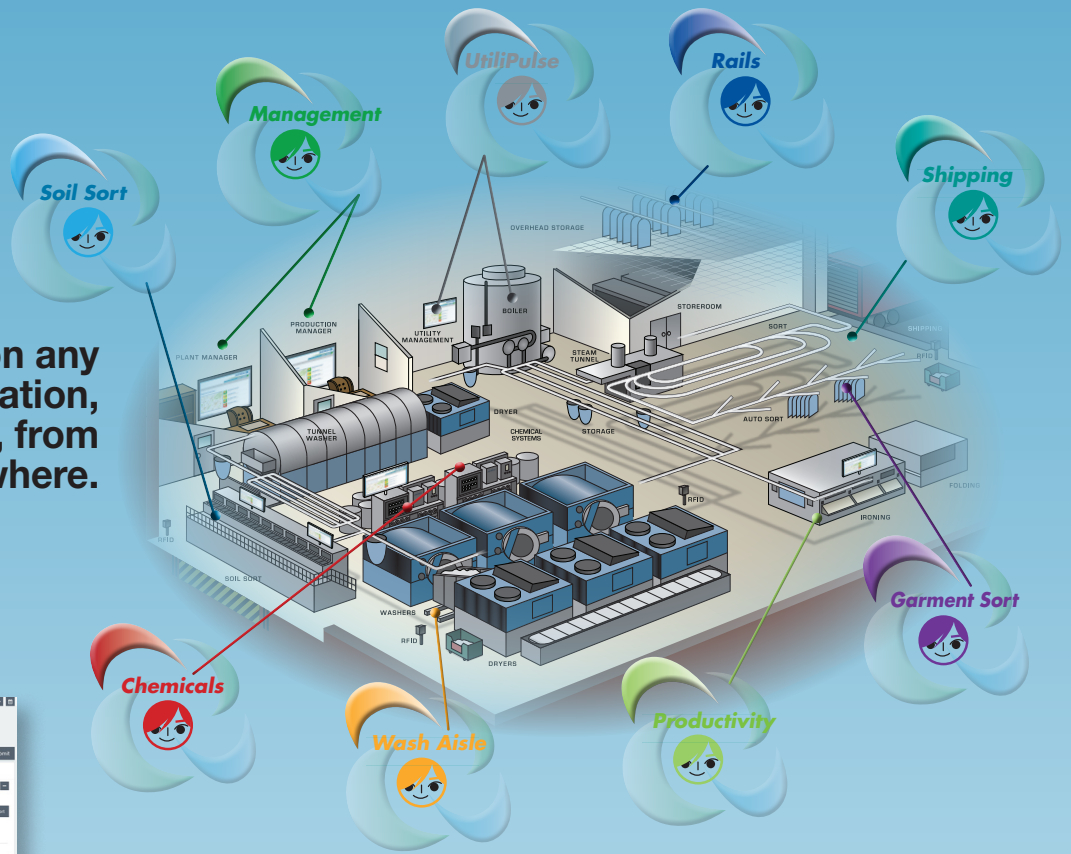

Get data on any plant operation, anytime, from anywhere.

Performance data is just a click away.