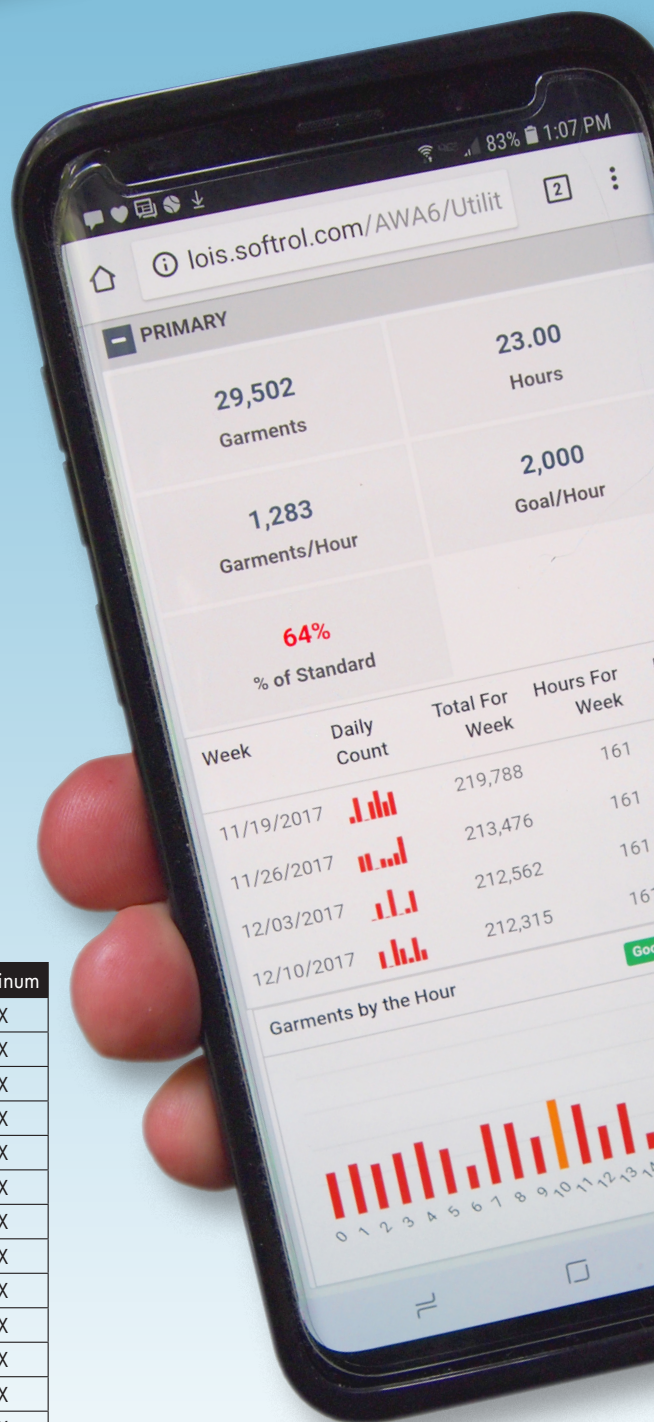

Select the Plan Ideal For Your Plant

Feature	Basic	Silver	Gold	Platinum
Custom Landing Page	X	X	X	X
Corporate Overview	X	X	X	X
Report Access	X	X	X	X
Report Exports	X	X	X	X
User Customization		X	X	X
Email Reports		X	X	X
Real-Time Email/Test Alerts		X	X	X
Meter Read Data Entry/Alerts			X	X
RTI			X	X
IntegraXor			X	X
Data Analysis				X
Plant Efficiency Evaluation				X
Consultation				X