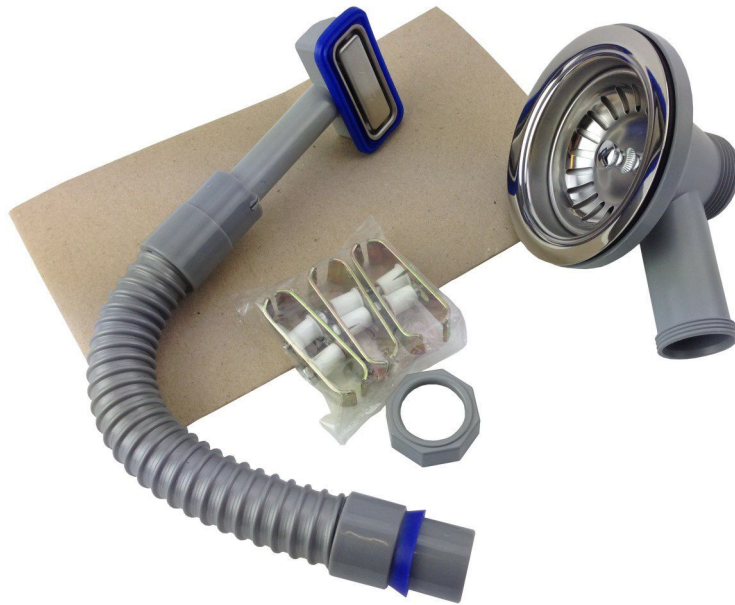

## FIXTURES AND FITTINGS

**All Sinks include the following accessories:**

**Sink Template**

**Fixing Brackets**

**Overflow Kit**

**Waste/s**

**AMG SINKS AND TAPS**

TEL 0208 571 2440