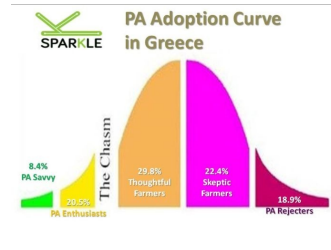

Farmers' typology on precision agriculture adoption: first evidence from Greece

Rapid socio-economic transformations in several European countries make imperative the need to create new scopes of agricultural practices, especially concerning precision agriculture (PA). [[Read more...](#)]

Subscribe to our newsletter

Copyright © 2018 SPARKLE is a Knowledge Alliance Project (588241-EPP-1-2017-1-IT-EPPKA2-KA). The European Commission support for the production of this website does not constitute endorsement of the contents which reflects the views only of the authors, and the Commission cannot be held responsible for any use which may be made of the information contained therein, *All rights reserved.*

Our mailing address is:
info@sparkle-project.eu

Want to change how you receive these emails?
You can [update your preferences](#) or [unsubscribe from this list](#)