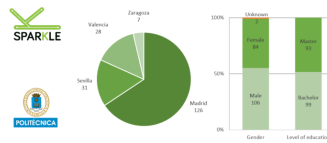

Are our technicians skilled in Precision Agriculture?

To successfully address the training needs about Precision Agriculture of different stakeholders in the agricultural industry of southern Europe, the first objective of the SPARKLE project is to identify the educational demands and preferences in the community.

[[Read more...](#)]