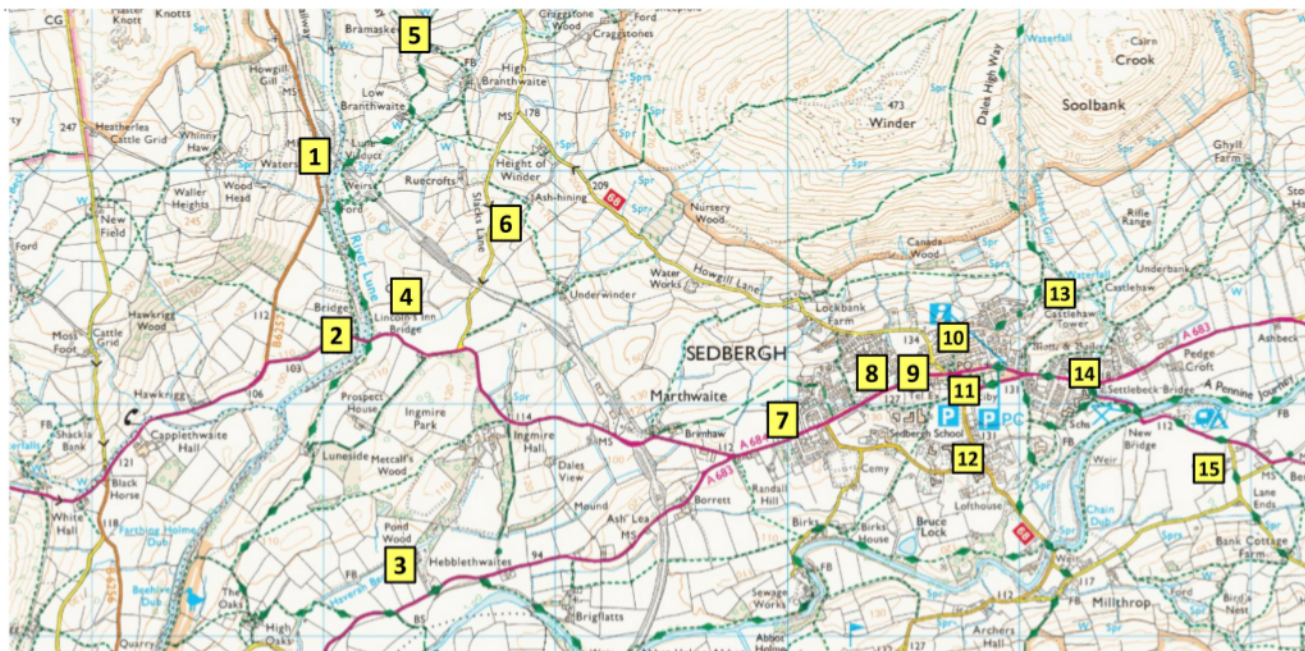

Summerhill (map 8)

1 twin, 2 double, some ensuite, minimum stay 2 nights .
Garden/patio . Dogs by arrangement . Cycle storage
7 Highfield Road LA10 5DH
Mrs Bramall . 015396 20360

The Dalesman (map 9)

1 twin, 3 double/twin, 1 family, all en suite
Main Street LA10 5BN
Mike Garnett . 015396 21183

Thorns Hall (map 14)

9 single, 9 twin, 6 double, 1 family, most en suite . Parking .
Garden/patio
Cautley Road LA10 5LE
David Newton . 015396 20973

Wheelwright Cottage (map 11)

1 twin, 1 double . Dogs by arrangement
15 Back Lane LA10 5AQ
Suzy Thurlby . 015396 20251

Yew Tree Cottage (map 12)

1 twin, 1 double, 1 family . Dogs by arrangement
5 Loftus Hill LA10 5SQ
Anne Jones . 015396 21600

Marthwaite & Killington

Days Inn Kendal – Killington Lake Services

Killington Lake Motorway Services, M6 South LA8 0NW
0800 028 0400

The Malabar (map 4)

6 rooms, all en suite . Disabled facilities . Cycle storage
Garths Farm, Marthwaite LA10 5ED
Graham and Fiona Lappin . 015396 20200 / 07594 550046

Millthrop & Frostrow

The Old Dairy at The Green (map 15)

1 double/twin . Disabled facilities . Cycle storage
Frostrow Lane LA10 5JS
Ernie and Viv Hailwood . 015396 21539

Howgill & Firbank

Ash Hining Farm (map 6)

2 twin, 2 double, all en suite . Cycle storage
Howgill LA10 5HU
Jim Mattinson . 015396 20957 / 07774 281767