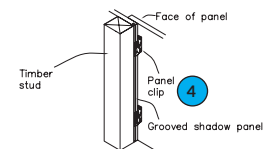

TECHNICAL Overview

Panel only duct system

Our simple, flexible, panel only duct system is designed and supplied to suit timber framing and sanitaryware by others. Panels are supplied with either Lift-Off or Push-Fit clips to suit the end use. Factory laminated shadow panels are pre-grooved to ensure fast and consistent clip location.

SPECIFICATION OPTIONS

PERFORMANCE

HPL - for light to medium use, dry areas
SGL - for all types of use including high traffic and wet areas

COLOURS

From Dunhams Colour Selector

WE SUPPLY

Access Panels
Factory laminated shadow panels and plinth
Fixings & Fittings

BY OTHERS

Timber framing (site constructed)
Sanitaryware
Brassware

1 FRAME

Softwood timber frame supplied and installed on site by others

2 SHADOW PANELS

Supplied pre-sized and grooved for clip fittings for fast, accurate installation

3 ACCESS PANELS

Configured to suit sanitaryware and brassware requirements

4 FITTINGS

Lift-off or Push-Fit secret clips supplied with fixings