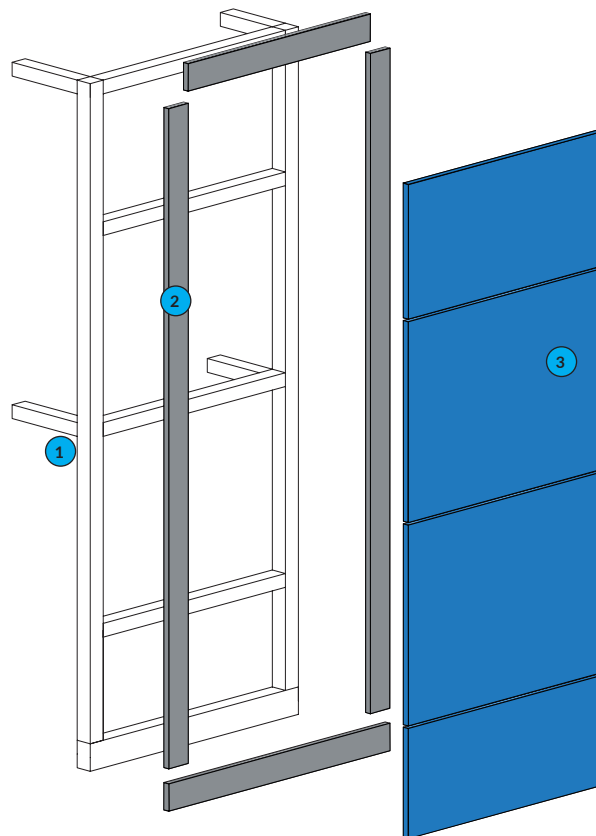

TECHNICAL Overview

Panel only duct system

Our simple, flexible, panel only duct system is designed and supplied to suit timber framing and sanitaryware by others. Panels are supplied with either Lift-Off or Push-Fit clips to suit the end use. Factory laminated shadow panels are pre-grooved to ensure fast and consistent clip location.

SPECIFICATION OPTIONS

PERFORMANCE

HPL - for light to medium use, dry areas
SGL - for all types of use including high traffic and wet areas

COLOURS

From Dunhams Colour Selector

WE SUPPLY

Access Panels
Factory laminated shadow panels and plinth
Fixings & Fittings

BY OTHERS

Timber framing (site constructed)
Sanitaryware
Brassware

1 FRAME

Softwood timber frame supplied and installed on site by others

2 SHADOW PANELS

Supplied pre-sized and grooved for clip fittings for fast, accurate installation

3 ACCESS PANELS

Configured to suit sanitaryware and brassware requirements

4 FITTINGS

Lift-off or Push-Fit secret clips supplied with fixings