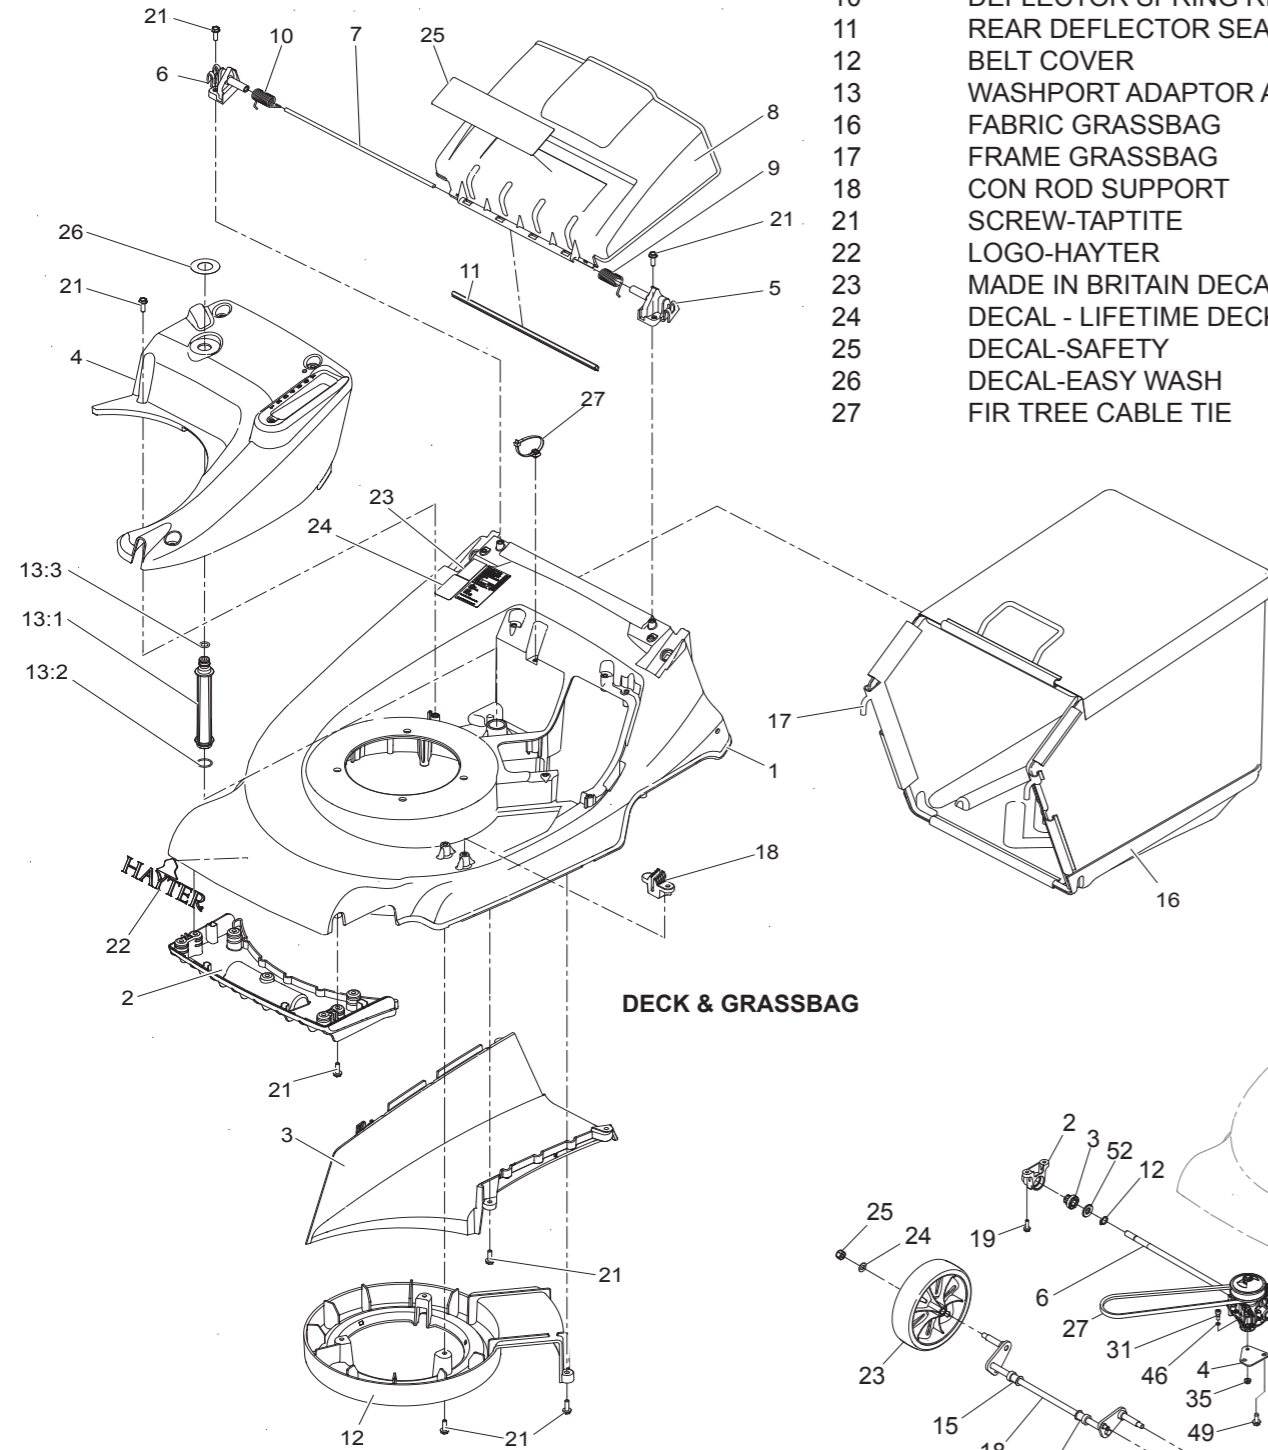

DECK & GRASSBAG

Item No	Description	Part No.	QTY	Item Note
1	HARRIER 48 DECK	111-8612-08	1	
2	FRONT FINS	111-8613	1	
3	THROW PLATE	111-8614	1	
4	TOP TRIM	111-8615	1	
5	DEFLECTOR MOUNT LEFT	111-8541	1	
6	DEFLECTOR MOUNT RIGHT	111-8542	1	
7	DEFLECTOR ROD	111-8728	1	
8	REAR DEFLECTOR	111-8647	1	
9	DEFLECTOR SPRING LEFT	111-8543	1	
10	DEFLECTOR SPRING RIGHT	111-8544	1	
11	REAR DEFLECTOR SEAL	111-8648	1	
12	BELT COVER	111-8616	1	
13	WASHPORT ADAPTOR ASSEMBLY	111-8659	1	
16	FABRIC GRASSBAG	134-0396	1	
17	FRAME GRASSBAG	134-0395-03	1	
18	CON ROD SUPPORT	134-2255	1	
21	SCREW-TAPTITE	09575	22	
22	LOGO-HAYTER	134-0051	1	
23	MADE IN BRITAIN DECAL	111-7722	1	
24	DECAL - LIFETIME DECK WARRANTY	134-0090	1	
25	DECAL-SAFETY	134-2142	1	
26	DECAL-EASY WASH	111-9937	1	
27	FIR TREE CABLE TIE	134-2263	1	

DECK & GRASSBAG