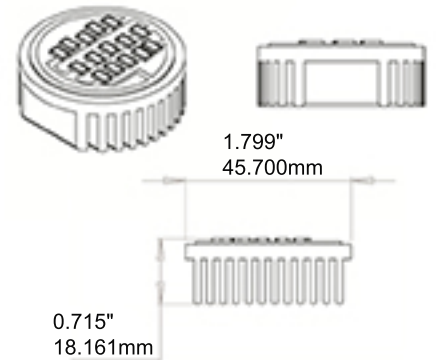

## Features

- Number of LEDs 15
- Integral Driver and Heatsink
- Dimmable
- Power: 12/24 V AC\*/DC
- Power Consumption: 5.5 Watts
- Beam Angle: 120 degrees
- Lumens: 600 Daylight White (5000K)  
550 Warm White (2700K)
- Size: 1.799" (45.7mm) Diameter x 0.715"  
(18.16mm) High
- Available in Daylight White and Warm White