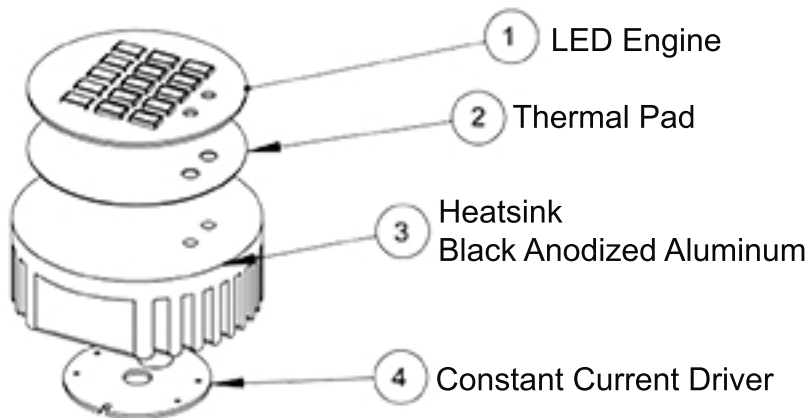

Item#	Description	List Price
006.CSA600.010	5.5W 550 Lumen LED Engine, Warm White (2700K), 12/24V AC*/DC	$63.00
006.CSA600.020	5.5W 600 Lumen LED Engine, Daylight White (5000K), 12/24 V AC*/DC	$63.00

Quantity Discounts	
1 to 5	List
6 to 15	2.5%
16 to 50	5%
50+	7.5%