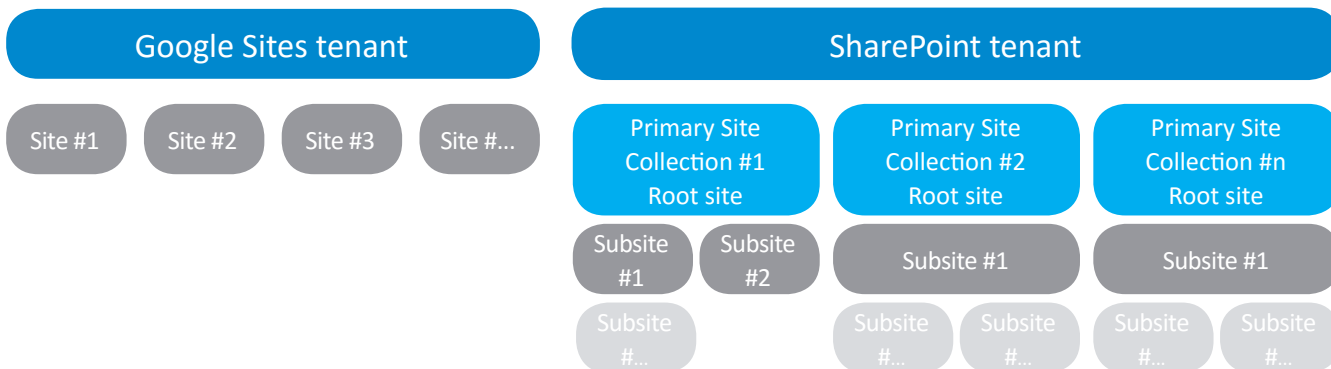

COLLABORATIVE SITES MIGRATION

INTUITIVE SOLUTION FOR CLONING DATA AND ARCHITECTURE WITH FULL FIDELITY

FEATURES

-  Sites and sites collections
-  Collaborative files
-  Navigation bar
-  Lists and libraries
-  Groups
-  Webparts
-  Permissions
-  Quick launch menu
-  Gadgets and attachments

ADVANTAGES AND BENEFITS

Full Migration
Migrate your SharePoint sites and sub-sites

Supported Targets
Sharepoint Online
Google Sites

Site Collection Migration
Migrate your Site Collections

Supported Sources
Sharepoint On Premises
Sharepoint Online
Google Sites

SAAS Platform build on top of Azure
Improved business agility with zero local deployment

SITES MIGRATION

Cloudiway is the only SaaS platform capable of offering a simple and seamless solution for migrating Google Sites to SharePoint On Prem/Online or SharePoint to SharePoint online.