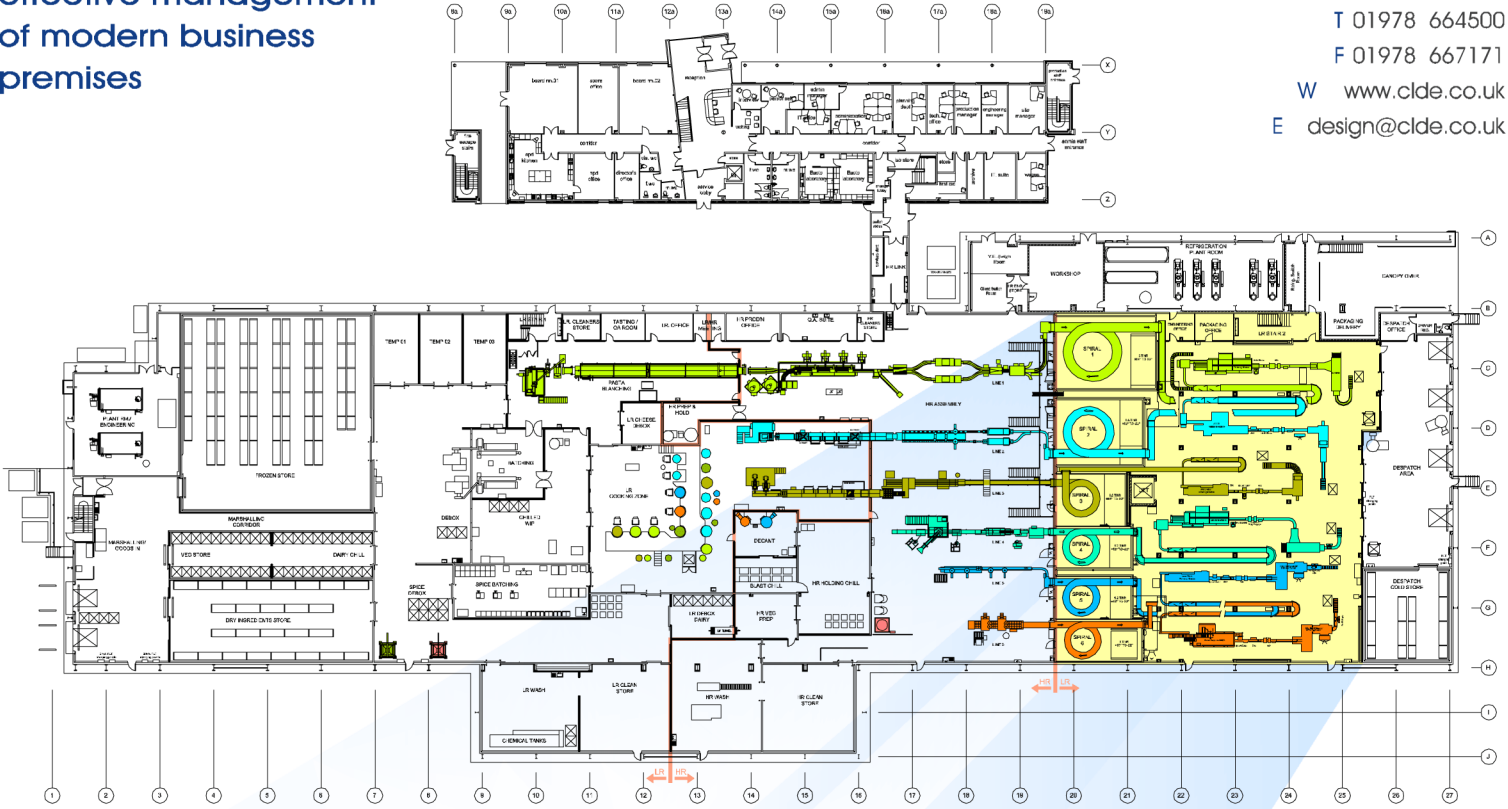

E design@clde.co.uk

From complete buildings...

to specific areas...

to individual rooms

CLDE will

- Survey your buildings from scratch
or
 - Update your existing CAD files
or
 - Convert your old paper prints to CAD
- However we do it, we'll
- Produce high quality colour prints ranging from postcard size for inclusion in manuals etc to posters for display