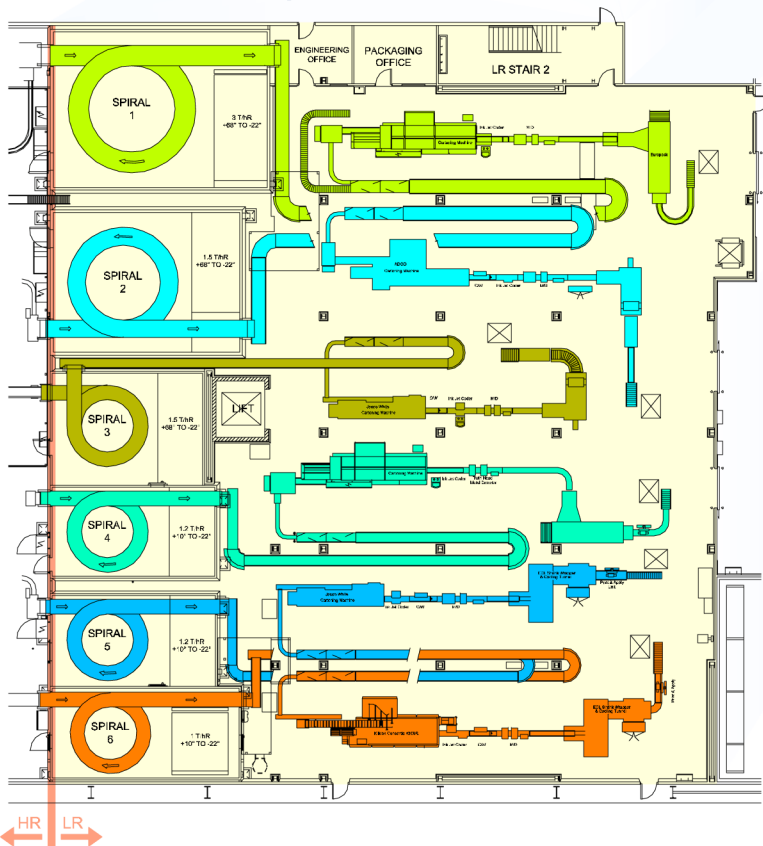

E design@clde.co.uk

From complete buildings...

to specific areas...

to individual rooms

CLDE will

- Survey your buildings from scratch
or
 - Update your existing CAD files
or
 - Convert your old paper prints to CAD
- However we do it, we'll
- Produce high quality colour prints ranging from postcard size for inclusion in manuals etc to posters for display