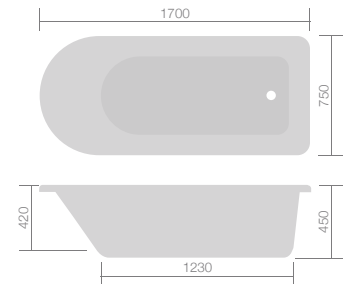

Earl	Was	NOW	Code

1700 x 750mm inc. Ball & Claw Foot Set	£1,099	£745	VE311 FB357/00X

Bath Waste	Was	NOW	Code
Non-Exposed	£40	£29	WASTKIT1 FB14/00X

Bath Waste	Was	NOW	Code
Exposed	£115	£99	WASTKIT2 FB52/00X