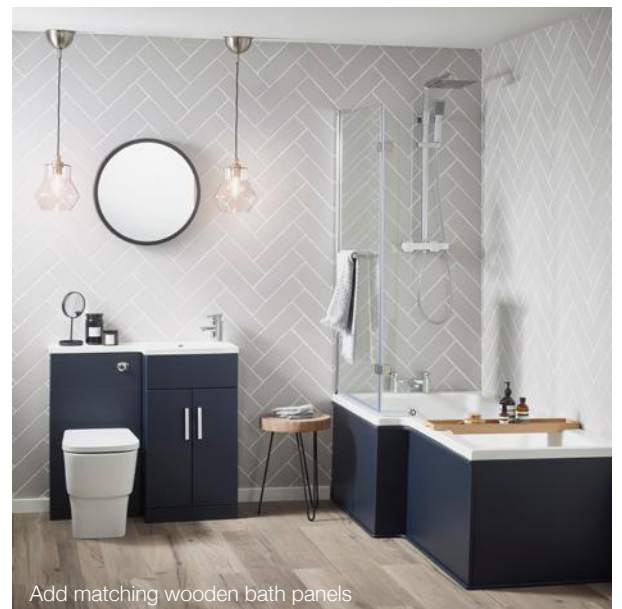

Aquatrend Shower Bath Suite:

- 1700mm Blok Shower Bath inc. Screen & Panel (Left hand or right hand)
- Grohe Concealed Cistern
- Aquatrend Petit Compact Vanity Unit (Left hand or right hand)
- Cubix BTW Pan inc. Soft Close Seat
- Modern Basin Mixer
- Modern Bath Filler
- Chrome Wastes

Aquatrend Petit	Was	NOW	Code
Shower Bath Suite inc. Acrylic Panel	£2,049	£1,449	VEAQSB FB715/00X
Shower Bath Suite inc. Matching Wooden Panel	£2,149	£1,549	VEAQSBA FB765/00X
Standard End Panel	-	£65	AP1601 FB35/00X
Wooden End Panel	-	£110	AQ1601 FB60/00X