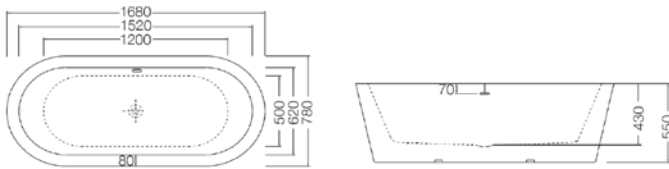

Round	Was	NOW	Code	25% OFF a Round or Square Freestanding Bath Shower Mixer with this bath
1680 x 780mm Twin Skinned Double Ended Bath	£1,395	£799	VE600A* FB367/00X	

Round	Pressure	Was	NOW	Code
Freestanding Bath Shower Mixer	HP2	£515	£285	VBS16 FB131/00X