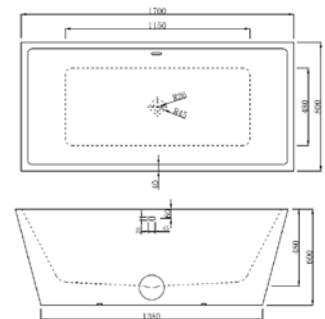

Minimal	Was	NOW	Code
1700 x 800mm Twin Skinned Double Ended Bath	£1,599	£799	VE600* FB367/00X

25% OFF
a Round or Square Freestanding Bath Shower Mixer with this bath - **See page 43**