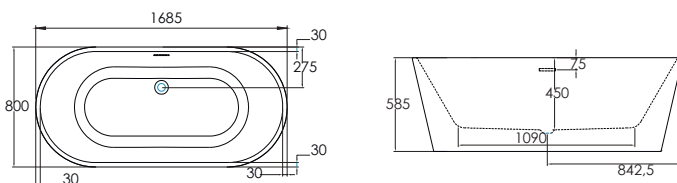

Round	Was	NOW	Code	25% OFF a Round or Square Freestanding Bath Shower Mixer with this bath
1680 x 780mm Twin Skinned Double Ended Bath	£1,395	£799	VE600A* FB367/00X	

Round	Pressure	Was	NOW	Code
Freestanding Bath Shower Mixer	HP2	£515	£285	VBS16 FB131/00X