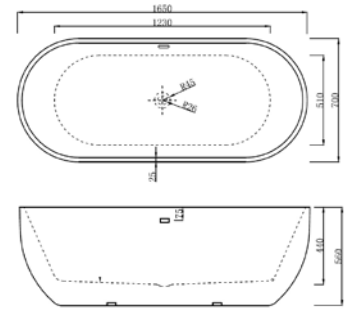

Modern	Was	NOW	Code
1650 x 700mm Twin Skinned Double Ended Bath	£1,599	£799	VE600B* FB365/00X

25% OFF
a Round or Square Freestanding Bath Shower Mixer with this bath - **See page 43**