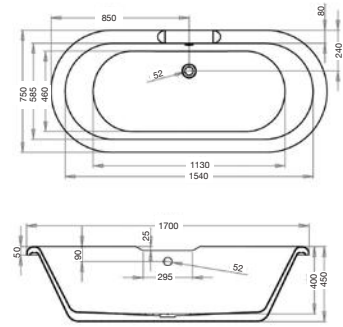

Wessex	Was	NOW	Code

1700 x 750mm inc. Ball & Claw Foot Set	£1,099	£710	VE309 FB346/00X