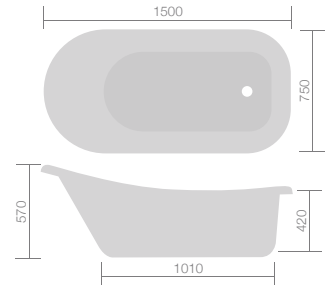

Grace	Was	NOW	Code

1500 x 750mm inc. Ball & Claw Foot Set	£1,099	£710	VE310 FB346/00X