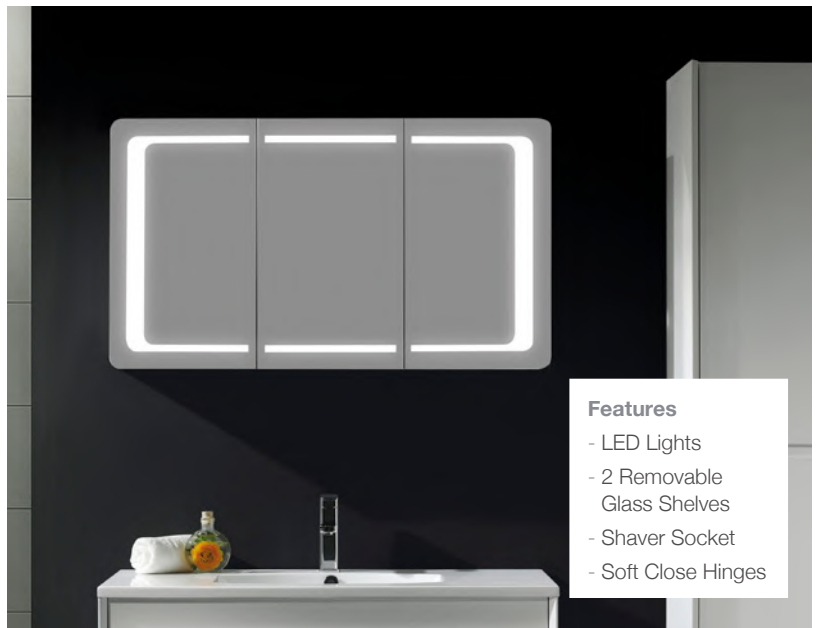

LED Mirror	Was	NOW	Code
Mirror with 25mm LED Frosted Edge, Demister and On/Off Touch Switch			
W600 H800 D32	£395	£229	LED10 FB115/00X

Battery Powered LED Mirror	Was	NOW	Code
Dia500 D40	£140	£89	CV62A3 FB40/00X

- Features**
- LED Lights
 - 2 Removable Glass Shelves
 - Shaver Socket
 - Soft Close Hinges

Line 2 Door Mirror Cabinet	Was	NOW	Code
W600 H600 D150	£599	£410	VEMDR1 FB187/00X
W800 H600 D150	£639	£445	VEMDR2 FB204/00X