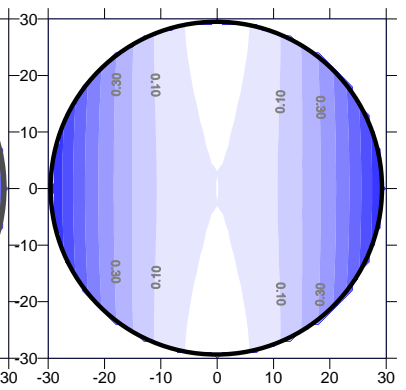

Toric +4.00 -2.00 lens

Custom Single Vision lenses

Spherical +4.00 lens

Toric +4.00 -2.00 lens