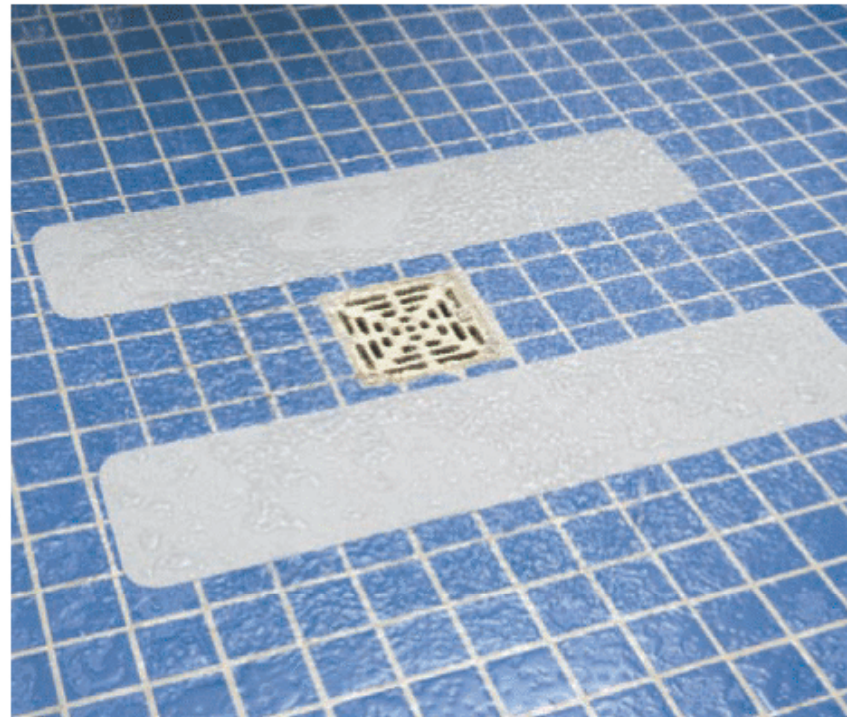

## Interflex Leisure

- Strong, flexible PVC duckboard matting for hygiene, comfort and safety in wet areas.
- Provides drainage in all directions, eliminating puddles.
- Resistant to bacterial and fungal growth.
- Suitable for indoor and outdoor use.
- Overall height 12mm.

## Interflex Style

- Heavy Duty PVC slatted duckboard with unique cross-ribbed design for extra barefoot comfort.
- Free draining surface, ideal for wet areas.
- Resistant to bacterial and fungal growth.
- Simple installation and removal
- Resistant to commercial cleaning products.
- Overall height 12mm.

## Diamond Grip Aquasafe

- Self adhesive anti-slip surfacing for barefoot comfort and safety in wet areas.
- Textured vinyl top surface and moisture resistant backing.
- Available in rolls, tiles and stair cleats as listed below.

## Shower & Bath mats

- Slip resistant rubber safety mats for shower trays and baths.
- Textured top surface with drainage holes and underside suction cups to prevent creeping.
- Ideal for elderly or disabled persons.
- Budget priced for domestic and commercial use.