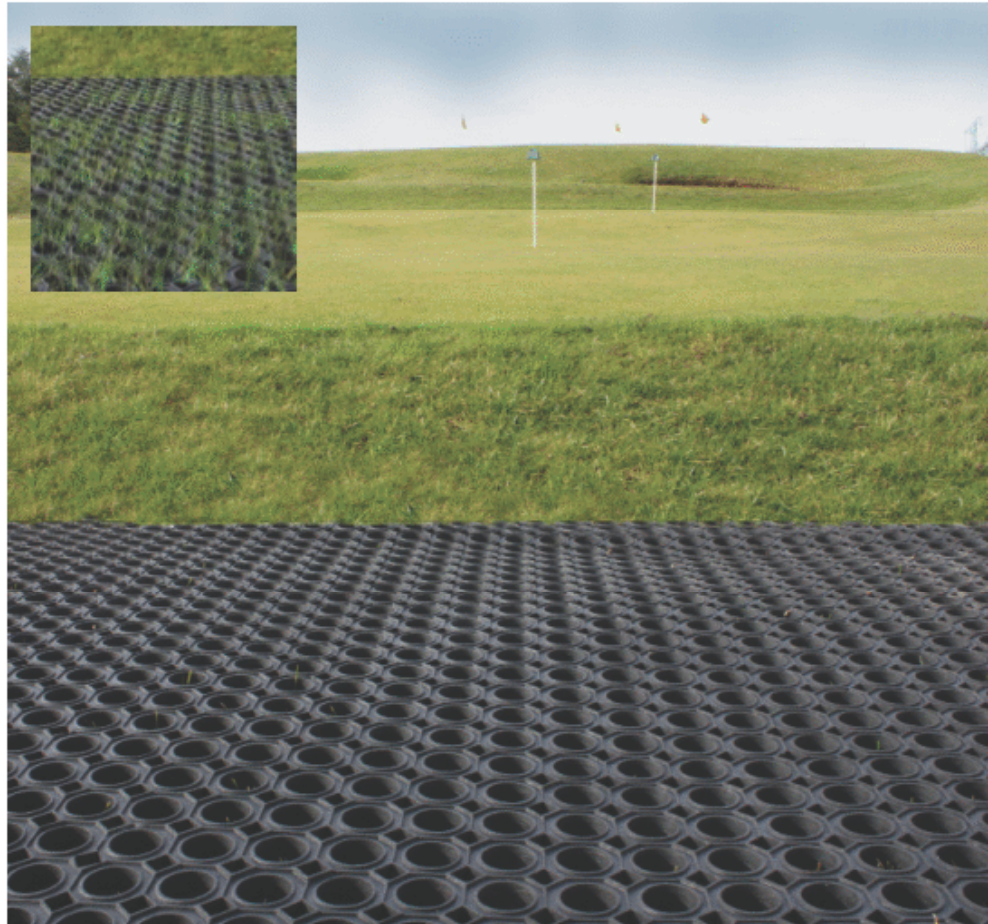

Groundsafe

- Impact absorbing natural rubber matting for safe surfacing in playgrounds, golf courses and other outdoor public areas.
- Moulded anti-slip cellular structure allows grass to penetrate, establishing a firm bond to the ground and effectively hiding the matting.
- Enhanced ground drainage and erosion protection in areas of frequent foot traffic.
- Simple installation with no dangerous chemicals or adhesives.
- Proven alternative to wet-pour or rubber tile safety surfaces.
- Easy maintenance - grass can be cut with a conventional mower once established.
- Overall height 23mm.

Code	Size
GS1015	100cm x 150cm