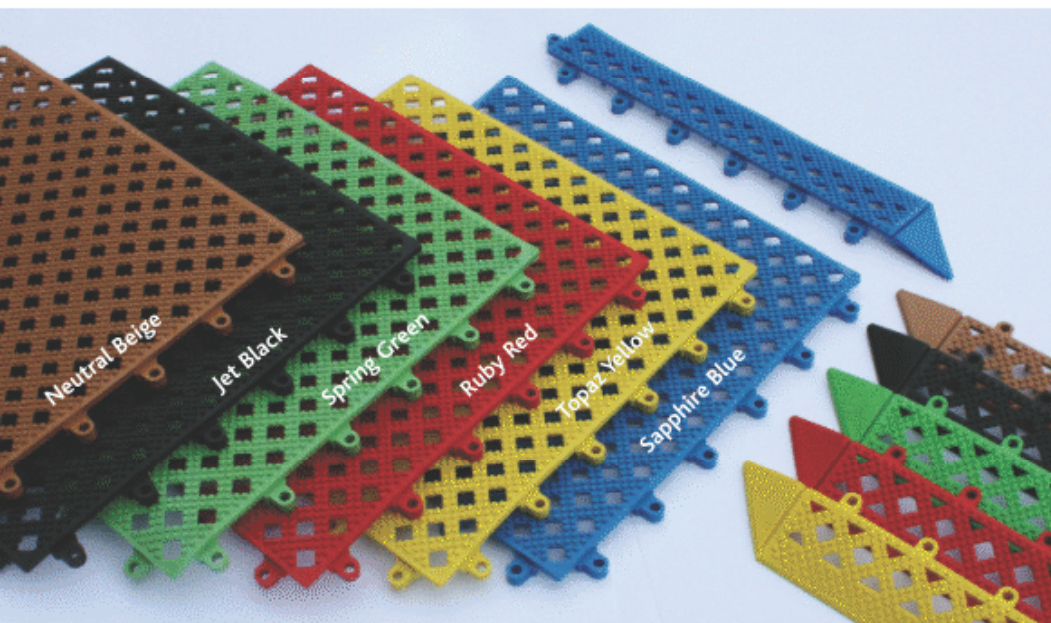

## Trapwell Comfort

- Free-draining reversible matting for safety in wet areas.
- Soft vinyl loops for barefoot comfort.
- Suitable for most leisure applications.
- Overall height 8mm.

Code	Metric	Imperial
TC320	90cm x 6m	3' x 20'
Cut lengths		
TC36	90cm wide	3' wide

## Kumfi Tile PVC

- Versatile interlocking duckboard tile system with high grip surface suitable for indoor and outdoor dry or wet areas.
- Soft PVC construction provides barefoot comfort and safety for swimming pools, showers, changing rooms and numerous other leisure applications.
- Free-draining surface keeps feet clear of standing water.
- Bevelled edge system provides easy wheeled access.
- Overall height 12mm.

Code	Description	Metric	Imperial
KT1212	Tile	30cm x 30cm	12" x 12"
KT1202	Bevel Edge	30cm x 5cm	12" x 2"

- Simple and effective interlocking system ensures a firm, quick joint which can be easily, but not accidentally released.
- Bevelled edge component moulded with corner section which can be simply removed with a sharp knife when not required.
- Can be laid to fit awkward shapes in any colour combination.
- System allows rapid extension or adaption of duckboard areas and individual damaged tiles can be easily replaced.

## Interflex Leisure

- Strong, flexible PVC duckboard matting for hygiene, comfort and safety in wet areas.
- Provides drainage in all directions, eliminating puddles.
- Resistant to bacterial and fungal growth.
- Suitable for indoor and outdoor use.
- Overall height 12mm.