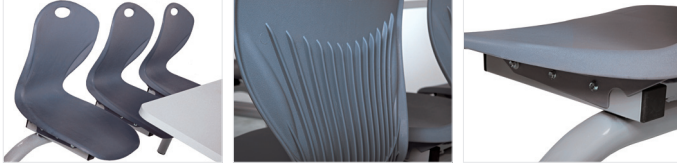

QMP

CANTEEN FURNITURE

CANTEEN FURNITURE

Provide economical seating for vending, refreshment and rest areas. Simplify cleaning of dining areas, with clear access to floor. Maintain planned layout, eliminate furniture movement. Modular units combine tables and seats in a wide range of seating arrangements enabling you to design your own layout. One piece moulded polypropylene seats available in blue, are easy to clean.

- Blue seats available on 5 day delivery; red & black seats made to order.
- Fully welded canteen unit with polypropylene seat shells.
- Powder coated frames in black.
- MFC table tops are available in light grey, with pvc edging for extra strength and protection.
- Available in 2 seater single entry, 4 seater single entry, 4 seater double entry, 6 seater single entry and 6 seater double entry.
- Optional Floor Fixings Available.

■ Table Top: 1580mm x 600mm

6 Seat Single Entry		
Size H.W. L mm	Code	Price
725. 1690. 1580	B6FASTFD6SE	£367.77

PREMIUM CANTEEN FURNITURE

QMP's premium canteen tables combine durability and practicality with modern styling. Fitted with contemporary aesthetic one piece moulded polypropylene seats. Manufactured from fully welded 50mm round tube steel.

4 SEATER

6 SEATER

CANTEEN TABLE WITH BENCH SEATING

- Made from robust steel box section.
- 20mm thick MFC top.
- Wipe clean grey MFC surface supplied as standard, also available with red and blue MFC surface POA.
- Ideal for school canteen areas.
- Bench seats fit underneath canteen table for easy cleaning.
- Powder coated steel frames finished in silver.
- Table height: 750mm, Bench height: 470mm