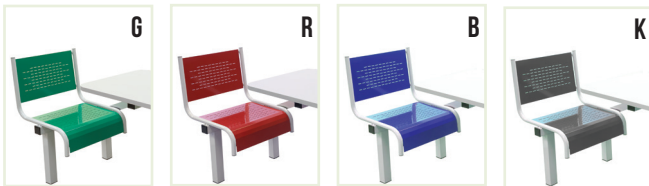

COLOUR OPTIONS

Please add corresponding letters to the end of the code*

■ Table Top: 1580mm x 600mm

6 Seater

Size H.W. L mm	Description	Code	Price
790.1755.1600	Single Entry	B6SPFAST6SE	£702.00
790.1755.1600	Double Entry	B6SPFAST6DE	£702.00