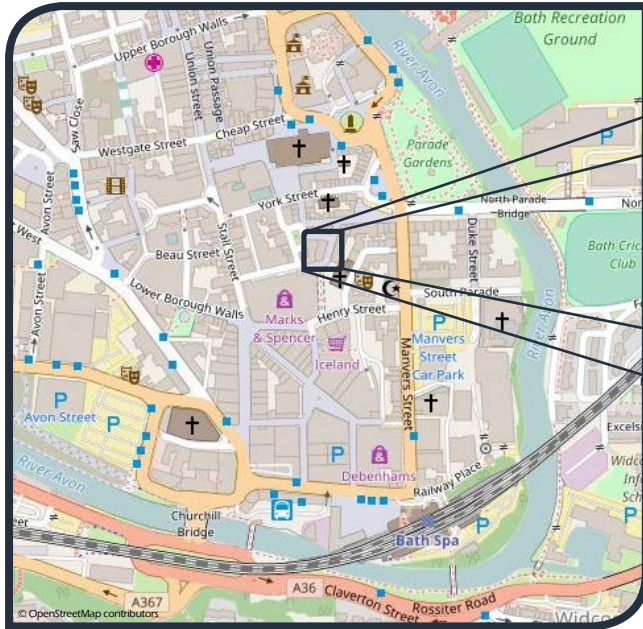

Quidos

How to find us

Quidos Limited,
7-9 North Parade Buildings,
Bath,
Somerset,
BA1 1NS.

The entrance to the building is at the far end of North Parade Buildings beside the large tree. Once you buzz in, the Reception will be on your left — just ask for Quidos.