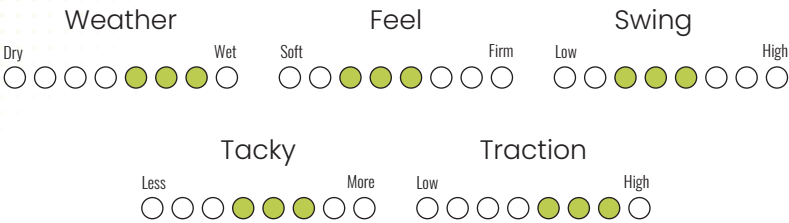

GRIP	SIZE	PART #	COLOR	CORE	WEIGHT
ST Hybrid Calibrate	Standard+2	101927	Black/Gray	.60 Reminder	54g
ST Hybrid Calibrate	Midsize+2	101928	Black/Gray	.60 Reminder	58g