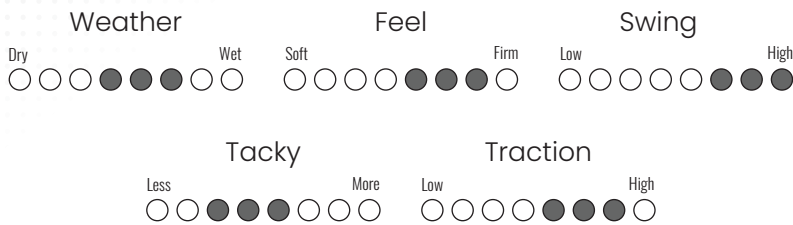

CROSSLINE 1150

For players who put a premium on short-game precision and like to grip down on their irons and wedges, the 11.5" Crossline 1150 has a reduced-taper profile and an enhanced, logo-free, Crossline pattern. Longer than standard grips, the extra length and shape promote a more precise and consistent short game performance.

- The ideal choice for wedges, the extra inch of length provides additional surface area for versatile gripping options and improved shot control
- Straighter, reduced-taper profile promotes hand unity and reduced grip tension
- Tacky ACE Material dampens unwanted vibrations

"Gives the golfer a familiar feel and promotes greater shot control from around the green."

- GolfCity.com

GRIP	SIZE	PART #	COLOR	CORE	WEIGHT
Crossline 1150	Standard+	101368	Gray/White	.60 Round	57g