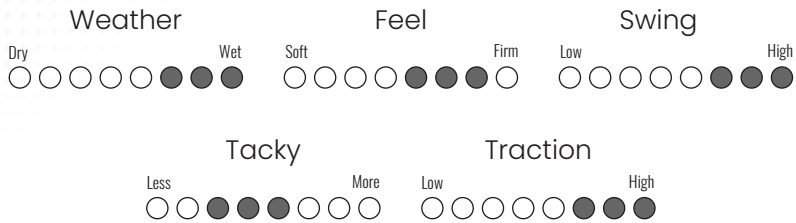

UT_x

Specifically developed for players with higher swing speeds looking for excellent traction in a softer feeling full-cord grip, the UT_x is designed to deliver longer and more consistent shots. its Tri-Layer Technology blends three unique materials to provide exceptional torsion control and superior vibration dampening.

- Tri-Layer Technology blends three unique materials to create the perfect-feeling grip
- The softer ACE foundation offers enhanced comfort and feel while the firmer outer layer ACE material provides superior torsion control and vibration dampening
- Full-cord fabric weave wicks moisture and increases grip traction

"Its' cord is present enough to give you that great traction, but subtle enough that you don't realize you're using a cord grip."

- Driving Range Heroes

GRIP	SIZE	PART #	COLOR	CORE	WEIGHT
UT_x	Standard	101234	Gray	.58 Round	52g
UT_x	Midsized	101235	Gray	.58 Round	63g