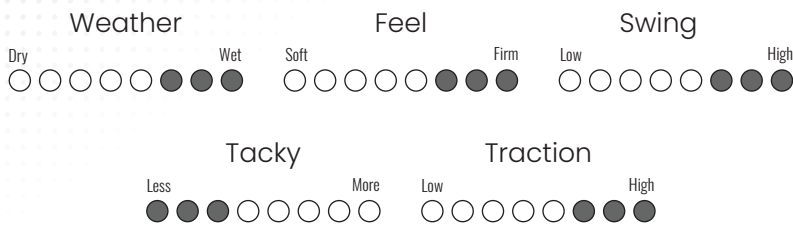

CROSSLINE FULL-CORD

For players who prefer the highest levels of surface traction possible the Crossline Full-Cord delivers maximum surface traction, torsion control and all-weather playability.

- Distinctive, densely-spaced surface pattern provides exceptional lateral traction and grip stability
- Firmer grip material limits torsion at shot impact for excellent consistency
- Only full-cord grip offered in a full range of sizes
- High traction texture delivers slip-free confidence in all weather conditions