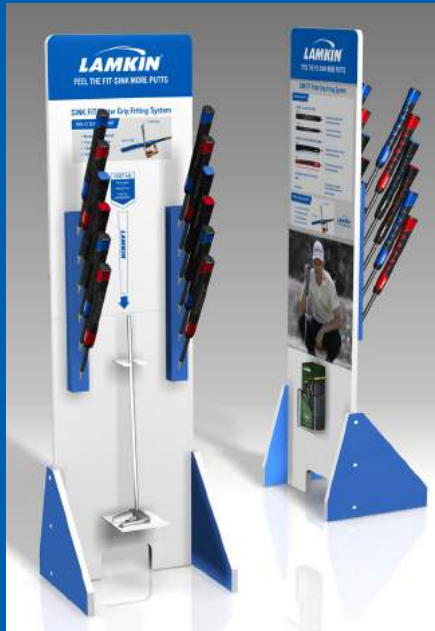

Hybrid design made
of a smoother,
tackier version of
Genesis Material

Comfortable, tactile feel
with excellent durability in
the guiding hand section

Also available with Lamkin
Calibrate Technology

PUTTER GRIP FITTING SYSTEM