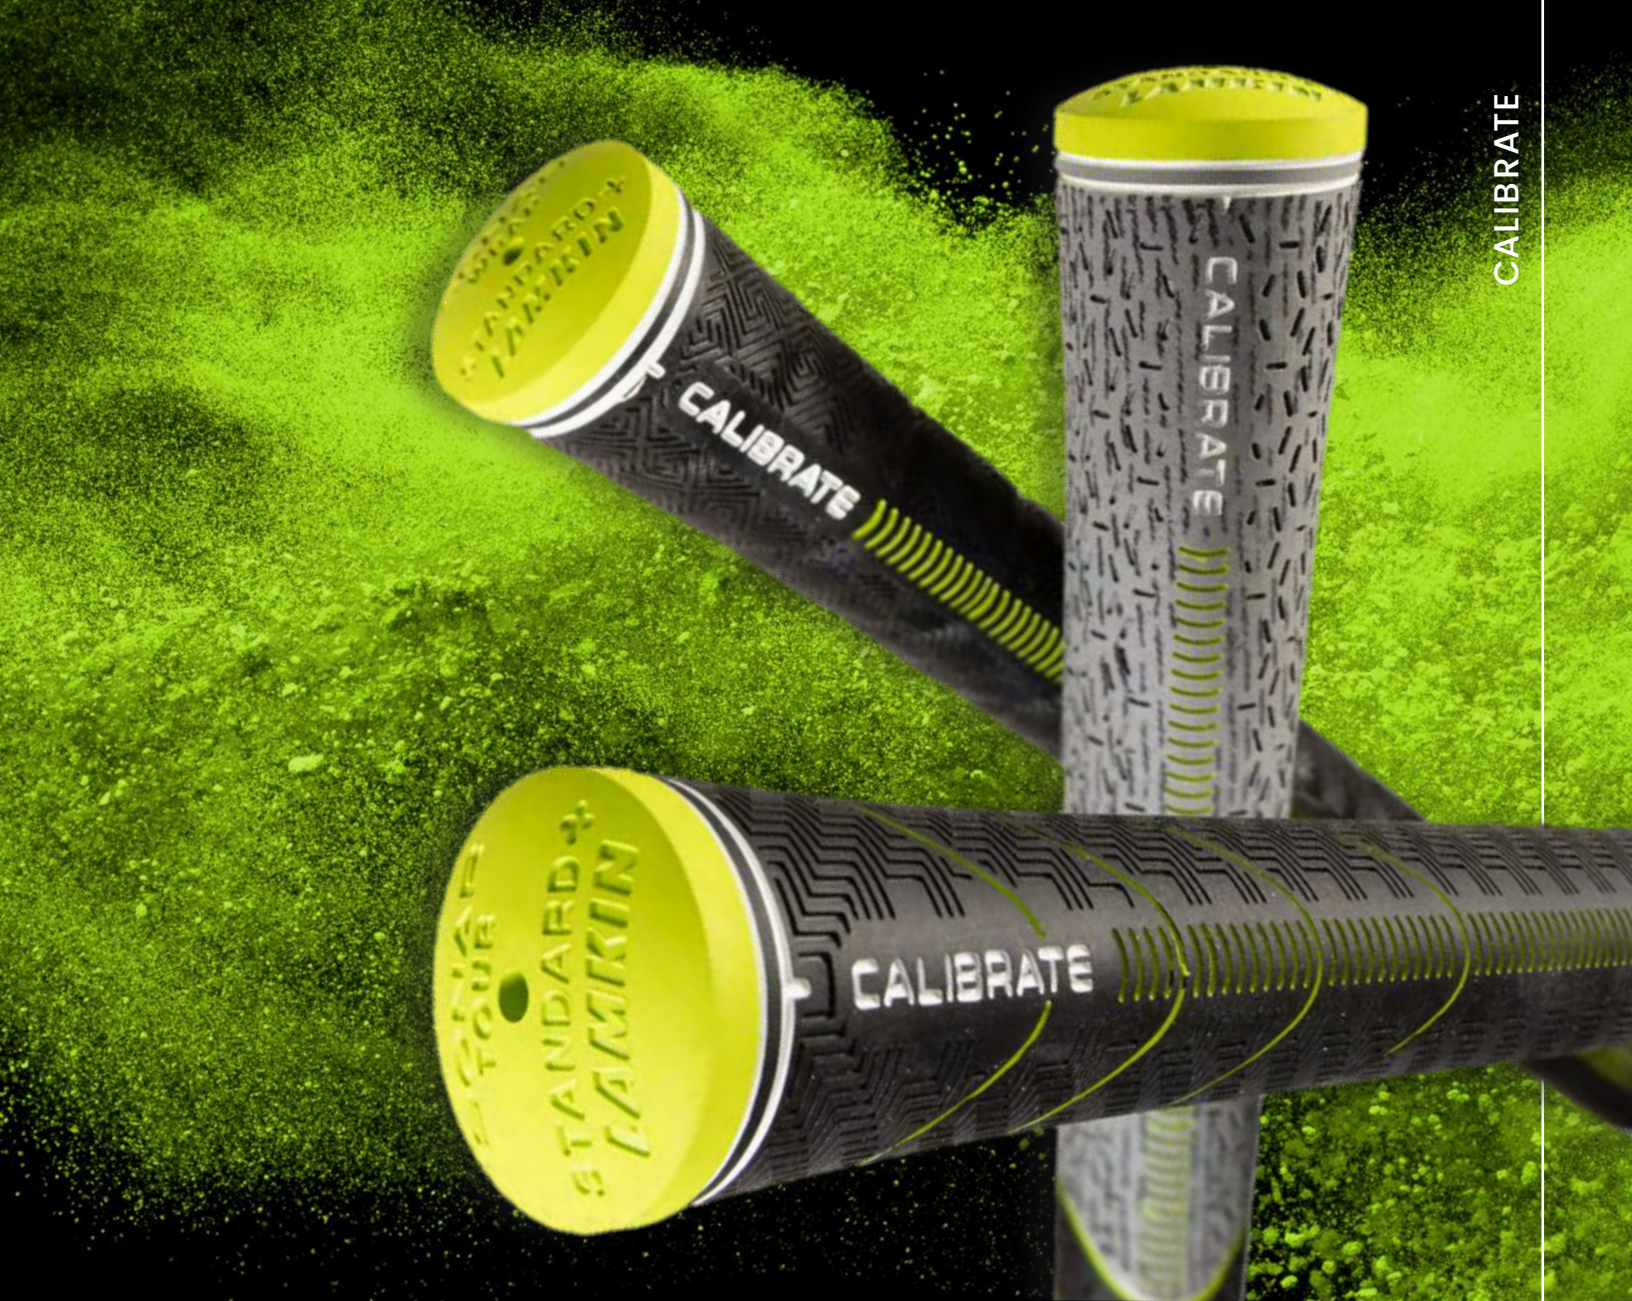

ST - SMOOTH TACK

Special formulation of Genesis Material provides:

- Tacky smooth surface
- Comfortable, welcoming feel
- Dual-zone performance
- Superior durability to standard rubber

ST - SMOOTH TACK

Intricate micro-textures on grip surface offers:

- Comfortable high traction
- Unmatched torsion control
- Slip-free performance

FINGERPRINT

CALIBRATE

CALIBRATE[®] TECHNOLOGY

Our biggest reminder ever encourages:

- Optimal hand placement
- Heightened club face awareness
- Improved alignment
- Maximum control for better shot-making