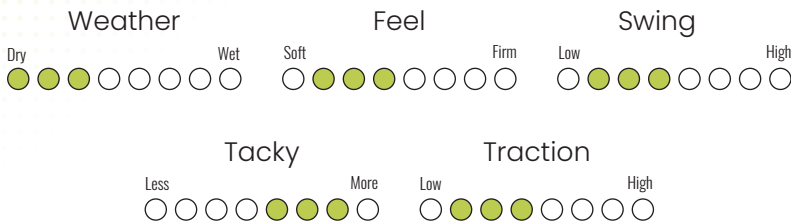

GRIP	SIZE	PART #	COLOR	CORE	WEIGHT
Sonar Wrap Calibrate	Standard+	101925	Black/Green	.60 Reminder	53g