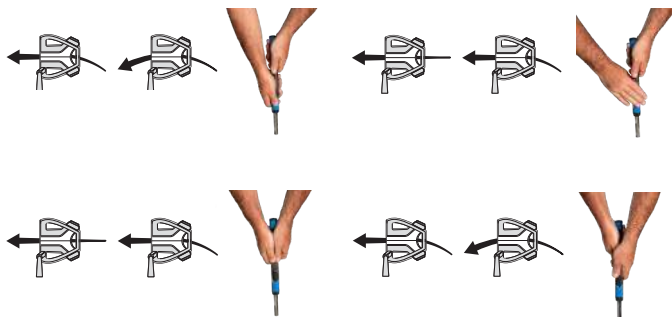

THE PERFECT FIT

The putter is used more than any club in the bag, so helping golfers find a flatstick that works for their individual games is paramount to success on the course. Lamkin is dedicated to helping our retail partners provide the best service for their customers, which is why we developed a first-of-its-kind solution in the new Putter Grip Fitting System. Here is what you need to know:

- Quickly guides customers through the putter grip fitting process
- Accounts for: hand size, stroke mechanics, pattern of misses, hand placement on the grip, etc.
- Allows experimentation with a range of models and sizes
- With one click any grip fits into the putter base provided (TaylorMade Spider X)
- Compare performance, feel and traction
- All necessary components within the display
- Available in two sizes

A GRIP FOR EVERY GRIP... AND EVERY STROKE