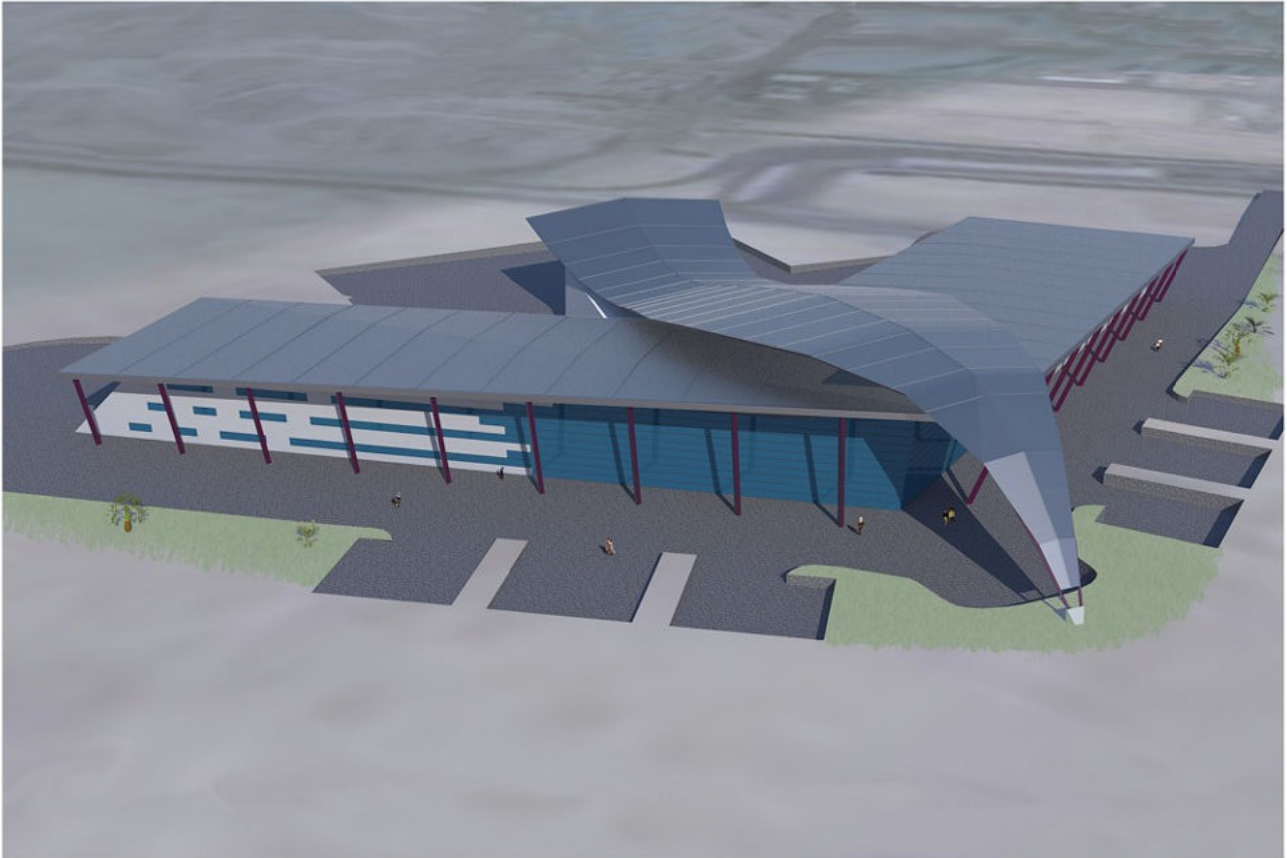

Project Description

etc Design Ltd were appointed as part of a consultancy team to develop conceptual proposals for a new flight training facility building for Qatar Airways.

The designated site is located within the development area of the new Doha International Airport in Qatar.

The building form draws inspiration from the middle east's leisure interest in falconry and in particular the form when it comes in to land.

The training centre is designed to house 8 full flight simulators with ancillary facilities including a 2500sq. m cabin trainer room and elevated swimming pool.