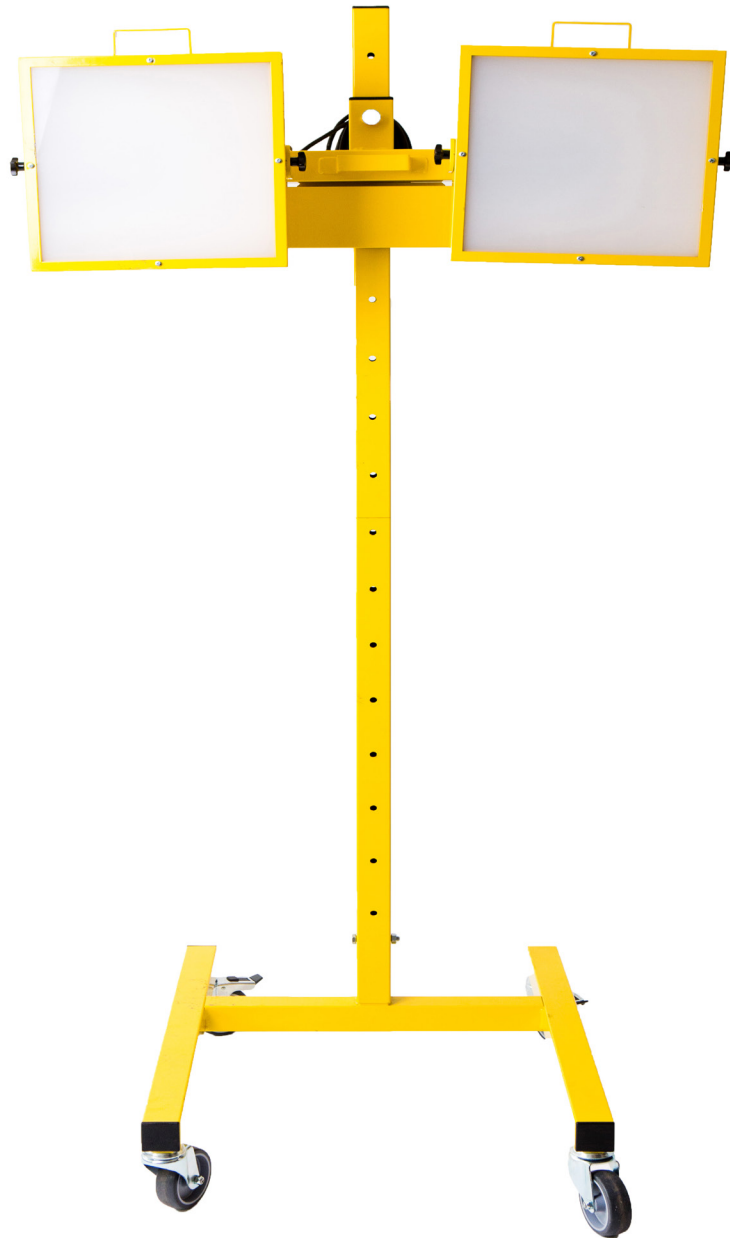

MOBILUX 2

Specifically designed for the bodyshop environment to increase lighting levels for close proximity work, detailing and final inspection, it can also be utilised for genral lighting for that "dark corner of the building"

Designed by our own technical department and manufactured in the UK, the product is not only robust to tackle any work environment, but also has the maneuverability to be positioned around the workshop.

- Solid 50mm x 50mm box section steel construction
- Aluminum construction to the lamp unit. A massive 15,000 lumen output. High CRI (Colour rendering index) for "true colour match"
- 150W total power.
- 100mm rubber wheels for ease of movement.
- Comes complete with 5m PVC cable and standard BS1363 Plug top
- Market leading Phillip's or Tridonic componants

Part No.	Wattage	Description	Lumens	Ra/CCT
MOIBLUX2	2x 75W	Twin Head Mobile Lighting Unit	2x 7,500	80+

enquiry@idesuk.com | 01706 227200
www.idesuk.com