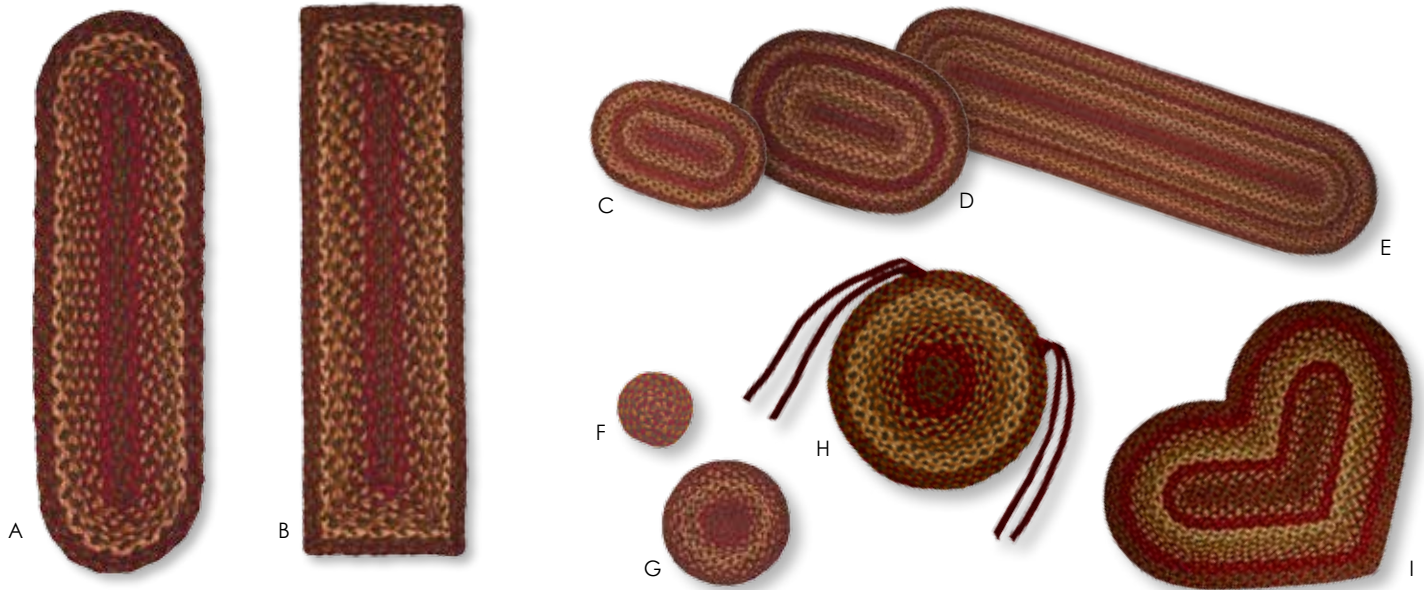

Cinnamon BR-175 BEST SELLER!

A. Oval Stair Tread (BST-O) 8" x 28"	E. Runner (RUM) 13" x 48"
B. Rectangle Stair Tread (BST-R) 8" x 28"	F. Coaster (CO) 4"
C. Swatch (SW) 10" x 15"	G. Trivet (TRV) 8"
D. Placemat (P) 13" x 19"	H. Chair Pad (BCC) 15"
	I. Heart Rug (HRT) 20" x 30"

Oval and Rectangle Rug Sizes

20" x 30"	4' x 6'
27" x 48"	5' x 8'
22" x 72"	6' x 9'
36" x 60"	8' x 10'