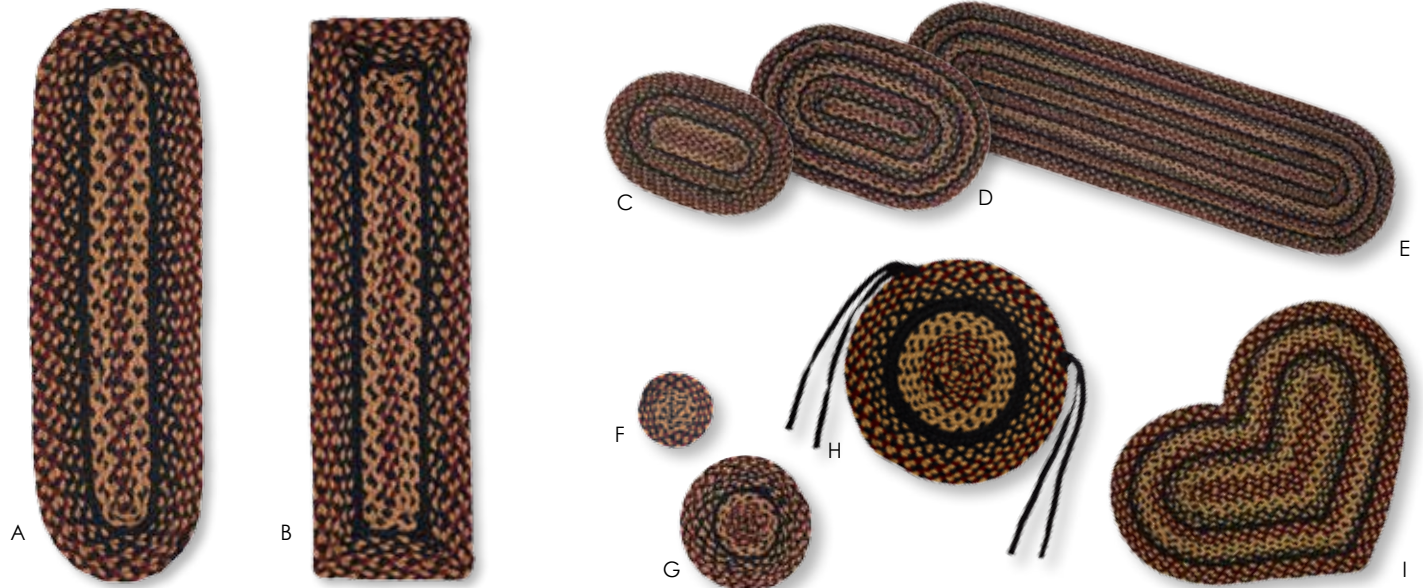

Blackberry BR-184

BEST SELLER!

- A. Oval Stair Tread (BST-O) 8" x 28"
- B. Rectangle Stair Tread (BST-R) 8" x 28"
- C. Swatch (SW) 10" x 15"
- D. Placemat (P) 13" x 19"

- E. Runner (RUM) 13" x 48"
- F. Coaster (CO) 4"
- G. Trivet (TRV) 8"
- H. Chair Pad (BCC) 15"
- I. Heart Rug (HRT) 20" x 30"

Oval and Rectangle Rug Sizes

20" x 30"	4' x 6'
27" x 48"	5' x 8'
22" x 72"	6' x 9'
36" x 60"	8' x 10'