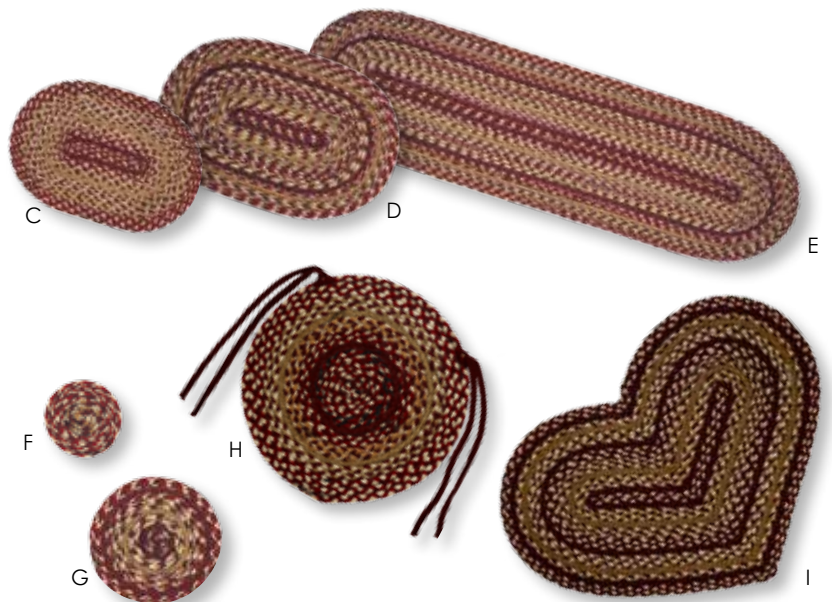

Checkerberry BR-181

- A. Oval Stair Tread (BST-O) 8" x 28"
- B. Rectangle Stair Tread (BST-R) 8" x 28"
- C. Swatch (SW) 10" x 15"
- D. Placemat (P) 13" x 19"

- E. Runner (RUM) 13" x 48"
- F. Coaster (CO) 4"
- G. Trivet (TRV) 8"
- H. Chair Pad (BCC) 15"
- I. Heart Rug (HRT) 20" x 30"

Oval and Rectangle Rug Sizes	
20" x 30"	4' x 6'
27" x 48"	5' x 8'
22" x 72"	6' x 9'
36" x 60"	8' x 10'