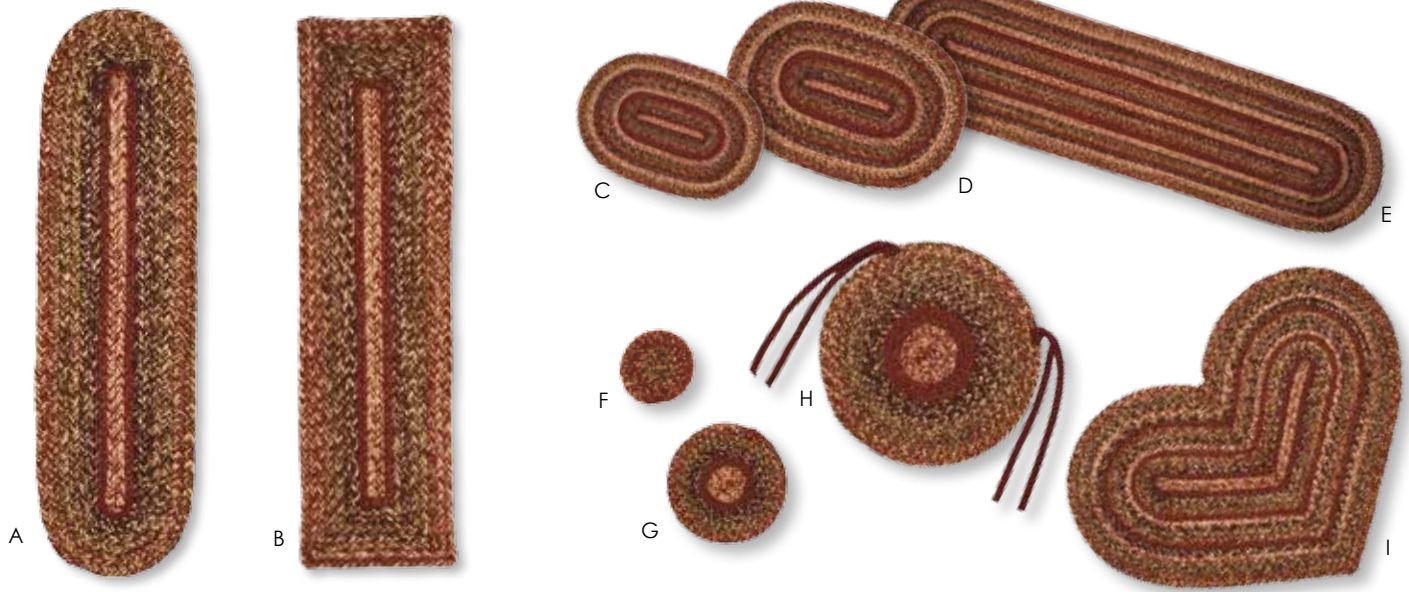

Apple Cider BR-245

- A. Oval Stair Tread (BST-O) 8" x 28"
- B. Rectangle Stair Tread (BST-R) 8" x 28"
- C. Swatch (SW) 10" x 15"
- D. Placemat (P) 13" x 19"

- E. Runner (RUM) 13" x 48"
- F. Coaster (CO) 4"
- G. Trivet (TRV) 8"
- H. Chair Pad (BCC) 15"
- I. Heart Rug (HRT) 20" x 30"

Oval and Rectangle Rug Sizes	
20" x 30"	4' x 6'
27" x 48"	5' x 8'
22" x 72"	6' x 9'
36" x 60"	8' x 10'