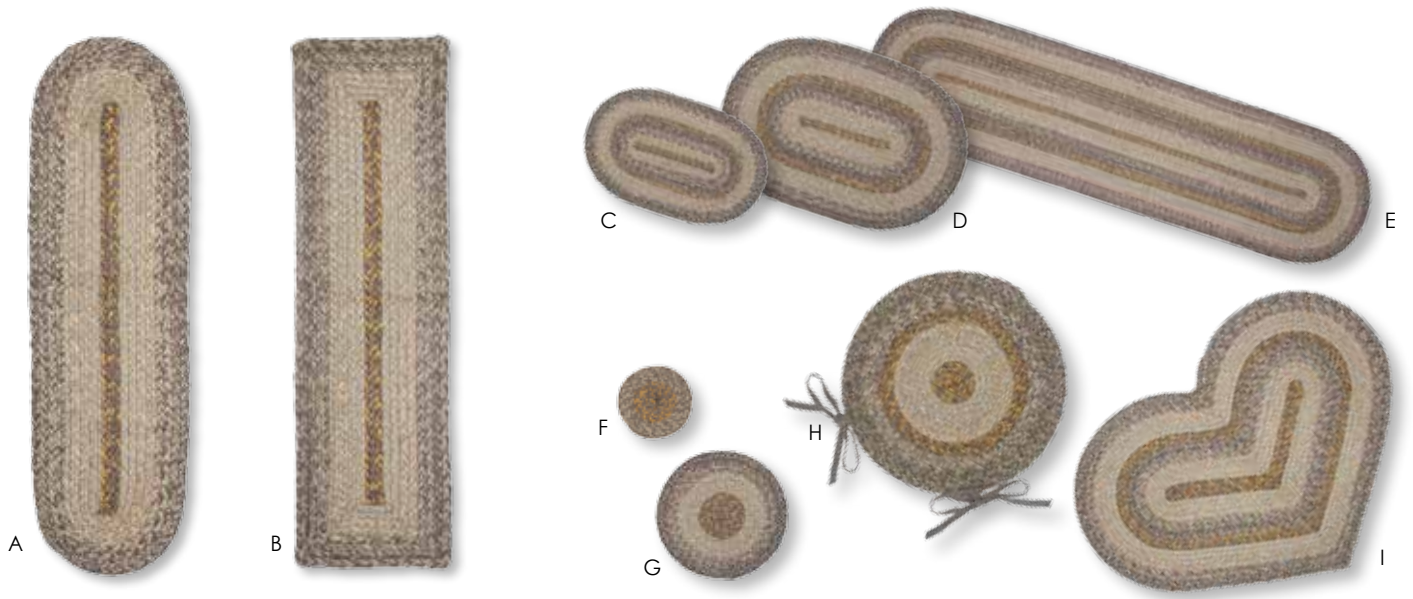

Gray Skies BR-262

- A. Oval Stair Tread (BST-O) 8" x 28"
- B. Rectangle Stair Tread (BST-R) 8" x 28"
- C. Swatch (SW) 10" x 15"
- D. Placemat (P) 13" x 19"

- E. Runner (RUM) 13" x 48"
- F. Coaster (CO) 4"
- G. Trivet (TRV) 8"
- H. Chair Pad (BCC) 15"
- I. Heart Rug (HRT) 20" x 30"

Oval and Rectangle Rug Sizes	
20" x 30"	4' x 6'
27" x 48"	5' x 8'
22" x 72"	6' x 9'
36" x 60"	8' x 10'