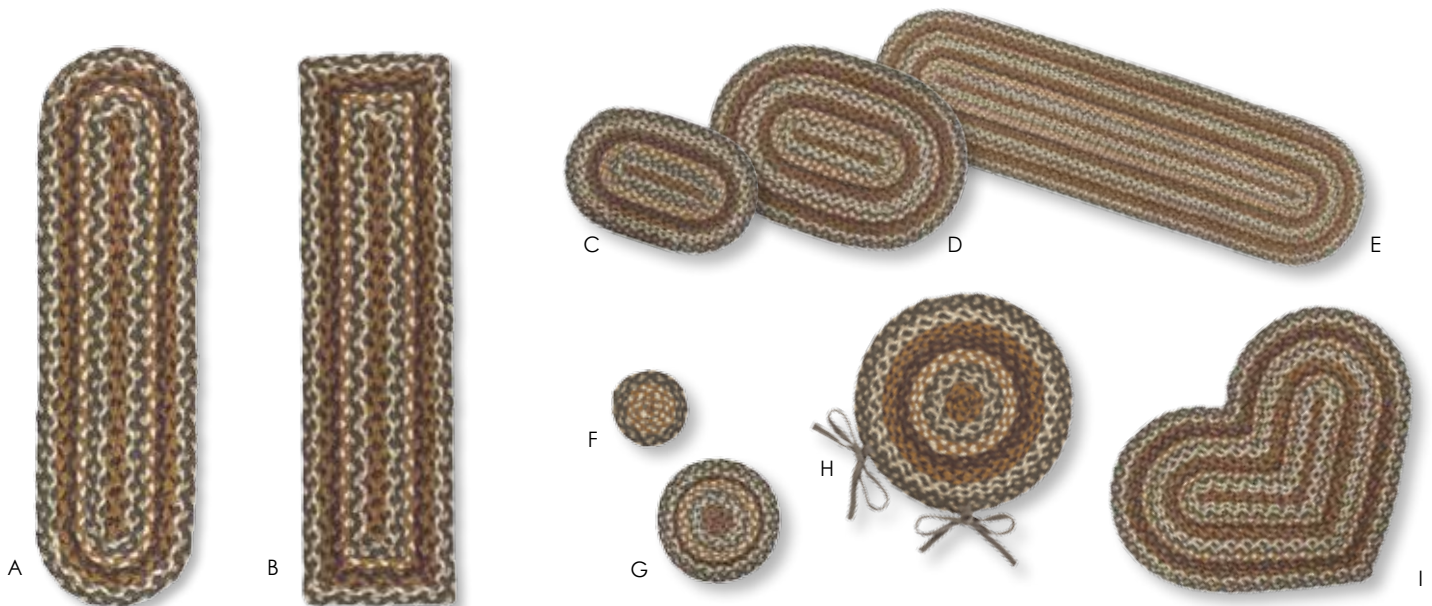

Cedar Grove BR-268 NEW!

- A. Oval Stair Tread (BST-O) 8" x 28"
- B. Rectangle Stair Tread (BST-R) 8" x 28"
- C. Swatch (SW) 10" x 15"
- D. Placemat (P) 13" x 19"

- E. Runner (RUM) 13" x 48"
- F. Coaster (CO) 4"
- G. Trivet (TRV) 8"
- H. Chair Pad (BCC) 15"
- I. Heart Rug (HRT) 20" x 30"

Oval and Rectangle Rug Sizes

20" x 30"	4' x 6'
27" x 48"	5' x 8'
22" x 72"	6' x 9'
36" x 60"	8' x 10'