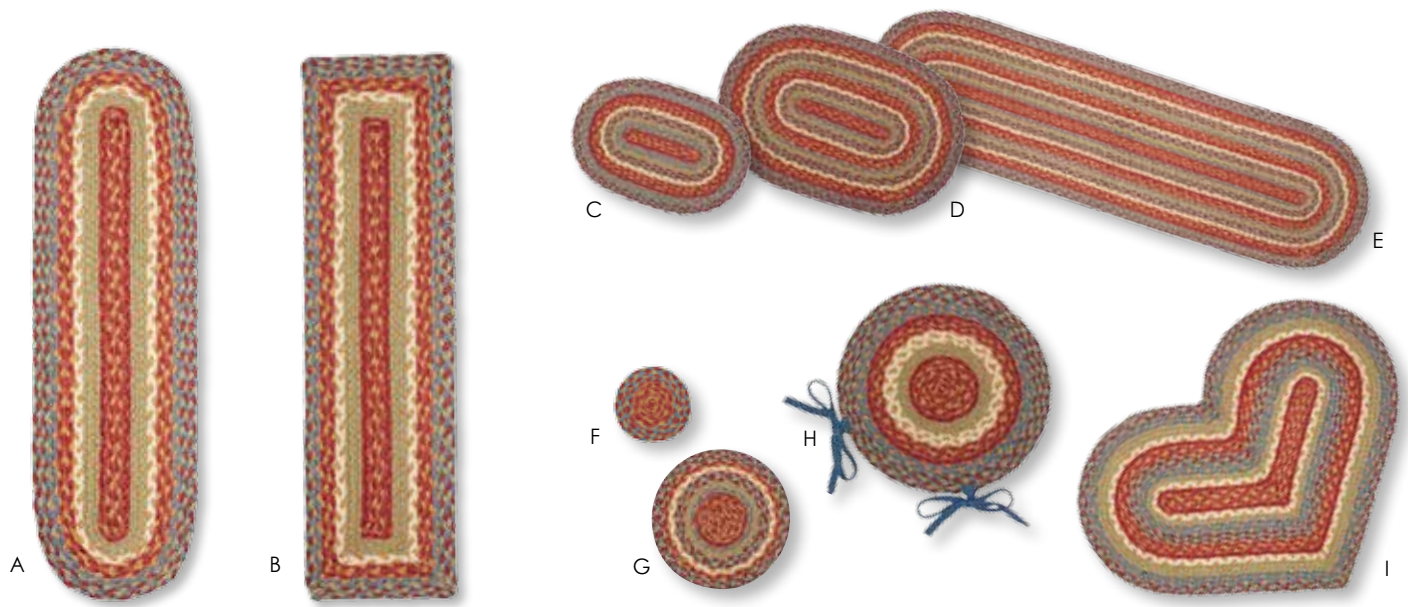

Cherry Creek BR-258

- A. Oval Stair Tread (BST-O) 8" x 28"
- B. Rectangle Stair Tread (BST-R) 8" x 28"
- C. Swatch (SW) 10" x 15"
- D. Placemat (P) 13" x 19"
- E. Runner (RUM) 13" x 48"
- F. Coaster (CO) 4"
- G. Trivet (TRV) 8"
- H. Chair Pad (BCC) 15"
- I. Heart Rug (HRT) 20" x 30"

Oval and Rectangle Rug Sizes

20" x 30"	4' x 6'
27" x 48"	5' x 8'
22" x 72"	6' x 9'
36" x 60"	8' x 10'