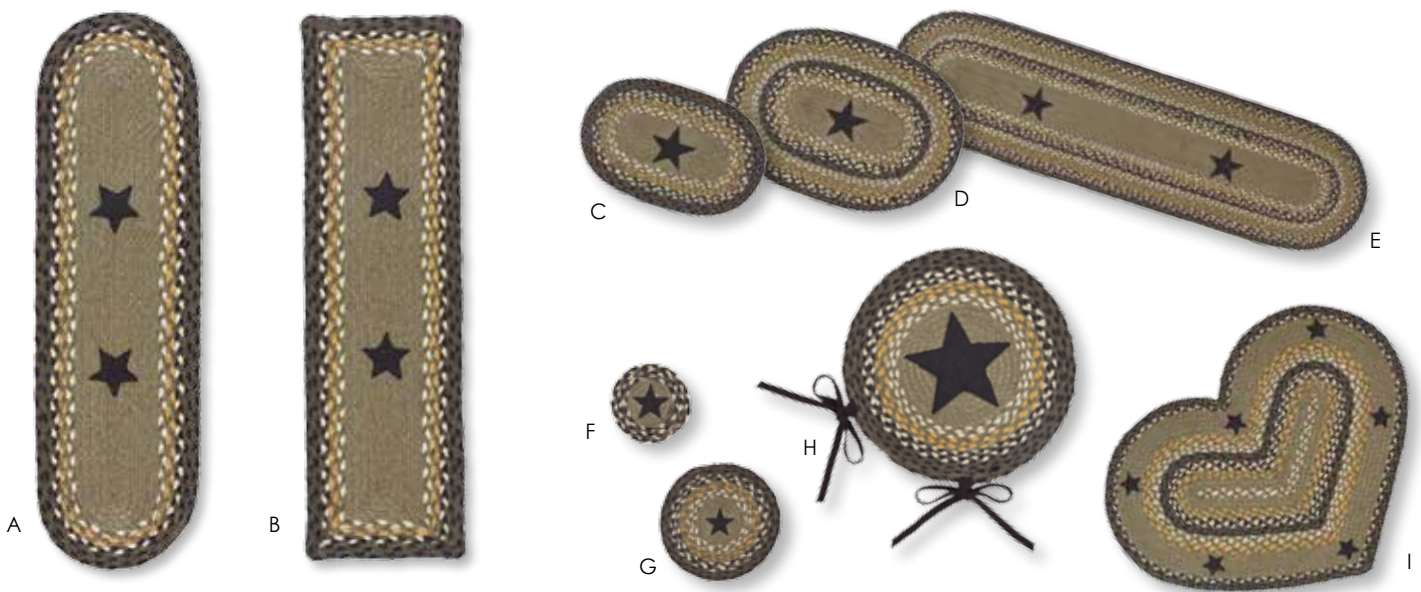

Dartmouth Star BR-264

NEW!

- A. Oval Stair Tread (BST-O) 8" x 28"
- B. Rectangle Stair Tread (BST-R) 8" x 28"
- C. Swatch (SW) 10" x 15"
- D. Placemat (P) 13" x 19"

- E. Runner (RUM) 13" x 48"
- F. Coaster (CO) 4"
- G. Trivet (TRV) 8"
- H. Chair Pad (BCC) 15"
- I. Heart Rug (HRT) 20" x 30"

Oval and Rectangle Rug Sizes

20" x 30"	4' x 6'
27" x 48"	5' x 8'
22" x 72"	
36" x 60"