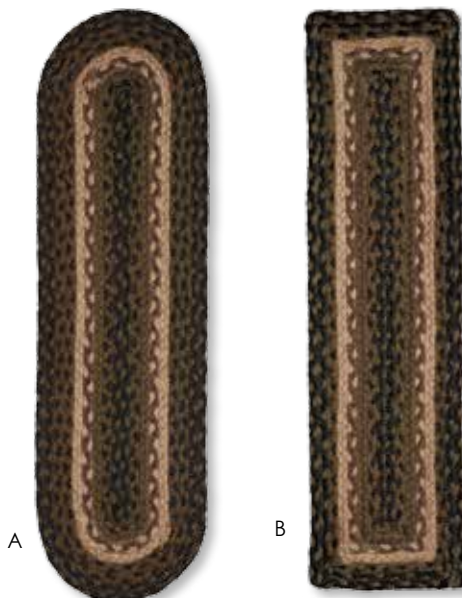

Pinecone BR-69

- A. Oval Stair Tread (BST-O) 8" x 28"
- B. Rectangle Stair Tread (BST-R) 8" x 28"
- C. Swatch (SW) 10" x 15"
- D. Placemat (P) 13" x 19"

- E. Runner (RUM) 13" x 48"
- F. Coaster (CO) 4"
- G. Trivet (TRV) 8"
- H. Chair Pad (BCC) 15"

Oval and Rectangle Rug Sizes	
20" x 30"	4' x 6'
27" x 48"	5' x 8'
22" x 72"	6' x 9'
36" x 60"	8' x 10'