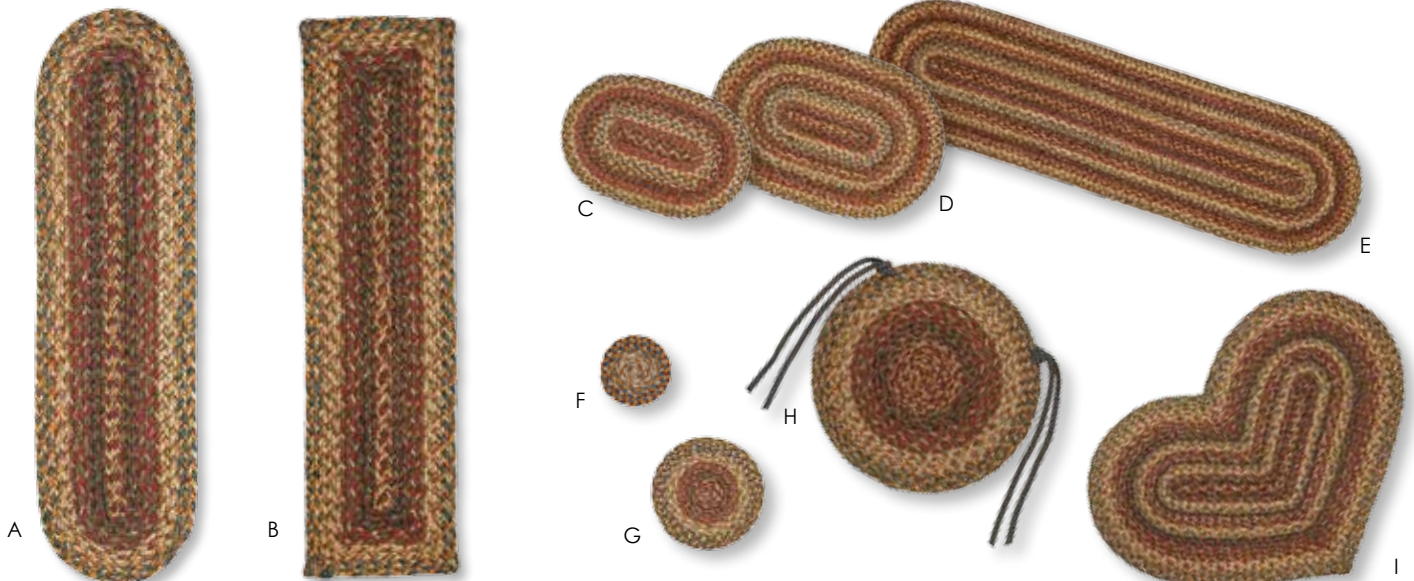

Plantation BR-247

- A. Oval Stair Tread (BST-O) 8" x 28"
- B. Rectangle Stair Tread (BST-R) 8" x 28"
- C. Swatch (SW) 10" x 15"
- D. Placemat (P) 13" x 19"

- E. Runner (RUM) 13" x 48"
- F. Coaster (CO) 4"
- G. Trivet (TRV) 8"
- H. Chair Pad (BCC) 15"
- I. Heart Rug (HRT) 20" x 30"

Oval and Rectangle Rug Sizes

20" x 30"	4' x 6'
27" x 48"	5' x 8'
22" x 72"	6' x 9'
36" x 60"	8' x 10'