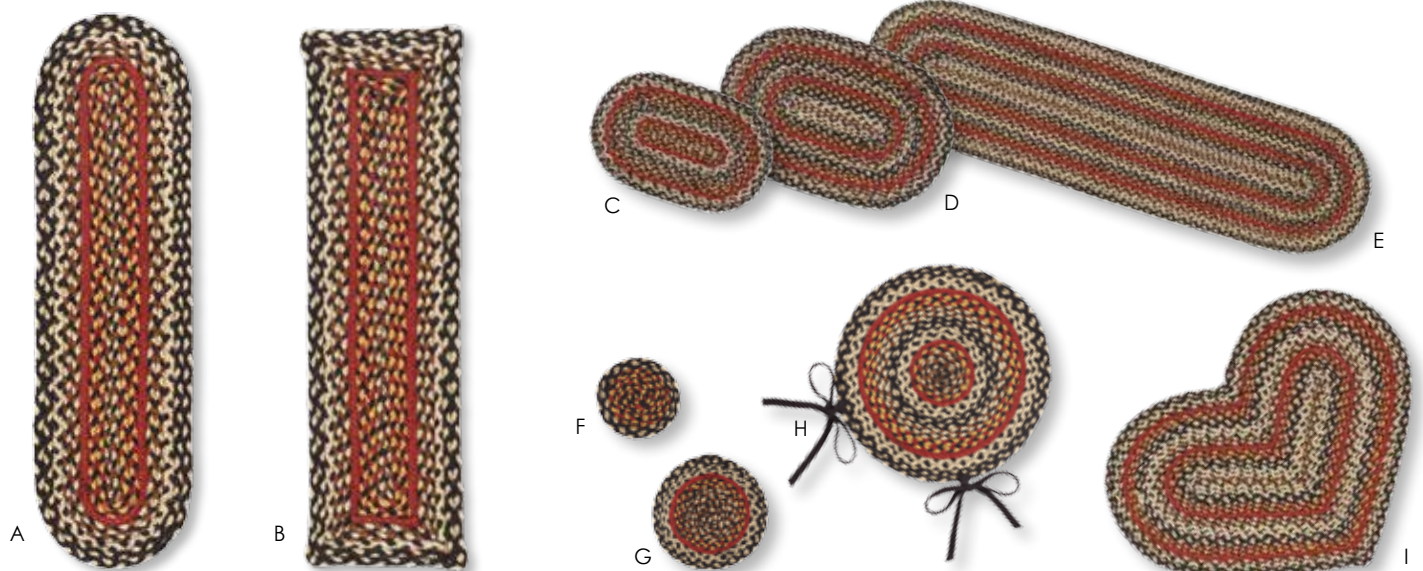

Savannah BR-266 NEW!

- A. Oval Stair Tread (BST-O) 8" x 28"
- B. Rectangle Stair Tread (BST-R) 8" x 28"
- C. Swatch (SW) 10" x 15"
- D. Placemat (P) 13" x 19"

- E. Runner (RUM) 13" x 48"
- F. Coaster (CO) 4"
- G. Trivet (TRV) 8"
- H. Chair Pad (BCC) 15"
- I. Heart Rug (HRT) 20" x 30"

Oval and Rectangle Rug Sizes

20" x 30"	4' x 6'
27" x 48"	5' x 8'
22" x 72"	6' x 9'
36" x 60"	8' x 10'