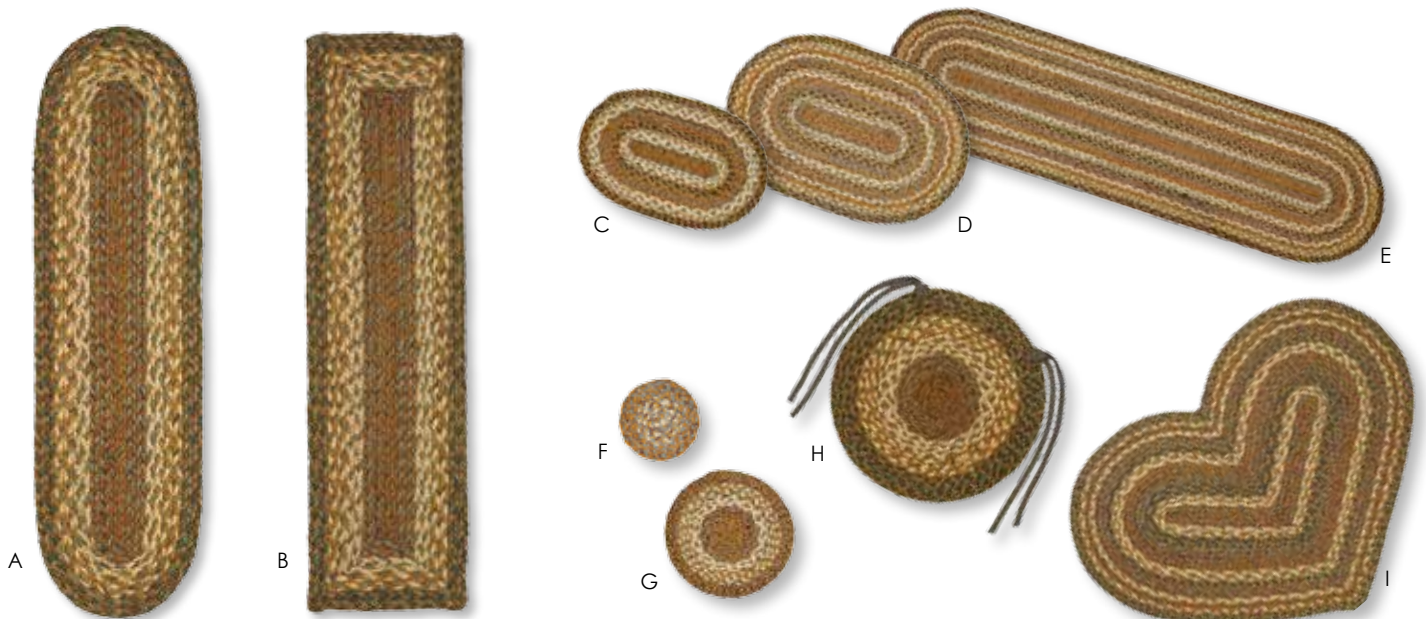

Boulder BR-248

- A. Oval Stair Tread (BST-O) 8" x 28"
- B. Rectangle Stair Tread (BST-R) 8" x 28"
- C. Swatch (SW) 10" x 15"
- D. Placemat (P) 13" x 19"

- E. Runner (RUM) 13" x 48"
- F. Coaster (CO) 4"
- G. Trivet (TRV) 8"
- H. Chair Pad (BCC) 15"
- I. Heart Rug (HRT) 20" x 30"

Oval and Rectangle Rug Sizes	
20" x 30"	4' x 6'
27" x 48"	5' x 8'
22" x 72"	6' x 9'
36" x 60"	8' x 10'