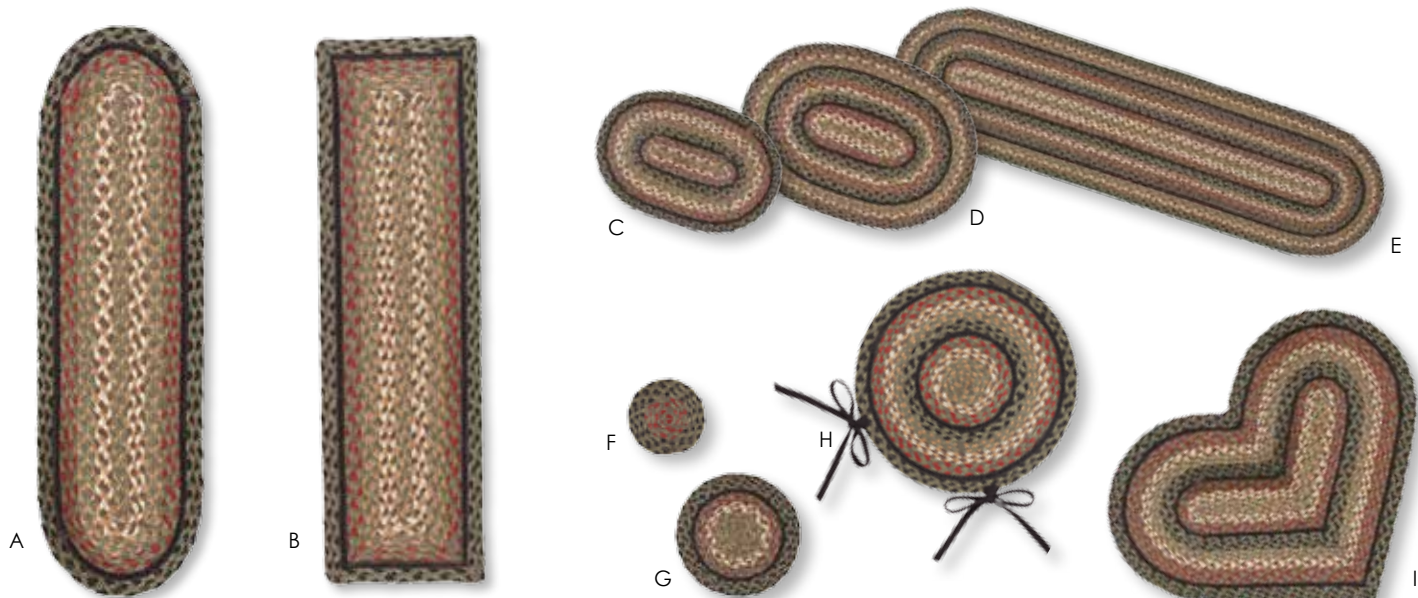

Granville BR-267 NEW!

- A. Oval Stair Tread (BST-O) 8" x 28"
- B. Rectangle Stair Tread (BST-R) 8" x 28"
- C. Swatch (SW) 10" x 15"
- D. Placemat (P) 13" x 19"
- E. Runner (RUM) 13" x 48"
- F. Coaster (CO) 4"
- G. Trivet (TRV) 8"
- H. Chair Pad (BCC) 15"
- I. Heart Rug (HRT) 20" x 30"

Oval and Rectangle Rug Sizes

20" x 30"	4' x 6'
27" x 48"	5' x 8'
22" x 72"	6' x 9'
36" x 60"	8' x 10'