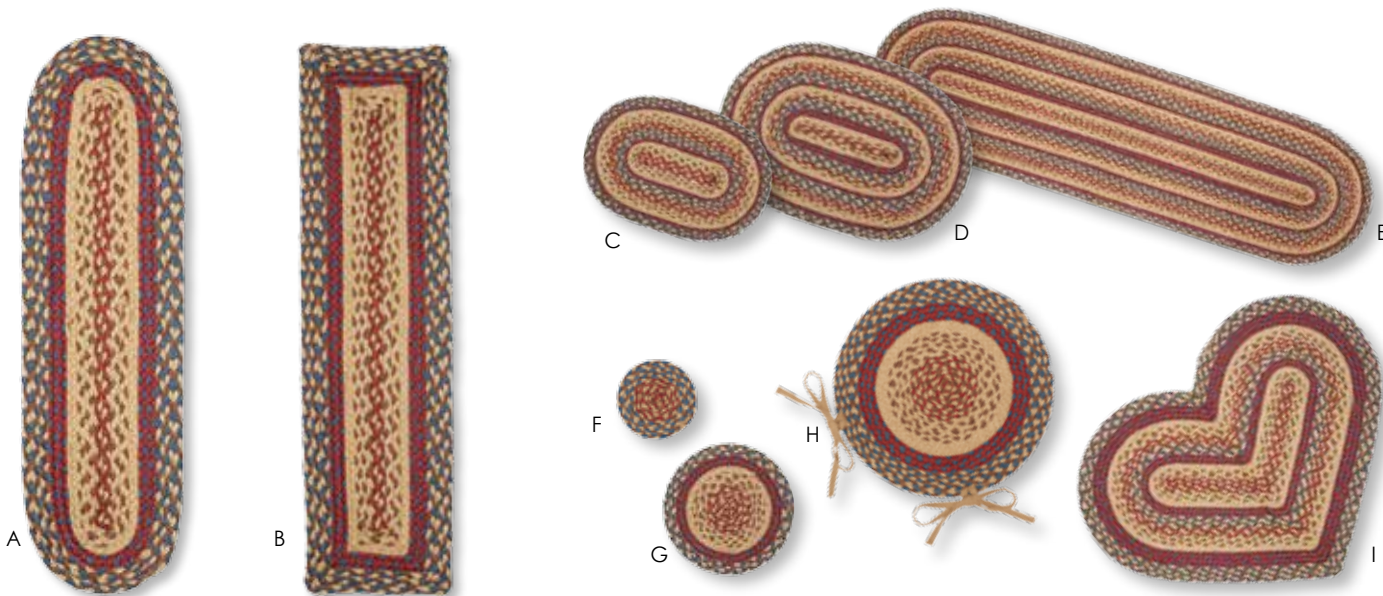

Shaker BR-257

- A. Oval Stair Tread (BST-O) 8" x 28"
- B. Rectangle Stair Tread (BST-R) 8" x 28"
- C. Swatch (SW) 10" x 15"
- D. Placemat (P) 13" x 19"

- E. Runner (RUM) 13" x 48"
- F. Coaster (CO) 4"
- G. Trivet (TRV) 8"
- H. Chair Pad (BCC) 15"
- I. Heart Rug (HRT) 20" x 30"

Oval and Rectangle Rug Sizes

20" x 30"	4' x 6'
27" x 48"	5' x 8'
22" x 72"	6' x 9'
36" x 60"	8' x 10'