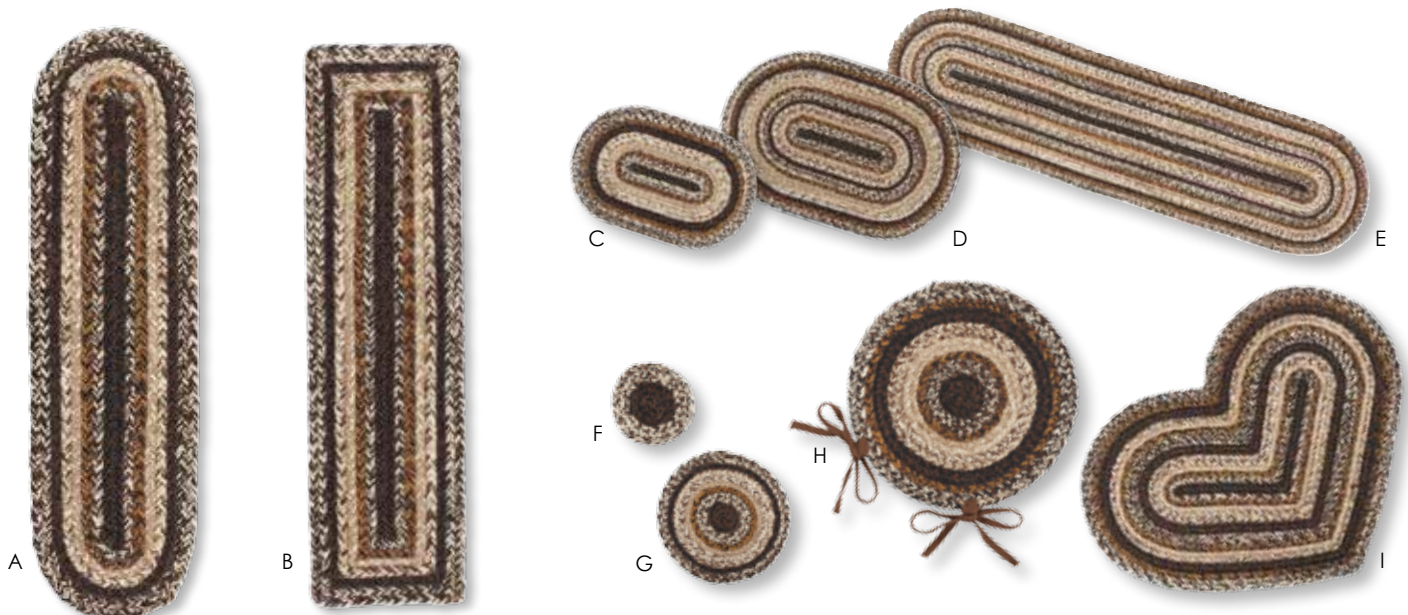

Chestnut Lane BR-270 NEW!

- A. Oval Stair Tread (BST-O) 8" x 28"
- B. Rectangle Stair Tread (BST-R) 8" x 28"
- C. Swatch (SW) 10" x 15"
- D. Placemat (P) 13" x 19"
- E. Runner (RUM) 13" x 48"
- F. Coaster (CO) 4"
- G. Trivet (TRV) 8"
- H. Chair Pad (BCC) 15"
- I. Heart Rug (HRT) 20" x 30"

Oval and Rectangle Rug Sizes

20" x 30"	4' x 6'
27" x 48"	5' x 8'
22" x 72"	6' x 9'
36" x 60"	8' x 10'