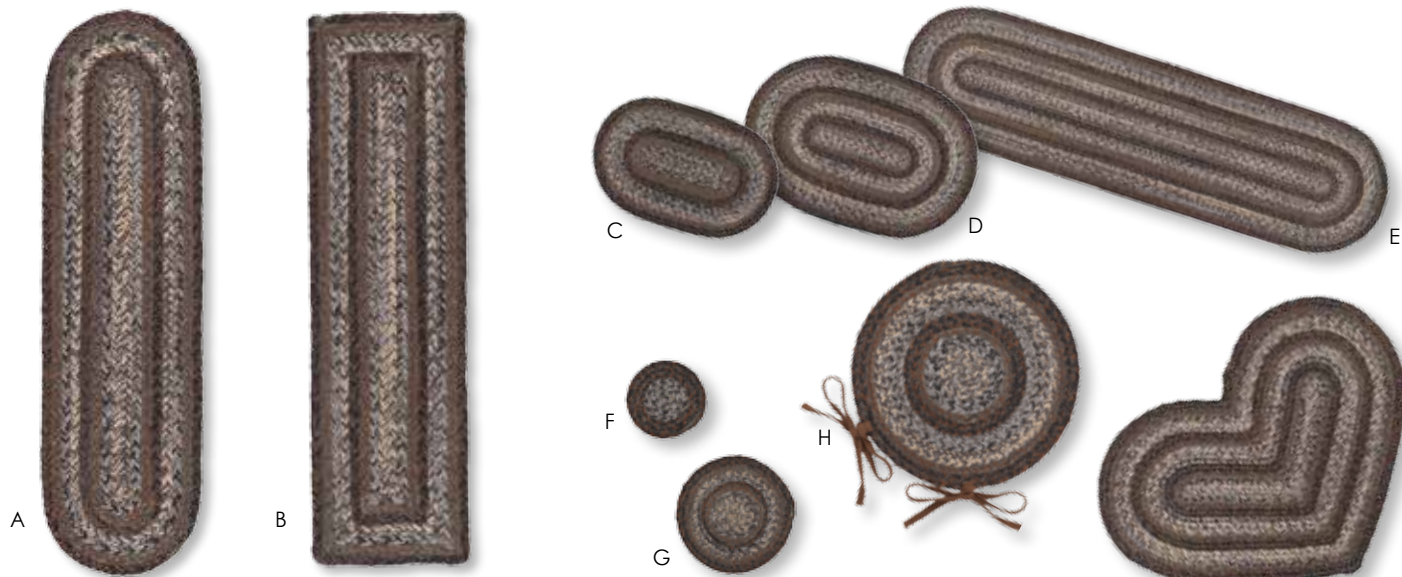

Night Shadow BR-269 NEW!

- A. Oval Stair Tread (BST-O) 8" x 28"
- B. Rectangle Stair Tread (BST-R) 8" x 28"
- C. Swatch (SW) 10" x 15"
- D. Placemat (P) 13" x 19"
- E. Runner (RUM) 13" x 48"
- F. Coaster (CO) 4"
- G. Trivet (TRV) 8"
- H. Chair Pad (BCC) 15"
- I. Heart Rug (HRT) 20" x 30"

Oval and Rectangle Rug Sizes

20" x 30"	4' x 6'
27" x 48"	5' x 8'
22" x 72"	6' x 9'
36" x 60"	8' x 10'