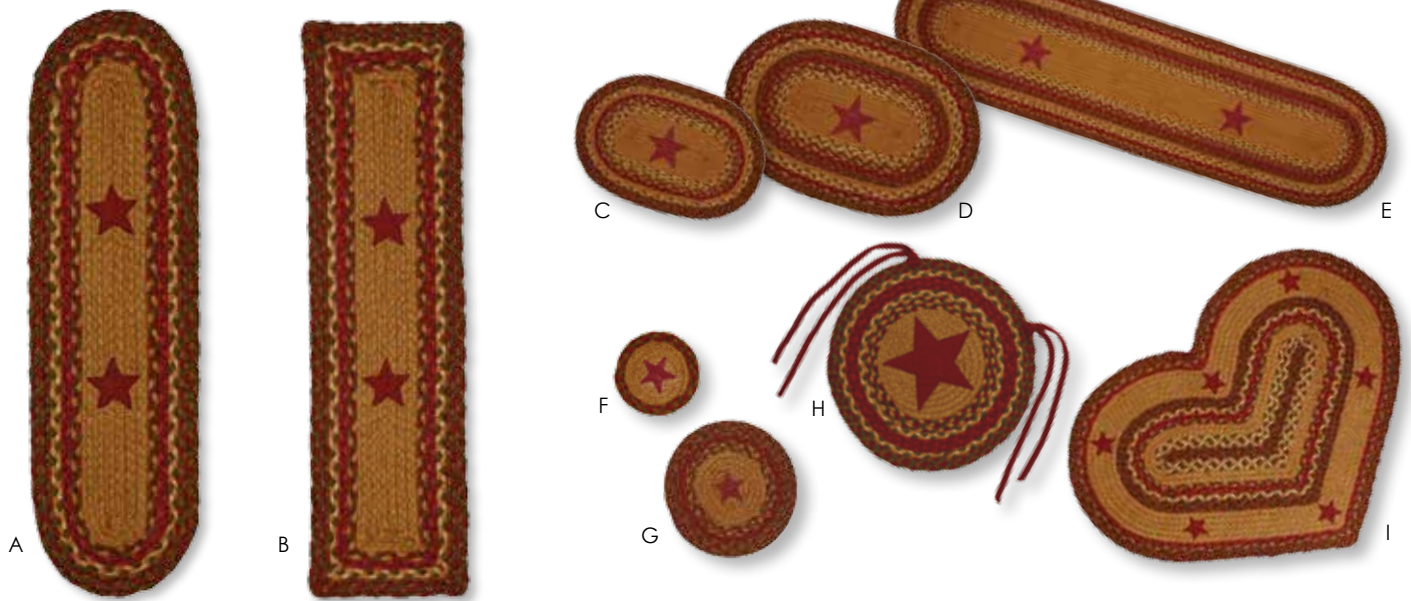

Cinnamon Star BR-253

- A. Oval Stair Tread (BST-O) 8" x 28"
- B. Rectangle Stair Tread (BST-R) 8" x 28"
- C. Swatch (SW) 10" x 15"
- D. Placemat (P) 13" x 19"
- E. Runner (RUM) 13" x 48"
- F. Coaster (CO) 4"
- G. Trivet (TRV) 8"
- H. Chair Pad (BCC) 15"
- I. Heart Rug (HRT) 20" x 30"

Oval and Rectangle Rug Sizes

20" x 30"	4' x 6'
27" x 48"	5' x 8'
22" x 72"	
36" x 60"