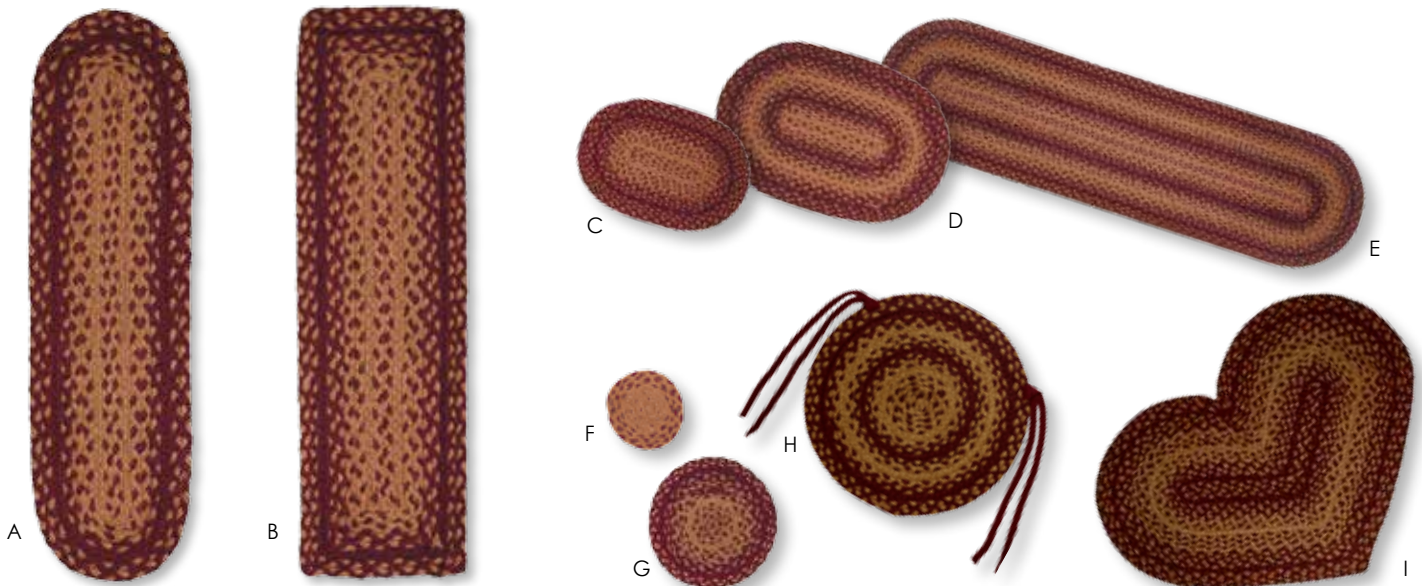

Oval and Rectangle Rug Sizes

20" x 30"	4' x 6'
27" x 48"	5' x 8'
22" x 72"	6' x 9'
36" x 60"	8' x 10'