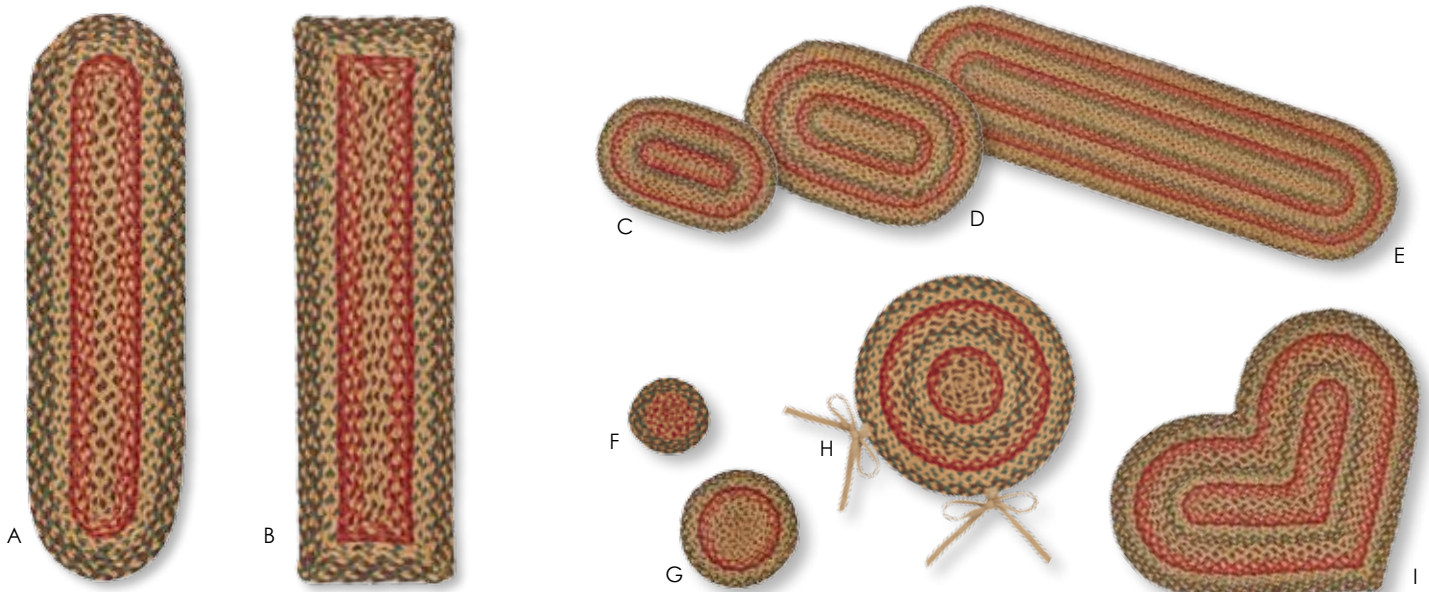

Oval and Rectangle Rug Sizes	
20" x 30"	4' x 6'
27" x 48"	5' x 8'
22" x 72"	6' x 9'
36" x 60"	8' x 10'

Bistro BR-265 NEW

- A. Oval Stair Tread (BST-O) 8" x 28"
- B. Rectangle Stair Tread (BST-R) 8" x 28"
- C. Swatch (SW) 10" x 15"
- D. Placemat (P) 13" x 19"

- E. Runner (RUM) 13" x 48"
- F. Coaster (CO) 4"
- G. Trivet (TRV) 8"
- H. Chair Pad (BCC) 15"
- I. Heart Rug (HRT) 20" x 30"

Oval and Rectangle Rug Sizes

20" x 30"	4' x 6'
27" x 48"	5' x 8'
22" x 72"	6' x 9'
36" x 60"	8' x 10'