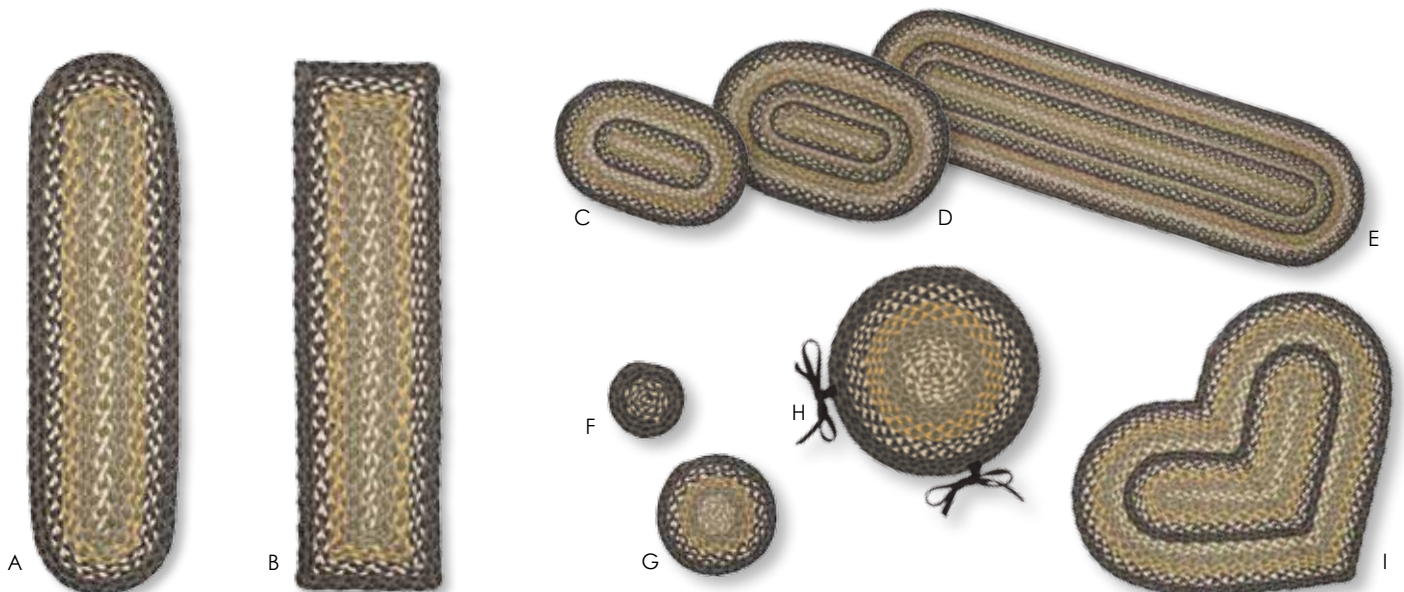

Oval and Rectangle Rug Sizes	
20" x 30"	4' x 6'
27" x 48"	5' x 8'
22" x 72"	6' x 9'
36" x 60"	8' x 10'

Dartmouth BR-261

- A. Oval Stair Tread (BST-O) 8" x 28"
- B. Rectangle Stair Tread (BST-R) 8" x 28"
- C. Swatch (SW) 10" x 15"
- D. Placemat (P) 13" x 19"

- E. Runner (RUM) 13" x 48"
- F. Coaster (CO) 4"
- G. Trivet (TRV) 8"
- H. Chair Pad (BCC) 15"
- I. Heart Rug (HRT) 20" x 30"

Oval and Rectangle Rug Sizes

20" x 30"	4' x 6'
27" x 48"	5' x 8'
22" x 72"	6' x 9'
36" x 60"	8' x 10'