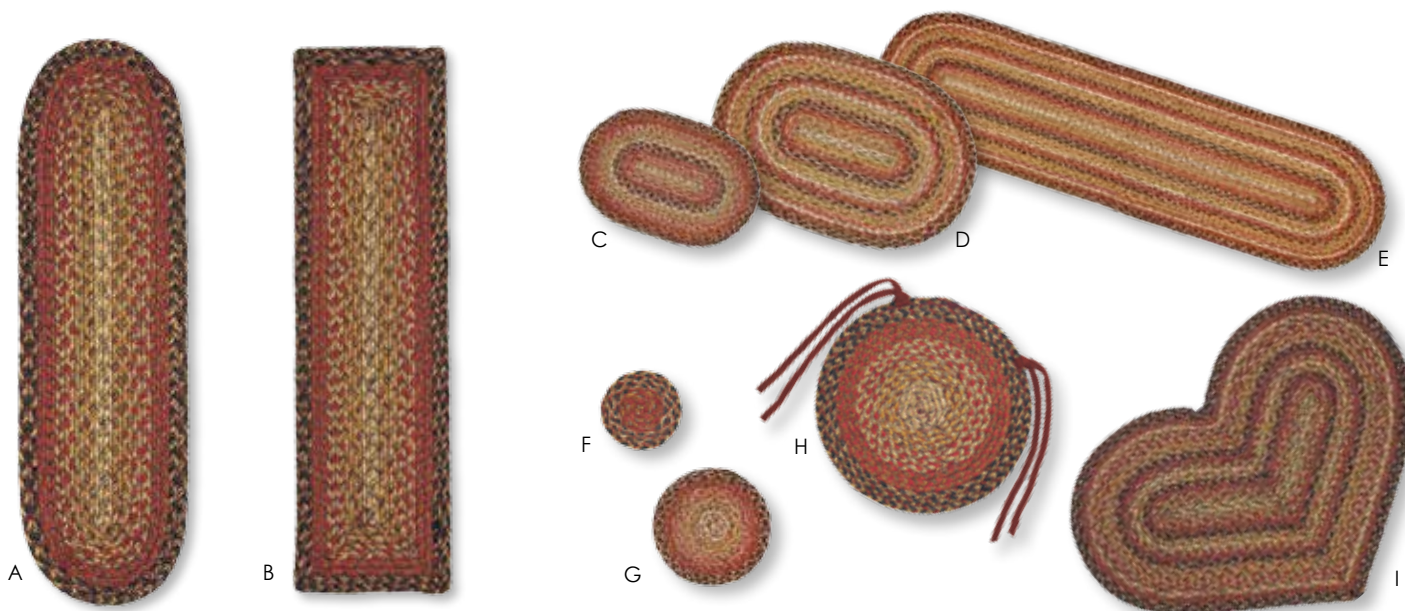

Ginger BR-249

- A. Oval Stair Tread (BST-O) 8" x 28"
- B. Rectangle Stair Tread (BST-R) 8" x 28"
- C. Swatch (SW) 10" x 15"
- D. Placemat (P) 13" x 19"

- E. Runner (RUM) 13" x 48"
- F. Coaster (CO) 4"
- G. Trivet (TRV) 8"
- H. Chair Pad (BCC) 15"
- I. Heart Rug (HRT) 20" x 30"

Oval and Rectangle Rug Sizes	
20" x 30"	4' x 6'
27" x 48"	5' x 8'
22" x 72"	6' x 9'
36" x 60"	8' x 10'