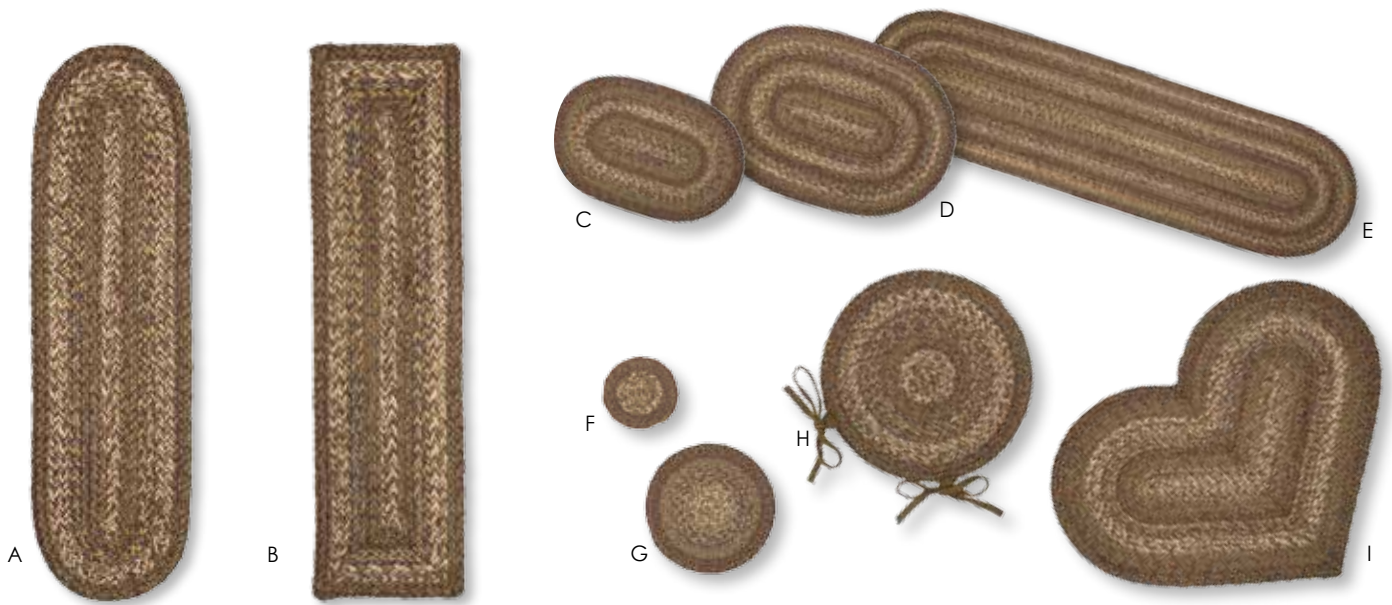

Lake Forest BR-259

- A. Oval Stair Tread (BST-O) 8" x 28"
- B. Rectangle Stair Tread (BST-R) 8" x 28"
- C. Swatch (SW) 10" x 15"
- D. Placemat (P) 13" x 19"

- E. Runner (RUM) 13" x 48"
- F. Coaster (CO) 4"
- G. Trivet (TRV) 8"
- H. Chair Pad (BCC) 15"
- I. Heart Rug (HRT) 20" x 30"

Oval and Rectangle Rug Sizes

20" x 30"	4' x 6'
27" x 48"	5' x 8'
22" x 72"	6' x 9'
36" x 60"	8' x 10'