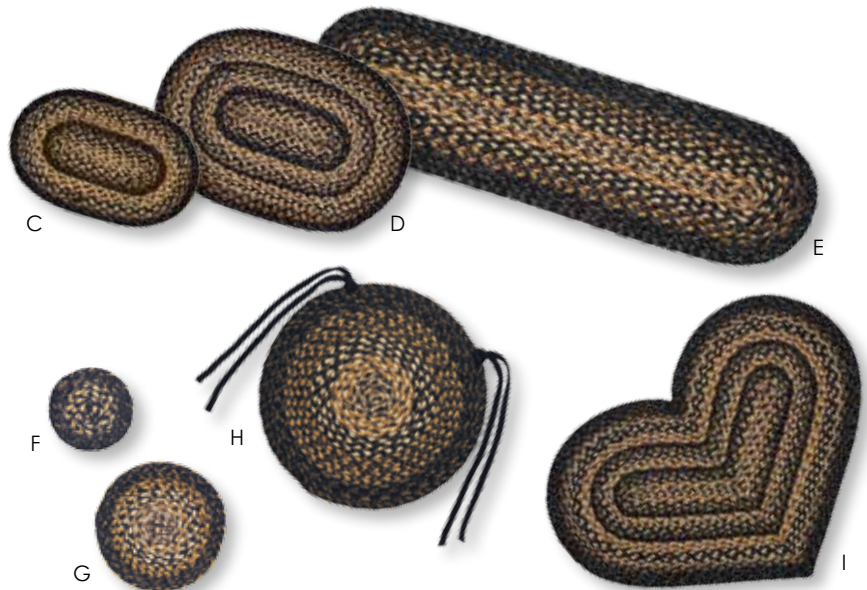

Black Forest BR-251 BEST SELLER!

- A. Oval Stair Tread (BST-O) 8" x 28"
- B. Rectangle Stair Tread (BST-R) 8" x 28"
- C. Swatch (SW) 10" x 15"
- D. Placemat (P) 13" x 19"

- E. Runner (RUM) 13" x 48"
- F. Coaster (CO) 4"
- G. Trivet (TRV) 8"
- H. Chair Pad (BCC) 15"
- I. Heart Rug (HRT) 20" x 30"

Oval and Rectangle Rug Sizes

20" x 30"	4' x 6'
27" x 48"	5' x 8'
22" x 72"	6' x 9'
36" x 60"	8' x 10'