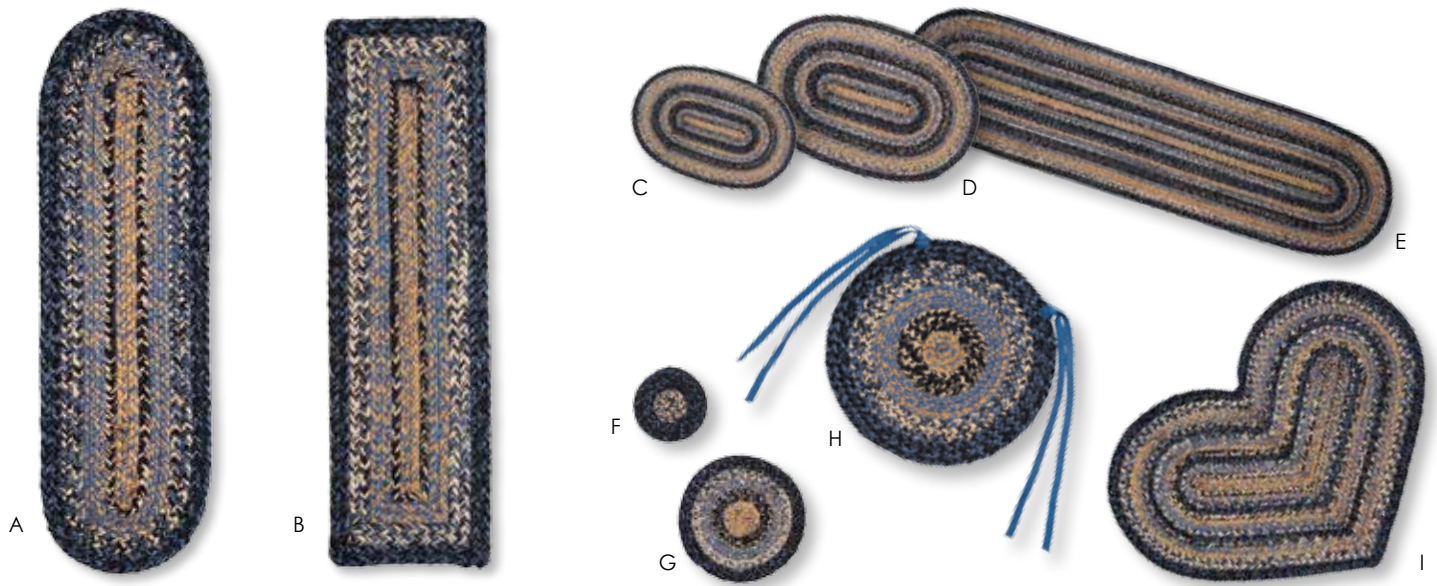

River Shale BR-246

BEST SELLER!

- A. Oval Stair Tread (BST-O) 8" x 28"
- B. Rectangle Stair Tread (BST-R) 8" x 28"
- C. Swatch (SW) 10" x 15"
- D. Placemat (P) 13" x 19"
- E. Runner (RUM) 13" x 48"
- F. Coaster (CO) 4"
- G. Trivet (TRV) 8"
- H. Chair Pad (BCC) 15"
- I. Heart Rug (HRT) 20" x 30"

Oval and Rectangle Rug Sizes

20" x 30"	4' x 6'
27" x 48"	5' x 8'
22" x 72"	6' x 9'
36" x 60"	8' x 10'