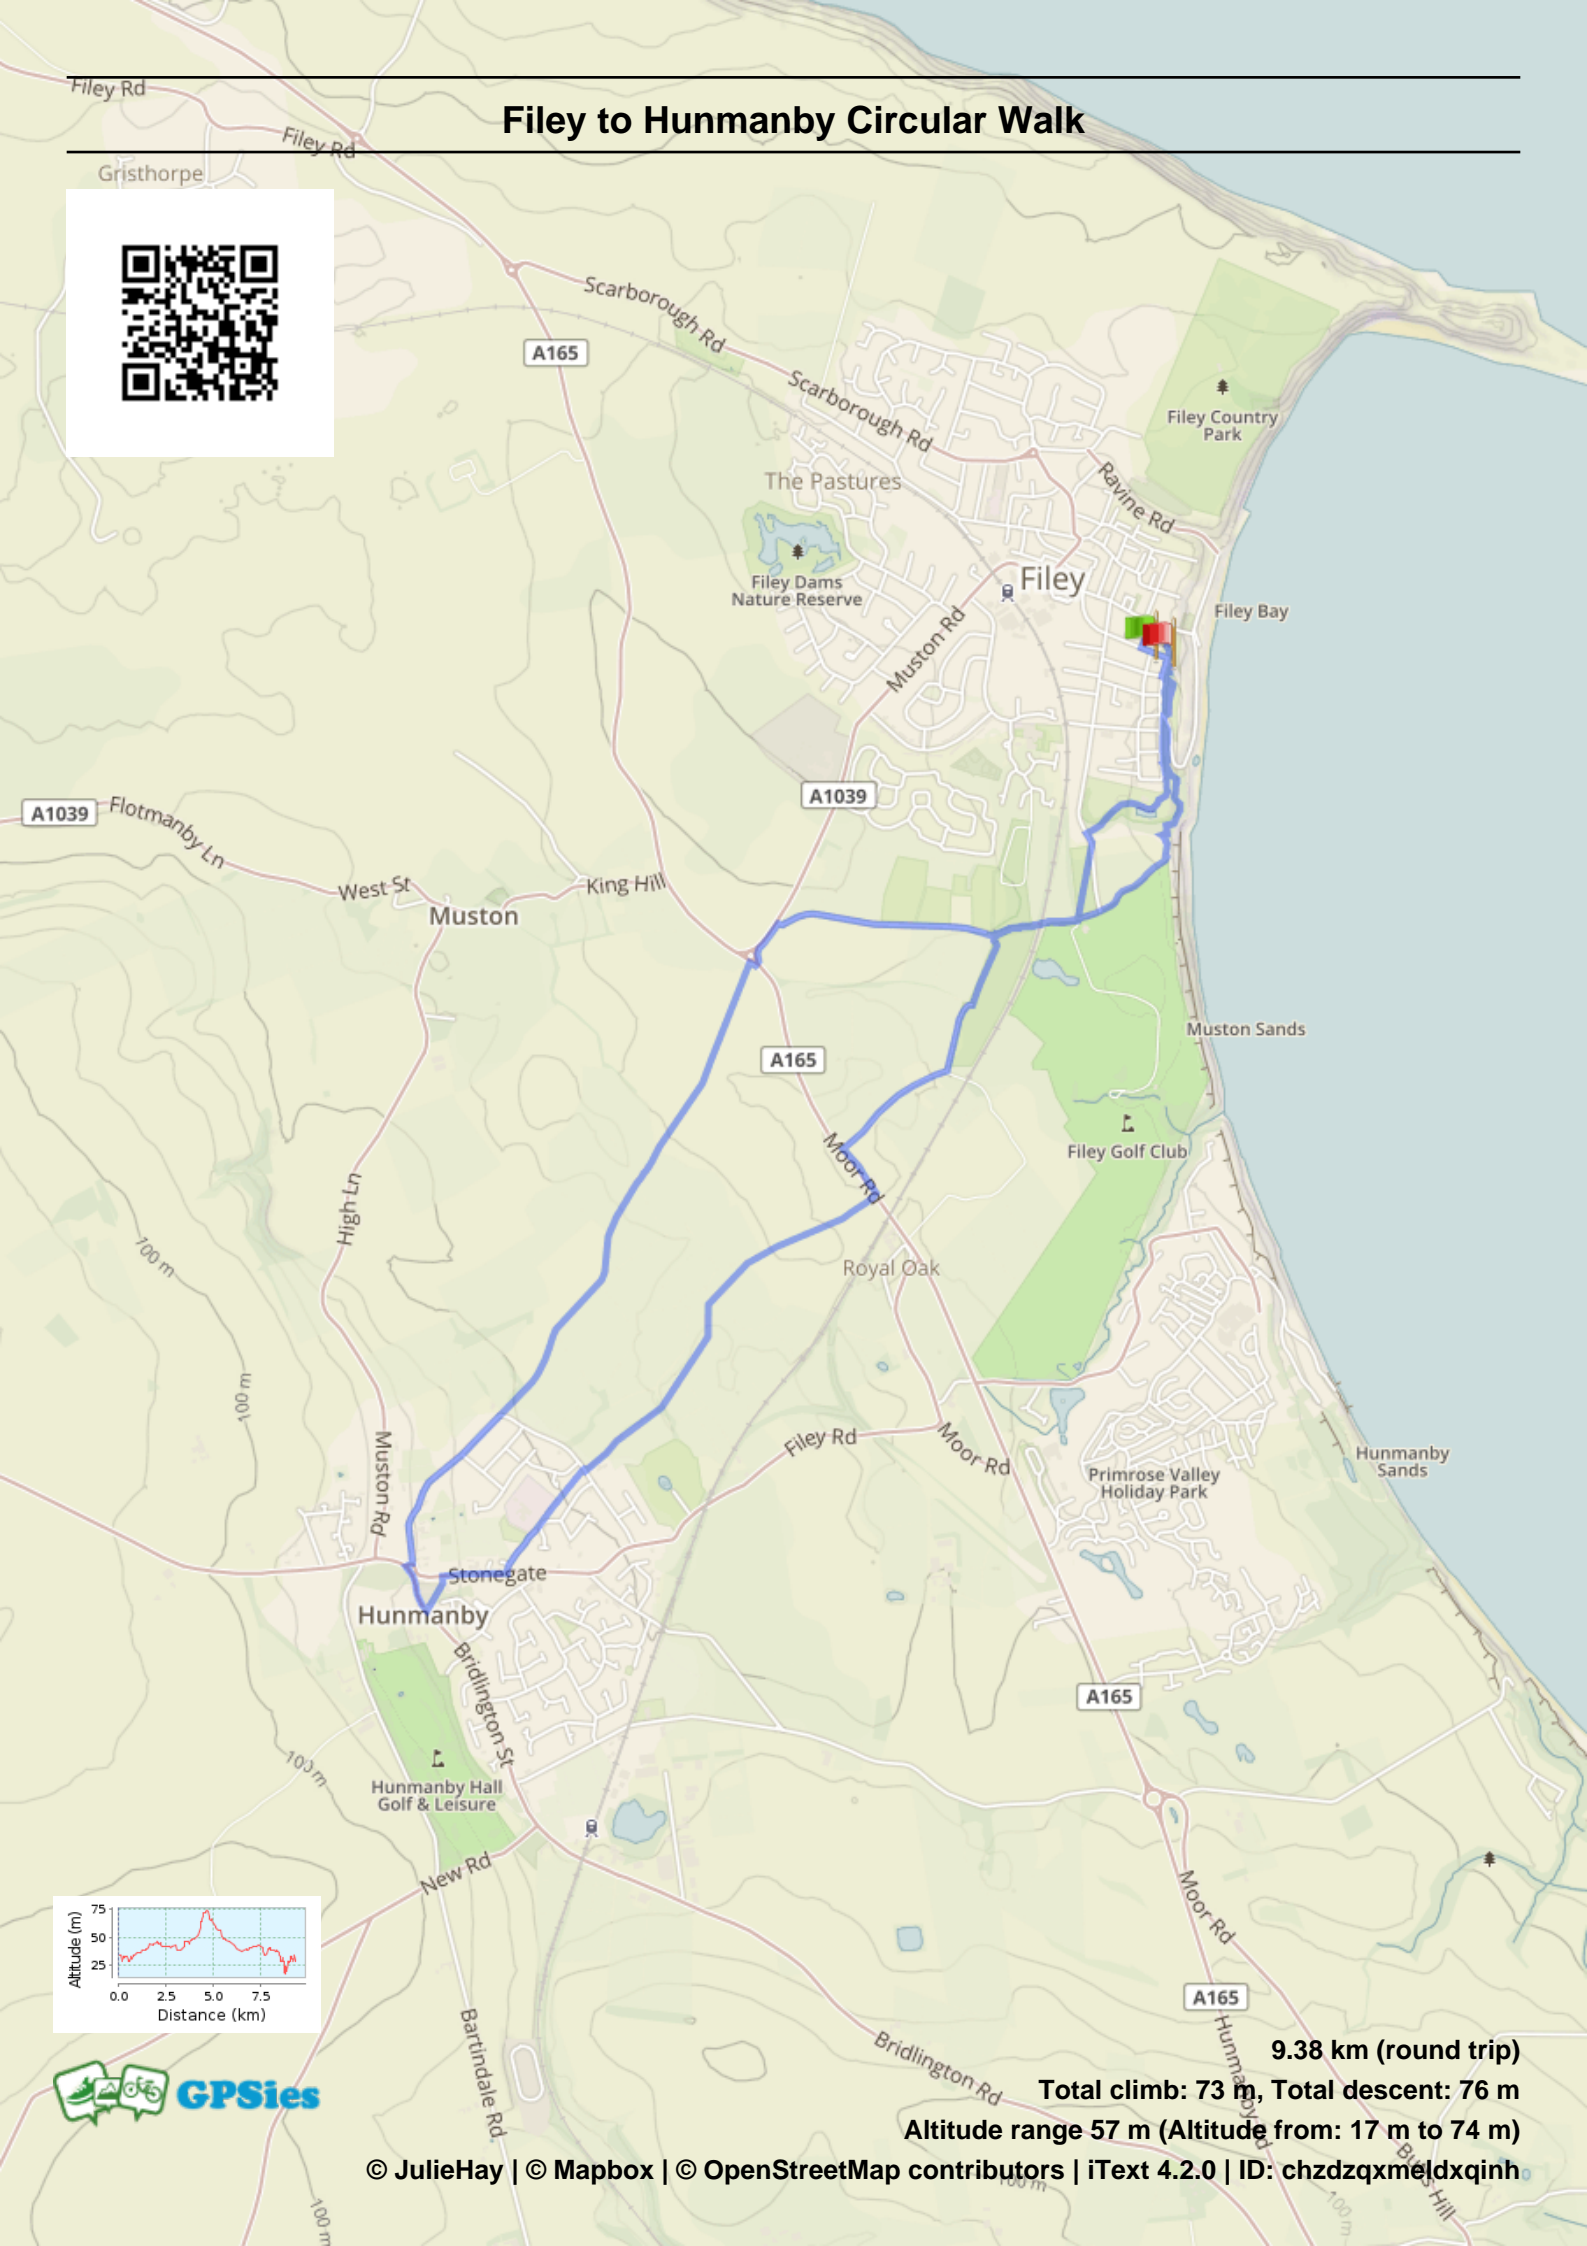

Filey to Hunmanby Circular Walk

9.38 km (round trip)
Total climb: 73 m, Total descent: 76 m
Altitude range 57 m (Altitude from: 17 m to 74 m)