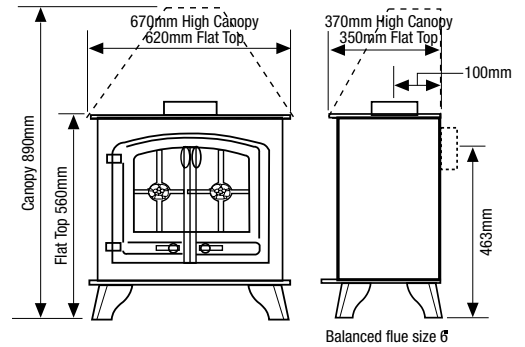

Technical Information

TRADITIONAL GAS STOVES (CONTINUED)

DEVON - Balanced flue, manual or remote control

YM-G9202	Natural gas, flat top, coals, double doors*
YM-G9202HC	Natural gas, high canopy, coals, double doors*
YM-P9202	LPG, flat top, coals, double doors*
YM-P9202HC	LPG, high canopy, coals, double doors*
Options	
8548	Decorative flue collar for top exit
YM-A9904	Brass handle
8455	Standard Upgradeable remote control
8456	Programmable Thermostatic Upgradeable remote control
BL/BR/GR	Coloured paint supplement, add BL (Metallic Blue), BR (Metallic Brown) or GR (Metallic Green) suffix to stove code *Please specify top or rear flue exit

Approx. Weight: 62 - 82Kg

EXMINSTER - Conventional flue, manual or remote control

YM-G9702FL	Natural gas, flat top, coals, double doors
YM-G9702LC	Natural gas, low canopy, coals, double doors
YM-G9702HC	Natural gas, high canopy, coals, double doors
YM-P9702FL	LPG, flat top, coals, double doors
YM-P9702LC	LPG, low canopy, coals, double doors
YM-P9702HC	LPG, high canopy, coals, double doors
YM-G9702LGFL	Natural gas, flat top, logs, double doors
YM-G9702LGFC	Natural gas, low canopy, logs, double doors
YM-G9702LGHC	Natural gas, high canopy, logs, double doors
YM-P9702LGFL	LPG, flat top, logs, double doors
YM-P9702LGFC	LPG, low canopy, logs, double doors
YM-P9702LGHC	LPG, high canopy, logs, double doors
Options	
8549	Decorative flue collar for top exit
YM-A9904	Brass handle
YM-A8455	Standard Upgradeable remote control
YM-A8456	Programmable Thermostatic Upgradeable remote control
BL/BR/GR	Coloured paint supplement, add BL (Metallic Blue), BR (Metallic Brown) or GR (Metallic Green) suffix to stove code