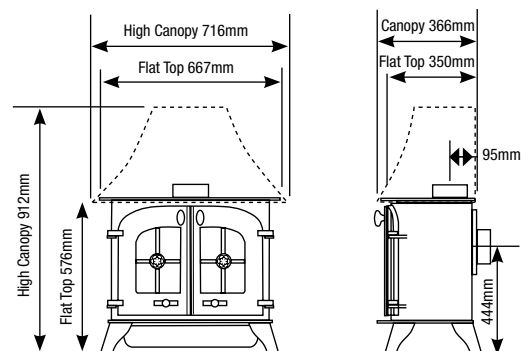

Approx. Weight: 71 - 81Kg