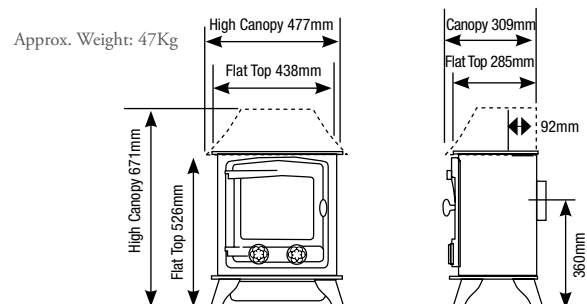

Approx. Weight: 47Kg

The above information is to assist in your choice of a suitable Yeoman stove. This is not intended to be all the information required to install your stove.

This can be obtained from your local Yeoman retailer or you can download the full installation instructions from the Yeoman website www.yeomanstoves.co.uk