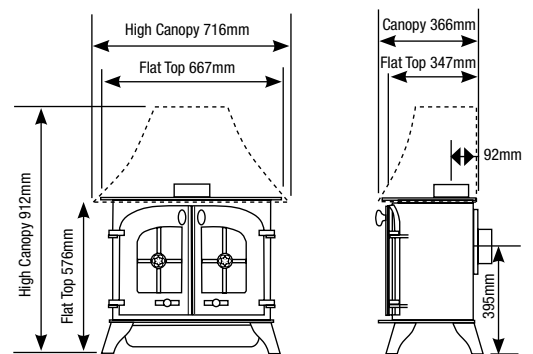

Approx. Weight: 71 - 81Kg

DARTMOOR - Balanced flue gas, manual or remote control

YM-N5201BFLUC	Natural gas, flat top, logs, single door
YM-P5201BFLUC	LPG, flat top, logs, single door
YM-N5201BFLUCHC	Natural gas, high canopy, logs, single door
YM-P5201BFLUCHC	LPG, high canopy, logs, single door
YM-N5202BFLUC	Natural gas, flat top, logs, double doors
YM-P5202BFLUC	LPG, flat top, logs, double doors
YM-N5202BFLUCHC	Natural gas, high canopy, logs, double doors
YM-P5202BFLUCHC	LPG, high canopy, logs, double doors
Options	
8548	Decorative flue collar for top exit
YM-A9904	Brass handle (single door only)
8455	Standard Upgradeable remote control
8456	Programmable Thermostatic Upgradeable remote control
BL/BR/GR	Coloured paint supplement, add BL (Metallic Blue), BR (Metallic Brown) or GR (Metallic Green) suffix to stove code