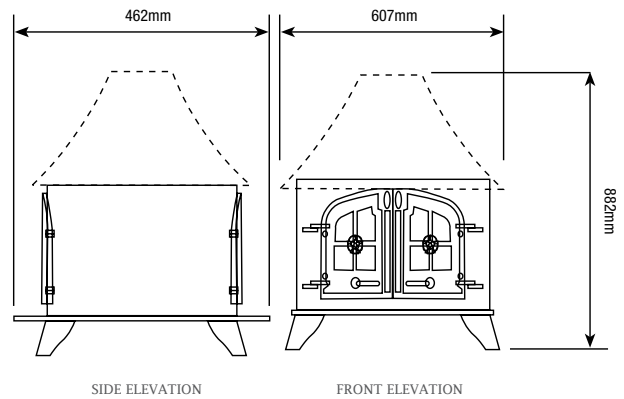

Technical Information

TRADITIONAL GAS STOVES (CONTINUED)

EXMOOR - Balanced flue gas, manual or remote control

YM581-268	Natural gas, flat top, logs, single door
YM581-302	Natural gas, low canopy, logs, single door
YM581-424	LPG, flat top, logs, single door
YM581-550	LPG, low canopy, logs, single door
Options	
8548	Decorative flue collar for top exit
YM-A9904	Brass handle
8455	Standard Upgradeable remote control
8456	Programmable Thermostatic Upgradeable remote control
BL/BR/GR	Coloured paint supplement, add BL (Metallic Blue), BR (Metallic Brown) or GR (Metallic Green) suffix to stove code

DOUBLE-SIDED GAS STOVES

DEVON - Double-Sided, single depth, conventional flue - Gas - Manual or remote control

YM-G9211LGHC	Natural gas, high canopy, logs, single door
YM-G9212LGHC	Natural gas, high canopy, logs, double doors
YM-P9211LGHC	LPG, high canopy, logs, single door
YM-P9212LGHC	LPG, high canopy, logs, double doors
Options	
YM-A9904	Brass handle (each)
YM-A8455	Standard Upgradeable remote control
YM-A8456	Programmable Thermostatic Upgradeable remote control
BL/BR/GR	Coloured paint supplement, add BL (Metallic Blue), BR (Metallic Brown) or GR (Metallic Green) suffix to stove code

CL GAS STOVES

CL3 Gas - Conventional and Balanced flue - Manual or remote control

YM581-016	Conventional Flue, Natural gas, logs, top exit
YM581-003	Conventional Flue, Natural gas, logs, rear exit
YM581-427	Conventional Flue, LPG, logs, top exit
YM581-409	Conventional Flue, LPG, logs, rear exit
YM581-038	Balanced Flue, Natural gas, logs, rear exit
YM581-443	Balanced Flue, LPG, logs, rear exit
Options	
YM-A8455	Standard Upgradeable remote control
YM-A8456	Programmable Thermostatic Upgradeable remote control