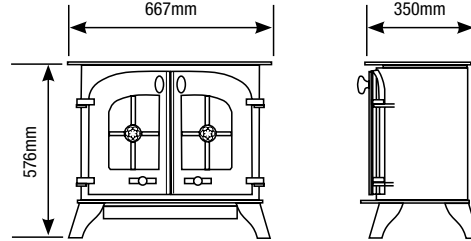

Approx. Weight: 50Kg (CF) / 60kg (BF)

TRADITIONAL ELECTRIC STOVES

EXMOOR ELECTRIC STOVE

Exmoor -
Approx. Weight: 47Kg

YM-E9001FL	Exmoor - flat top
Options	
YM-A9904	Brass handle

DARTMOOR ELECTRIC STOVE

Dartmoor -
Approx. Weight: 75Kg