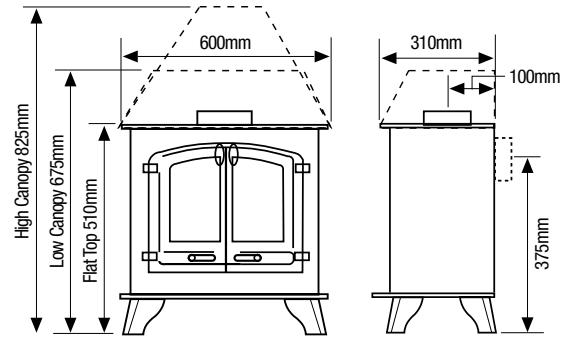

Approx. Weight: 42 - 60Kg

EXE - Conventional & Balanced flue gas, manual or remote control

YM581-363	CF, Natural gas, flat top, logs, single door
YM581-282	CF, Natural gas, low canopy, logs, single door
YM581-581	CF, LPG, flat top, logs, single door
YM581-677	CF, LPG, low canopy, logs, single door
YM581-390	BF, Natural gas, flat top, logs, single door
YM581-191	BF, Natural gas, low canopy, logs, single door
YM581-637	BF, LPG, flat top, logs, single door
YM581-729	BF, LPG, low canopy, logs, single door
Options	
8548	Decorative flue collar for top exit (balanced flue)
8549	Decorative flue collar for top exit (conventional flue)
YM-A9904	Brass handle
8455	Standard Upgradeable remote control
8456	Programmable Thermostatic Upgradeable remote control
BL/BR/GR	Coloured paint supplement, ad BL (Metallic Blue), BR (Metallic Brown) or GR (Metallic Green) suffix to stove code