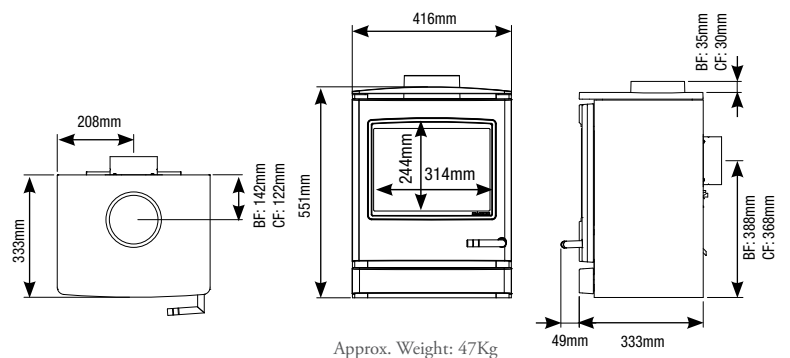

Technical Information

TRADITIONAL GAS STOVES (CONTINUED)

EXMOOR - Balanced flue gas, manual or remote control

YM581-268	Natural gas, flat top, logs, single door
YM581-302	Natural gas, low canopy, logs, single door
YM581-424	LPG, flat top, logs, single door
YM581-550	LPG, low canopy, logs, single door
Options	
8548	Decorative flue collar for top exit
YM-A9904	Brass handle
8455	Standard Upgradeable remote control
8456	Programmable Thermostatic Upgradeable remote control
BL/BR/GR	Coloured paint supplement, add BL (Metallic Blue), BR (Metallic Brown) or GR (Metallic Green) suffix to stove code

DOUBLE-SIDED GAS STOVES

DEVON - Double-Sided, single depth, conventional flue - Gas - Manual or remote control

YM-G9211LGHC	Natural gas, high canopy, logs, single door
YM-G9212LGHC	Natural gas, high canopy, logs, double doors
YM-P9211LGHC	LPG, high canopy, logs, single door
YM-P9212LGHC	LPG, high canopy, logs, double doors
Options	
YM-A9904	Brass handle (each)
YM-A8455	Standard Upgradeable remote control
YM-A8456	Programmable Thermostatic Upgradeable remote control
BL/BR/GR	Coloured paint supplement, add BL (Metallic Blue), BR (Metallic Brown) or GR (Metallic Green) suffix to stove code

CL GAS STOVES

CL3 Gas - Conventional and Balanced flue - Manual or remote control

YM581-016	Conventional Flue, Natural gas, logs, top exit
YM581-003	Conventional Flue, Natural gas, logs, rear exit
YM581-427	Conventional Flue, LPG, logs, top exit
YM581-409	Conventional Flue, LPG, logs, rear exit
YM581-038	Balanced Flue, Natural gas, logs, rear exit
YM581-443	Balanced Flue, LPG, logs, rear exit
Options	
YM-A8455	Standard Upgradeable remote control
YM-A8456	Programmable Thermostatic Upgradeable remote control