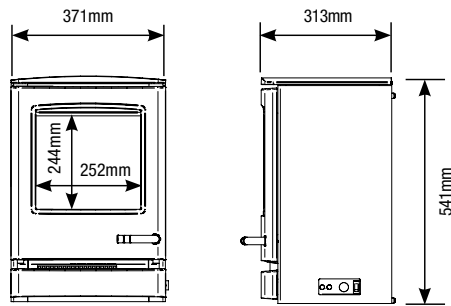

CL ELECTRIC STOVES

CL3 ELECTRIC STOVE

CL3 Electric -
Approx. Weight: 40Kg

YM-681-021	CL3 Electric Stove