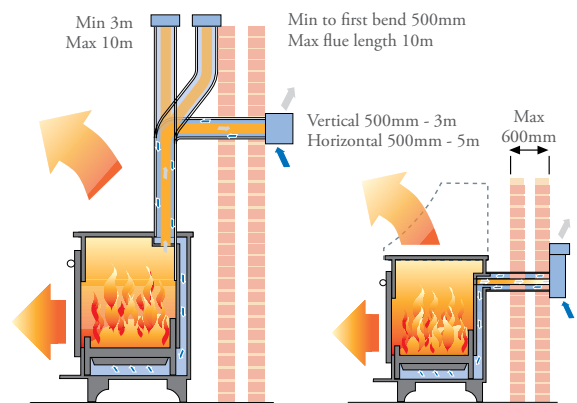

Extended Warranty

Your Yeoman Expert Retailer will provide you with a Five Year Extended Warranty for your new gas stove or fire and a Two Year Extended Warranty for your new electric stove, provided your stove or fire is registered with Yeoman. Please note, these warranties exclude certain consumable parts and are dependant on your appliance being serviced by an appropriately qualified person 12 months after installation and annually thereafter. Stoves and fires purchased outside of Yeoman's Expert Retailer Network will carry a standard 1 Year Warranty. Full warranty terms & conditions are available to view at www.yeomanstoves.co.uk.

Balanced Flue Gas Stove Systems

The Yeoman Balanced Flue system means having no chimney is not a problem if you opt for either an Exmoor, Exe, Devon, Dartmoor, CL 530, CL 670, Dartmouth Inset or CL gas stove, as it draws combustion air from outside through its concentric pipe system. A full range of optional flue components is available to suit the configurations shown to the right.

Please note that these are diagrammatic representations only and vary according to model. Full installation information can be downloaded from www.yeomanstoves.co.uk.

Yeoman's sister company, Gazco, have specifically developed a range of flue system components to complement your balanced flue Yeoman gas stove or fire. Crafted from 304 grade stainless steel and aluminium with some items additionally offered in anthracite paint finish. Designed with ease of installation and flexibility in mind, these flue systems simply push together without the requirement for locking bands or screws. Both the inner and outer pipes are secured with easy fit, self locking, high temperature silicone seals. For further information, please speak to your retailer or visit www.gazco.com.