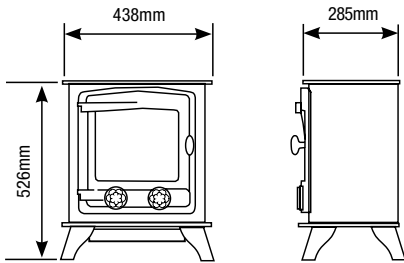

Approx. Weight: 50Kg (CF) / 60kg (BF)

TRADITIONAL ELECTRIC STOVES

EXMOOR ELECTRIC STOVE

Exmoor -
Approx. Weight: 47Kg

YM-E9001FL	Exmoor - flat top
Options	
YM-A9904	Brass handle

DARTMOOR ELECTRIC STOVE

Dartmoor -
Approx. Weight: 75Kg