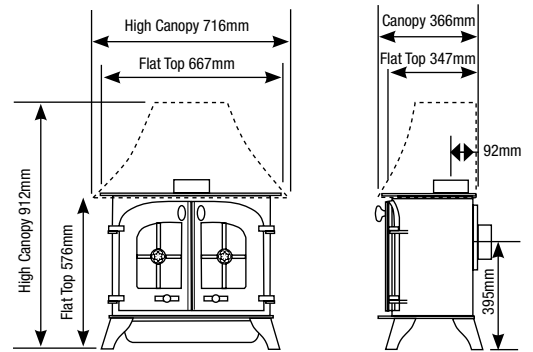

Technical Information

TRADITIONAL GAS STOVES

DARTMOOR - Conventional flue gas, manual or remote control

YM-N5101CFLUC	Natural gas, flat top, logs, single door
YM-N5102CFLUC	Natural gas, flat top, logs, double doors
YM-P5101CFLUC	LPG, flat top, logs, single door
YM-P5102CFLUC	LPG, flat top, logs, double doors
YM-N5101CFLUCHC	Natural gas, high canopy, logs, single door
YM-N5102CFLUCHC	Natural gas, high canopy, logs, double doors
YM-P5101CFLUCHC	LPG, high canopy, logs, single door
YM-P5102CFLUCHC	LPG, high canopy, logs, double doors
Options	
8549	Decorative flue collar for top exit
YM-A9904	Brass handle (single door only)
8455	Standard Upgradeable remote control
8456	Programmable Thermostatic Upgradeable remote control
BL/BR/GR	Coloured paint supplement, add BL (Metallic Blue), BR (Metallic Brown) or GR (Metallic Green) suffix to stove code

Approx. Weight: 71 - 81Kg

DARTMOOR - Balanced flue gas, manual or remote control

YM-N5201BFLUC	Natural gas, flat top, logs, single door
YM-P5201BFLUC	LPG, flat top, logs, single door
YM-N5201BFLUCHC	Natural gas, high canopy, logs, single door
YM-P5201BFLUCHC	LPG, high canopy, logs, single door
YM-N5202BFLUC	Natural gas, flat top, logs, double doors
YM-P5202BFLUC	LPG, flat top, logs, double doors
YM-N5202BFLUCHC	Natural gas, high canopy, logs, double doors
YM-P5202BFLUCHC	LPG, high canopy, logs, double doors
Options	
8548	Decorative flue collar for top exit
YM-A9904	Brass handle (single door only)
8455	Standard Upgradeable remote control
8456	Programmable Thermostatic Upgradeable remote control
BL/BR/GR	Coloured paint supplement, add BL (Metallic Blue), BR (Metallic Brown) or GR (Metallic Green) suffix to stove code