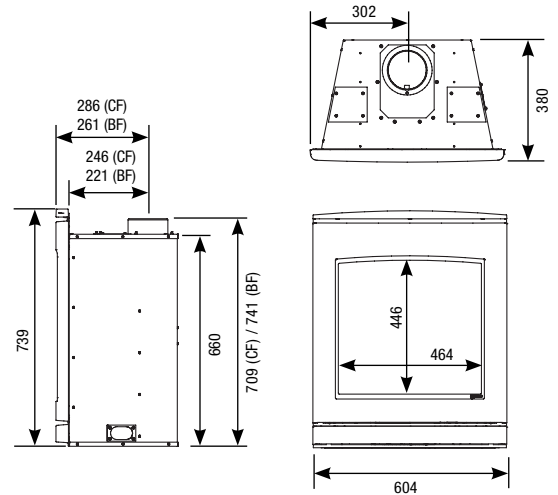

Accessories

934-049	CL 530 Conventional Flue, Black Reeded Lining Set
934-067	CL 530 Conventional Flue, Vermiculite Lining Set
934-056	CL 530 Conventional Flue, Brick Effect Lining Set
934-070	CL 530 Balanced Flue, Black Reeded Lining Set
934-088	CL 530 Balanced Flue, Vermiculite Lining Set
934-074	CL 530 Balanced Flue, Brick Effect Lining Set
8572	Warm Air Ducting Kit (2 Outlets)
8736	Linerless Kit for CL 530
999-620	Remote System Mains Adaptor

All dimensions above in mm

CL 670 INSET - conventional & balanced flue - Programmable Thermostatic remote control

YM189-385	Conventional Flue. Natural Gas, Black Reeded Lining, Thermostatic control
YM189-694	Conventional Flue. LPG, Black Reeded Lining, Thermostatic control
YM189-320	Conventional Flue. Natural Gas, Vermiculite Lining, Thermostatic control
YM189-522	Conventional Flue. LPG, Vermiculite Lining, Thermostatic control
YM189-346	Conventional Flue. Natural Gas, Brick Effect Lining, Thermostatic control
YM189-611	Conventional Flue. LPG, Brick Effect Lining, Thermostatic control
YM189-393	Balanced Flue. Natural Gas, Black Reeded Lining, Thermostatic control
YM189-717	Balanced Flue. LPG, Black Reeded Lining, Thermostatic control
YM189-331	Balanced Flue. Natural Gas, Vermiculite Lining, Thermostatic control
YM189-587	Balanced Flue. LPG, Vermiculite Lining, Thermostatic control
YM189-372	Balanced Flue. Natural Gas, Brick Effect Lining, Thermostatic control
YM189-625	Balanced Flue. LPG, Brick Effect Lining, Thermostatic control

Accessories

934-096	CL 670 Conventional Flue, Black Reeded Lining Set
934-103	CL 670 Conventional Flue, Vermiculite Lining Set
934-119	CL 670 Conventional Flue, Brick Effect Lining Set
934-127	CL 670 Balanced Flue, Black Reeded Lining Set
934-111	CL 670 Balanced Flue, Vermiculite Lining Set
934-137	CL 670 Balanced Flue, Brick Effect Lining Set
8572	Warm Air Ducting Kit (2 Outlets)
8736	Linerless Kit for CL 670
999-620	Remote System Mains Adaptor