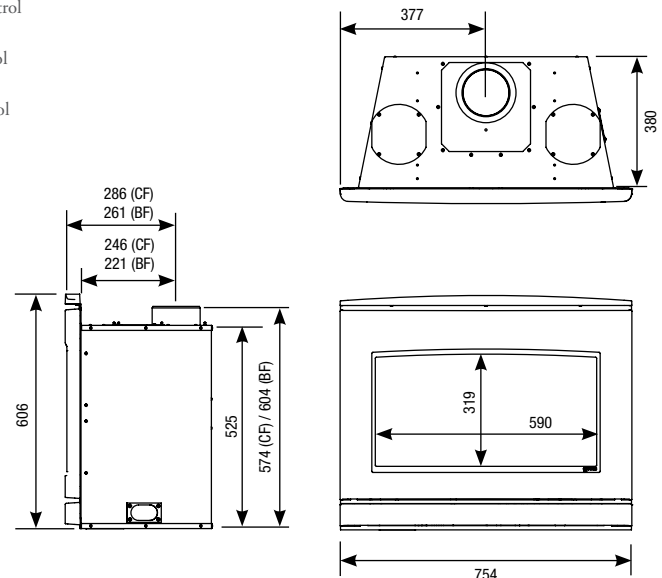

All dimensions above in mm