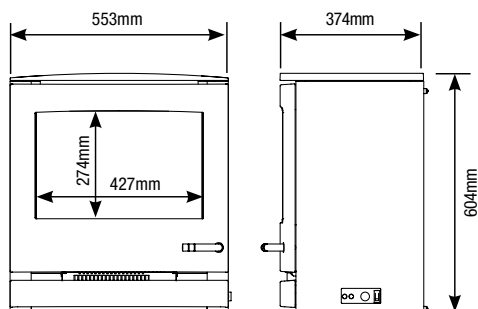

CL8 ELECTRIC STOVE

CL8 Electric -
Approx. Weight: 44Kg

YM-681-093	CL8 Electric Stove

The above information is to assist in your choice of a suitable Yeoman stove. This is not intended to be all the information required to install your stove. This can be obtained from your local Yeoman retailer or you can download the full installation instructions from the Yeoman website www.yeomanstoves.co.uk