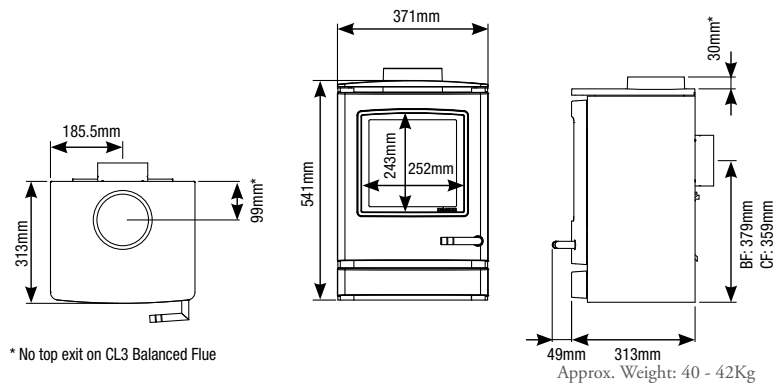

CL GAS STOVES

CL3 Gas - Conventional and Balanced flue - Manual or remote control

YM581-016	Conventional Flue, Natural gas, logs, top exit
YM581-003	Conventional Flue, Natural gas, logs, rear exit
YM581-427	Conventional Flue, LPG, logs, top exit
YM581-409	Conventional Flue, LPG, logs, rear exit
YM581-038	Balanced Flue, Natural gas, logs, rear exit
YM581-443	Balanced Flue, LPG, logs, rear exit
Options	
YM-A8455	Standard Upgradeable remote control
YM-A8456	Programmable Thermostatic Upgradeable remote control

CL5 Gas - Conventional and Balanced flue - Manual or remote control

YM581-090	Conventional Flue, Natural gas, logs, top exit
YM581-059	Conventional Flue, Natural gas, logs, rear exit
YM581-484	Conventional Flue, LPG, logs, top exit
YM581-460	Conventional Flue, LPG, logs, rear exit
YM581-114	Balanced Flue, Natural gas, logs, top exit
YM581-100	Balanced Flue, Natural gas, logs, rear exit
YM581-536	Balanced Flue, LPG, logs, top exit
YM581-503	Balanced Flue, LPG, logs, rear exit
Options	
YM-A8455	Standard Upgradeable remote control
YM-A8456	Programmable Thermostatic Upgradeable remote control