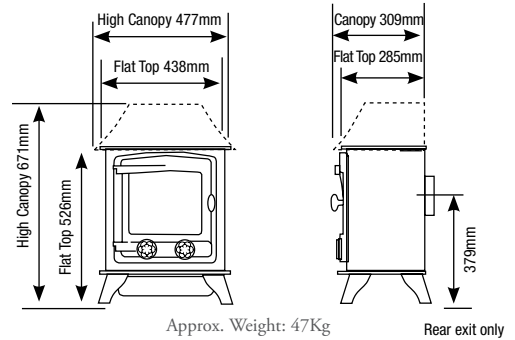

Technical Information

TRADITIONAL GAS STOVES (CONTINUED)

EXMOOR - Balanced flue gas, manual or remote control

YM581-268	Natural gas, flat top, logs, single door
YM581-302	Natural gas, low canopy, logs, single door
YM581-424	LPG, flat top, logs, single door
YM581-550	LPG, low canopy, logs, single door
Options	
8548	Decorative flue collar for top exit
YM-A9904	Brass handle
8455	Standard Upgradeable remote control
8456	Programmable Thermostatic Upgradeable remote control
BL/BR/GR	Coloured paint supplement, add BL (Metallic Blue), BR (Metallic Brown) or GR (Metallic Green) suffix to stove code

DOUBLE-SIDED GAS STOVES

DEVON - Double-Sided, single depth, conventional flue - Gas - Manual or remote control

YM-G9211LGHC	Natural gas, high canopy, logs, single door
YM-G9212LGHC	Natural gas, high canopy, logs, double doors
YM-P9211LGHC	LPG, high canopy, logs, single door
YM-P9212LGHC	LPG, high canopy, logs, double doors
Options	
YM-A9904	Brass handle (each)
YM-A8455	Standard Upgradeable remote control
YM-A8456	Programmable Thermostatic Upgradeable remote control
BL/BR/GR	Coloured paint supplement, add BL (Metallic Blue), BR (Metallic Brown) or GR (Metallic Green) suffix to stove code