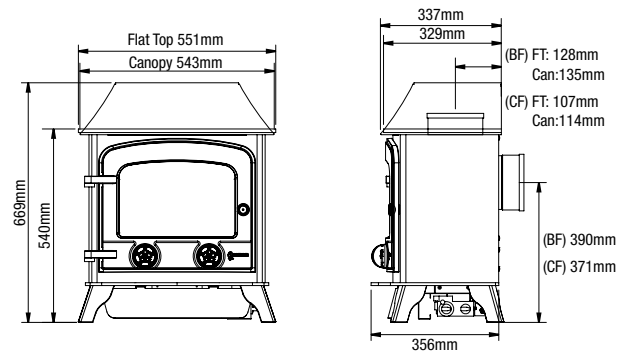

Balanced flue: rear exit only

Approx. Weight: 61Kg

EXMOOR - Conventional flue gas, manual or remote control

YM581-239	Natural gas, flat top, logs, single door
YM581-298	Natural gas, low canopy, logs, single door
YM581-402	LPG, flat top, logs, single door
YM581-447	LPG, low canopy, logs, single door
Options	
8549	Decorative flue collar for top exit
YM-A9904	Brass handle
8455	Standard Upgradeable remote control
8456	Programmable Thermostatic Upgradeable remote control
BL/BR/GR	Coloured paint supplement, ad BL (Metallic Blue), BR (Metallic Brown) or GR (Metallic Green) suffix to stove code