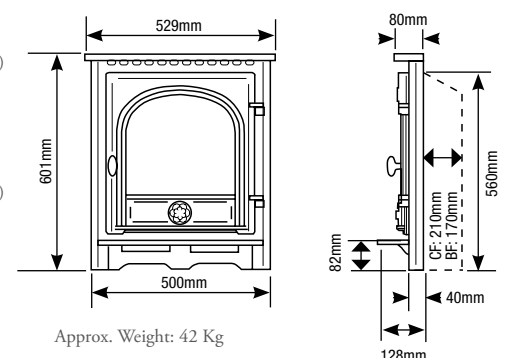

All dimensions above in mm

DARTMOUTH INSET - conventional and balanced flue - Gas - Manual or Remote control

YM-N9875	Conventional Flue. Natural gas, flat top, coals. Manual control
YM-P9875	Conventional Flue. LPG, flat top, coals. Manual control
YM-N9885	Balanced Flue. Natural gas, flat top, coals. Manual control (inc. rear exit bal.flue terminal & guard)
YM-P9885	Balanced Flue. LPG, flat top, coals. Manual control (inc. rear exit bal.flue terminal & guard)
YM-189-165	Conventional Flue. Natural gas, flat top, coals. Remote control
YM-189-442	Conventional Flue. LPG, flat top, coals. Remote control
YM-189-191	Balanced Flue. Natural gas, flat top, coals. Remote control (inc. rear exit bal.flue terminal & guard)
YM-189-486	Balanced Flue. LPG, flat top, coals. Remote control (inc. rear exit bal.flue terminal & guard)