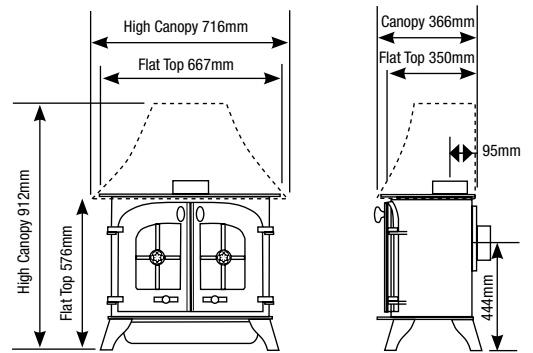

Approx. Weight: 71 - 81Kg

DARTMOOR - Balanced flue gas, manual or remote control

YM-N5201BFLUC	Natural gas, flat top, logs, single door
YM-P5201BFLUC	LPG, flat top, logs, single door
YM-N5201BFLUCHC	Natural gas, high canopy, logs, single door
YM-P5201BFLUCHC	LPG, high canopy, logs, single door
YM-N5202BFLUC	Natural gas, flat top, logs, double doors
YM-P5202BFLUC	LPG, flat top, logs, double doors
YM-N5202BFLUCHC	Natural gas, high canopy, logs, double doors
YM-P5202BFLUCHC	LPG, high canopy, logs, double doors
Options	
8548	Decorative flue collar for top exit
YM-A9904	Brass handle (single door only)
8455	Standard Upgradeable remote control
8456	Programmable Thermostatic Upgradeable remote control
BL/BR/GR	Coloured paint supplement, add BL (Metallic Blue), BR (Metallic Brown) or GR (Metallic Green) suffix to stove code