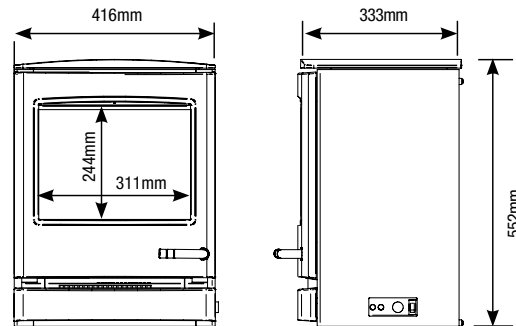

CL5 ELECTRIC STOVE

CL5 Electric -
Approx. Weight: 47Kg

YM-681-048	CL5 Electric Stove