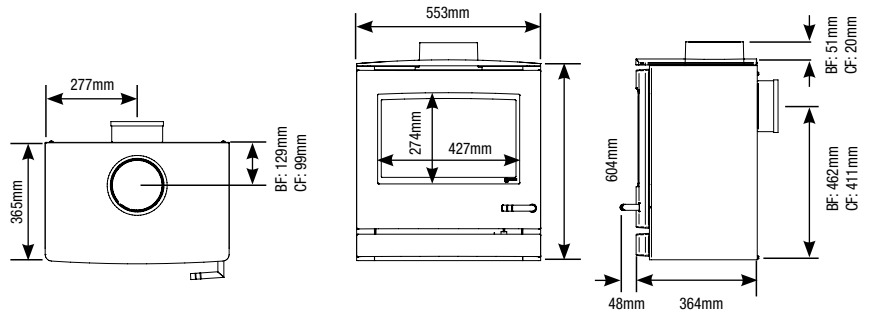

Approx. Weight: 50Kg (CF) / 60kg (BF)

TRADITIONAL ELECTRIC STOVES

EXMOOR ELECTRIC STOVE

Exmoor -
Approx. Weight: 47Kg

YM-E9001FL	Exmoor - flat top
Options	
YM-A9904	Brass handle

DARTMOOR ELECTRIC STOVE

Dartmoor -
Approx. Weight: 75Kg