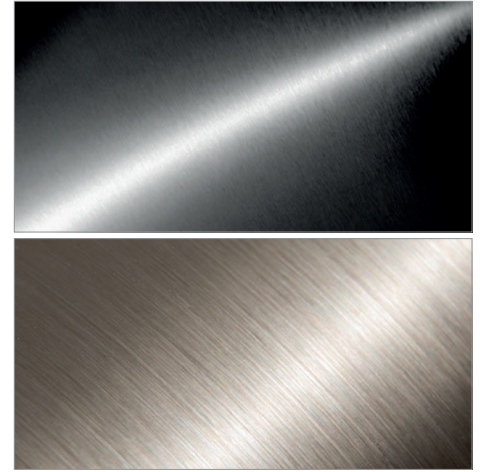

METAL DÉCORS WITH FINGER PRINT FREE PROPERTIES

Our latest on trend metal stainless steel effect décor foil range from LG Hausys feature a Hard Coat finish making them exceptionally durable, and unlike real stainless steel, are resistant to finger prints - a unique selling point for kitchen furniture manufactures and also end users.

These incredibly realistic décor foils featuring either a stratified brushing effect or more random softer brush strokes, have been specially adapted for application to MDF and importantly match the same finish as brand leading refrigerators and freezers.

The two embossed décors which are available in four colours including a warm tone that is stunning when matched with strong woodgrains, are 0.3mm thick and are quite rigid due to the metal contained in them.

For further information, please email: marketing@davidclouting.co.uk