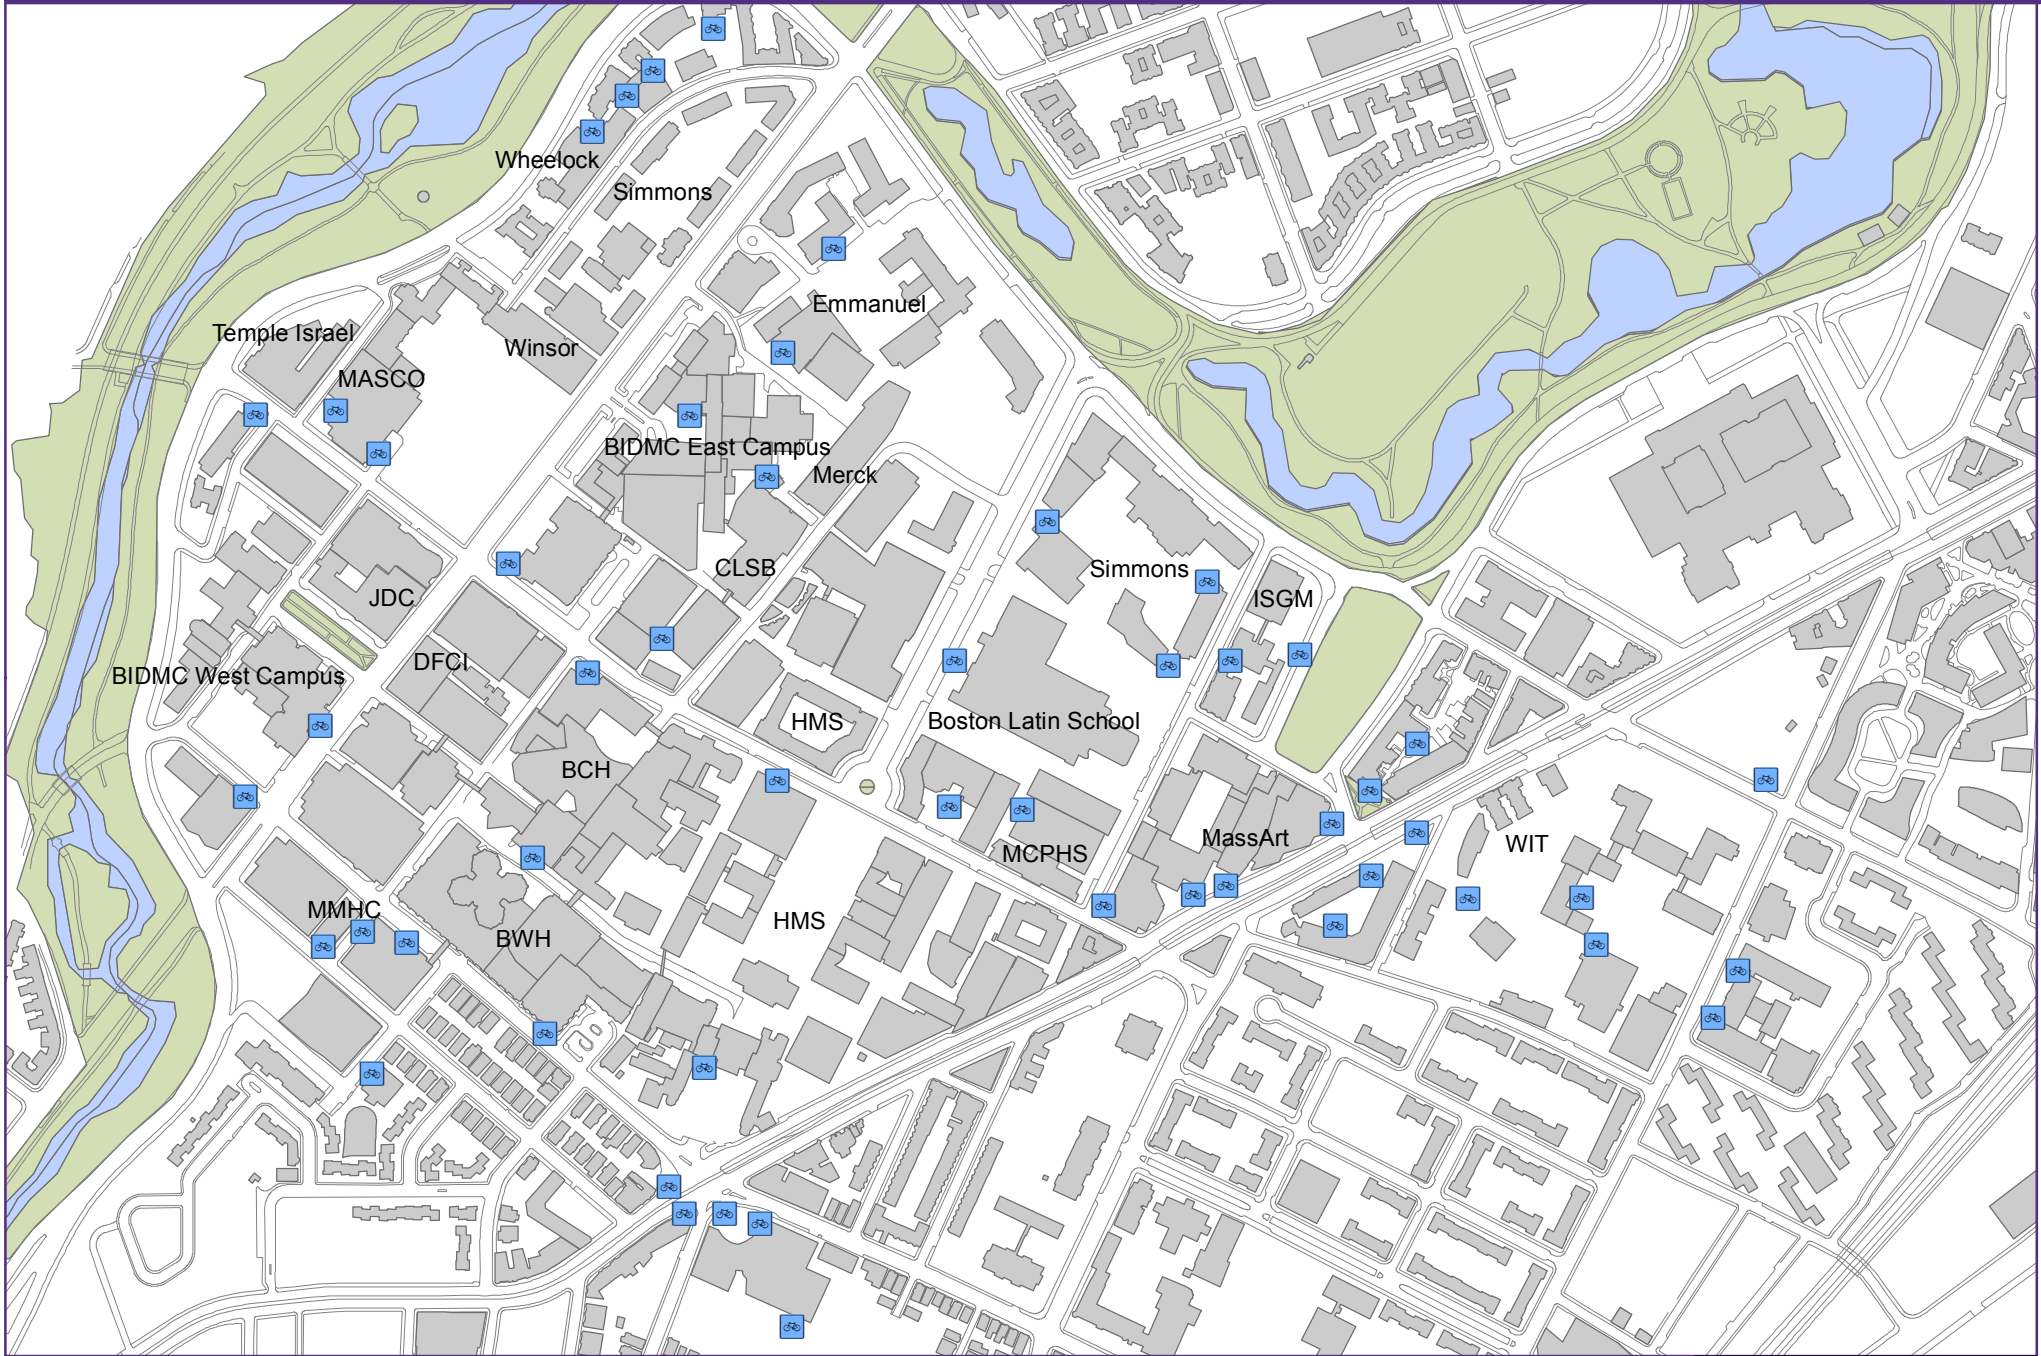

Longwood Medical and Academic Area - Public Bike Parking

Type of Bike Facility

-  Public Bike Parking

Longwood Medical and Academic Area - Public Bicycle Parking

Owner	Location	Type of bike parking	Capacity (est. # of bikes)
333 Longwood	Behind Harvard Coop, 333 Longwood Ave.	Public Rack	10
BIDMC	Shapiro Center Plaza near Longwood Ave	Public Rack	55
BIDMC	Near main entrance at 330 Brookline Ave.	Public Rack	46
BIDMC	Lowry garage, main level, off Brookline Ave.	Public Rack	46
Boston (City)	Brigham Circle	Public Rack	2
Boston (City)	Brigham Circle	Public Rack	2
Boston (City)	Brigham Circle	Public Rack	2
Boston (City)	In front of Dunkin Donuts	Public Rack	6
Boston (City)	Avenue Louis Pasteur, in front of Boston Latin	Public Rack	10
Boston (City)	Francis Street, near 45 Francis Street entrance to Brigham & Women's Hospital	Public Rack	10
Boston (City)	Huntington Ave., in front of MassArt Tower and Kennedy Buildings	Public Rack	18
Boston (City)	Huntington Ave., in front of WIT	Public Rack	2
BWH	In front of 221 Longwood Ave.	Public Rack	48
BWH	One Brigham Circle plaza, near J.P. Licks	Public Rack	8
BWH	Parking Lot behind Brigham Circle (Stop & Shop)	Public Rack	8
BWH	Off Binney St. adjacent to the BWH Shapiro Center	Public Rack	6
BWH	In former bus shelter in Front of Shapiro building off Francis St.	Public Rack	36
BWH	Francis Street, near 75 Francis Street entrance at rear of Stoneman Park	Public Rack	10
CHB	At corner of Autumn Street and Longwood Ave	Public Rack	6
CHB	Shattuck Street	Public Rack	10
CHB	In front of Enders Building, Longwood Ave.	Public Rack	75
CLSB	Between CLSB and Merck, overhang near garage entrance	Public Rack	22
EC	Adjacent to St. Ann's Hall	Public Rack	144
EC	Parking Garage	Public Rack	15
Harvard	In front of TMEC Bldg., 260 Longwood Ave.	Public Rack	15
ISGM	Palace Road rear racks	Public Rack	6
ISGM	Evans Way sidewalk near main entrance	Public Rack	12
MASCO	Parking Garage, ground level, & outside racks near garage entrance	Public Rack	20
MASCO	Sidewalk near MASCO parking garage entrance on Pilgrim	Public Rack	8
MassArt	West side of Kennedy Bldg.	Public Rack	6
MassArt	East side of Kennedy Bldg. (near front entrance)	Public Rack	58
MassArt	Tower Building Patio (off Tetlow St.)	Public Rack	144
MassArt	Between Artists Residence hall and New Residence Hall	Public Rack	36
MCPHS	West side of main building (White) off Longwood Ave.	Public Rack	42
MMHC	In front of 20 Vining Building	Public Rack	6
MMHC	Off Fenwood Street by MMHC entrance	Public Rack	6
SC	At entrance to quad on Avenue Louis Pasteur	Public Rack	24
SC	Adjacent to School of Management Building, Palace Road	Public Rack	12
SC	North side of Bldg. 5, 1 Palace Road	Public Rack	18
WC	Next to 39 Pilgrim Road Residence Hall	Public Rack	12
WC	Between Pilgrim and Riverway Houses	Public Rack	21
WC	Between Activities Building and Riverway House	Public Rack	8
WC	Next to Library	Public Rack	12
WIT	Behind Evans Way Dormitories	Public Rack	5
WIT	555 Huntington Ave.	Public Rack	10
WIT	East side of Baker Hall, Huntington Ave.	Public Rack	5
WIT	Behind Baker Hall, 620 Huntington Ave.	Public Rack	10
WIT	North Lot, Sweeney Athletic Field	Public Rack	8
WIT	In front of Annex North, Parker St.	Public Rack	8
WIT	In front of Annex South, Parker St.	Public Rack	8
WIT	Between Wilson Hall and Beatty Hall	Public Rack	32
WIT	Kingman at Quad	Public Rack	40