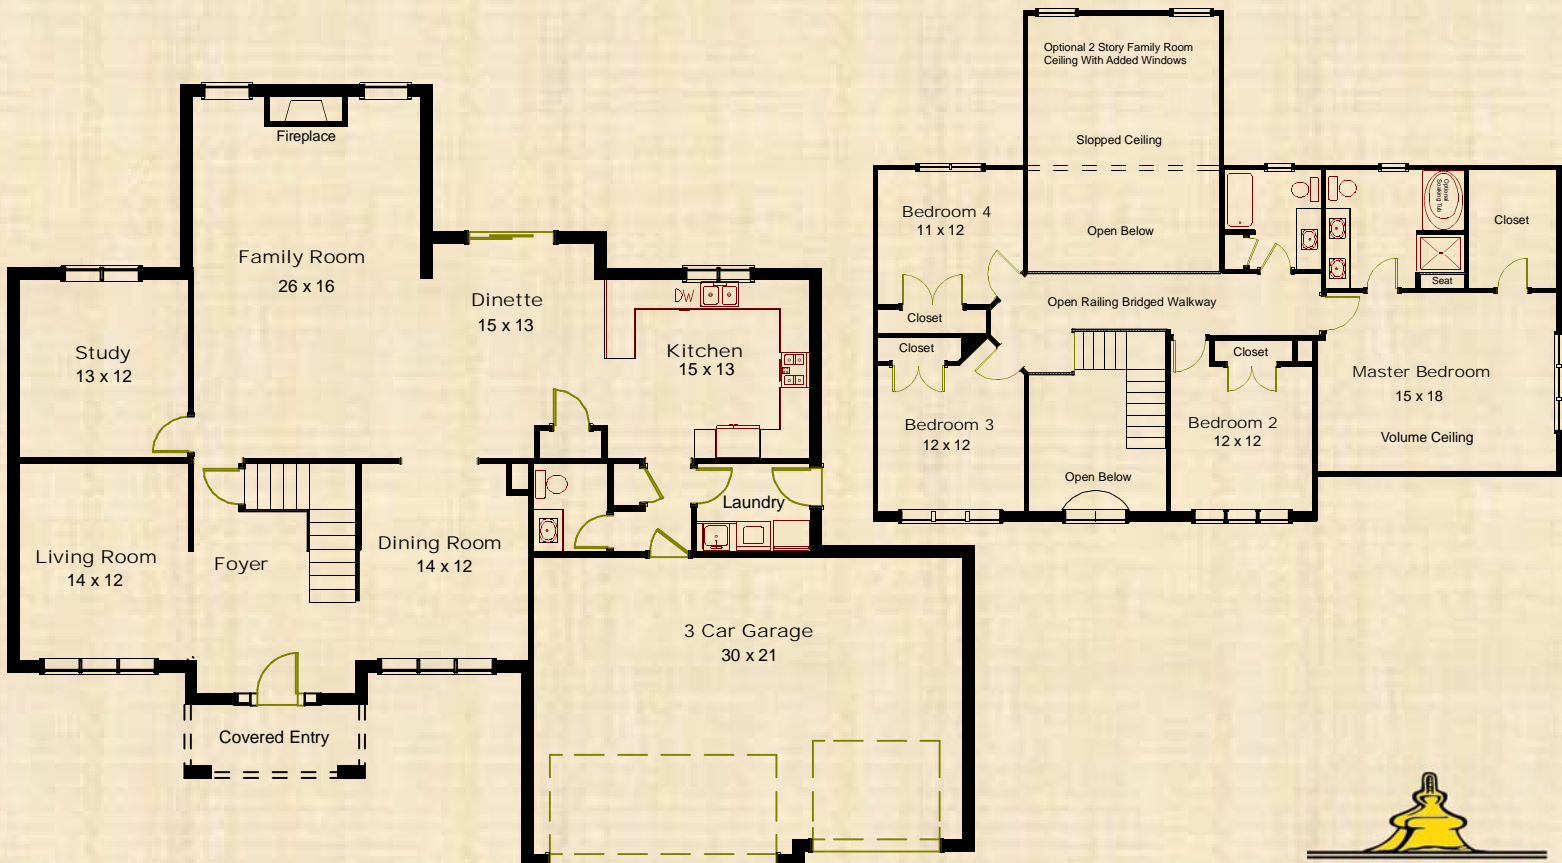

THE BRENNAN

Starting at 3,000 Square Feet

Flaherty's policy of continual improvement in architectural design and construction considerations requires that the dimensions and features shown are subject to minor variations. The renderings are a designer's conception and the actual homes may be modified in construction to suit interior, exterior, and site considerations. The illustrations may not reflect current standard features of home. Please refer to the sales center for home and site plans, specification limitations and options. Prices are subject to change without notice.