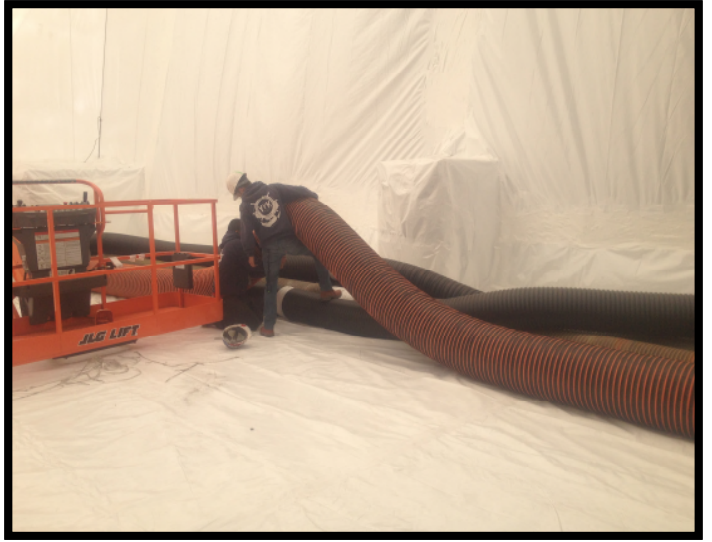

Set-up of containment