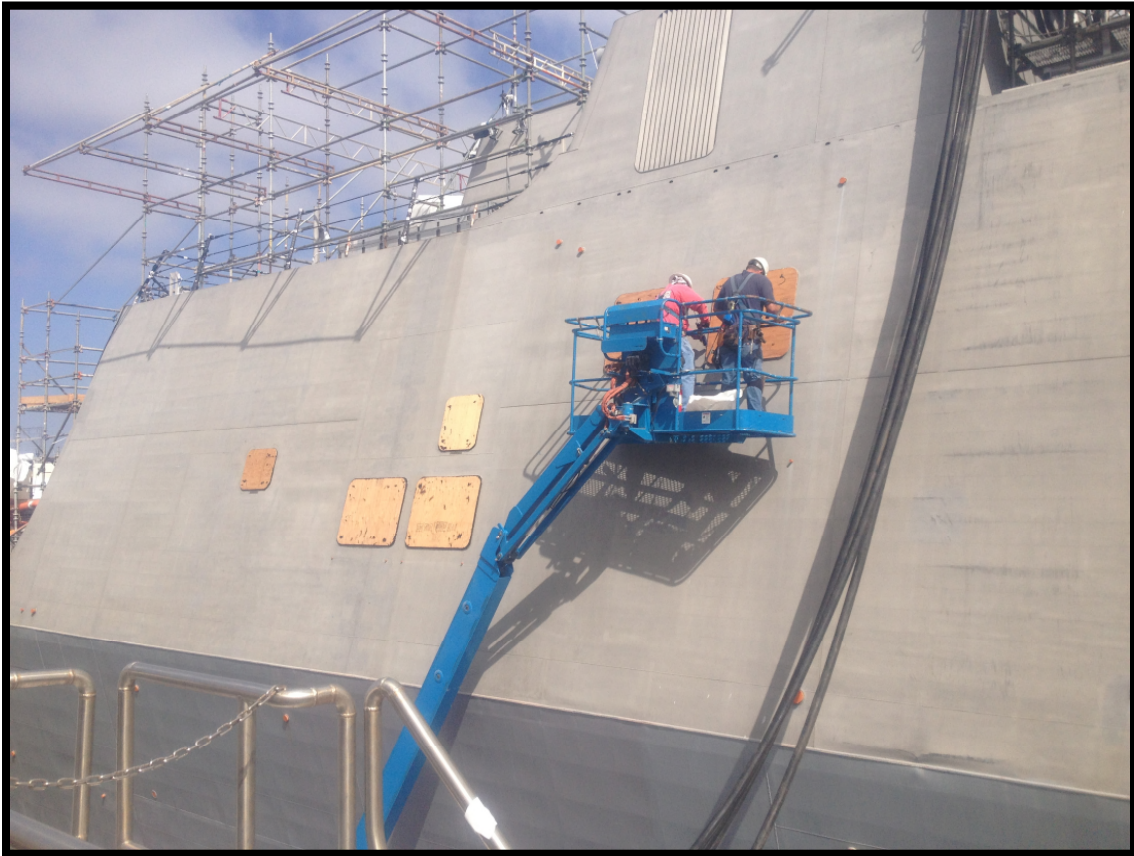

## USS Fort Worth LCS-3 DRY DOCKING

YYK has dry docked and undocked multiple LCS class vessels in the NBSD dock to include Dock Master (NAVSEA certified), cutting and placing all required blocks to meet the docking position requirements IAW required specifications and reference drawings. This is an example of dry docking the USS Fort Worth LCS-3.

## Applying plywood to protect the windows

# Set-up of containment and protective measures for blasting