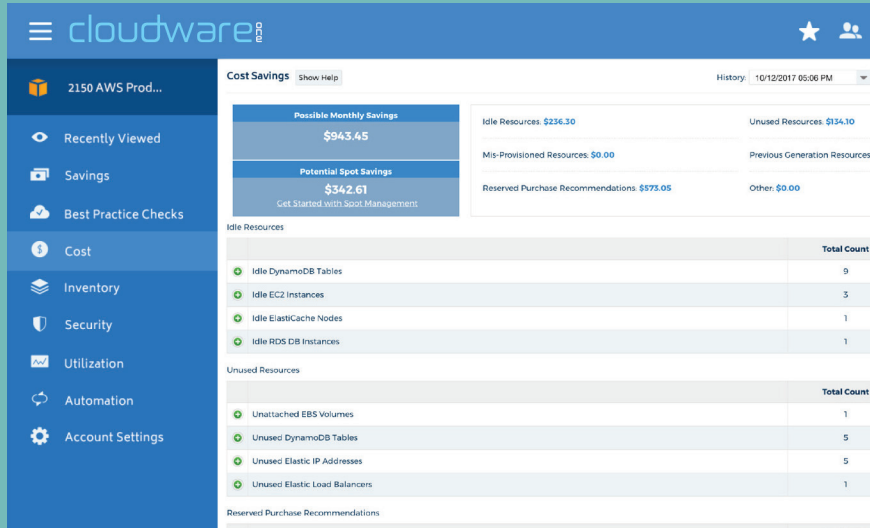

What are the savings?

CloudwareOne are the IT partner to support, advise and build with you for the future.

Whilst CloudwareOne delivers the end to end IT solutions portfolio you would expect from your IT partner, we also deliver real value in understanding and by working with a new wave of technology vendors that enables all of our customers to be informed and aware of the very latest developments in the IT space.

✓ Users report savings on average of **30%** off their monthly cloud expenditure.

Whether you have a cloud strategy in place, or have yet to make the first tentative steps, CloudwareOne have a portfolio of cloud offerings that can help you understand and plan the most suitable strategy for your requirements.