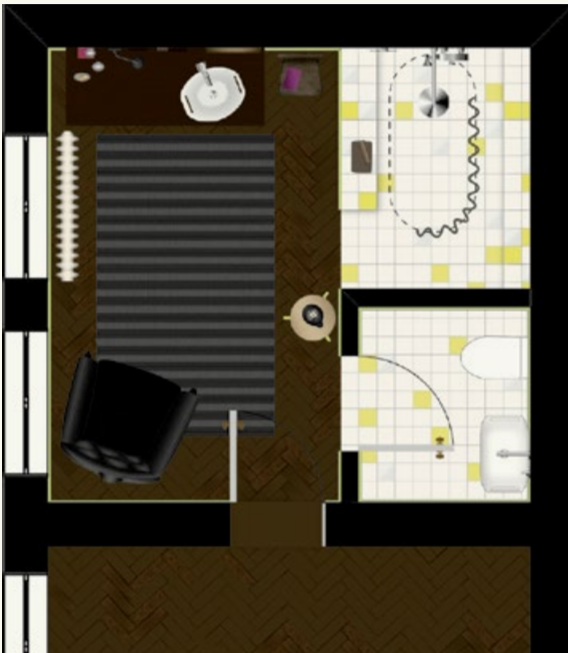

A classic exposed installation solution, the showerpipe is ideal for the simple refurbishment of an old building:

- Existing installations can easily be used
- Mixer and shower can therefore be installed quickly and easily

Clever room division and visual augmentations can make a 10m² bathroom solution look spacious and extremely homely:

- Brick-built bench: separates the shower from the rest of the bathroom while at the same time creating a sense of open space; offers practical seating and shelf space
- Textile curtain acts as a splash guard
- Mirrors visually increase the space