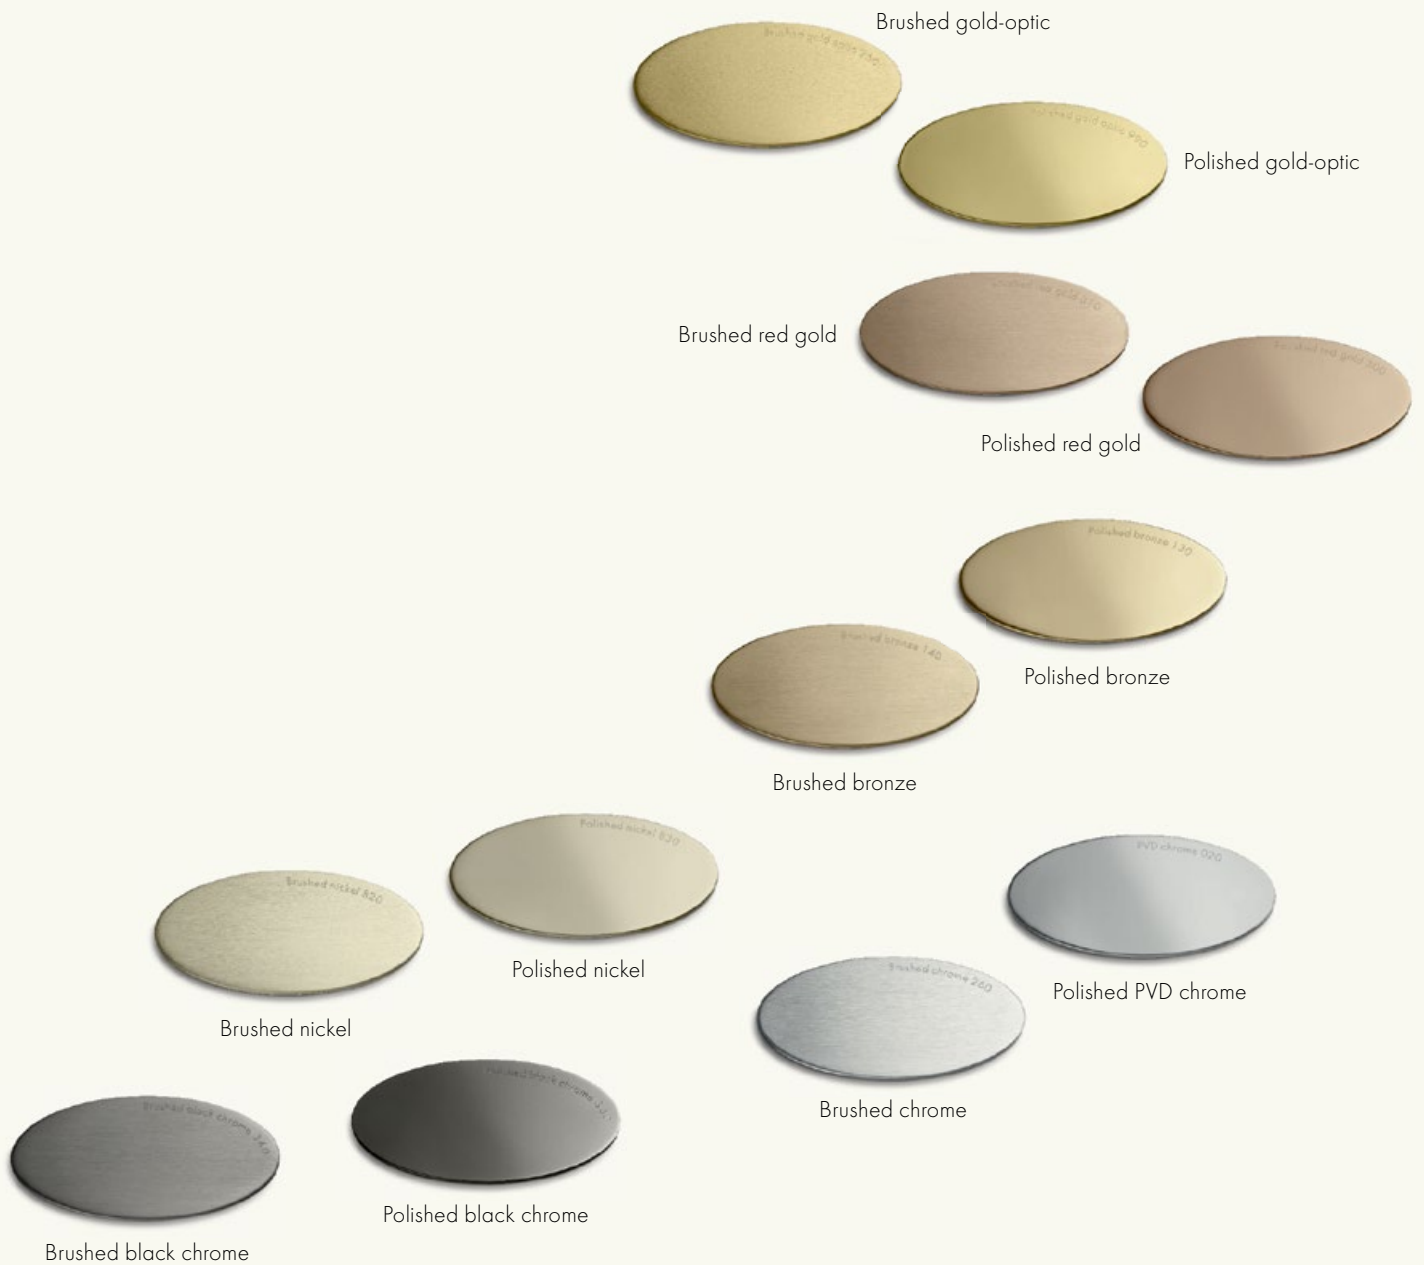

e.g. **Axor** Citerio in polished black chrome

e.g. **Axor** Urquiola in polished nickel

e.g. **Axor** Montreux in polished red gold

PVD technology (Physical Vapor Deposition) is a modern, environmentally-friendly method of producing special finishes. Zircon is evaporated by an arc at several hundred degrees Celsius in the high-vacuum chamber. The steam blends with nitrogen to form an exceptionally hard coating, which settles on the mixer.