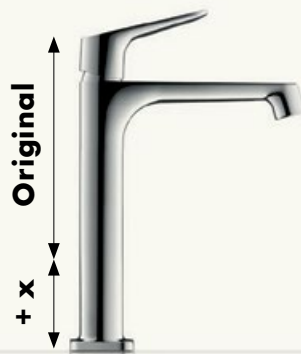

PRODUCTS WITH SPECIAL MARKINGS OR SYMBOLS, FOR EXAMPLE

Standard inscription

Special inscription

PRODUCTS WITH INITIALS, LOGOS OR EMBLEMS.

EXTEND OR SHORTEN THE MIXER

COLLEC

EACH OF THE AXOR DESIGNERS HAS THEIR OWN DISTINCTIVE STYLE. MIXERS, SHOWERS, WASH BASINS, BATH TUBS AND ACCESSORIES, ALL CREATED FROM A SINGLE SOURCE. DISCOVER THE DIFFERENT STYLES OF THE AXOR COLLECTIONS.