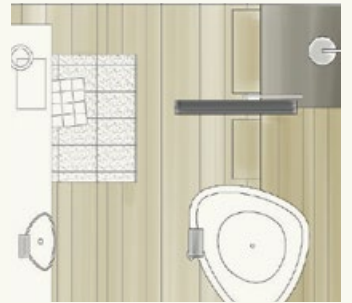

The bathroom inspired by nature

Page 250_251