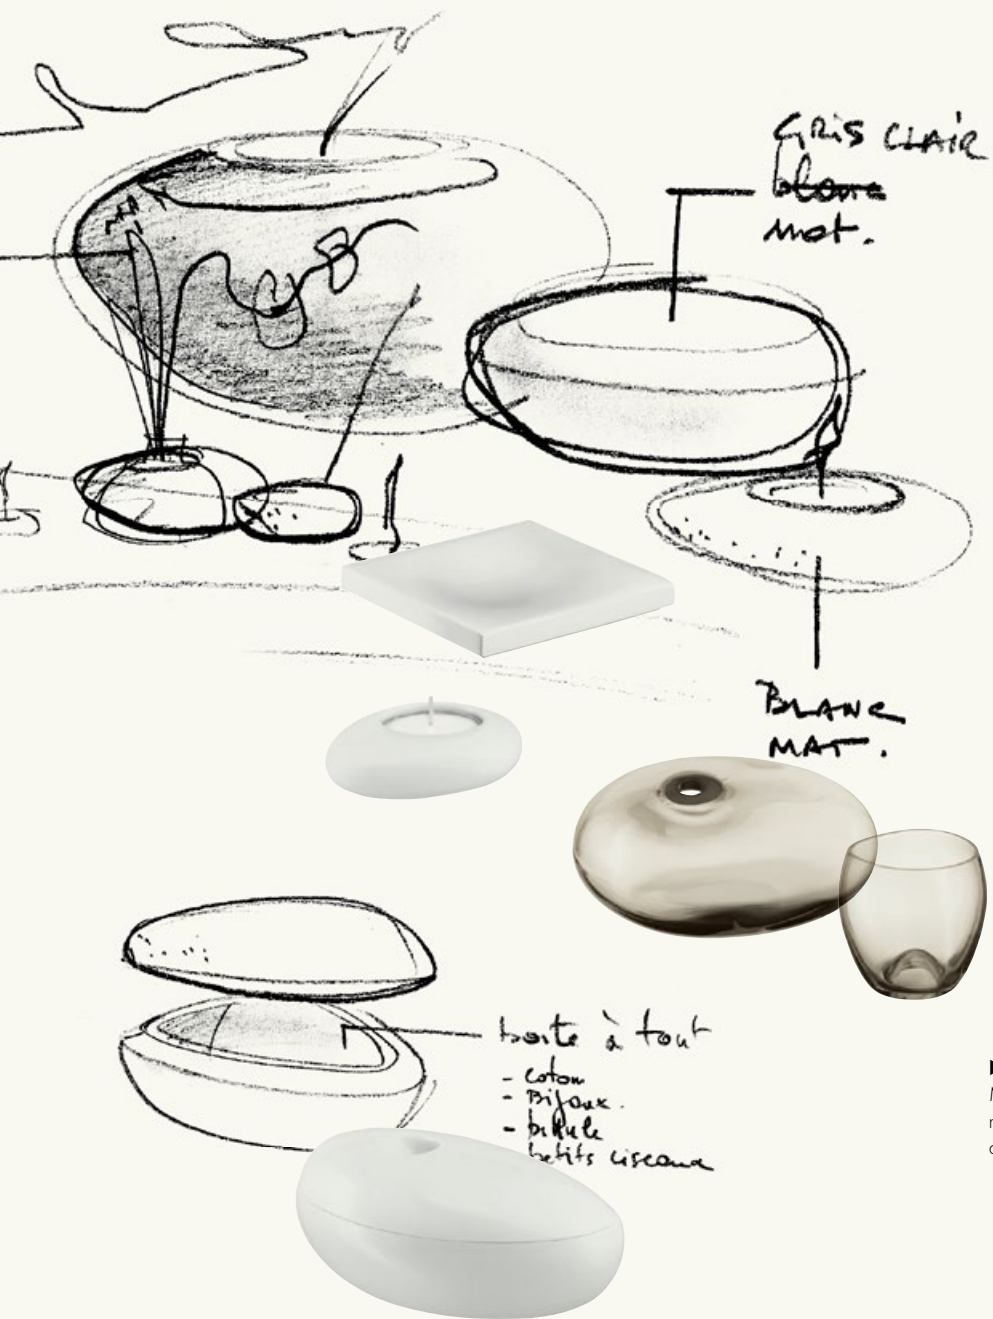

► Nature-inspired design: Axor Massaud quotes organic shapes from nature. A waterfall from the wash basin, a branching tree, stones.

In Jean-Marie Massaud's idea of the perfect bathroom, the resident brings the experience of nature into the home. In this regard, the designer first designs the room and then, in a second stage introduces the products whose design complements the idea of the nature-inspired room. The complete bathroom collection has therefore been designed in the characteristic organic style: pebbles, branches, logs and grass inspire an extraordinary collection. The body of the most striking product, the single lever mixer, resembles a blade of grass. Together with the archetypal shelf, the mixer becomes a functional

sculpture. In addition to the mixer, wash basin and bath tub, nature has also provided the inspiration for the accessories. Axor has developed a vanity box, candlestick, soap dish, vase, toothbrush tumbler and towel holder in line with the French designer's sketches and desires. The towel holder cites Massaud's philosophy as a branching tree, the vase celebrates the ritual use of water and the box and the candlestick resemble pebbles that would caress the hand.