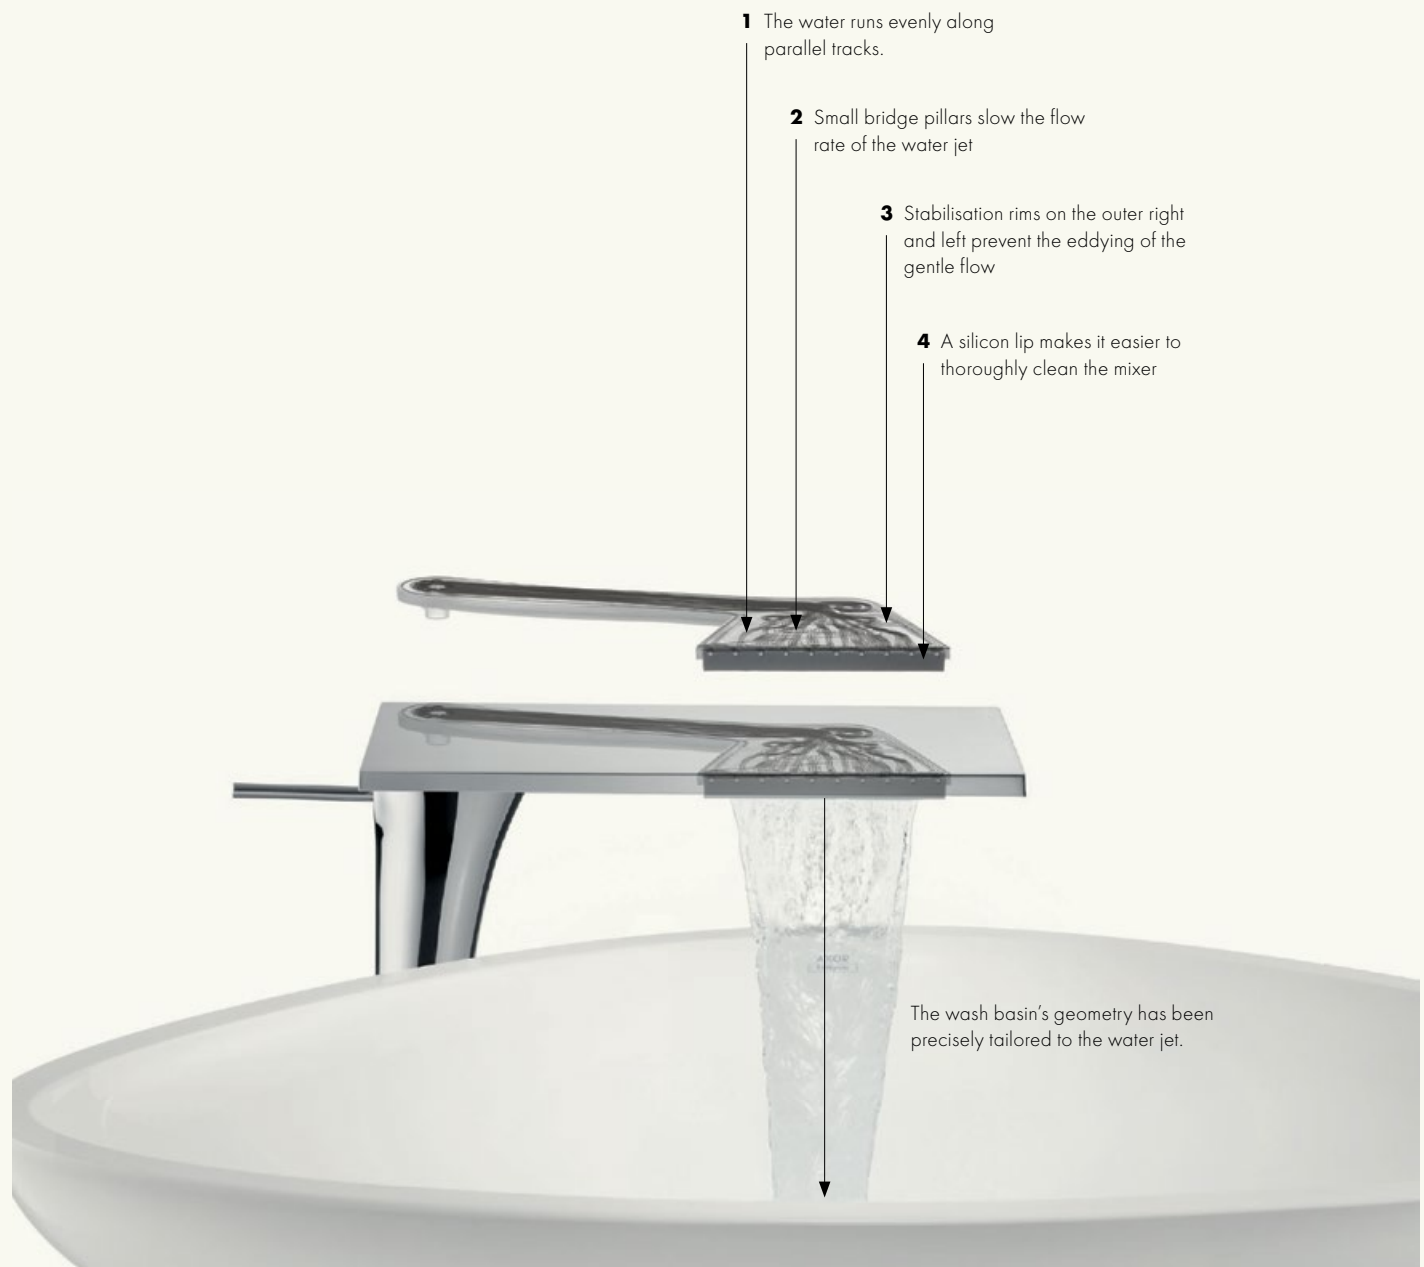

“CLEAR, PURE AND BEAUTIFUL LIKE A NATURAL WATERFALL.”

In the Axor WaterDream, Massaud manifested the philosophy that a mixer's technical aspects should be hidden in the background. He moves away from pure control units while also wanting to provide an additional benefit. So what does a mixer look like if it is more than just a tap?

“What Massaud presented to us”, commented Philippe Grohe, “was absolutely futuristic and a little crazy.” But most of all, it was simply brilliant. Axor therefore did everything it could to turn his idea into a reality. “To make

the water flow quietly and smoothly out of the mixer's spout, we had to completely re-design the interior workings of a mixer”, Horst Flieger, Head of the Hansgrohe Research and Development department, remembers. “Creating the optimum spray pattern was extremely challenging.” To create this elegant water jet, the experts at the Hansgrohe spray laboratory had to incorporate highly sophisticated technology into the flat plate. The result is clear: a mixer from which a beautiful waterfall flows; a particularly pleasant experience that uses little water.