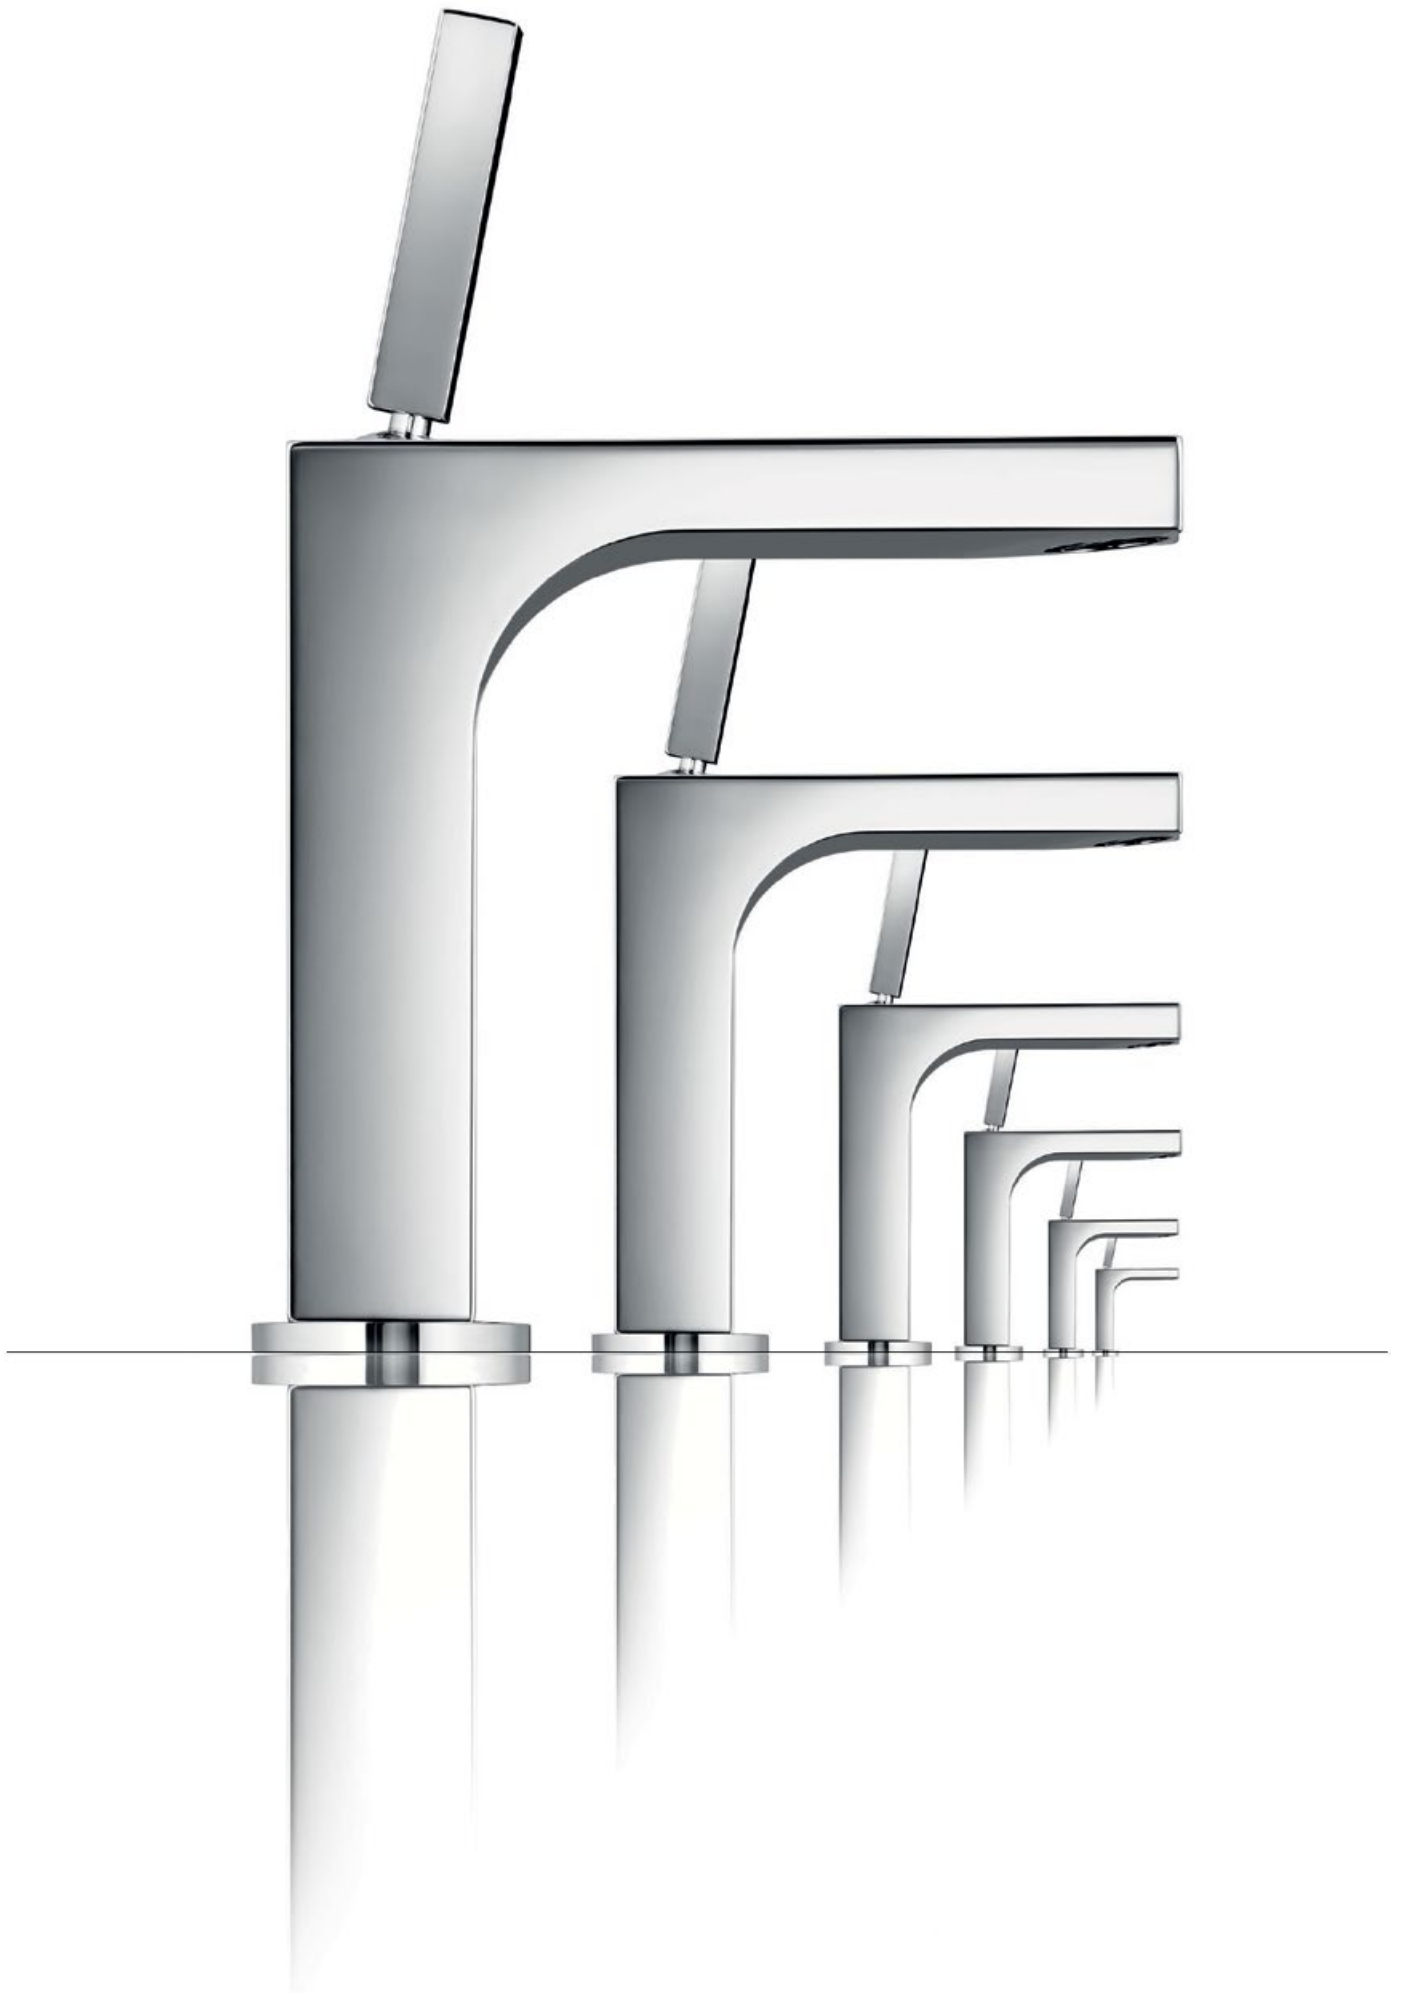

162
163

Antonio Citterio designed the elegant, slender cross handles on the mixers in tribute to the Italian architectural style of the 1930s. The bath tub also stems from the Italian designer's pen.

166
167