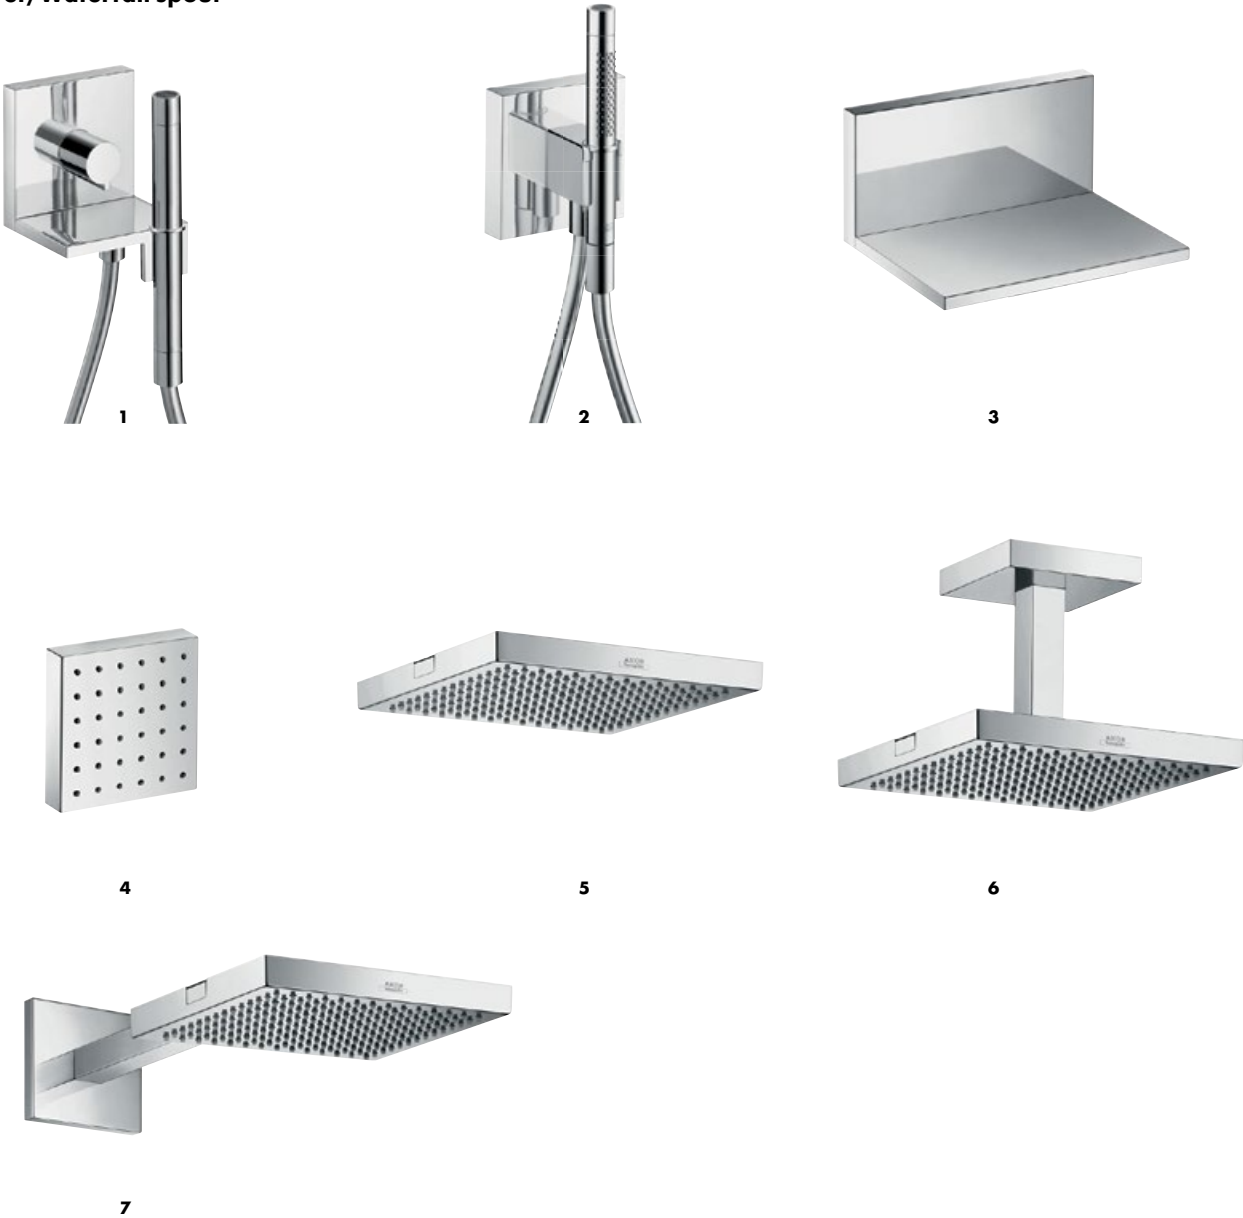

Shower/Waterfall spout

Shower/Waterfall spout

1. **1** Hand shower module 12 x 12, for concealed installation, Finish set
   Product no. 10651000
   Basic set
   Product no. 10650180
2. **2** Porter unit
   Product no. 12626000
3. **3** Waterfall spout 24 x 12, Finish set
   Product no. 10942000
   Basic set
   Product no. 10941180

1. **4** Shower module 12 x 12, Finish set
   Product no. 28491000
   Basic set
   Product no. 28486180
   Installation aid for installation as overhead shower (not shown)
   Product no. 28470180
2. **5** Overhead shower 24 x 24, for installation flush with ceiling
   Product no. 10924000

1. **6** Overhead shower 24 x 24, with ceiling connector
   Product no. 10929000
2. **7** Overhead shower 24 x 24, with shower arm
   Product no. 10925000
   Basic set
   Product no. 10921180