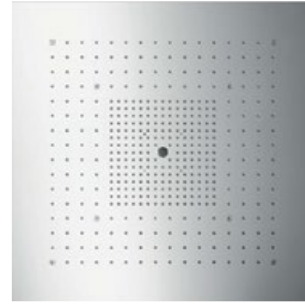

Showers

1

2

Accessories

3

4

5

6

Showers

1. 1 ShowerHeaven 97 x 97
   with lighting
   Product no. 10623800*
   ShowerHeaven 97 x 97
   without lighting (not shown)
   Product no. 10621800*
2. 2 ShowerHeaven 72 x 72
   without lighting
   Product no. 10625800*
   ShowerHeaven 72 x 72
   with lighting (not shown)
   Product no. 10627800*

Accessories

1. 3 Shelf 24 x 12
   Product no. 40873000
   Basic set for flush installation
   Product no. 40878180
2. 4 Shelf 12 x 12
   Product no. 40872000
   Basic set for flush installation
   Product no. 40877180
3. 5 Lighting module 12 x 12
   Product no. 40871000
   Basic set
   Product no. 40876180
   Installation plate (not shown)
   Product no. 10973180
4. 6 Loudspeaker module 12 x 12
   Product no. 40874000
   Basic set
   Product no. 40876180
   Installation plate (not shown)
   Product no. 10973180