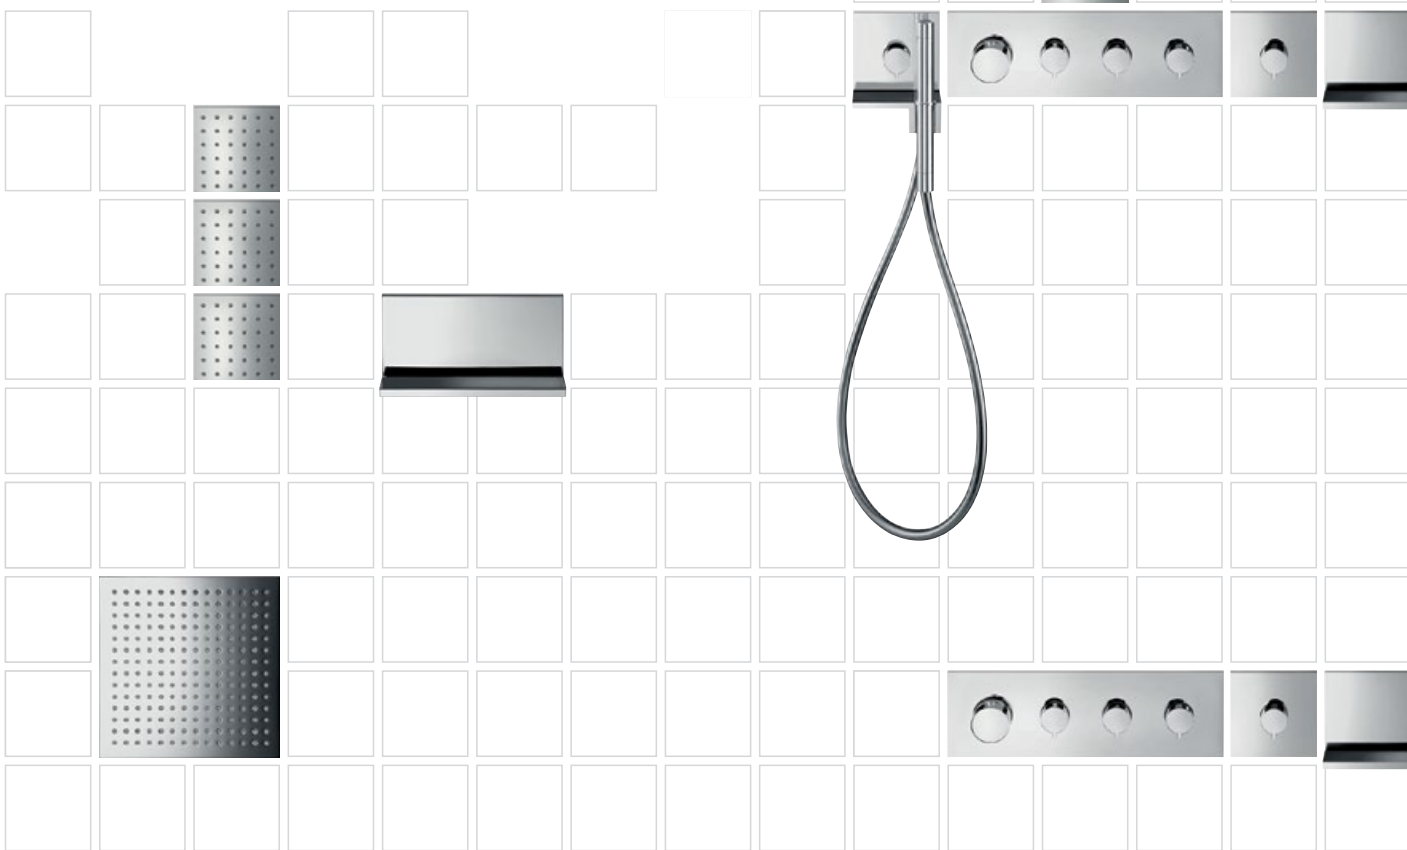

PHILIPPE STARCK

12

12

X

200
201

The individual functional modules such as the hand shower, side shower, valve and thermostat can be flexibly combined to form an intelligent shower system.

Haute Couture in the bathroom. The luxurious Axor ShowerHeaven overhead shower with three different jet types is the finishing touch for a perfect shower.