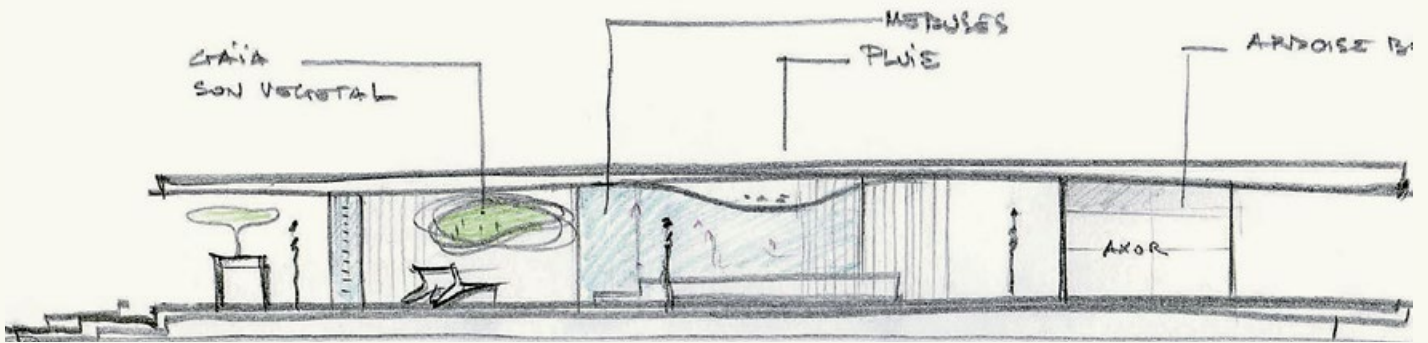

USING AXOR
MASSAUD AS
AN EXAMPLE.

▲ **JEAN-MARIE MASSAUD**

The French designer is among the leading representatives of the nature-inspired design. He often finds the models for his designs and architecture in nature. There is no disputing that the "Truffle" lounge chair resembles the source of his inspiration. His latest masterpiece, the Mexican "Chivas" football stadium, harmoniously blends in to the volcanic landscape.