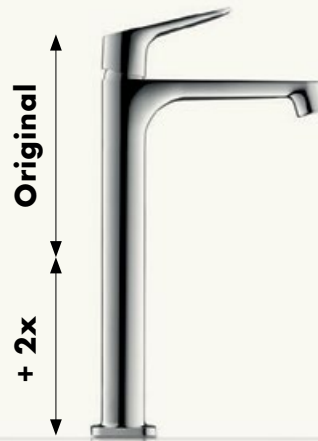

PRODUCTS WITH SPECIAL MARKINGS OR SYMBOLS, FOR EXAMPLE

Standard inscription

Special inscription

PRODUCTS WITH INITIALS, LOGOS OR EMBLEMS.

EXTEND OR SHORTEN THE MIXER

COLLEC

EACH OF THE AXOR DESIGNERS HAS THEIR OWN DISTINCTIVE STYLE. MIXERS, SHOWERS, WASH BASINS, BATH TUBS AND ACCESSORIES, ALL CREATED FROM A SINGLE SOURCE. DISCOVER THE DIFFERENT STYLES OF THE AXOR COLLECTIONS.