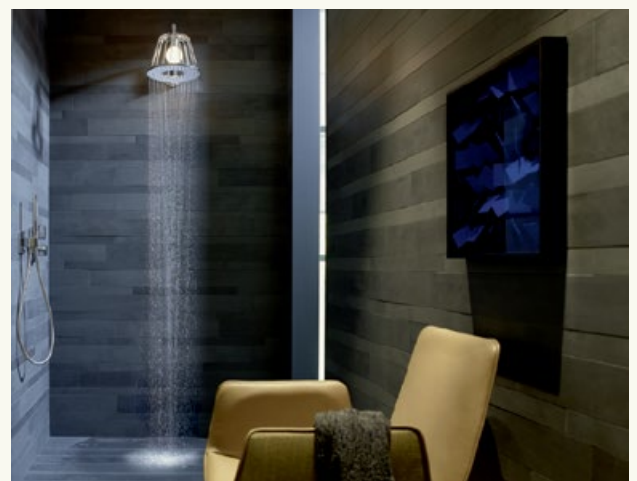

MAKING THE BATHROOM MORE HOMELY

Natural materials, warm colours and a sense of open space all create a greater sensation of well-being in the bathroom. Well-thought-out light planning and matching shower products help create the cosy, relaxing atmosphere. This room concept was inspired by Nendo's WaterDream and implemented by Fön Design, Schramberg, Germany.

The room within a room is transformed into a place of tranquillity and contemplation:

- Bathroom cube within the living area separates the bathroom from the rest of the living space, yet integrates it at the same time
- The platform and steps promote the sensation of a place of retreat
- The bathroom opens out into the living space with the aid of a floor-to-ceiling window, which offers views right through to the living area

A well-thought-out lighting concept can also help to create a cosy atmosphere:

- Indirect lighting can be used for comforting ambient lighting, e.g. via circumferential light strips
- Set the light focus, e.g. using a shower product with integrated atmospheric light

A welcoming style of interior design invites you to spend more time in the bathroom:

- Natural materials such as wood and stone
- Warm, dark natural shades
- Personal accessories such as shelves, pictures, armchairs