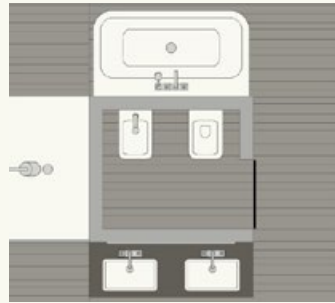

Dividing into feel-good and functional areas

Page 246_247