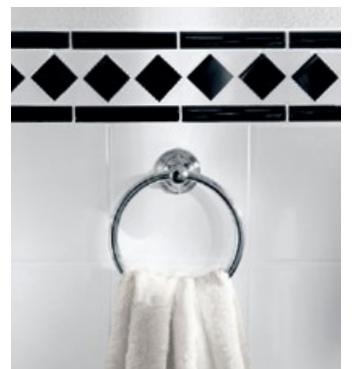

178
179

PHOENIX DESIGN

The opulent Axor Carlton mixer collection exudes a feeling of luxury - a three-hole variant for the wash basin, a nostalgic showerpipe, right down to the accessories.

Retro design with the comfort and convenience of a modern mixer.