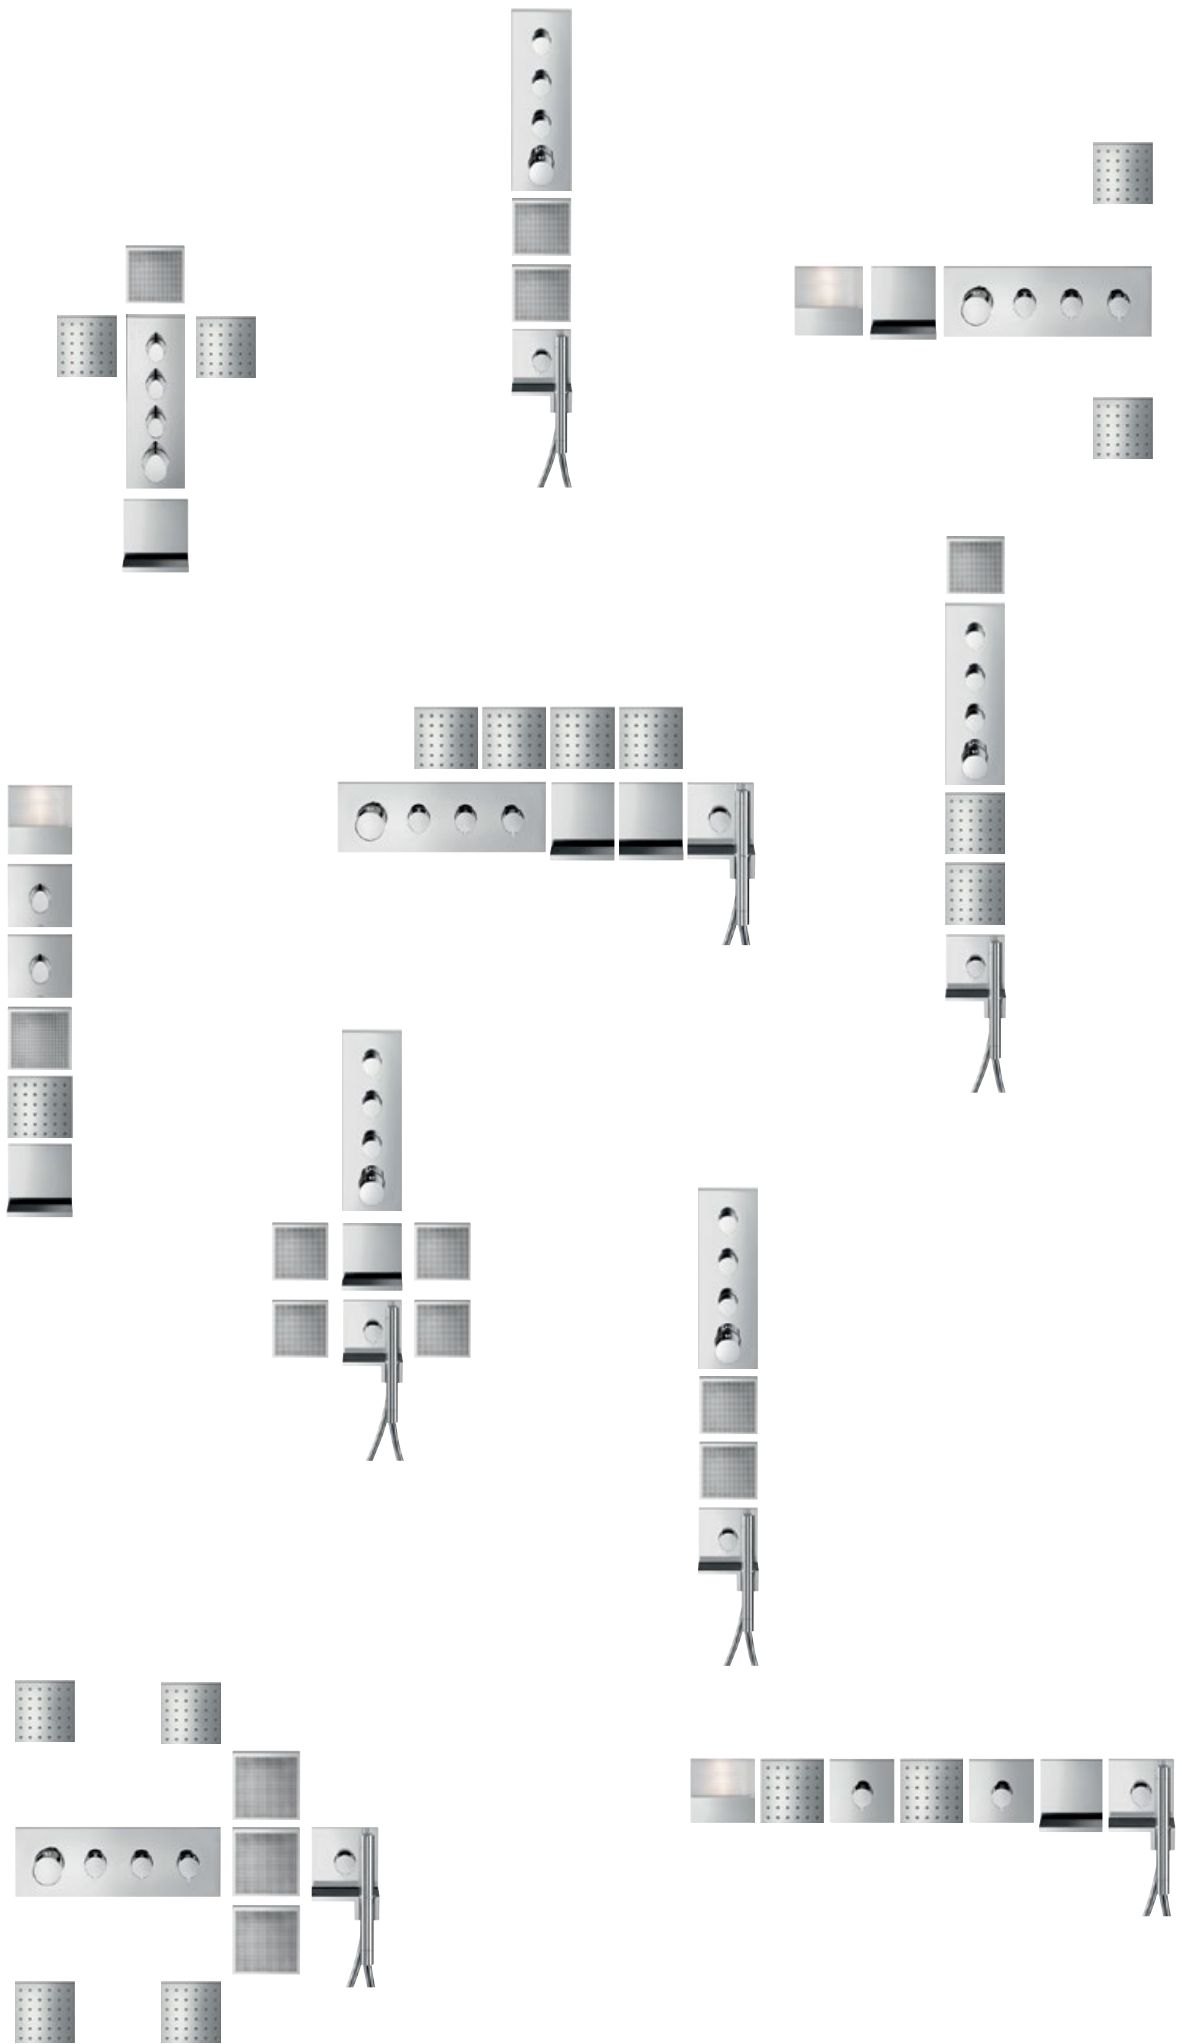

204
205

Convenience modules enhance the showering experience: from lighting to loudspeakers to shelf options.

206
207

The waterfall spout is both a shelf area and a small spa. On the bath tub it is used for filling, in the shower the vitalising flood jet can be used for massaging the neck.