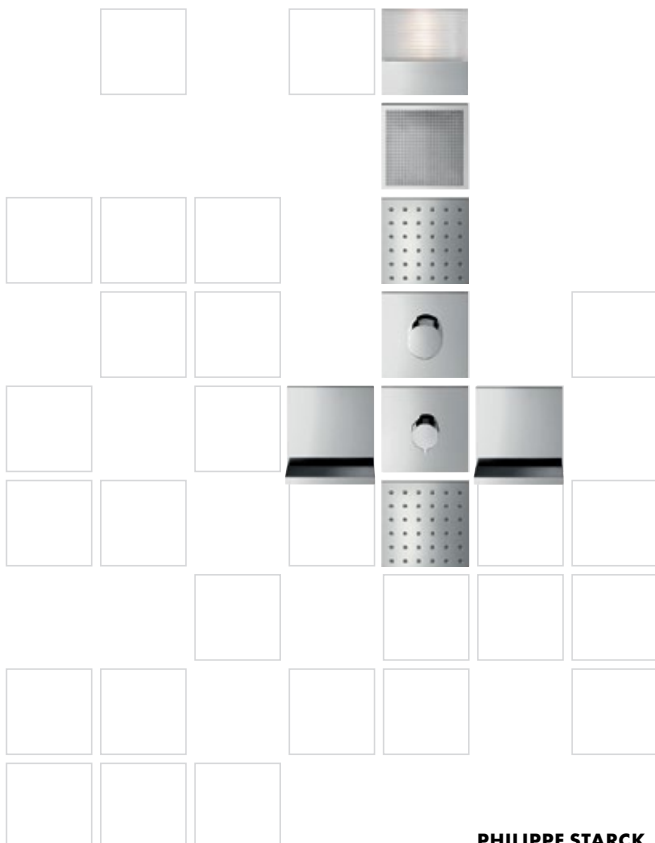

Axor ShowerCollection designed by Philippe Starck

HAUTE COUTURE FOR THE SHOWER.

"Just mix it!" is the motto of the Axor ShowerCollection. The modular design can be used to transform the shower into a tailored-made spa. The simple, customisable system comprising shower heads, mixers and accessories provides almost endless design freedom. 12 x 12 cm squares can be freely combined to match the concepts that we envisage: horizontal or vertical, centred or asymmetrical, arranged freely or in groups - anything is possible. The Axor ShowerCollection was created in collaboration with Philippe Starck.

PHILIPPE STARCK