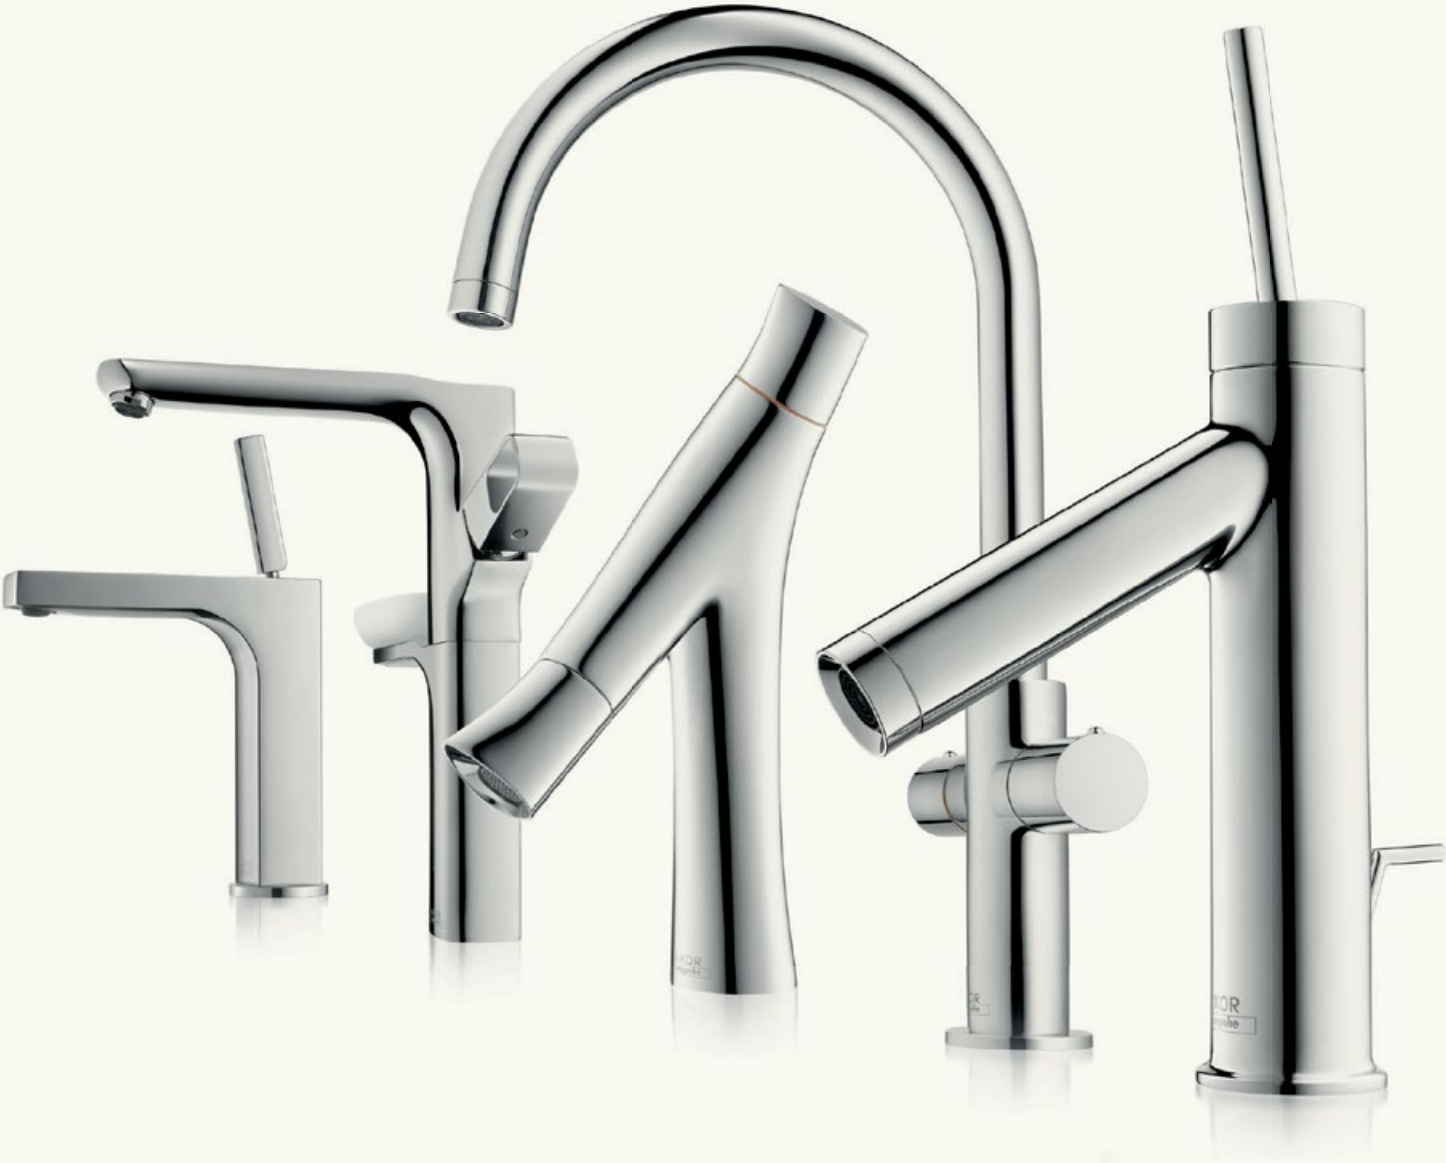

AXOR'S DIVERSE STYLES

Collections and solutions that offer fresh perspectives on the bathroom as a living area are developed in collaboration with the world's best designers.