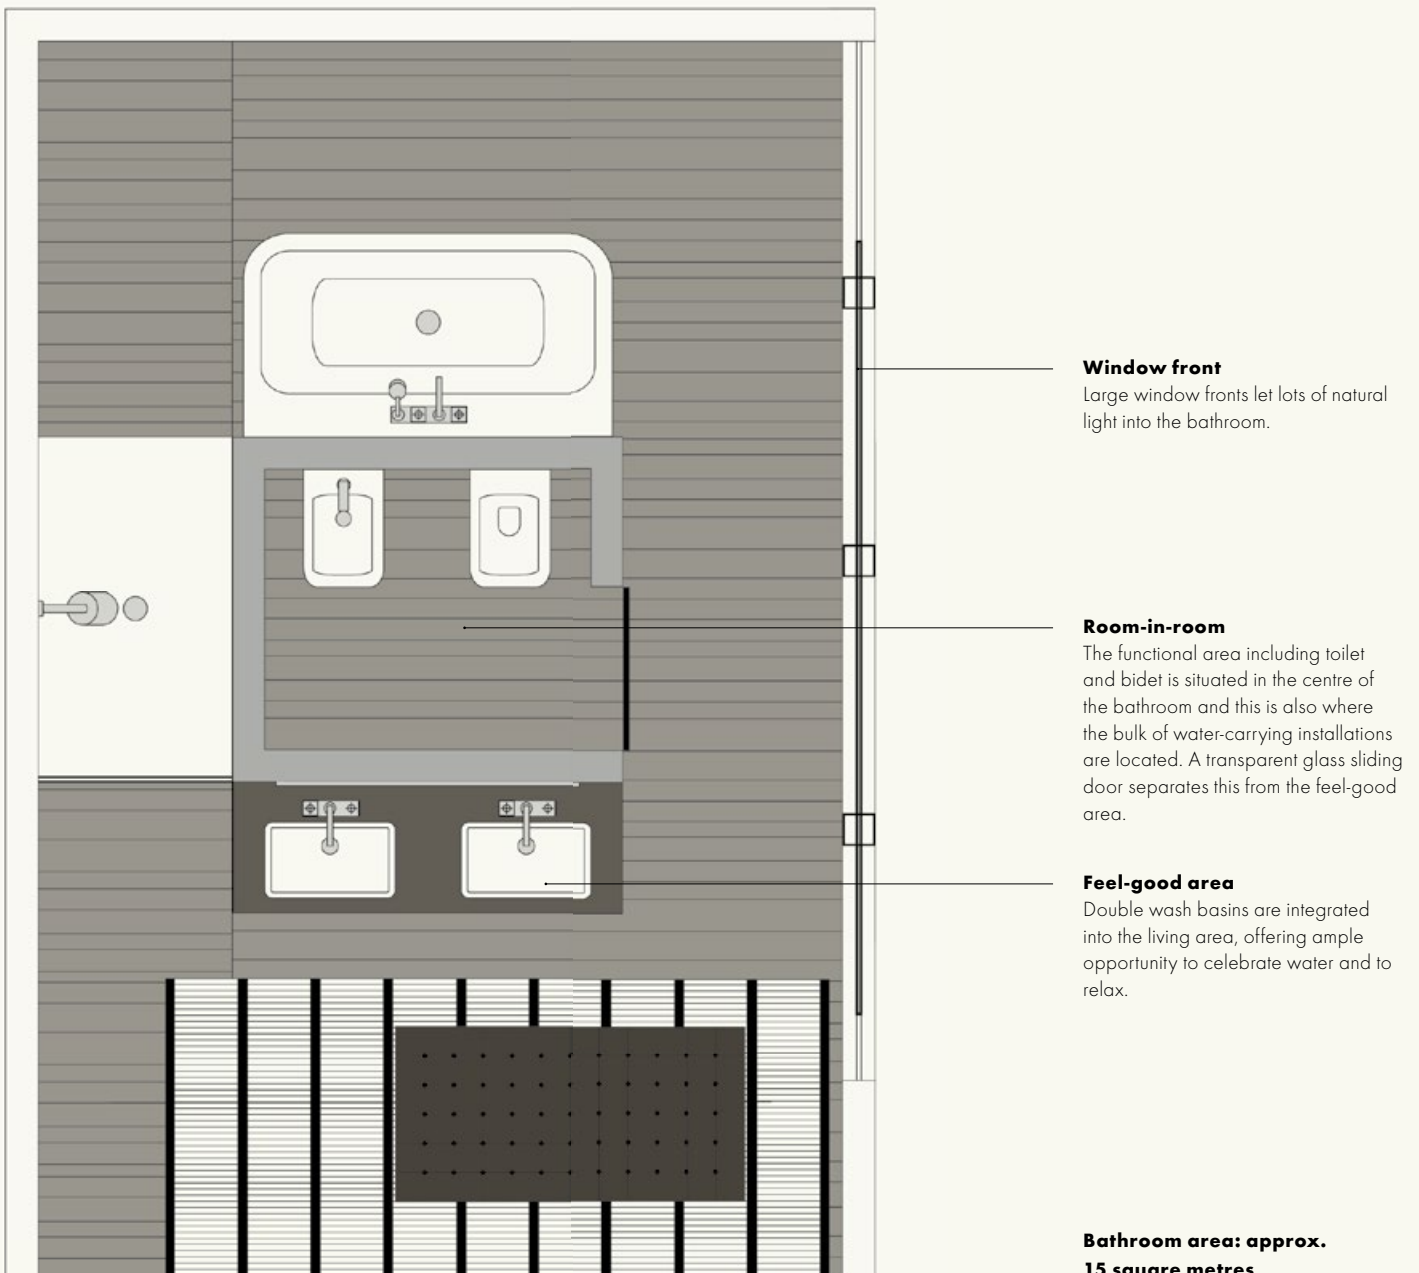

DIVIDING INTO FEEL-GOOD AND FUNCTIONAL AREAS

HOW CAN A BATHROOM BE TRANSFORMED INTO AN ELEGANT FEEL-GOOD SPACE?

With relaxation and well-being the overriding incentives, the bathroom needs to offer a better quality of life, it should be the ideal place to spend time. It is moving away from being a purely functional room, where all that is required is getting clean, and moving more towards being a source of relaxation, a place where the soul is also cleansed. Dividing the bathroom into functional

and feel-good areas creates a sense of architectural calm and allows us to experience the richness of water. Transparent doors and large window fronts make for useful division and create a cosy ambience. Antonio Citterio has created this room concept using the Axor Citterio collection (pp. 160/161).