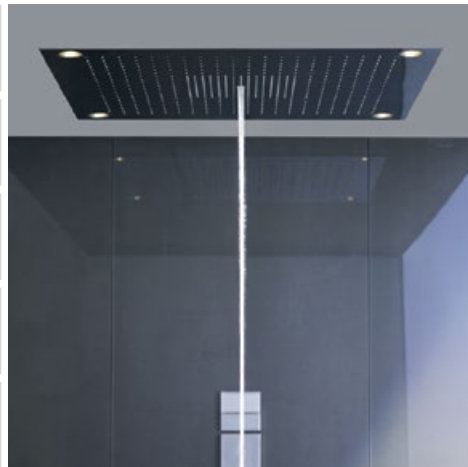

PHILIPPE STARCK

12

12

X

200
201

The individual functional modules such as the hand shower, side shower, valve and thermostat can be flexibly combined to form an intelligent shower system.

Haute Couture in the bathroom. The luxurious Axor ShowerHeaven overhead shower with three different jet types is the finishing touch for a perfect shower.