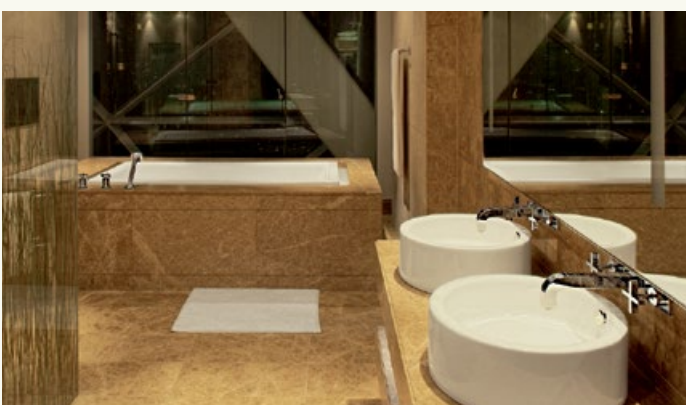

HYATT CAPITAL GATE ABU DHABI/UAE

- Architects: Robert Matthew, Johnson-Marshall & Partners (RMJM), Abu Dhabi, UAE
- Interior designers: RPW London/UK
- Collection: Axor Citterio
- Rooms: 189

Another outstanding feature in the desert state: the most steeply inclined building in the world is located in Abu Dhabi. The Capital Gate Tower protrudes 160 metres above the desert and, at an 18° incline, leans 14° more than its counterpart in Pisa, Italy. The upper 16 floors are the Hyatt's new, exclusive address. The 189 rooms and suites of the business hotel have floor-to-ceiling windows, which offer a spectacular view of the skyline of Abu Dhabi and the Persian Gulf. The individual and exclusive character of the Axor Citterio collection complements the luxurious and contemporary style of the hotel in its bathrooms too.