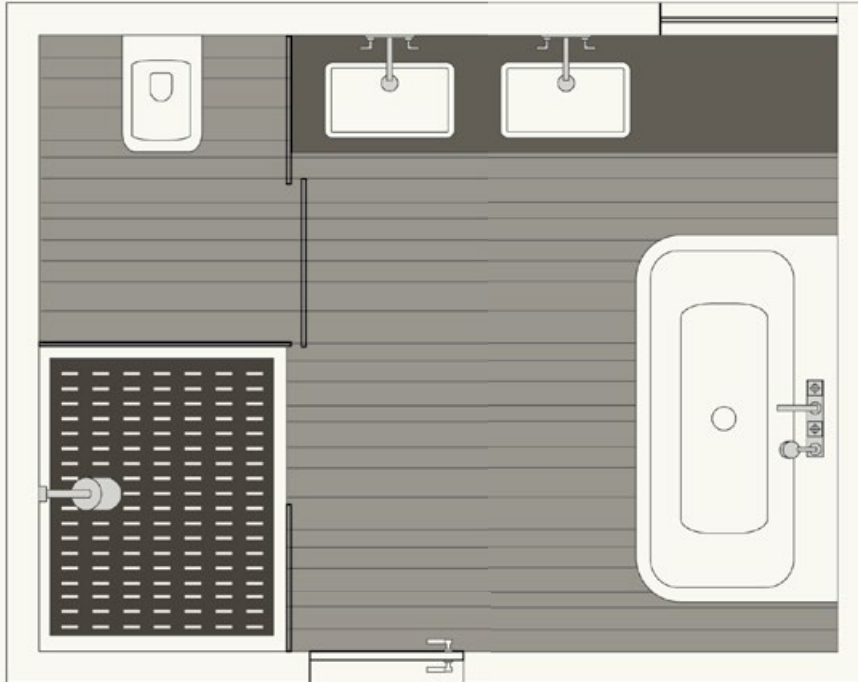

The spatial concept of the separate feel-good and functional areas can also be implemented with smaller floor plans:

The segmentation concept can be implemented easily in smaller areas. Transparent wall and door elements help with this. These divide the areas and help the room retain its sense of spaciousness.

**Bathroom area: approx.
11.4 square metres**

What other materials and accessories emphasise the elegant character of the bathroom?

The use of noble materials, such as black and white marble, gives the room a timeless elegance. Noble home accessories create a sophisticated ambience and give the bathroom that special effect - whether the floor plans are large or small.