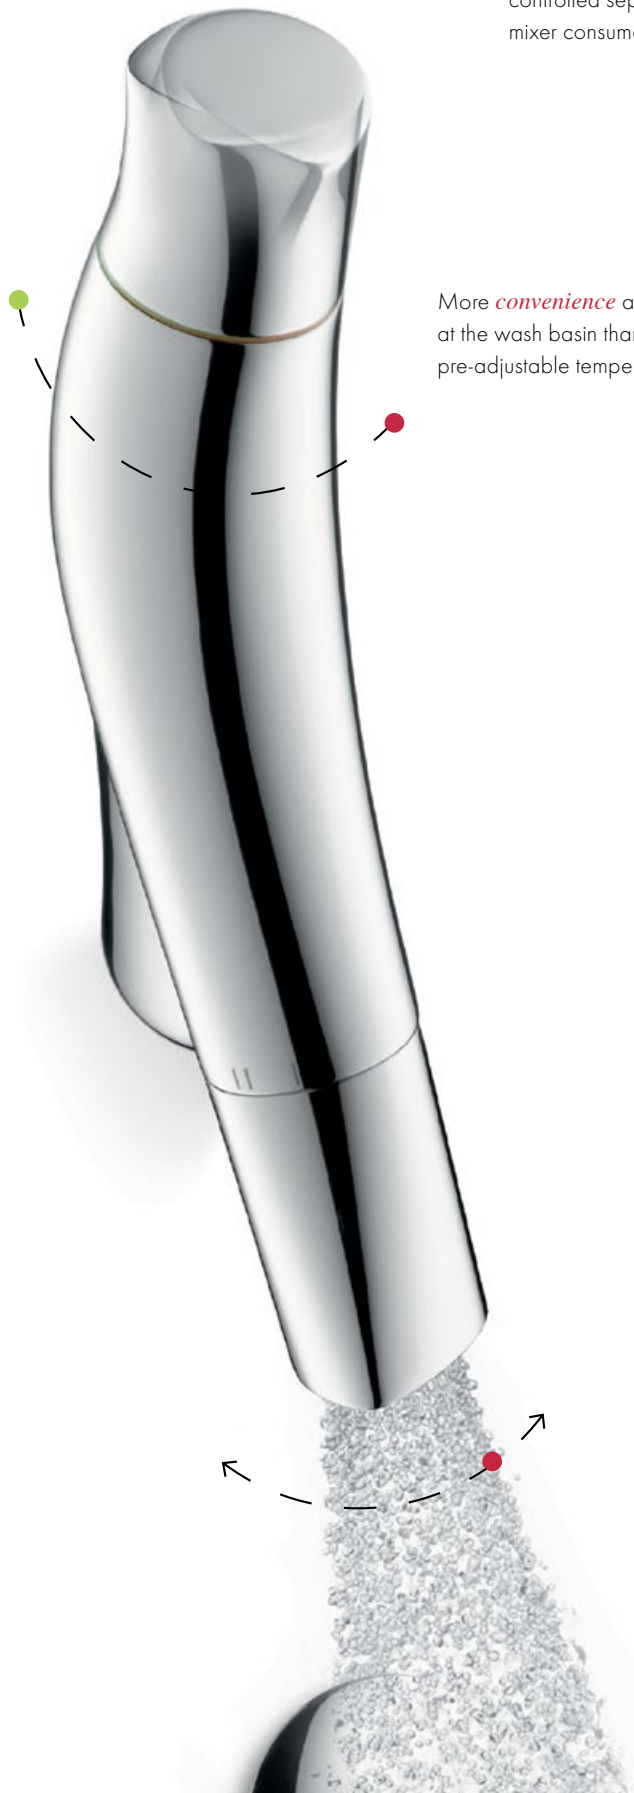

How *pleasant* can *water* feel? Unbelievably luxurious with **minimal water consumption.**

Axor Starck Organic offers a sensual water experience. The new, energising mixer shower jet bathes the hands lavishly. The two handle basin mixer, where water volume and temperature are controlled separately, offers us the opportunity to use water responsibly. Yet at the same time, the mixer consumes less water than conventional mixers - namely, an economical 3.5 l/min.

More *convenience* and **safety** at the wash basin thanks to the pre-adjustable temperature

Two click-in positions on the water volume control: 3.5 l/min (**Normal**) and 5 l/min (*Boost*) - as well as all interim volumes

Voluminous
3.5 l/