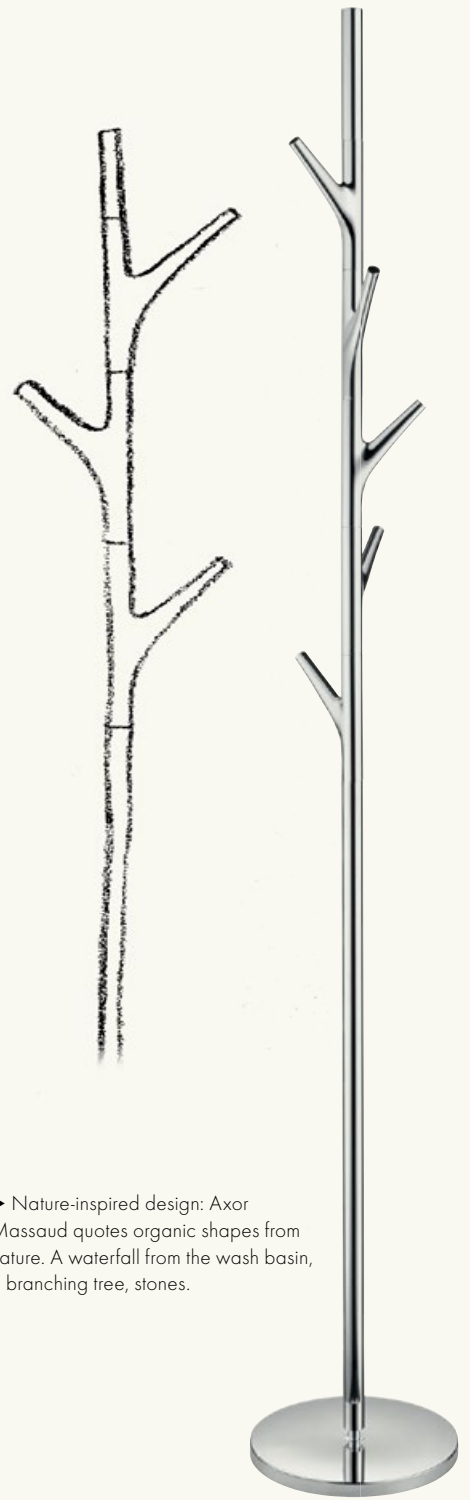

NATURE-INSPIRED DESIGN – FROM MIXERS TO TOWEL RACKS.

VORRE GRIS
PARIVANT.

3 GALETS.

◀ Jean-Marie Massaud creates harmony between organic lines and geometric shapes.

► Nature-inspired design: Axor Massaud quotes organic shapes from nature. A waterfall from the wash basin, a branching tree, stones.