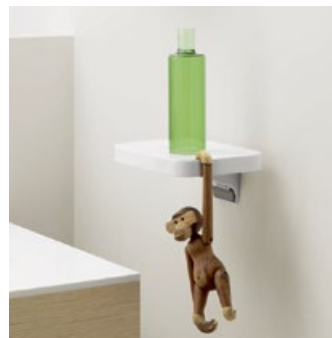

The understated design of the mixers from Axor Bouroullec means that they can be combined with all kinds of wash basin shapes and styles, offering numerous design options.

114
115

The wash basins in the Axor Bouroullec collection offer plenty of surface area thanks to their integrated shelves, which flow together with apparent ease. These are available as a built-in or wall-mounted version.