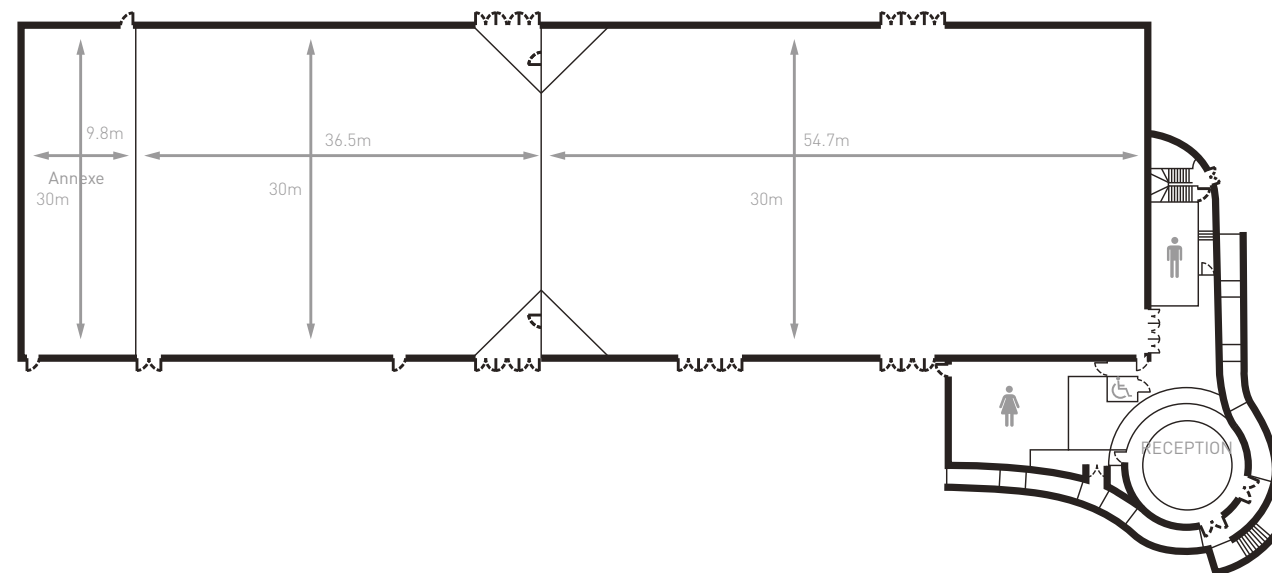

Event produced by PSE Norwich for EACH