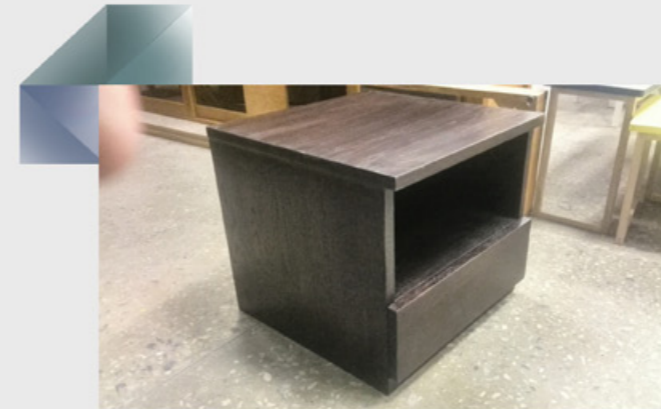

FINISH: stained & lacquered

PRICE WAS: **£900**PRICE NOW: **£395**

QUANTITY: 1

**SOHO** dark console table

W100 x D40 x H76 cm

MATERIALS: solid oak & oak veneer

FINISH: stained & lacquered

PRICE WAS: **£675**PRICE NOW: **£395**

QUANTITY: 1

**MORGAN** bedside unit

W45 x D45 x H40 cm

MATERIALS: solid oak

FINISH: stained & lacquered

PRICE WAS: **£265**PRICE NOW: **£125**

QUANTITY: 1

**CUBO** bedside unit

W40 x D46 x H65 cm

MATERIALS: solid oak & oak veneer

FINISH: stained & lacquered

PRICE WAS: **£295**PRICE NOW: **£150**

QUANTITY: 1

WESTPORT nest of tables
 large W50 x D35 x H54 cm
 small W38 x D35 x H48 cm
 MATERIALS: oak veneer
 FINISH: oiled
 PRICE WAS: **£345**
 PRICE NOW: **£145**
 QUANTITY: 2