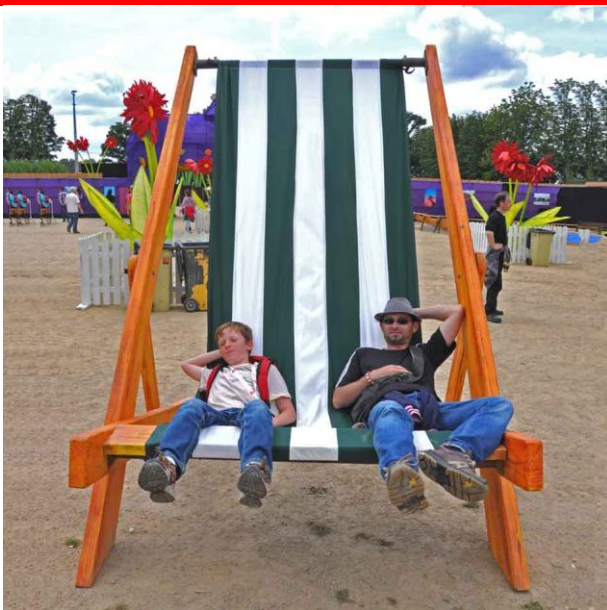

Technical details:

6m high, 25m long, 2.5m wide

Requires power

Also available as a float!

NEW

DECK CHAIRS

A perfect place for people to kick back and relax, our giant deck chairs bring a taste of summer to any event. The durable 8oz polyester canvas is suitable for holding up to 4 people at a time