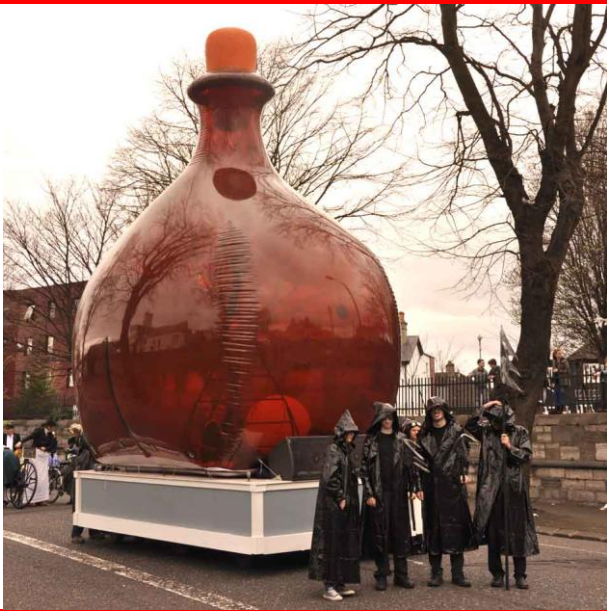

BOTTLE INFLATABLE

A giant, inflatable bottle. Inside contains a custom built aerialists' ring on which an aerialist can perform. Stunning at night when lit from inside.

Technical details:

6.5m high, 4m wide, 4.2m deep