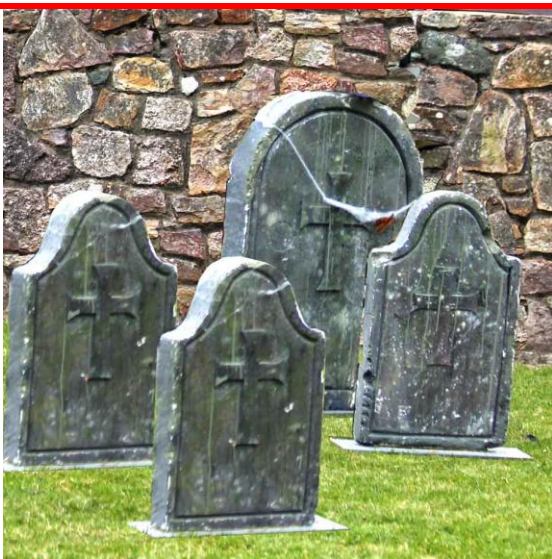

GRAVESTONES

A selection of stone effect gravestones, ideal for dressing any Halloween event.

Technical details:

25 available