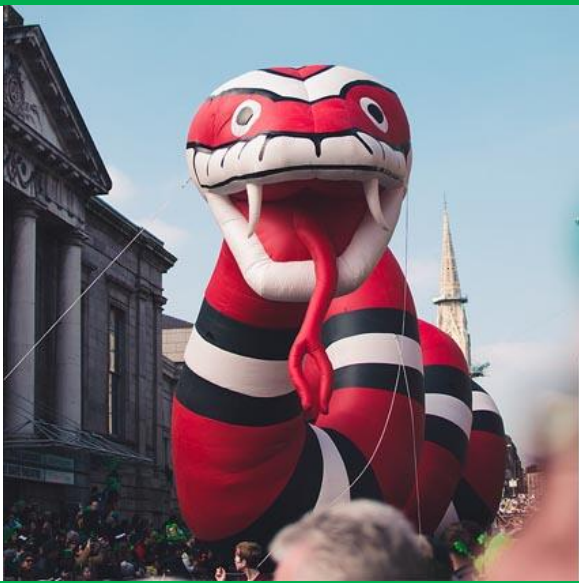

BUTTERFLY CAROUSEL

A beautiful, bright, turning carousel of over 20 butterflies on a wooden plinth.

Technical details:

4m high, 3m wide, 3m long

Requires 4 people to push

The turning motion is wind powered