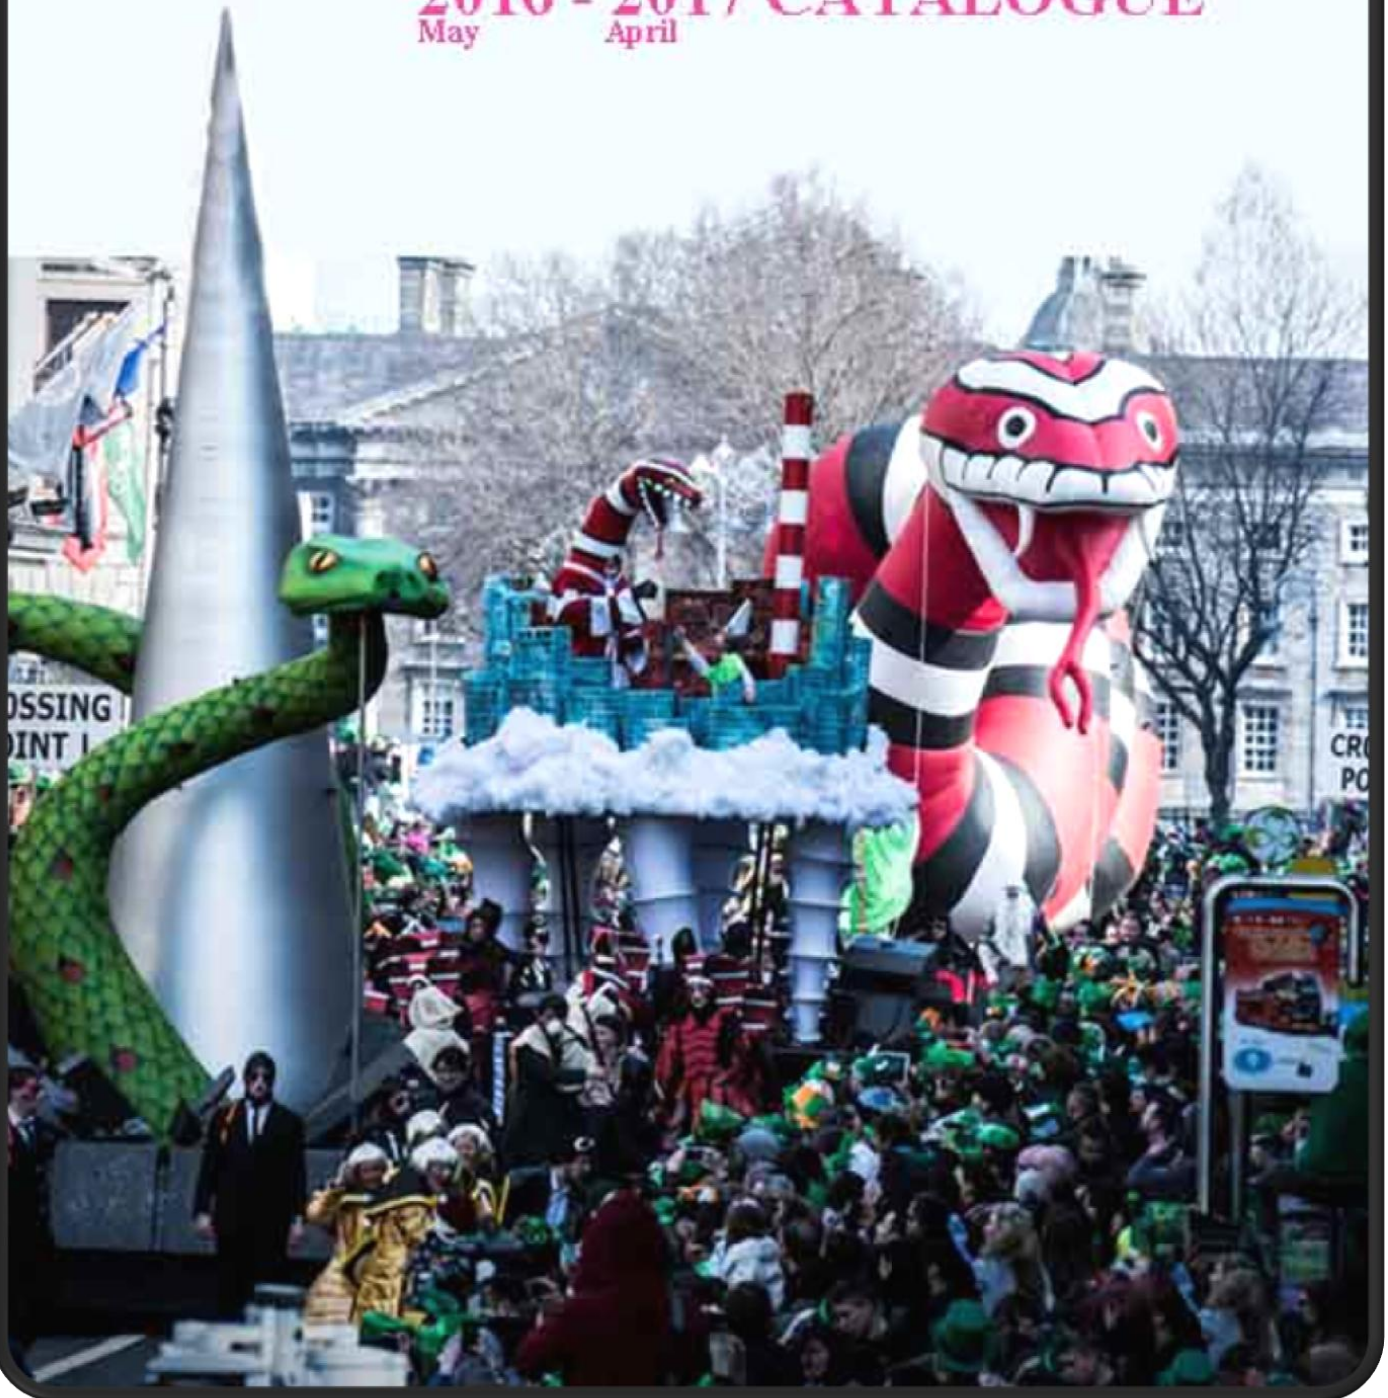

buí bolg
productions

2016 - 2017 CATALOGUE
May April

When planning an event, big or small, you want to create an atmosphere that people will remember. Whether you are planning a food market, community parade or music festival, Buí Bolg has the expertise to provide eye-catching and inspiring visuals with flexible packages designed to suit your budget.