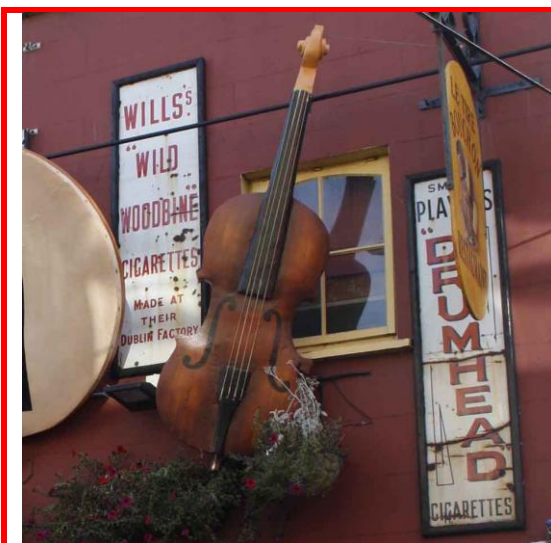

LARGE INSTRUMENTS

Oversized violins, accordions and bodhrán suitable for mounting on fencing or walls.

Technical details:

Violin – 2.4 m high

Accordion – 1.5 m high

Bodhrán – 1.5m diameter