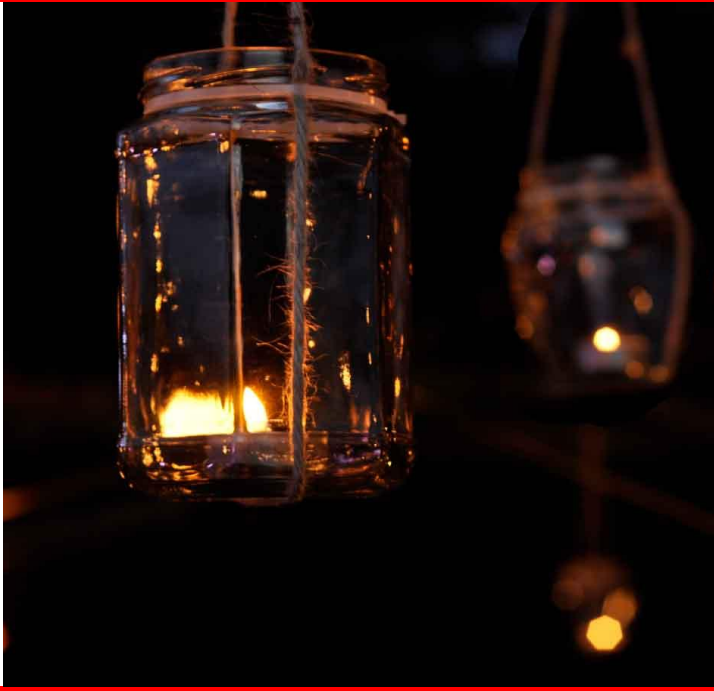

CANDLELIT JARS

A beautiful way to add atmosphere to an area. These glass jars come in a variety of shapes and sizes. Battery powered tea-lights provide a flickering light without compromising fire regulations.

Technical details:

200 jars available

Tea-light life is approximately 8 hours.

Real tea-lights are available.