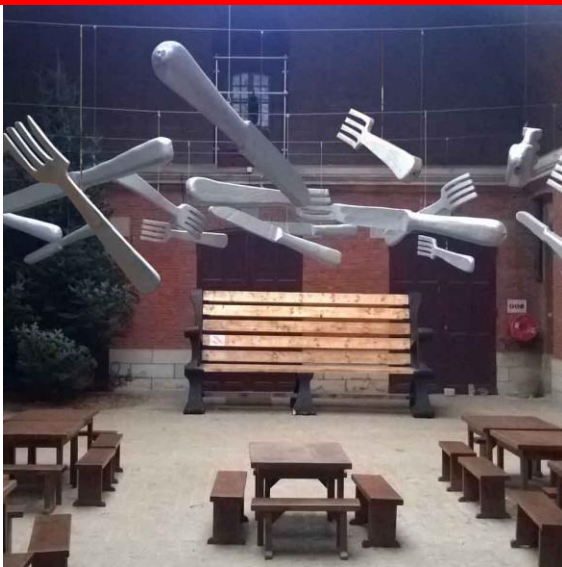

Technical Details:

3.5m high, 4.5m wide, 1m deep
Also available as a float

GIANT TABLE AND CHAIRS

These enormous table and chairs are fit for a giant. Available with or without place setting for two.

Technical Details:

Table: 3m high, 3m wide, 5m long

Chairs: 2m to seat level, 1.5m wide, 3.8m high

NEW

KNIVES AND FORKS

Giant knives and forks. Ideal for harvest/food festivals.

Technical details:

2m tall

Available freestanding, suspended or attached to lamp posts