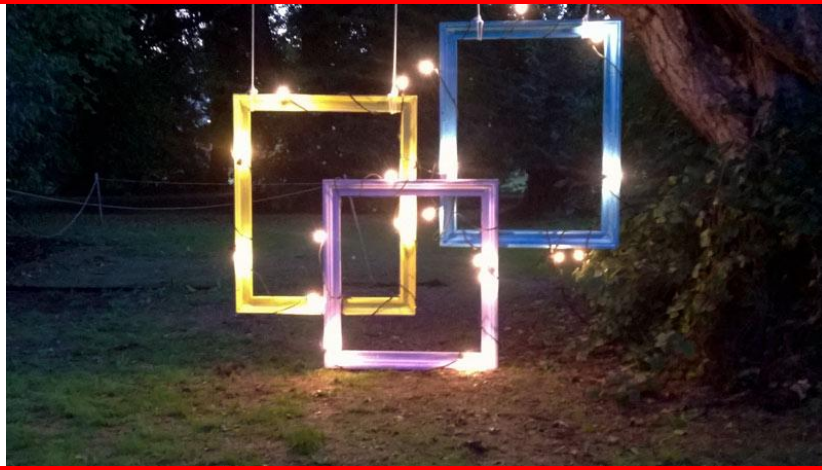

Technical details:

2m high

NEW

PHOTO FRAMES

Available in different sizes and colours, the photo frames are a great photo opportunity. Can also be combined with lighting to create points of interest.

NEW

PHOTO BOOTHS

Circus style photo booth picture frames.

NEW

INFLATABLE LOCK

This enormous gold lock looks stunning on its own, but can also serve as a marker for locker facilities at your festival.

Technical details:

7m high, 5m wide, 2m deep
Requires power