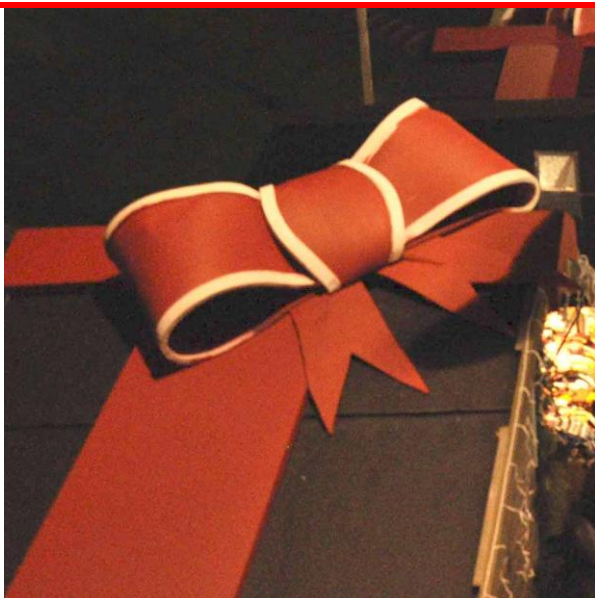

GIANT CHRISTMAS BOWS

Ideal for the top of chalets to add some Christmas cheer to an outdoor market

Technical details:

1.5m wide