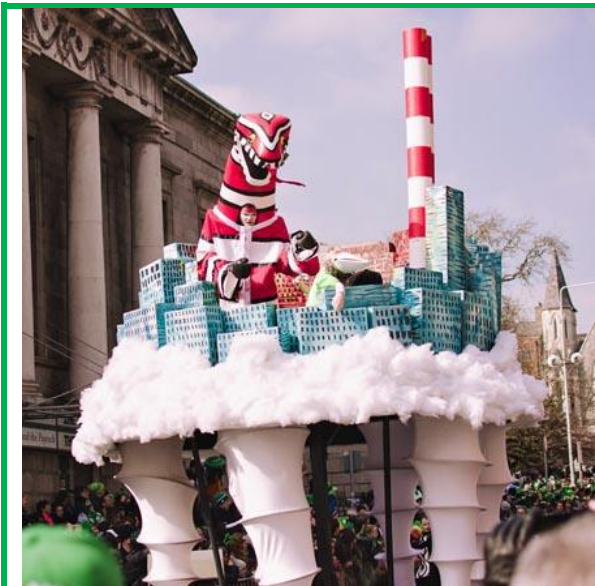

CITY IN THE CLOUDS

A floating city skyline with room for two performers.

Technical details:

4.5m high
3m wide
3m long

NEW