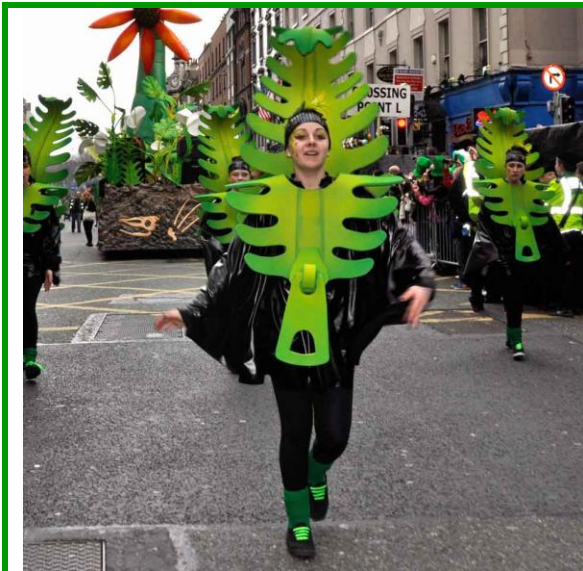

FERNS

Costume consists of black poncho and bright green fern backpack.

Details:

Up to 12 costumes available

Suitable for ages 9+

Performers to wear blacks