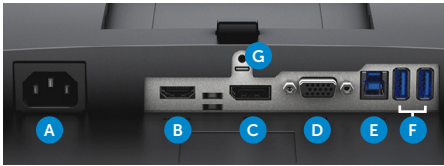

For more information visit
www.dell.com/monitors

Thank you
for making
Dell Monitors

#1
worldwide*

Easily adjust the panel to your preferred viewing position.

Connectors

- A Power cable connector
- B HDMI
- C DisplayPort
- D VGA
- E USB upstream
- F USB downstream
- G Stand lock feature

What's in the box?

- Components**
- Monitor panel
 - Stand (riser and base)
- Cables**
- Power cable (varies by country)
 - VGA, DisplayPort, USB 3.0 upstream cables
- Documentation**
- Drivers and documentation media (CD)
 - Quick Setup Guide
 - Safety and regulatory information

| Connectivity | |
|--------------|--|
| Connectors | DisplayPort 1.2, HDMI 1.4, VGA, 2 x USB 3.0 (side), 2 x USB 2.0 (bottom) |

| Features | |
|--|---|
| Stand | Tilt (Typical: 5° forward or 21° backward), pivot (90°), swivel (45°), height adjustable (130 mm) |
| Security | Security lock slot (security lock not included) |
| VESA mounting support (wall mount kit sold separately) | Dell Quick Release feature (100 x 100 mm) |
| Other | ComfortView, Dell DisplayManager with Easy Arrange, narrow bezel, stepped feature |