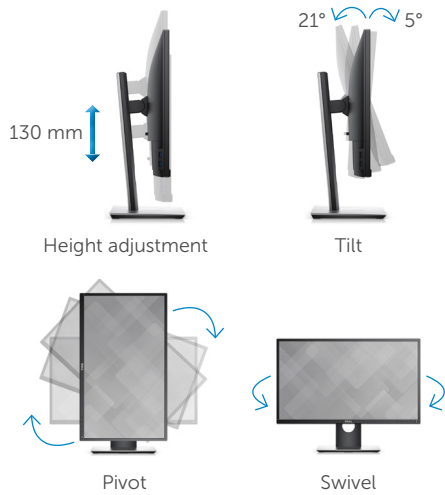

Improved comfort

Work the way you like, comfortably.

- Adjust your view with flexible adjustability features including tilt, pivot, swivel and height-adjustable stand.
- See images clearly with consistent colors across an ultrawide viewing angle.
- Optimize eye comfort with a flicker-free screen and ComfortView feature⁶ which minimizes blue light emission.
- Enjoy added convenience and usability thanks to two easily accessible USB 3.0 ports located on the side of the monitor.

For more information visit
www.dell.com/monitors

Thank you
for making
Dell Monitors

#1
worldwide*

Easily adjust the panel to your preferred viewing position.

Connectors

- A Power cable connector
- B HDMI
- C DisplayPort
- D VGA
- E USB upstream
- F USB downstream
- G Stand lock feature

| Dimensions (with stand) | |
|--------------------------------|---|
| Height (compressed ~ extended) | 362.1 mm ~ 492.1 mm (14.26 inches ~ 19.37 inches) |
| Width | 549.8 mm (21.65 inches) |
| Depth | 180.0 mm (7.09 inches) |