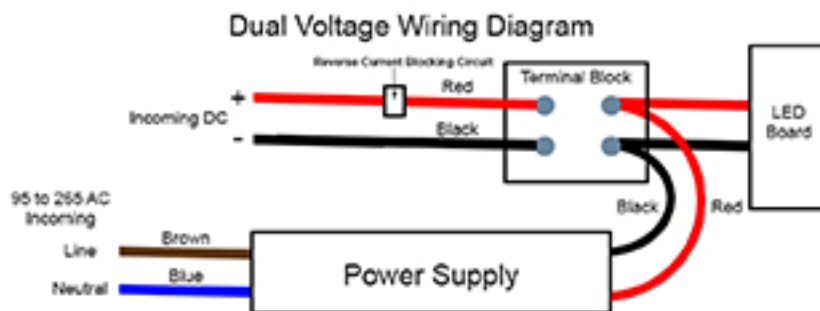

# Pacific Utility / Engine Room Light

Item#	Description	List Price
005.203500.000	12/24V AC*/DC Daylight White, 1850 Lumen, 5000K, 14W	\$175.00
005.203500.165	12/24V AC*/DC Cool White, 1850 Lumen, 6500K, 14W	\$175.00
005.203500.002	100-240VAC & 12V DC Daylight White, 1850L, 5000K, 14W	\$255.00
005.203500.065	100-240VAC & 12V DC Cool White, 1850L, 6500K, 14W	\$255.00
005.203524.002	100-240VAC & 24VDC Daylight White, 1850L, 5000K, 14W	\$255.00
005.203524.065	100-240VAC & 24VDC Cool White, 1850L, 6500K, 14W	\$255.00

### Quantity Discounts

1 to 5	List
6 to 15	2.5%
16 to 50	5%
50+	7.5%

A: 11 Inches / 280 mm

B: 5 1/16 Inches / 128 mm

C: 3 1/16 Inches / 77 mm

All sales are subject to DRSA's Terms and Conditions of Sale  
FOB Riviera Beach FL  
Prices subject to change without notice