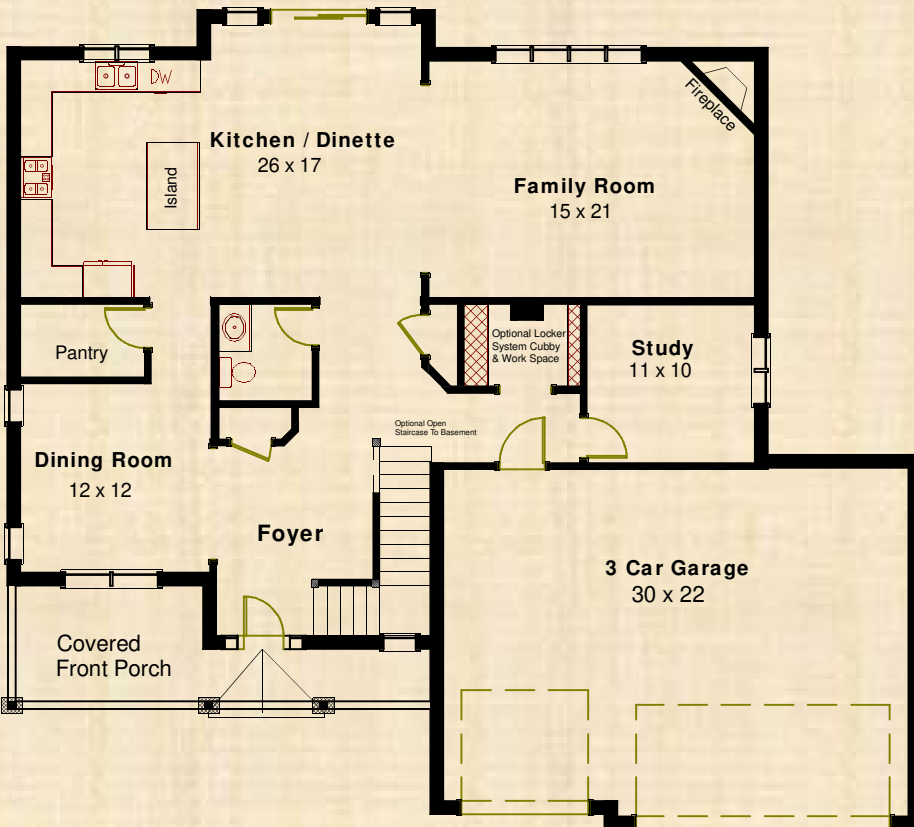

THE COUNTRY DEVIN

Starting at 3,000 Square Feet

See Sales Center For
3rd Floor Finished
Attic Details.

Flaherty's policy of continual improvement in architectural design and construction considerations requires that the dimensions and features shown are subject to minor variations. The renderings are a designer's conception and the actual homes may be modified in construction to suit interior, exterior, and site considerations. The illustrations may not reflect current standard features of home. Please refer to the sales center for home and site plans, specification limitations and options. Prices are subject to change without notice.