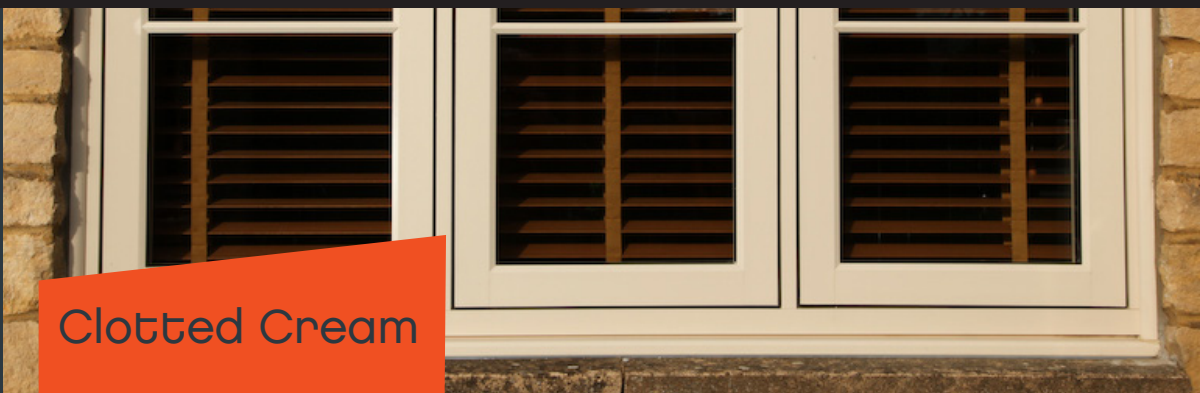

Your Residence, your way.

Grained White

Chalk White

No.38 Grey

Vintage Cream

No.10 Black

Clotted Cream

Cotswold Green