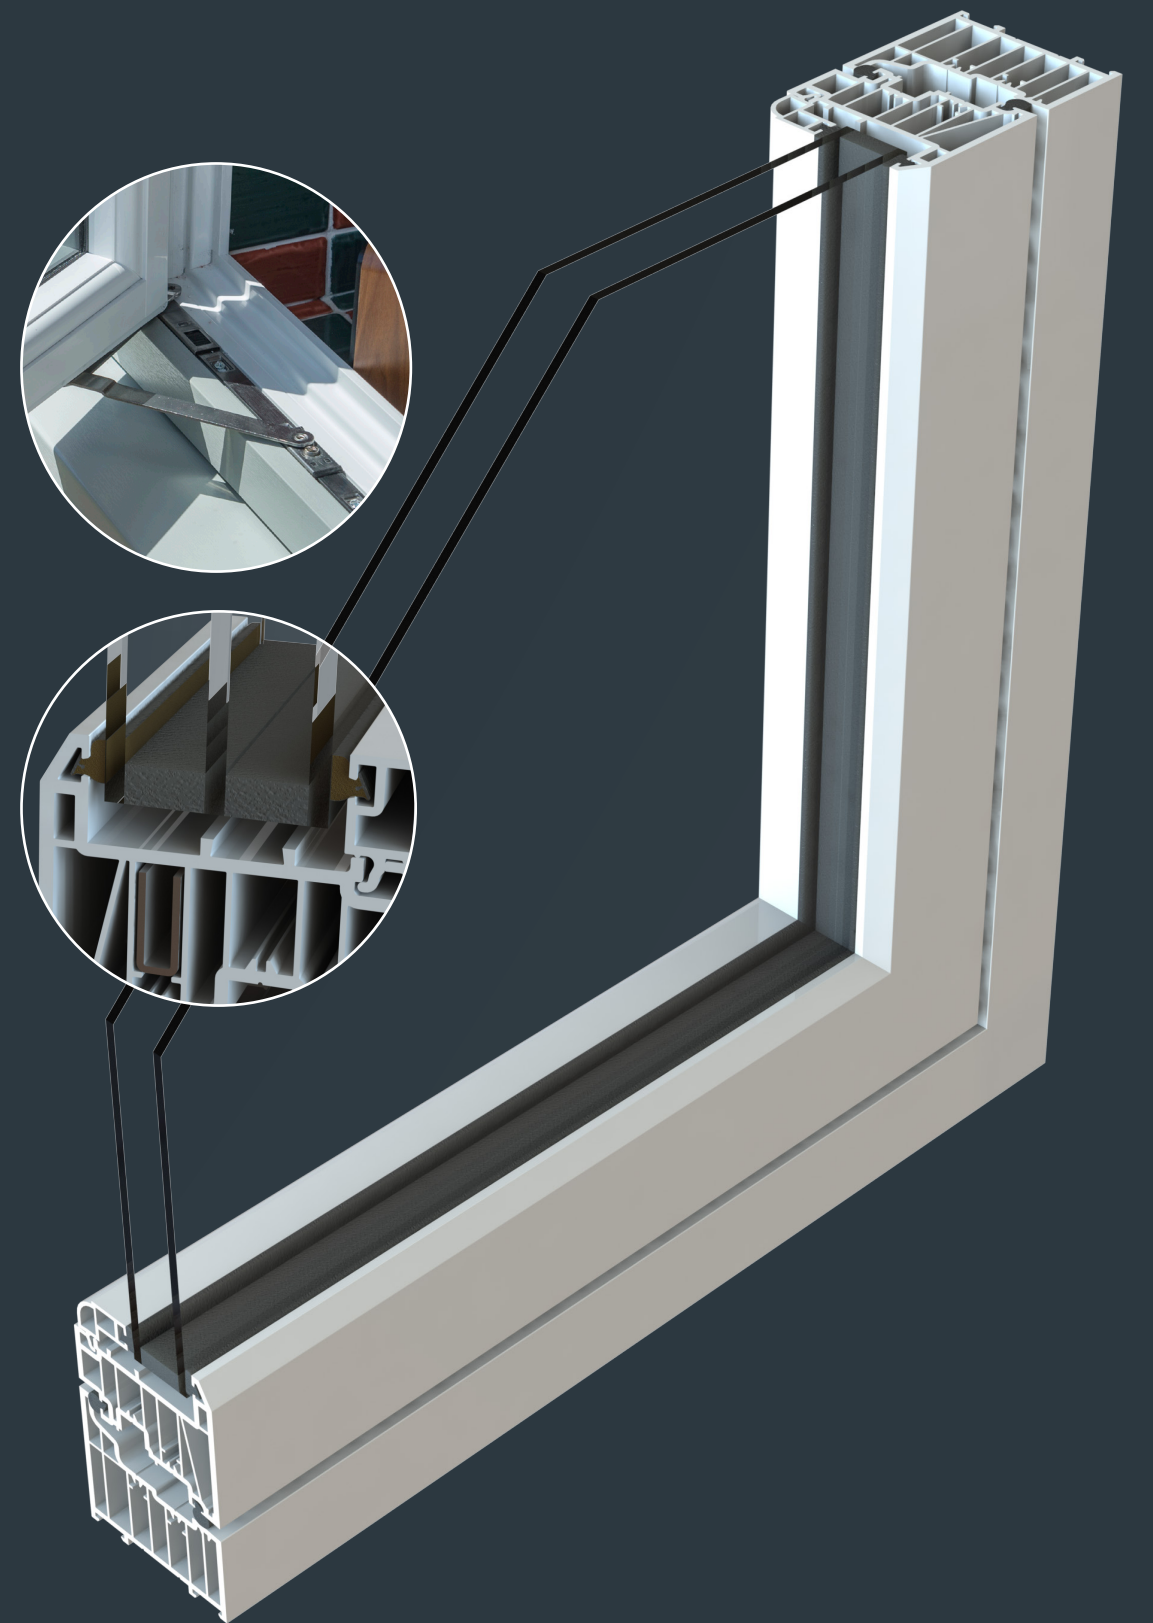

Elegantly flush sash exterior and interior gives the R7 its chic modern appearance and versatility to be used for both contemporary new builds and traditional British homes alike. All glass sight-lines are perfectly equal providing symmetry for a timeless kerbside appeal. Choose from one of our five glazing beads to fully personalise your choice, continue the flush contemporary appearance with the Square or soften the look with the Decorative.

Lock & Hinge Retention

Residence 7 boasts superior design details and screw retention reinforcements, locks and hinges are secured firmly into position. Residence 7 is also specifically designed to accommodate the additional weight of triple glazed units, allowing heavy duty hinges to fit and operate perfectly.

Energy Efficient Glazing

Residence 7 is designed to accommodate 'energy efficient glazing' this term is used to describe double glazing or triple glazing used in modern windows. Residence 7 has options for 28mm double glazing or 44mm triple glazing. The glazing bead is always on the inside which contributes to a higher security performance.

7 Chamber Design

Residence 7 has been engineered to meet current and anticipated future standards. Other window frames typically offer 3 or 5 chambers and are usually 70mm wide, R7 has 7 chambers and is 75mm wide, resulting in superior thermal, acoustic, strength and security performances.