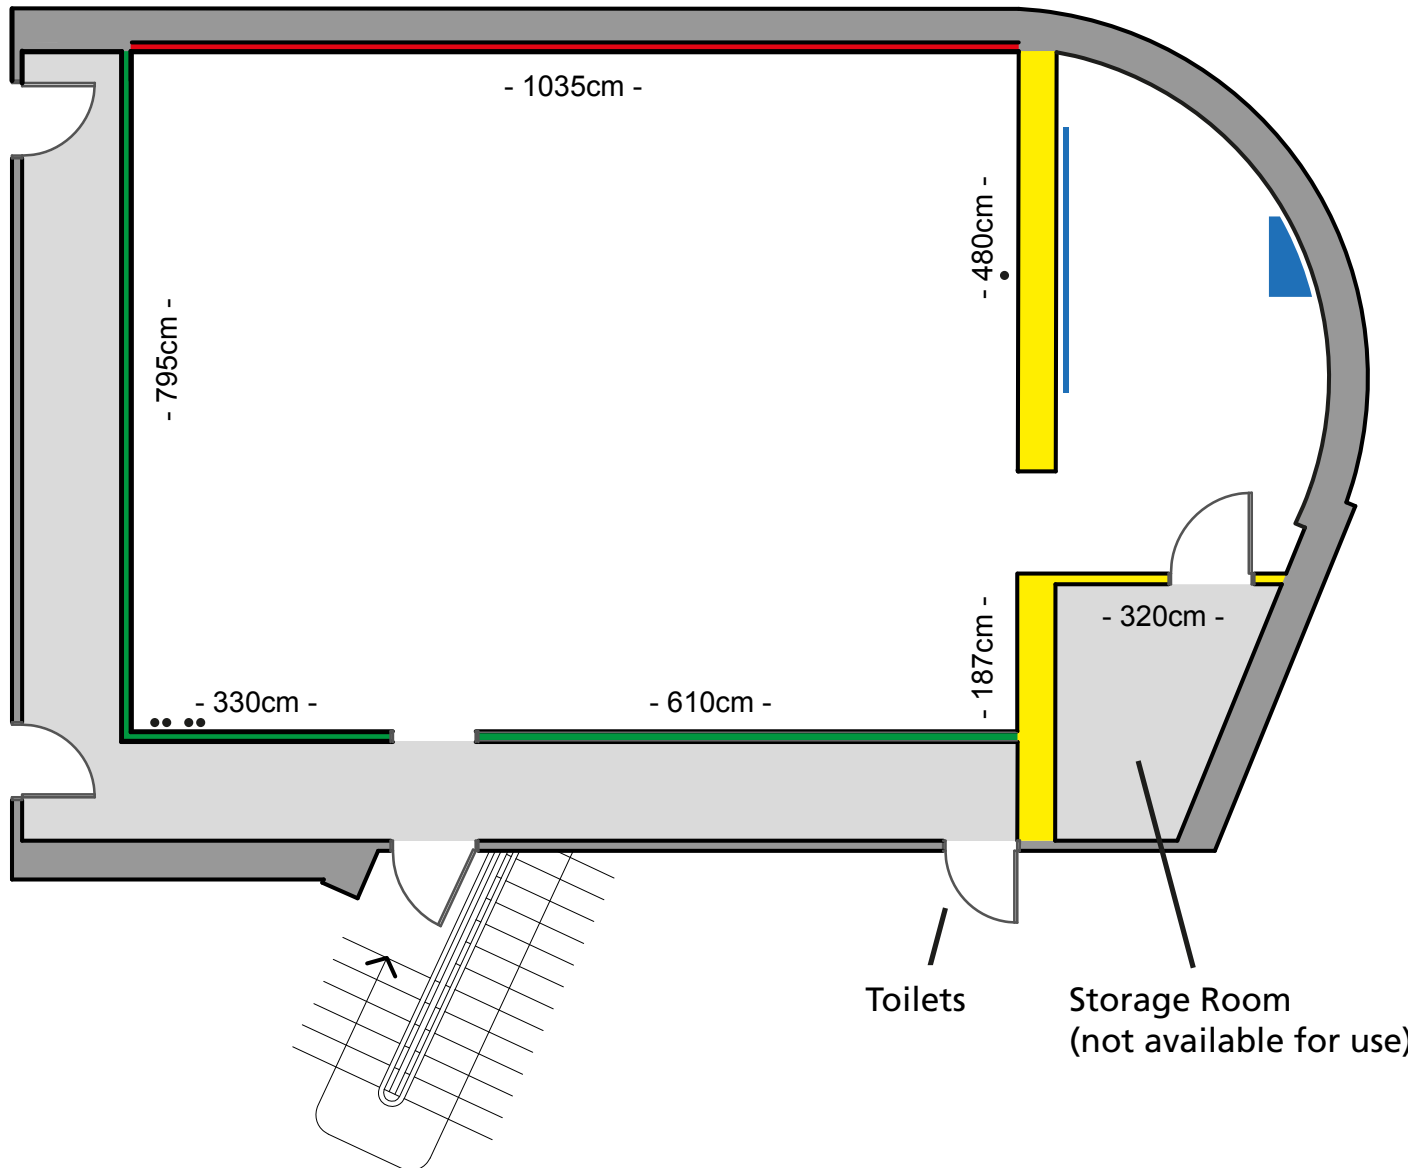

THE ISLAND - GALLERY

Map & specifications

Wall Heights

-  385cm high
-  240cm high
-  360cm high

All walls are wood and are painted white. Screws can be used but you must check with the office first to ensure no power lines are drilled into. All holes must be filled afterwards and all marks painted out.

- double electric socket
- single electric socket
(each socket is 3000W)

 Projection screen and projector shelf