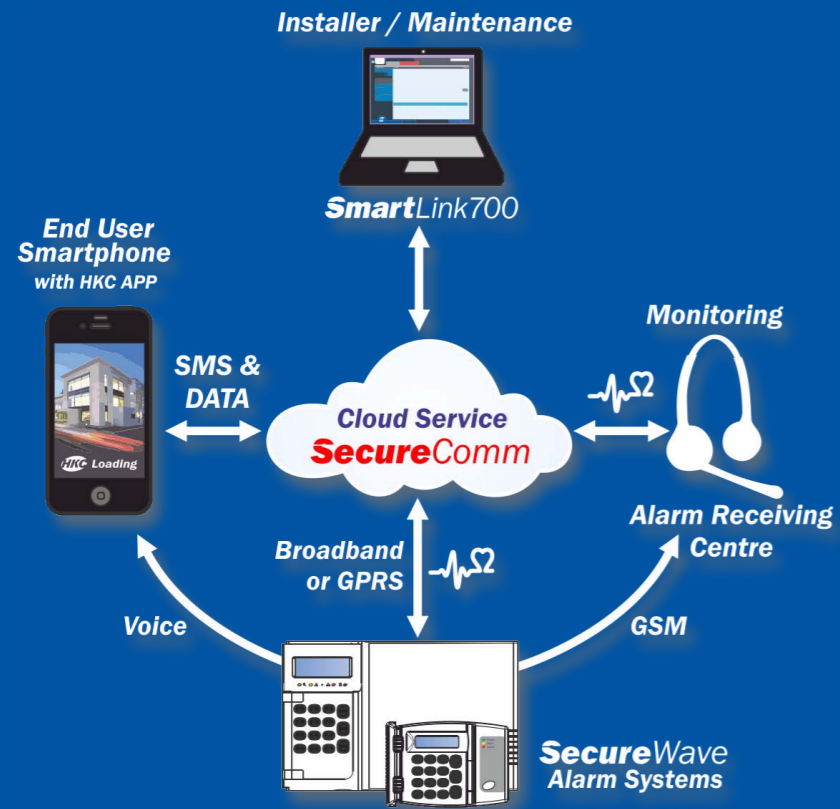

SecureComm, SmartLink700 & HKC App

HKC Smartphone APP

- Remotely Arm & Disarm alarm system
- Get alarm & other system notifications
- Retrieve log events
- Control outputs
- Virtual keypad available
- SmartLink700 is available via SecureComm service