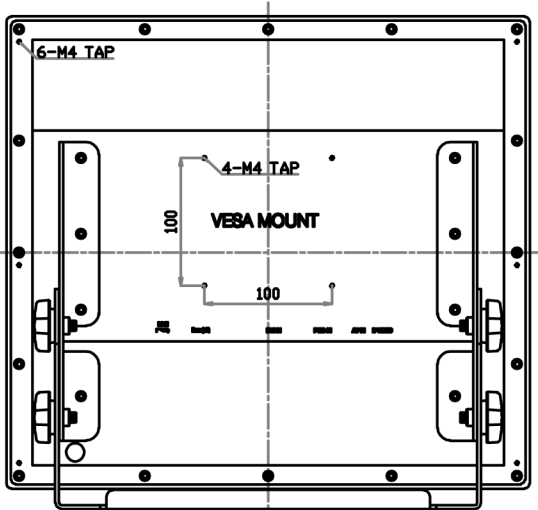

Big Bay Tech DIBM-17-15A

Front side Controls

Input/output specification of back side