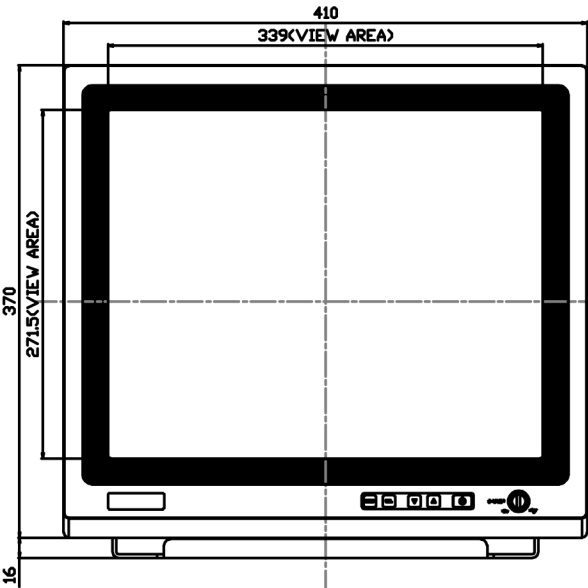

Big Bay Tech DIBM-17-15A

Front side Controls

Input/output specification of back side