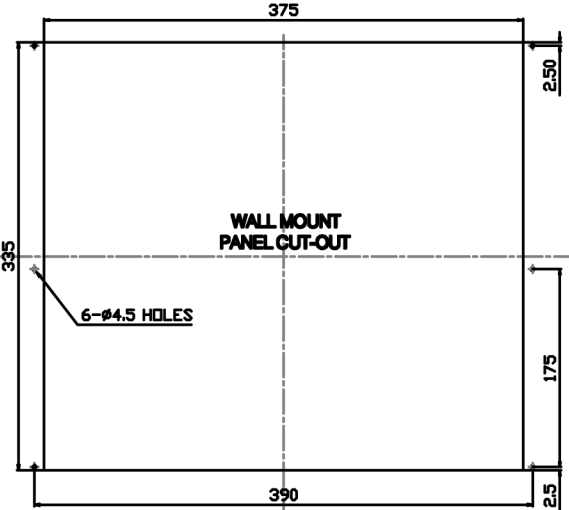

Big Bay Tech DIBM-17-15A

Front side Controls

Input/output specification of back side